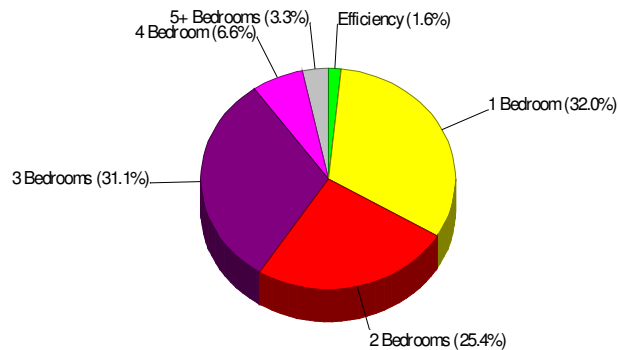

Rental For Borough of Alburdis

Renter Occupied Households = 15.8%
Median Monthly Rent = $579
Median Number of Bedrooms = 2

Home Size Breakdown