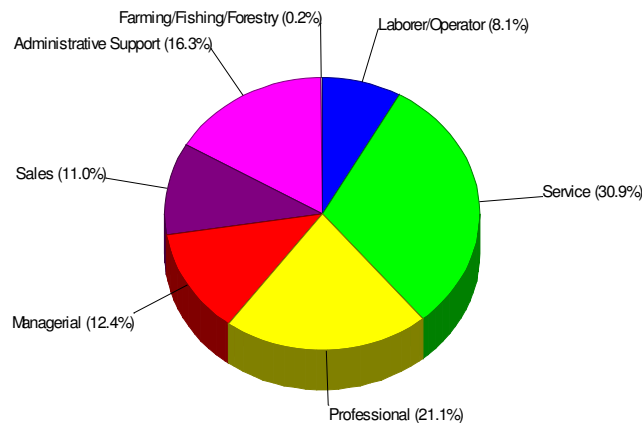

Employment For Lehigh County

Average Travel Time To Work = 23.9 Minutes