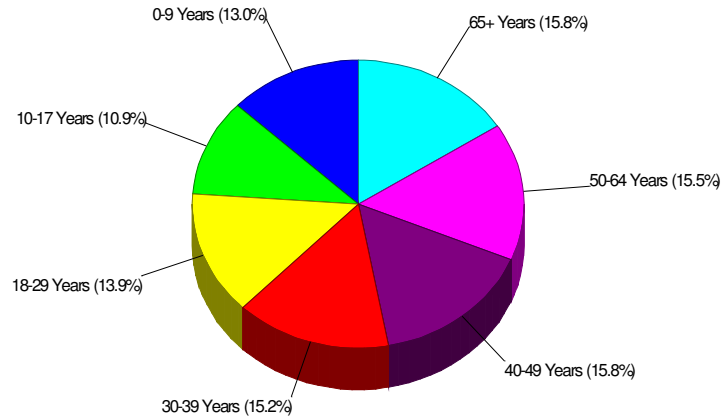

## Age Breakdown For Lehigh County Average Age = 38.2 Years