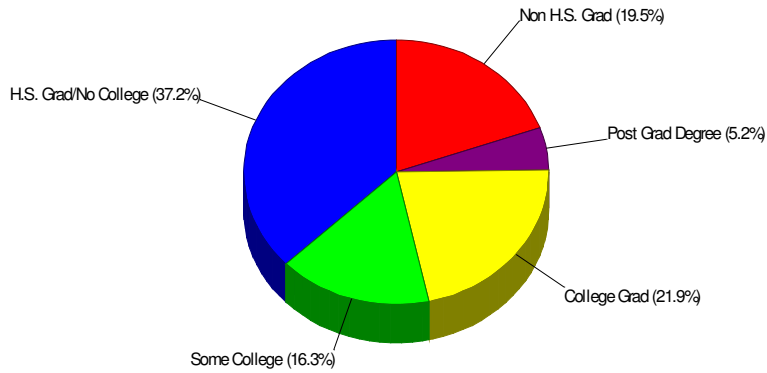

### Household Characteristics For Borough of Alburtyis

58.8% Married  
41.3% With Children

Prepared by RE/MAX Real Estate

### Adult Education Level For Borough of Alburtis

80.5% High School Graduates  
27.1% College Graduates