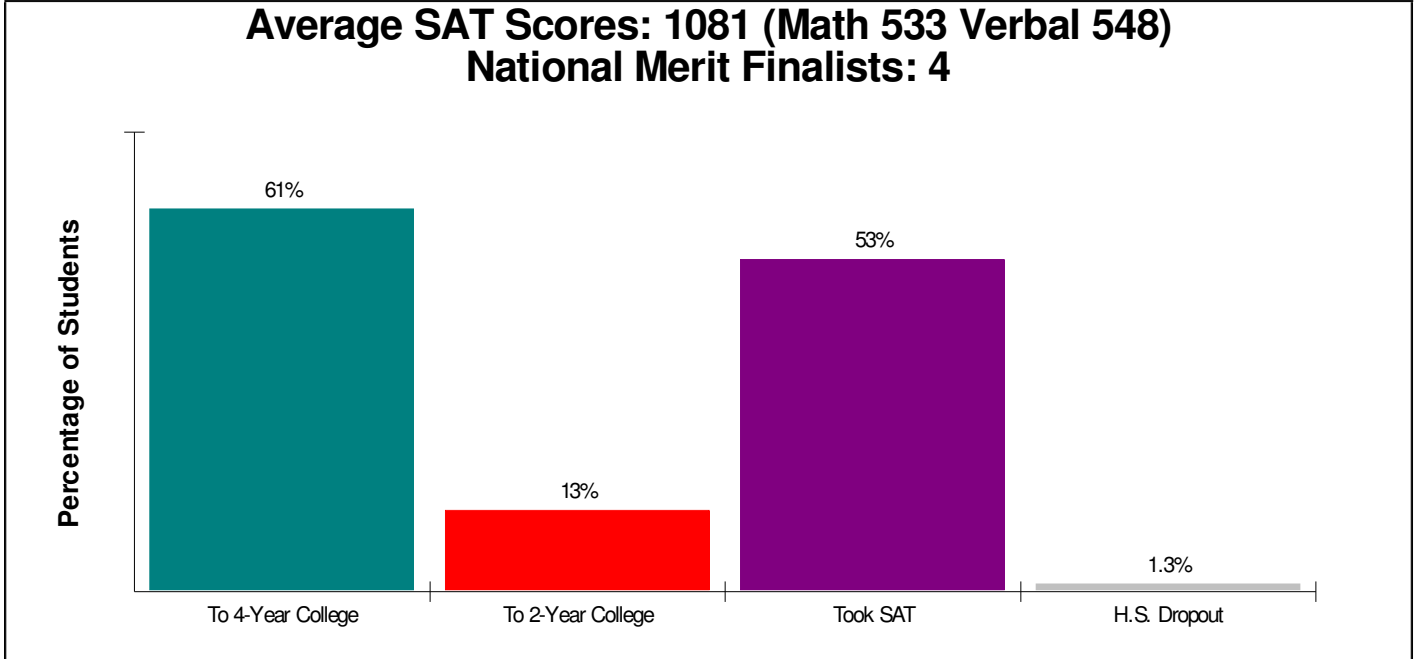

## High School Statistics FOR EAST PENN SCHOOLS

Average SAT Scores: 1081 (Math 533 Verbal 548)  
National Merit Finalists: 4