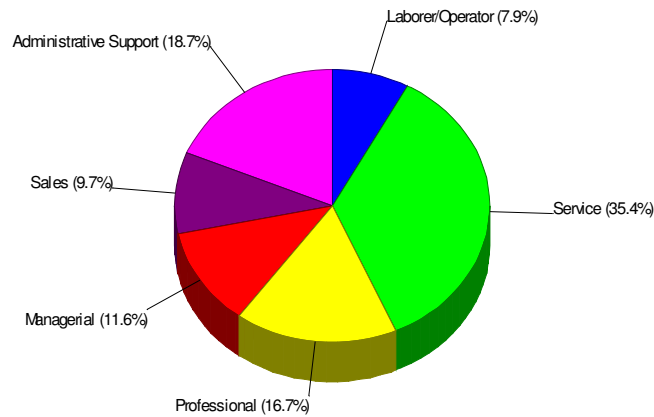

Employment For Borough of Alburtis

Average Travel Time To Work = 23.0 Minutes

Occupation

Prepared by RE/MAX Real Estate