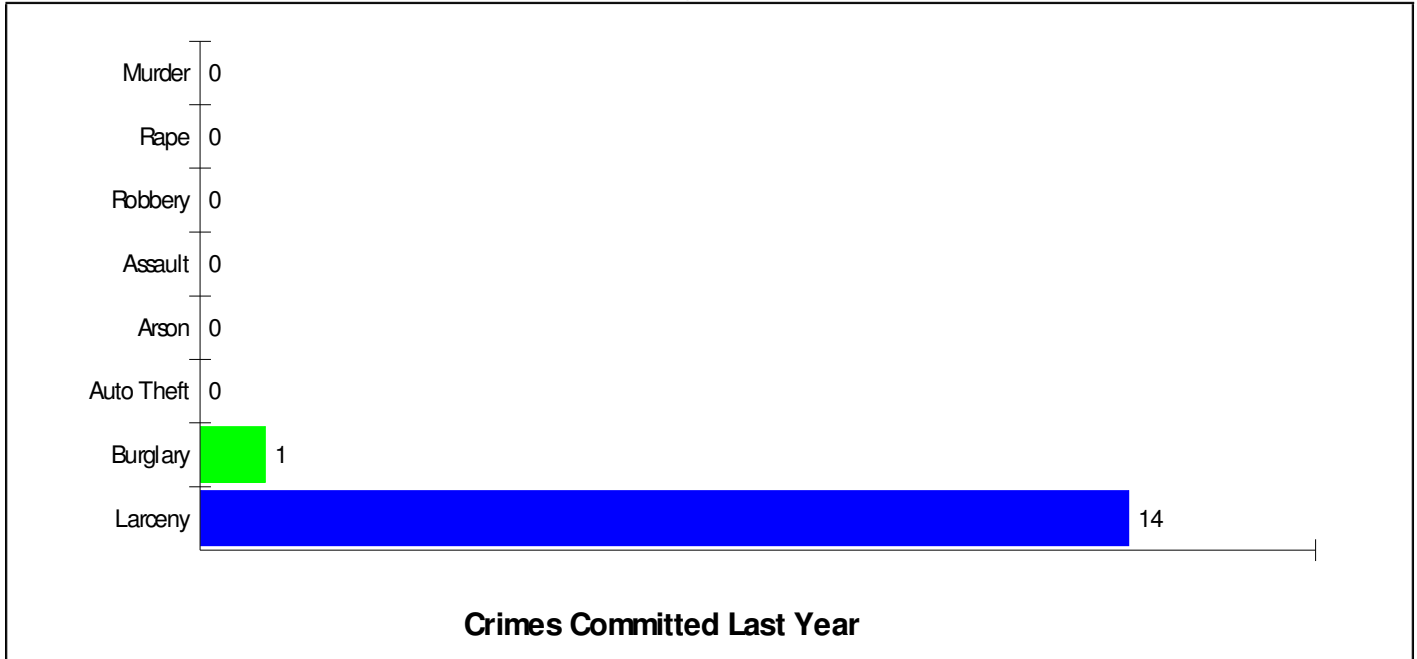

Crime Incidents For Borough of Alburtis

Crime Index For Borough of Alburtis

eNeighborhoods Crime Index™

State Ranking 3rd Percentile	972	National Ranking 2nd Percentile

0.71% Chance Of Being The Victim Of A Crime

0.00% Chance Of Being The Victim Of A Bodily Crime

Prepared by RE/MAX Real Estate