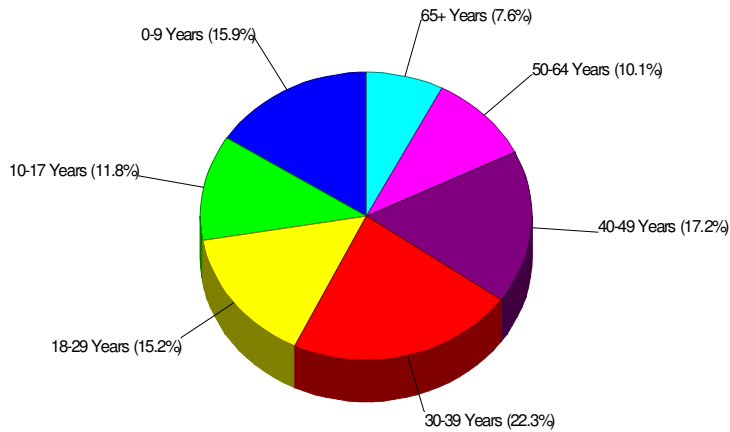

## Area Facts

---

## Income For Borough of Alburdis

## Population For Borough of Alburdis

### Age Breakdown For Borough of Alburtyis Average Age = 33.4 Years