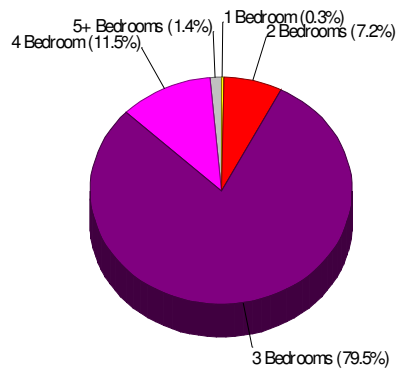

## Home Ownership For Borough of Alburtis

**Owner Occupied Households = 84.2%**  
**Median Housing Value = \$98,900**  
**Median Number of Bedrooms = 3**

**Home Size Breakdown**

Prepared by RE/MAX Real Estate