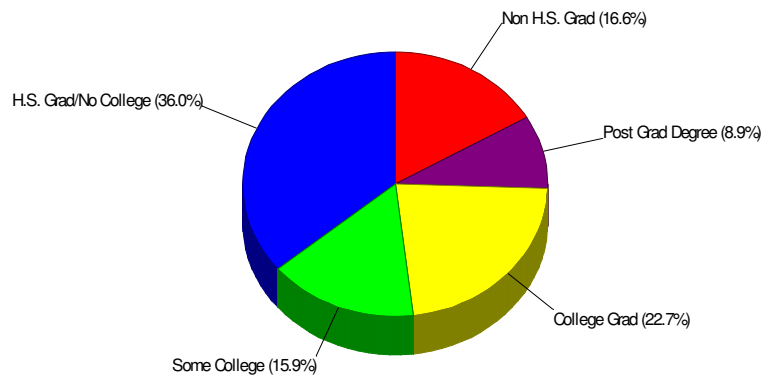

Adult Education Level For Lehigh County

83.4% High School Graduates
31.6% College Graduates