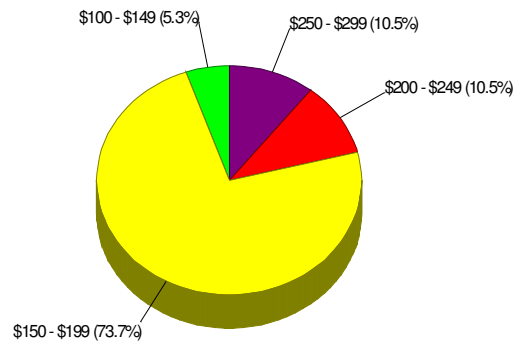

Home Sales Pricing Pattern (Closest 20)

Median Price = $175,000
Average Price = $184,737

Prepared by RE/MAX Real Estate