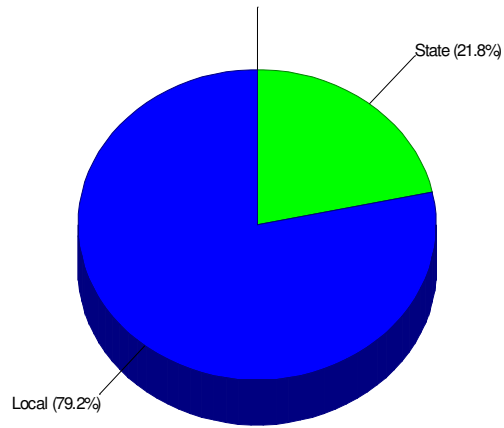

School Funding FOR EAST PENN SCHOOLS