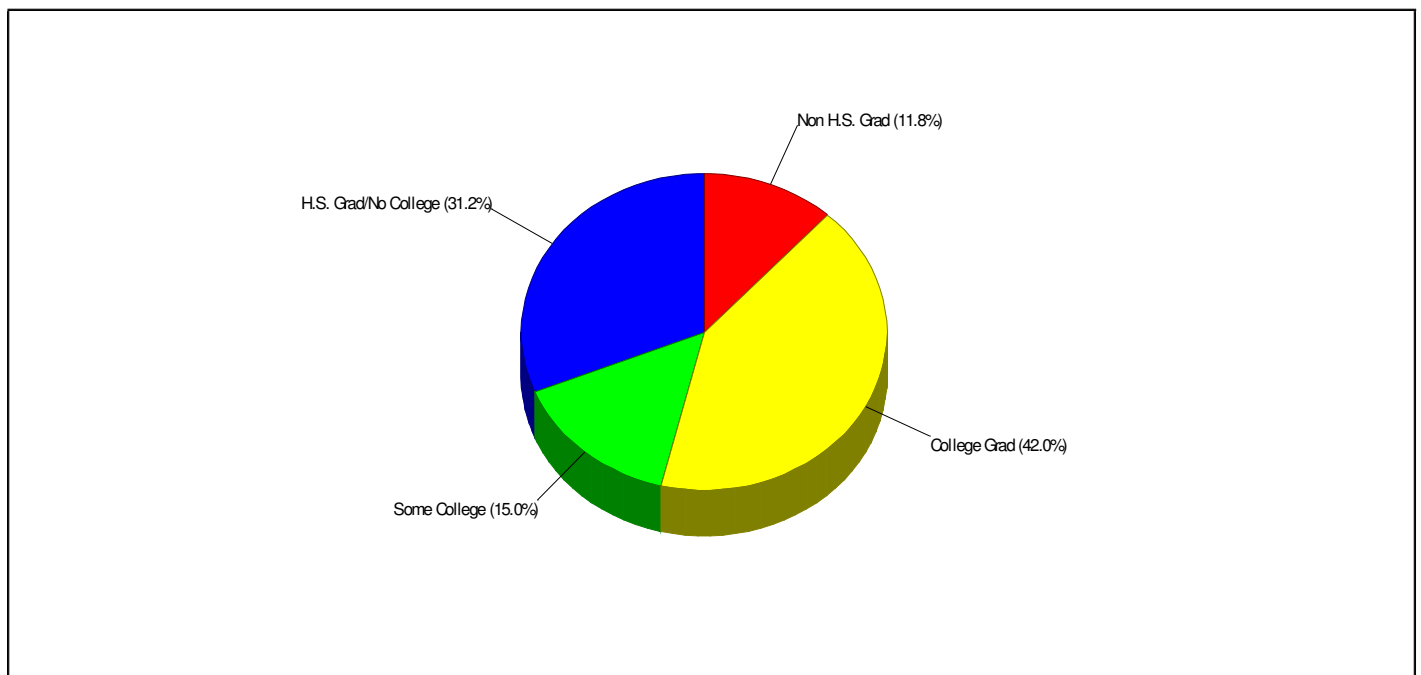

Parent Education Level FOR EAST PENN SCHOOLS

Prepared by RE/MAX Real Estate