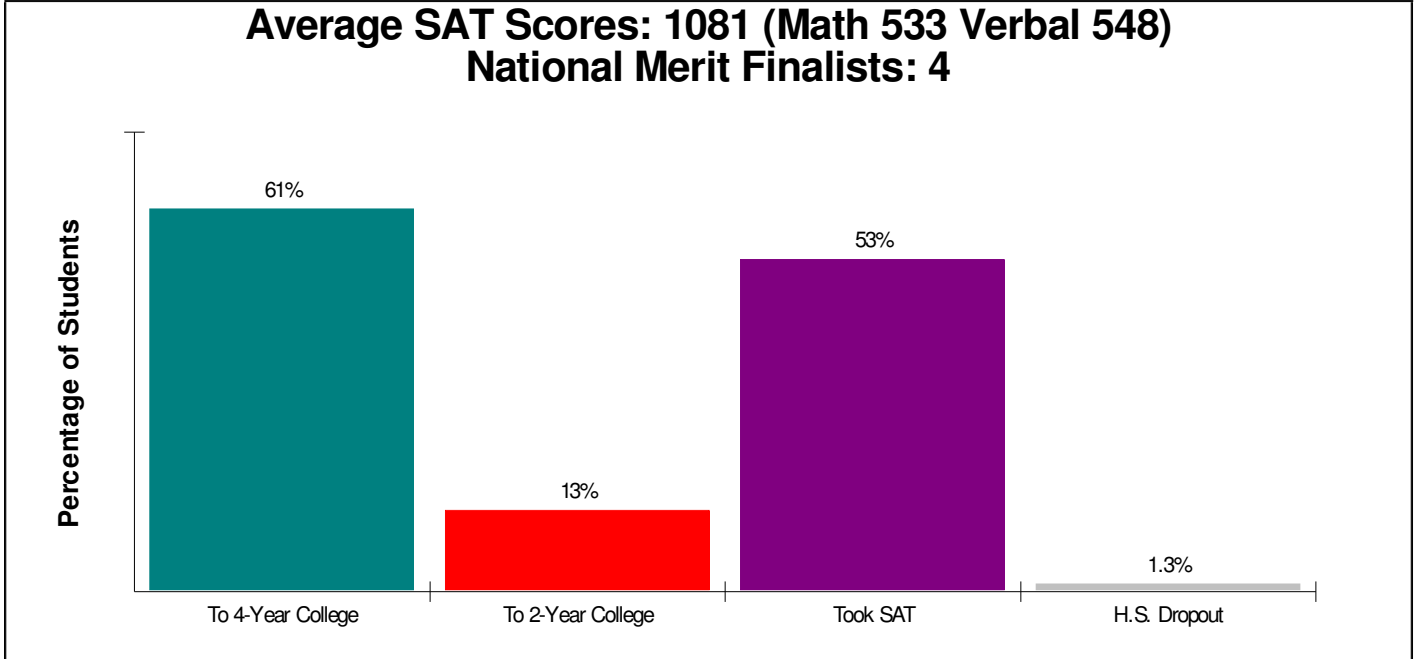

Student Enrollment By Grade FOR EAST PENN SCHOOLS

Prepared by RE/MAX Real Estate

High School Statistics FOR EAST PENN SCHOOLS

Average SAT Scores: 1081 (Math 533 Verbal 548)
National Merit Finalists: 4

School Expenditures FOR EAST PENN SCHOOLS