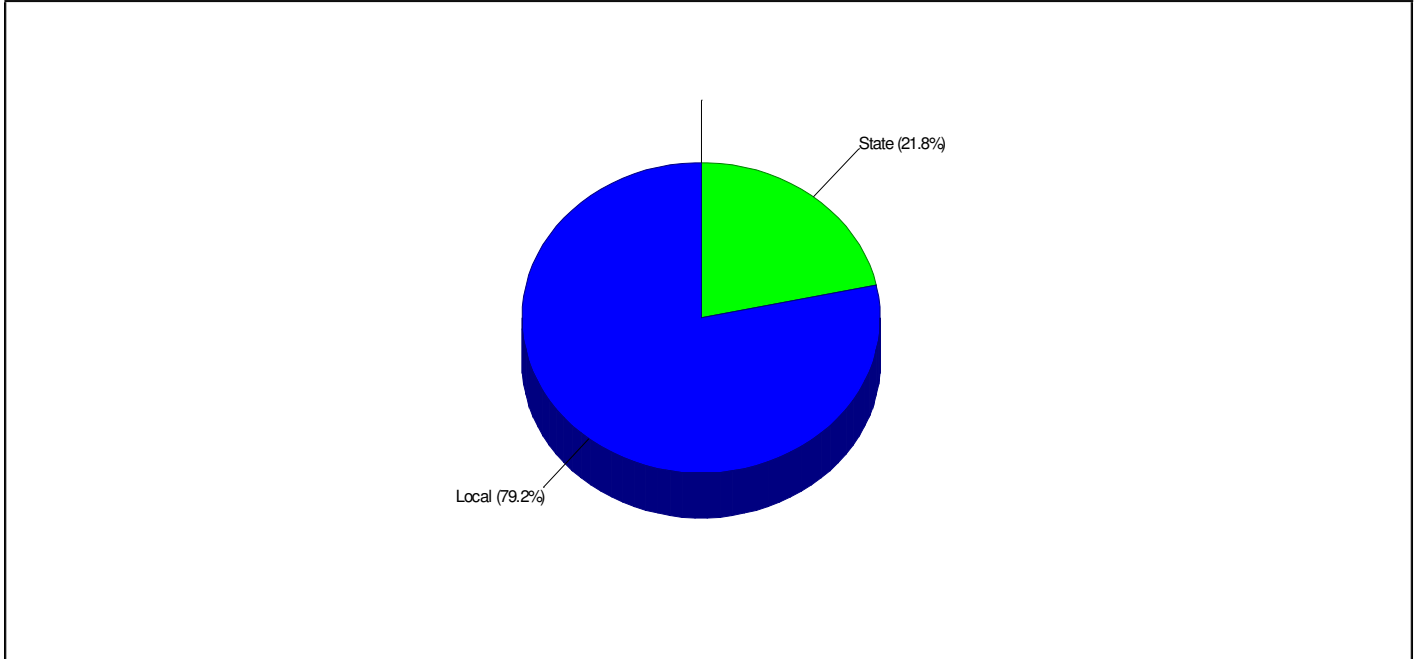

School Funding FOR EAST PENN SCHOOLS