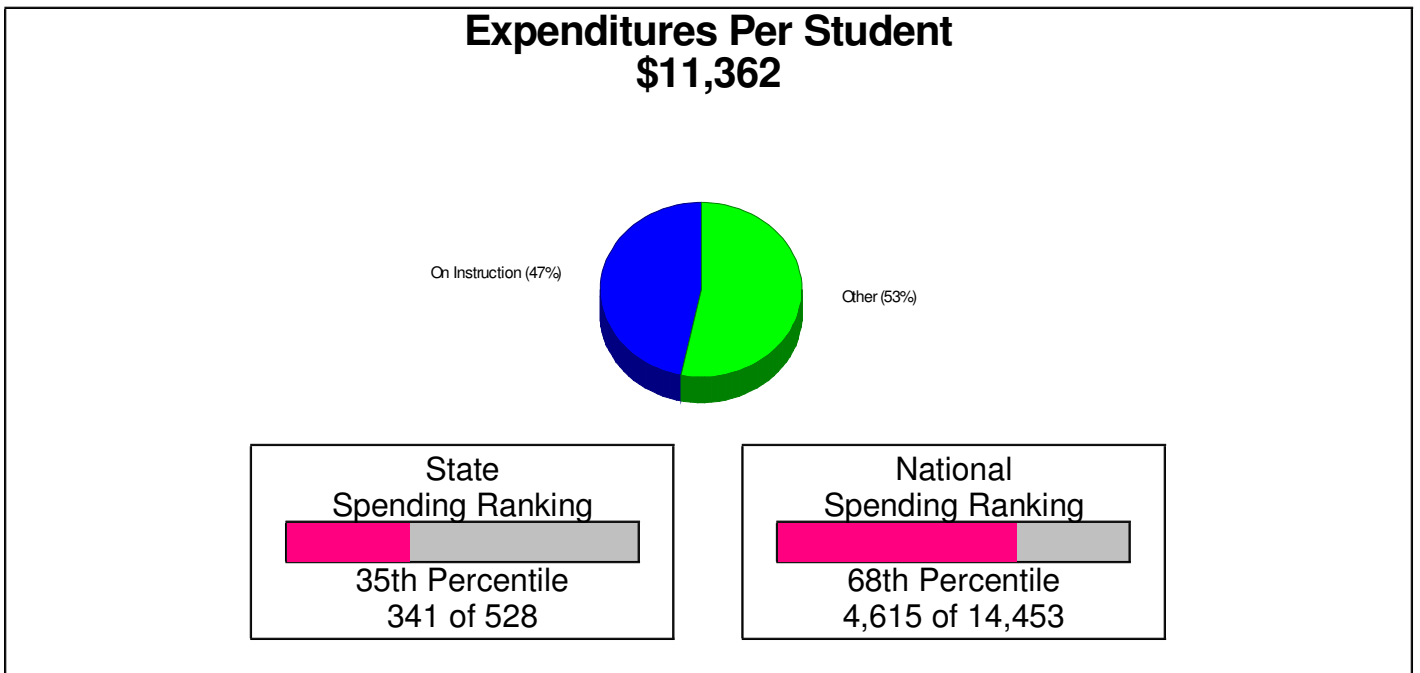

Expenditures Per Student
\$11,362

School Funding FOR EAST PENN SCHOOLS

Public Schools for District

ALBURTIS ELEMENTARY SCHOOL

222 WEST THIRD STREET, ALBURTIS, PA 18011

Phone: (610)965-1633**Grades:** K - 5**Distance from Subject:** 1.7 Miles**School Type:** Regular**Student/Teacher Ratio:** 16.8 to 1**Students/Teachers:** 486/29**Mascot:** Eagles**School Colors :** Kelly Green & White