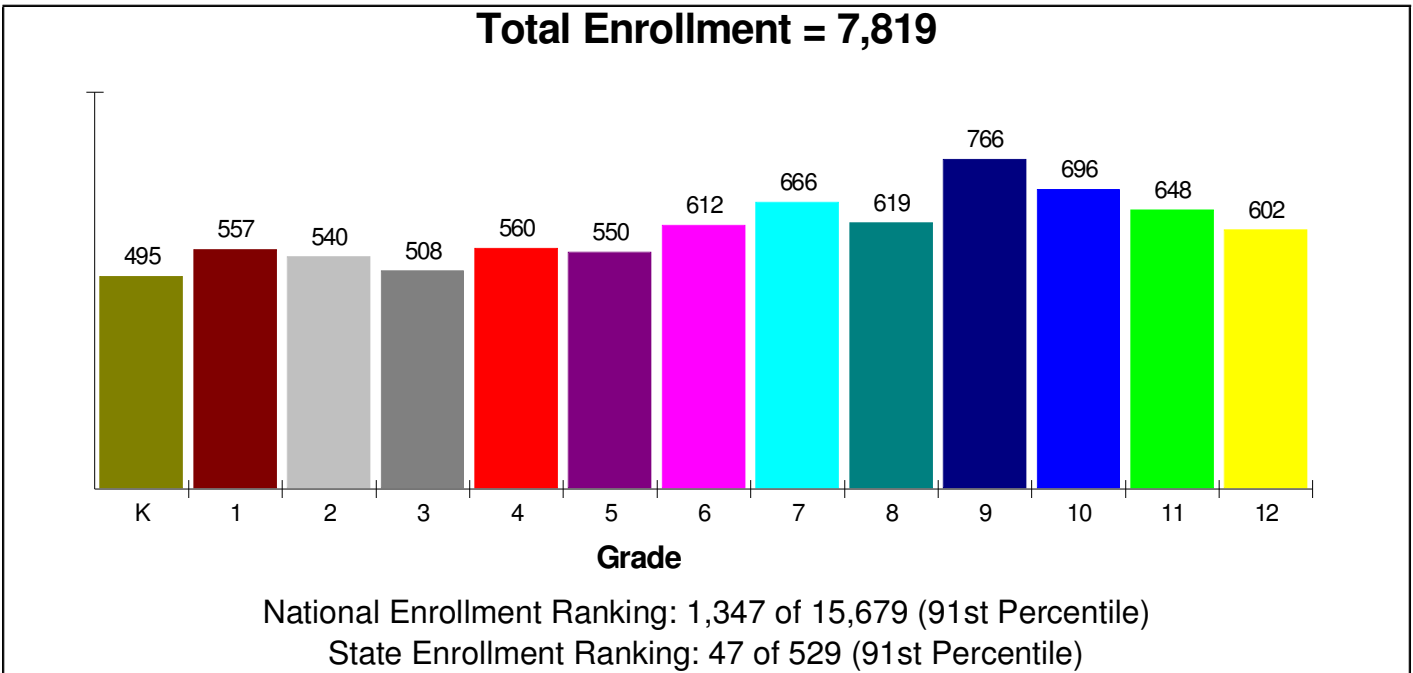

General Facts FOR EAST PENN SCHOOLS

EAST PENN SCHOOLS		
800 PINE STREET		
EMMAUS, PA 18049		
Type:	(610)966-8300	Independent Local District
Grade Range:		K - 12
Schools:		9
Teacher:		452
Students:		7,819
Student/Teacher Ratio:		17.3 To 1
Student/Librarian Ratio:		977.4 To 1
Secondary Student/Guidance Ratio:		185.8 To 1

Student Enrollment By Grade FOR EAST PENN SCHOOLS

Prepared by RE/MAX Real Estate