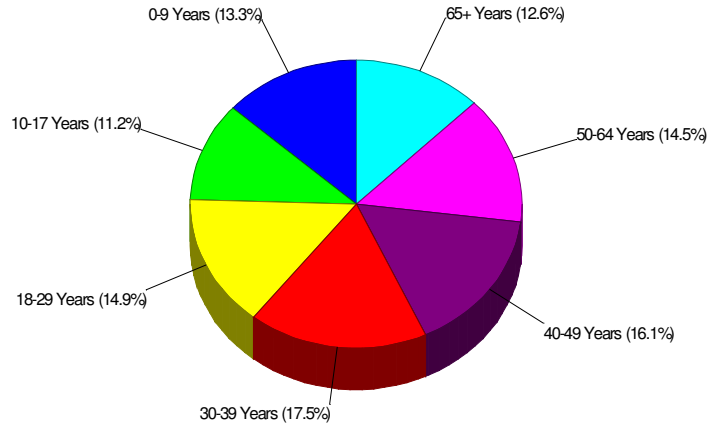

CATASAUQUA, BOROUGH OF, PA

Area Facts

Catasauqua, Borough of

Prepared by RE/MAX Real Estate

Income For Borough of Catasauqua

Population For Borough of Catasauqua

Age Breakdown For Borough of Catasauqua Average Age = 36.4 Years

Household Characteristics For Borough of Catasauqua

49.0% Married
31.3% With Children

Prepared by RE/MAX Real Estate

**Adult Education Level
For Borough of Catasauqua**
84.3% High School Graduates
18.0% College Graduates