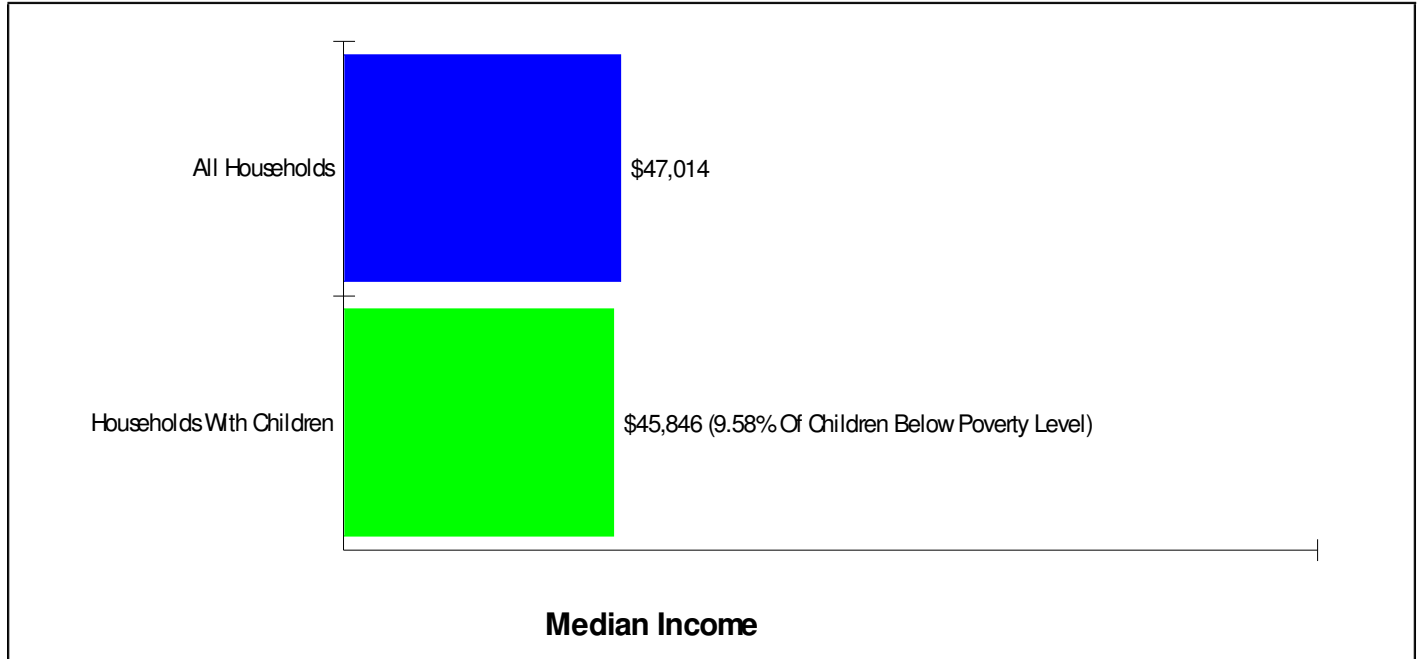

School Type: Regular

Students/Teachers: 537/40

School Colors : Brown & White

Graduates To 2-Year College: 24.0%

Graduates To 4-Year College: 75.0%

Phone: (610)264-0506

Grades: 9 - 12

Income FOR CATASAUQUA AREA SCHOOLS