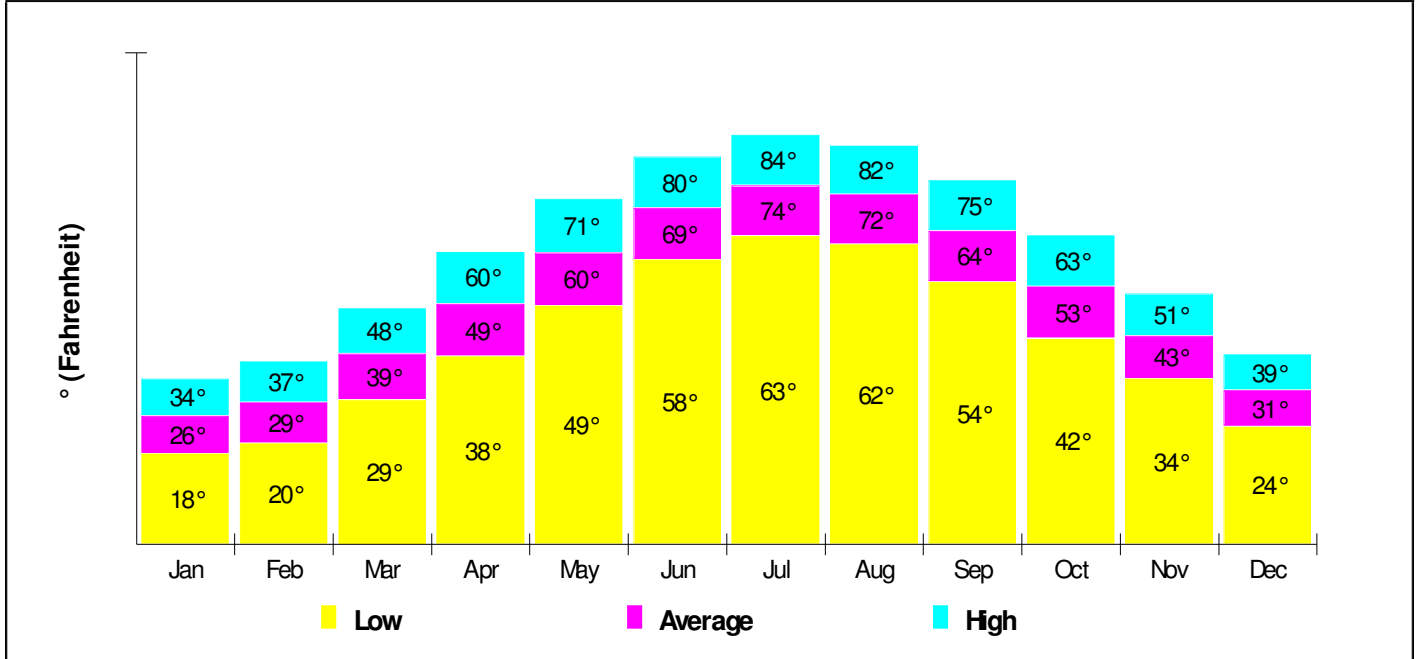

2.29% Chance Of Being The Victim Of A Crime

0.06% Chance Of Being The Victim Of A Bodily Crime

Climate Information

Catasauqua, Borough of

Prepared by RE/MAX Real Estate

Temperature Measured at ALLENTOWN AIRPORT, PA (elevation = 388ft.)