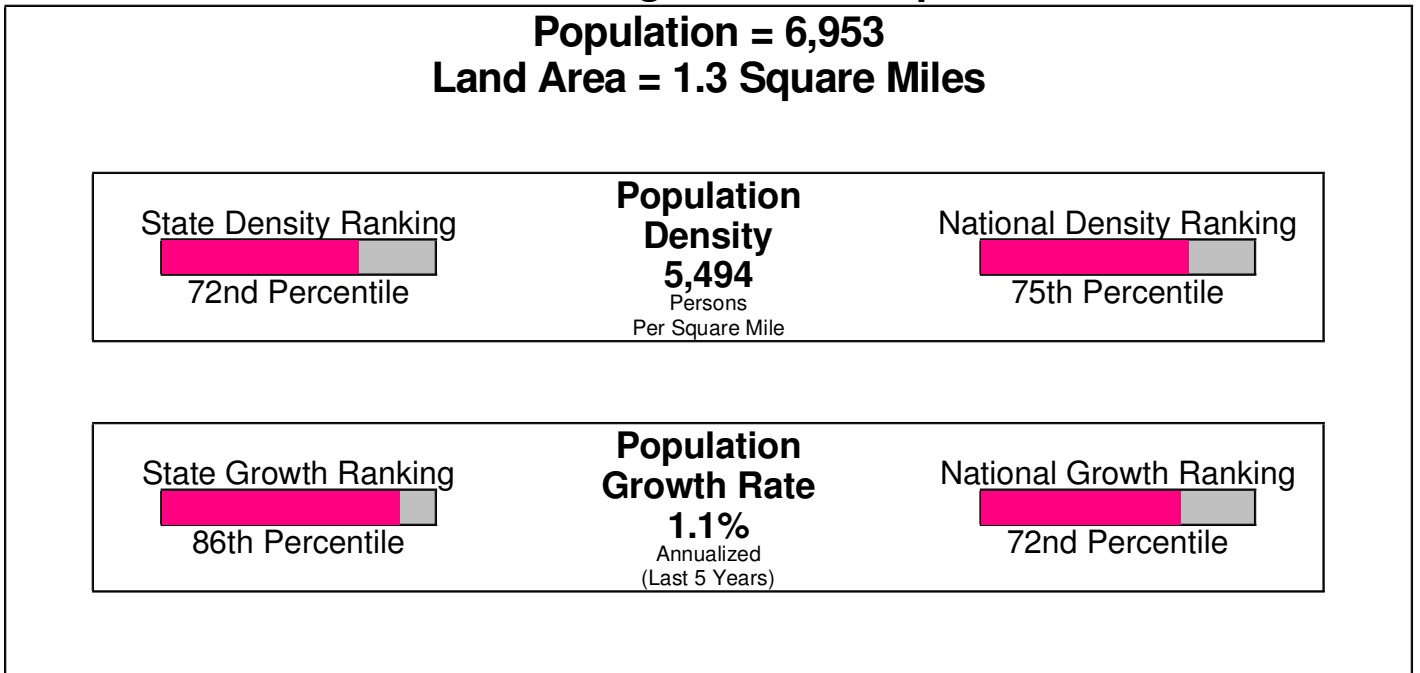

CATASAUQUA, BOROUGH OF, PA

Area Facts

Catasauqua, Borough of

Prepared by RE/MAX Real Estate

Income For Borough of Catasauqua

Population For Borough of Catasauqua

Age Breakdown For Borough of Catasauqua Average Age = 36.4 Years