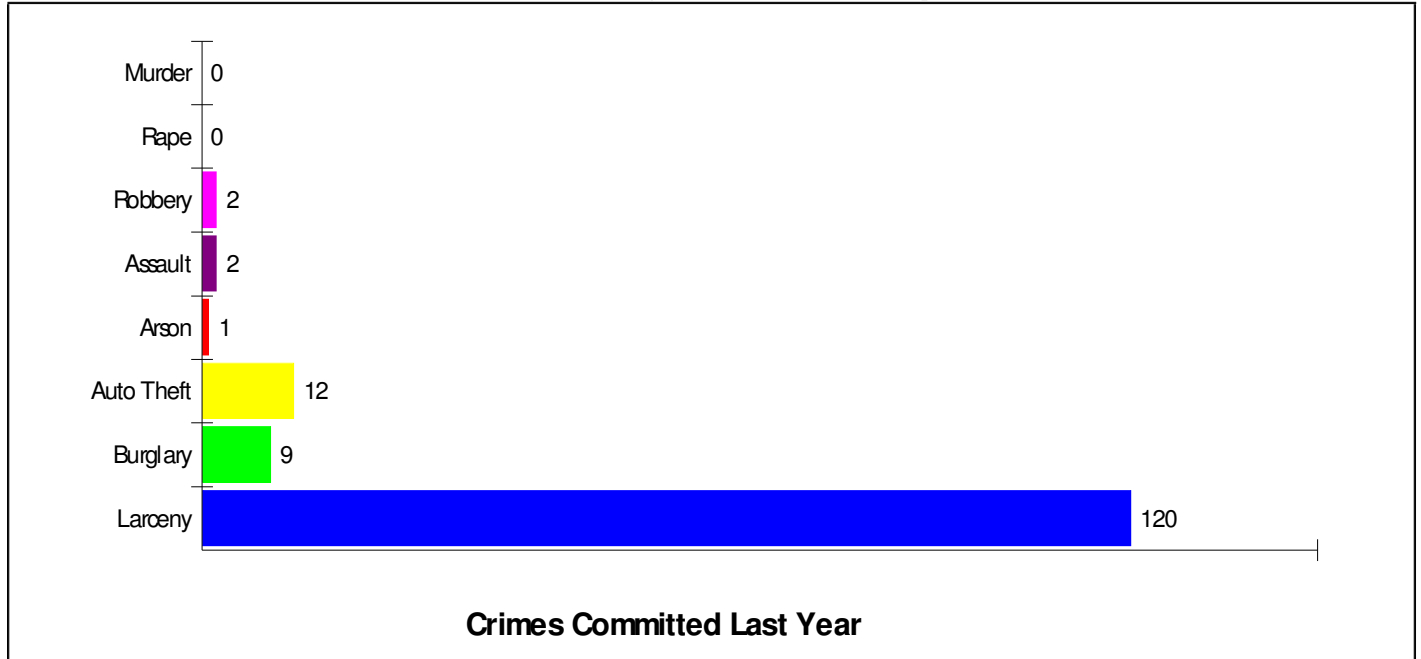

Median Price = \$117,000
Average Price = \$129,150

Dollars In Thousands
Homes Sold In Past Year

Prepared by RE/MAX Real Estate

Crime Information

Catasauqua, Borough of

Crime Incidents For Borough of Catasauqua