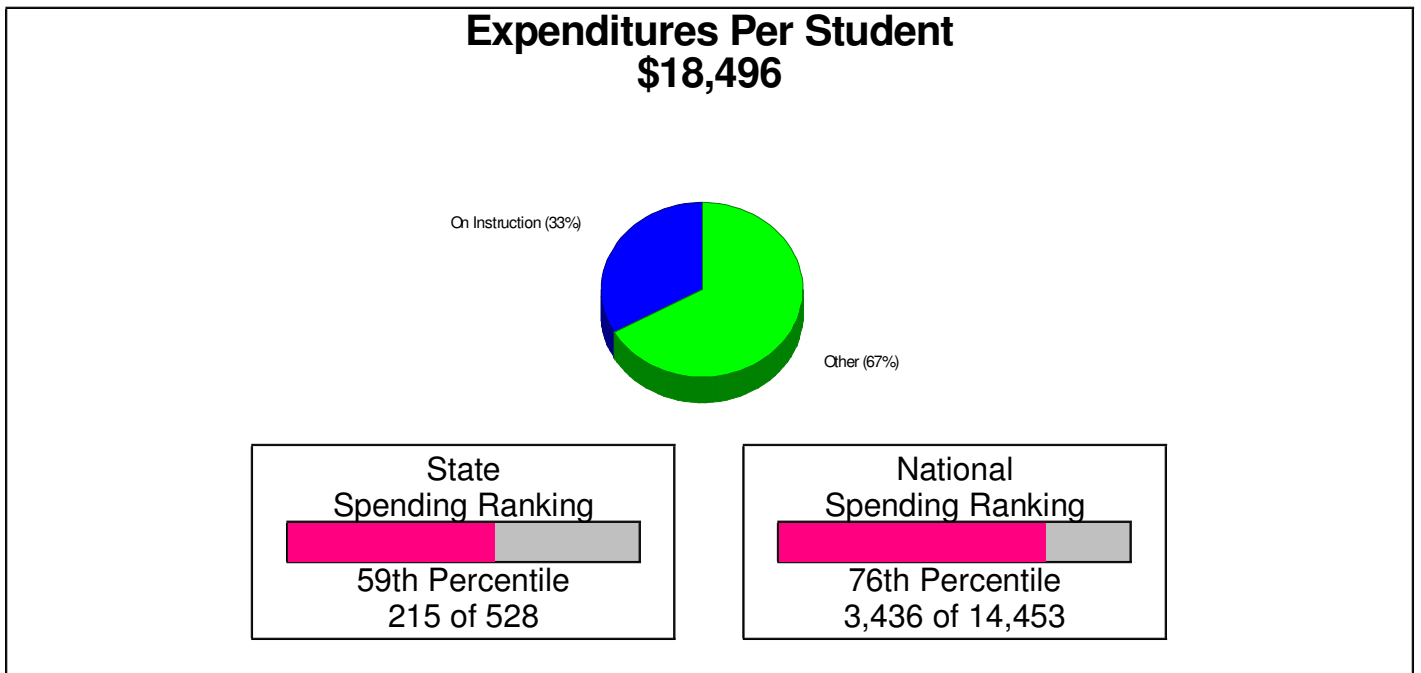

Prepared by RE/MAX Real Estate

High School Statistics FOR CATASAUQUA AREA SCHOOLS

Average SAT Scores: 1044 (Math 530 Verbal 514)

School Expenditures FOR CATASAUQUA AREA SCHOOLS

Expenditures Per Student
\$18,496