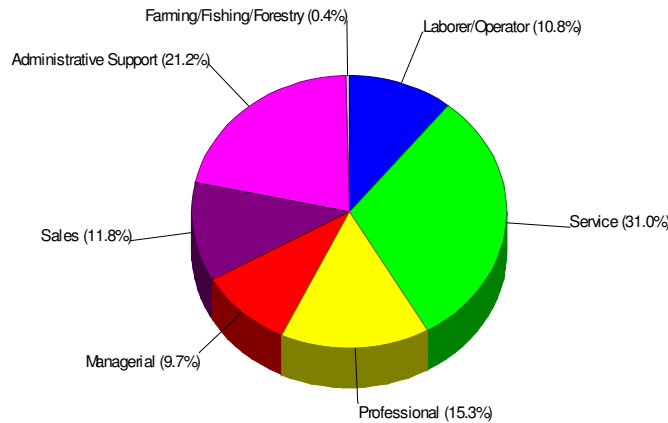

**Employment
For Borough of Catasauqua**

Average Travel Time To Work = 23.2 Minutes

Occupation

Prepared by RE/MAX Real Estate