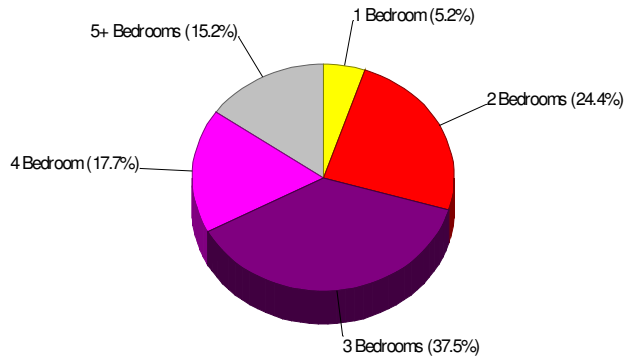

Students: 30

Student/ Homeroom Ratio: 10.0

School Colors: Navy & White

Enrollment By Grade: 1-3 2-5 3-1 4-7 5-5 6-3 7-4 8-2

Phone: (610)799-2341

Grades: 1 - 8

School Type: Regular

Gender: Coed

Student/Teacher Ratio: 10.0 to 1

Housing Information

Catasauqua, Borough of

Prepared by RE/MAX Real Estate

Housing Characteristics For Neighborhood Within Borough of Catasauqua

Average Age of Housing 61 years

Type of Dwelling

Home Ownership For Neighborhood Within Borough of Catasauqua

Owner Occupied Households = 43.6%
Median Housing Value = \$144,163
Median Number of Bedrooms = 3

Home Size Breakdown

Prepared by RE/MAX Real Estate