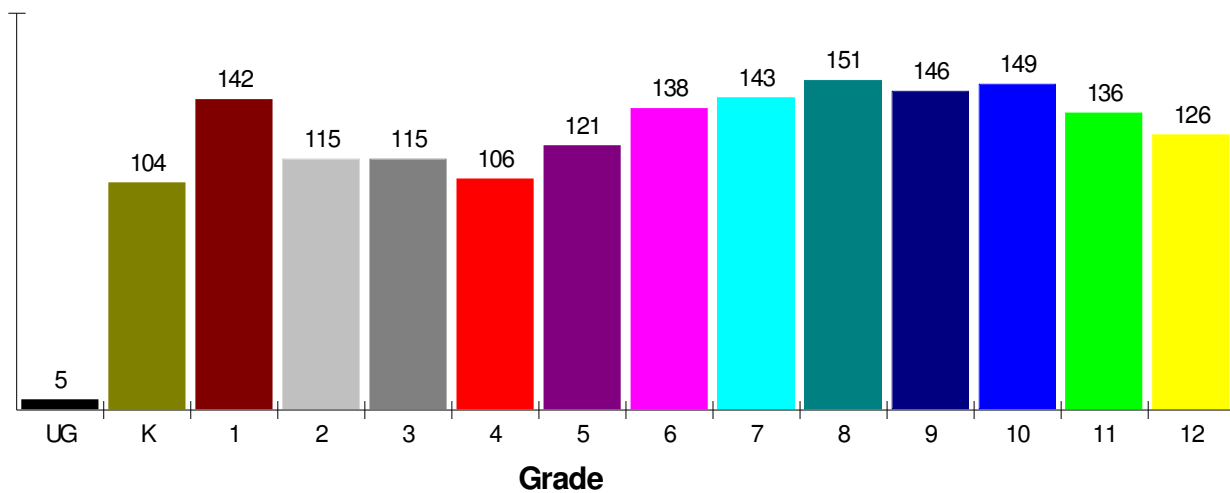

**General Facts
FOR CATASAUQUA AREA SCHOOLS**

CATASAUQUA AREA SCHOOLS
201 N 14TH ST
CATASAUQUA, PA 18032

Type:	(610)264-5571	Independent Local District
Grade Range:		K - 12
Schools:		3
Teacher:		118
Students:		1,697
Student/Teacher Ratio:		14.4 To 1
Student/Librarian Ratio:		565.7 To 1
Secondary Student/Guidance Ratio:		185.7 To 1

**Student Enrollment By Grade
FOR CATASAUQUA AREA SCHOOLS**

Total Enrollment = 1,697

National Enrollment Ranking: 5,265 of 15,679 (66th Percentile)
State Enrollment Ranking: 334 of 529 (37th Percentile)

Prepared by RE/MAX Real Estate