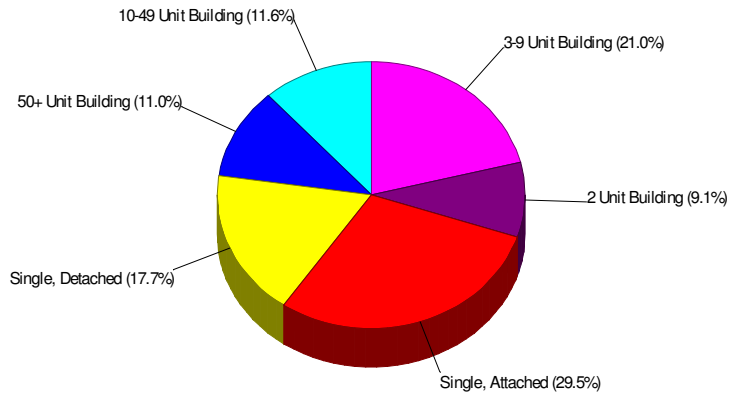

Type of Dwelling

Home Ownership For Neighborhood Within Borough of Catasauqua

Owner Occupied Households = 43.6%
Median Housing Value = \$144,163
Median Number of Bedrooms = 3

Home Size Breakdown

Prepared by RE/MAX Real Estate