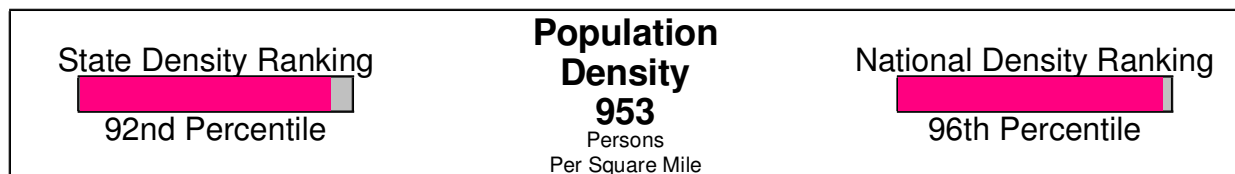

Population = 330,433
Land Area = 346.7 Square Miles

Age Breakdown For Lehigh County Average Age = 38.2 Years

Household Characteristics For Lehigh County

53.6% Married
30.9% With Children

Adult Education Level For Lehigh County