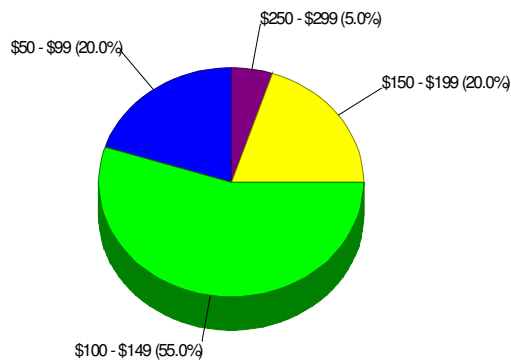

Home Sales Pricing Pattern (Closest 20)

Median Price = $117,000
Average Price = $129,150

Prepared by RE/MAX Real Estate