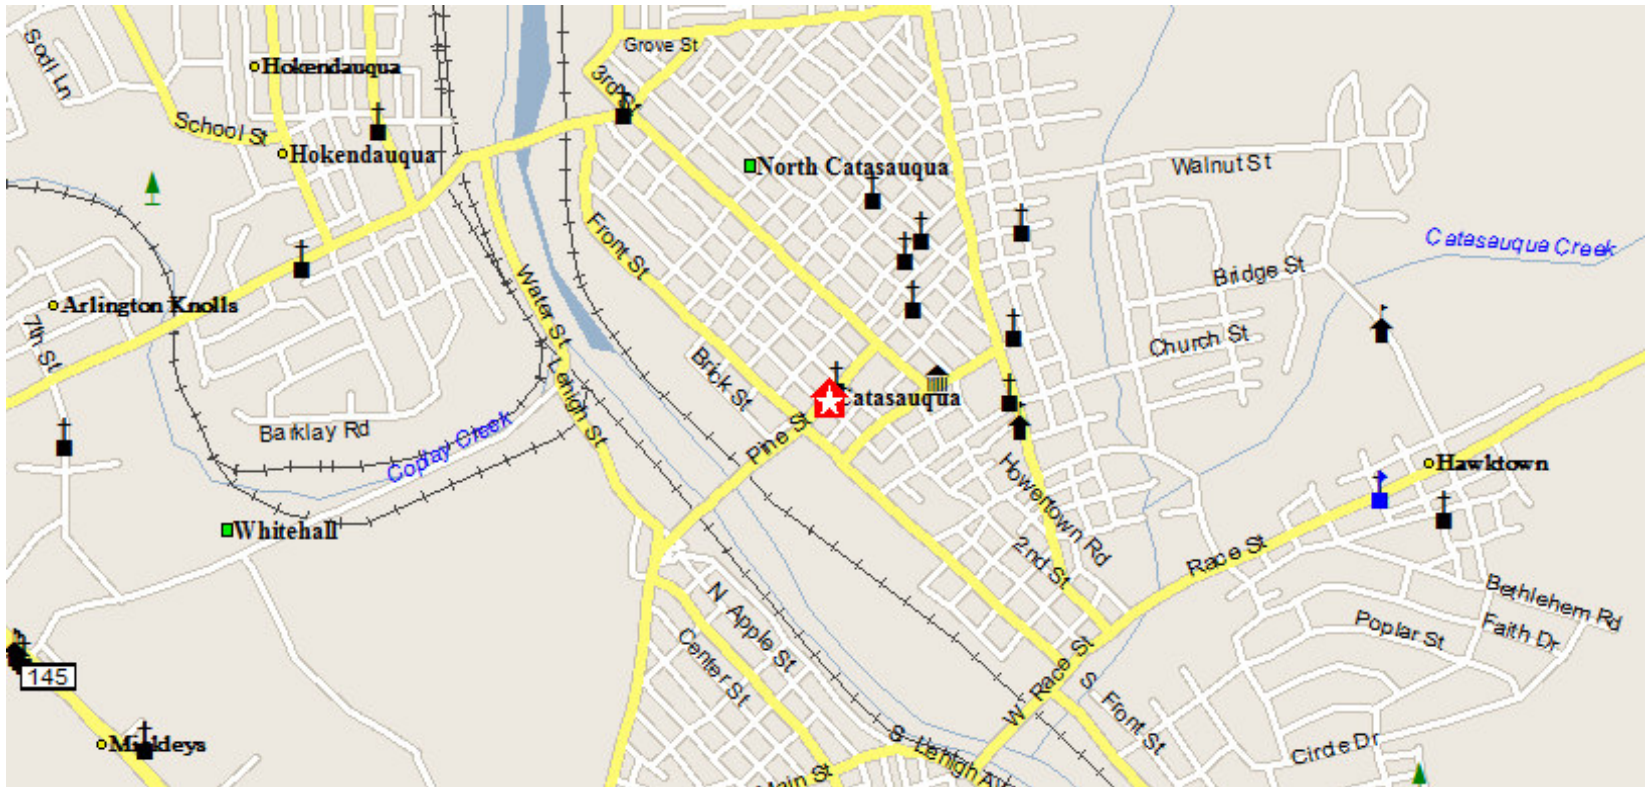

CATASAUQUA, BOROUGH OF, PA

Area Facts

Catasauqua, Borough of

Prepared by RE/MAX Real Estate

Income For Borough of Catasauqua

Population For Borough of Catasauqua

Age Breakdown For Borough of Catasauqua Average Age = 36.4 Years