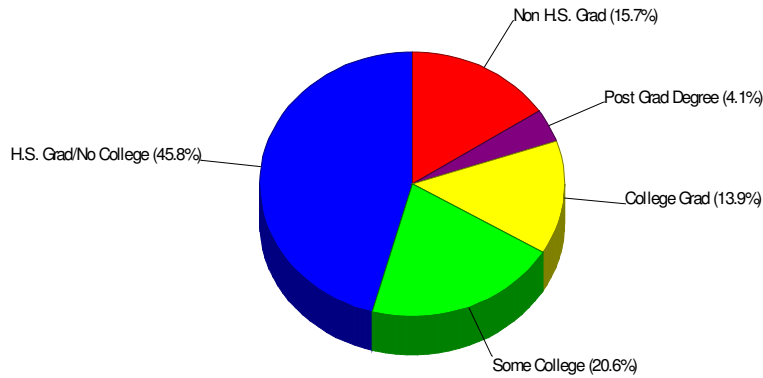

CATASAUQUA, BOROUGH OF, PA

Area Facts

Catasauqua, Borough of

Prepared by RE/MAX Real Estate

Income For Borough of Catasauqua

Population For Borough of Catasauqua

Age Breakdown For Borough of Catasauqua Average Age = 36.4 Years

Household Characteristics For Borough of Catasauqua

49.0% Married
31.3% With Children

Prepared by RE/MAX Real Estate

**Adult Education Level
For Borough of Catasauqua**
84.3% High School Graduates
18.0% College Graduates