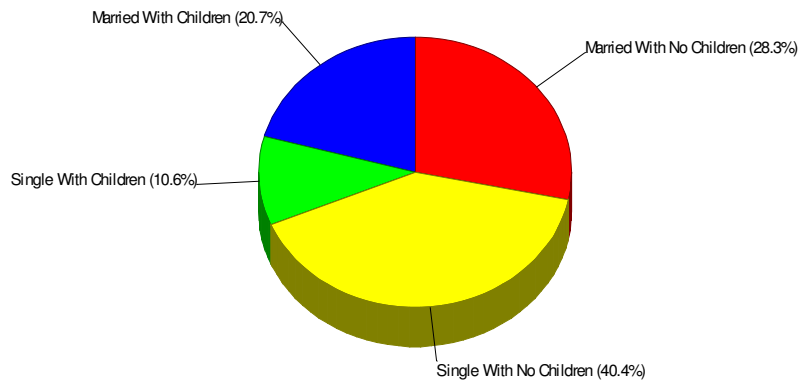

CATASAUQUA, BOROUGH OF, PA

Area Facts

Catasauqua, Borough of

Prepared by RE/MAX Real Estate

Income For Borough of Catasauqua

Population For Borough of Catasauqua

Age Breakdown For Borough of Catasauqua Average Age = 36.4 Years

Household Characteristics For Borough of Catasauqua

49.0% Married
31.3% With Children

Prepared by RE/MAX Real Estate

**Adult Education Level
For Borough of Catasauqua**
84.3% High School Graduates
18.0% College Graduates