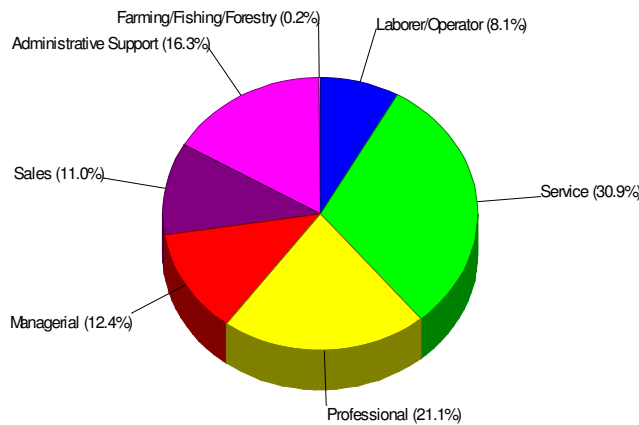

Employment For Lehigh County

Average Travel Time To Work = 23.9 Minutes

Occupation