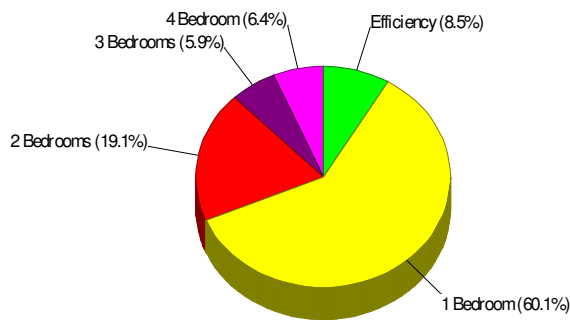

Type of Dwelling

Home Ownership For Neighborhood Within Borough of Catasauqua

Owner Occupied Households = 43.6%
Median Housing Value = \$144,163
Median Number of Bedrooms = 3

Home Size Breakdown

Prepared by RE/MAX Real Estate

Rental For Neighborhood Within Borough of Catasauqua

Renter Occupied Households = 56.4%
Median Monthly Rent = \$474
Median Number of Bedrooms = 1

Home Size Breakdown

Home Sales Pricing Pattern (Closest 20)