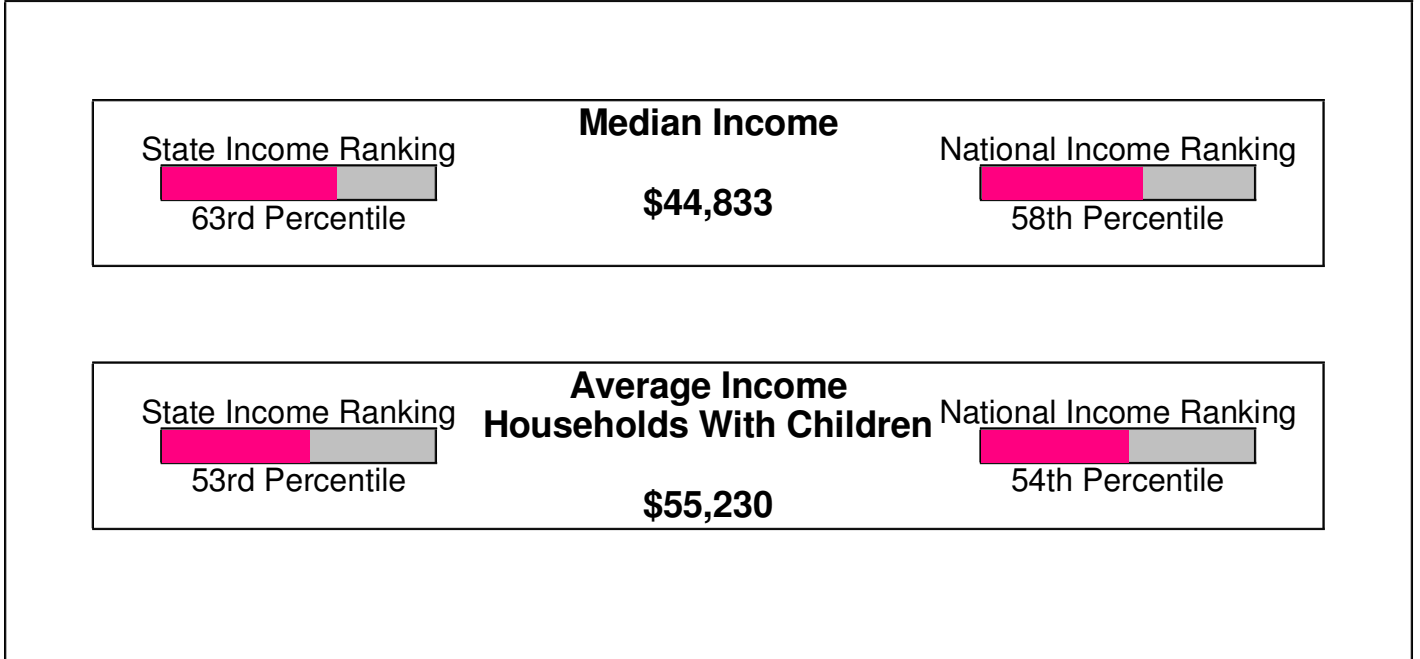

CATASAUQUA, BOROUGH OF, PA

Area Facts

Catasauqua, Borough of

Prepared by RE/MAX Real Estate

Income For Borough of Catasauqua

Population For Borough of Catasauqua

Age Breakdown For Borough of Catasauqua Average Age = 36.4 Years

Household Characteristics For Borough of Catasauqua

49.0% Married
31.3% With Children

Prepared by RE/MAX Real Estate

**Adult Education Level
For Borough of Catasauqua**
84.3% High School Graduates
18.0% College Graduates