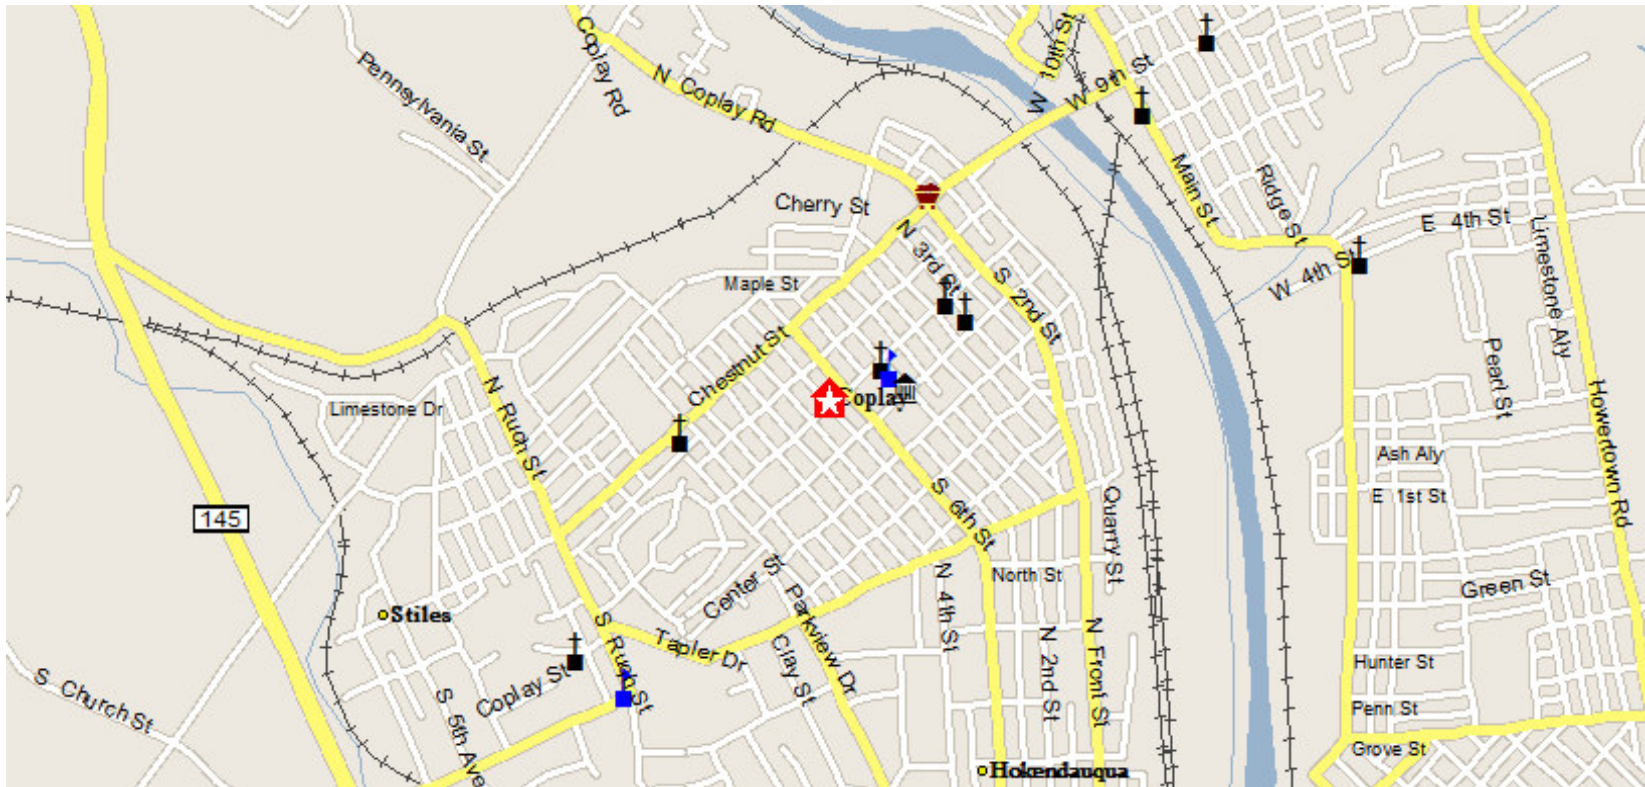

COPLAY, BOROUGH OF, PA