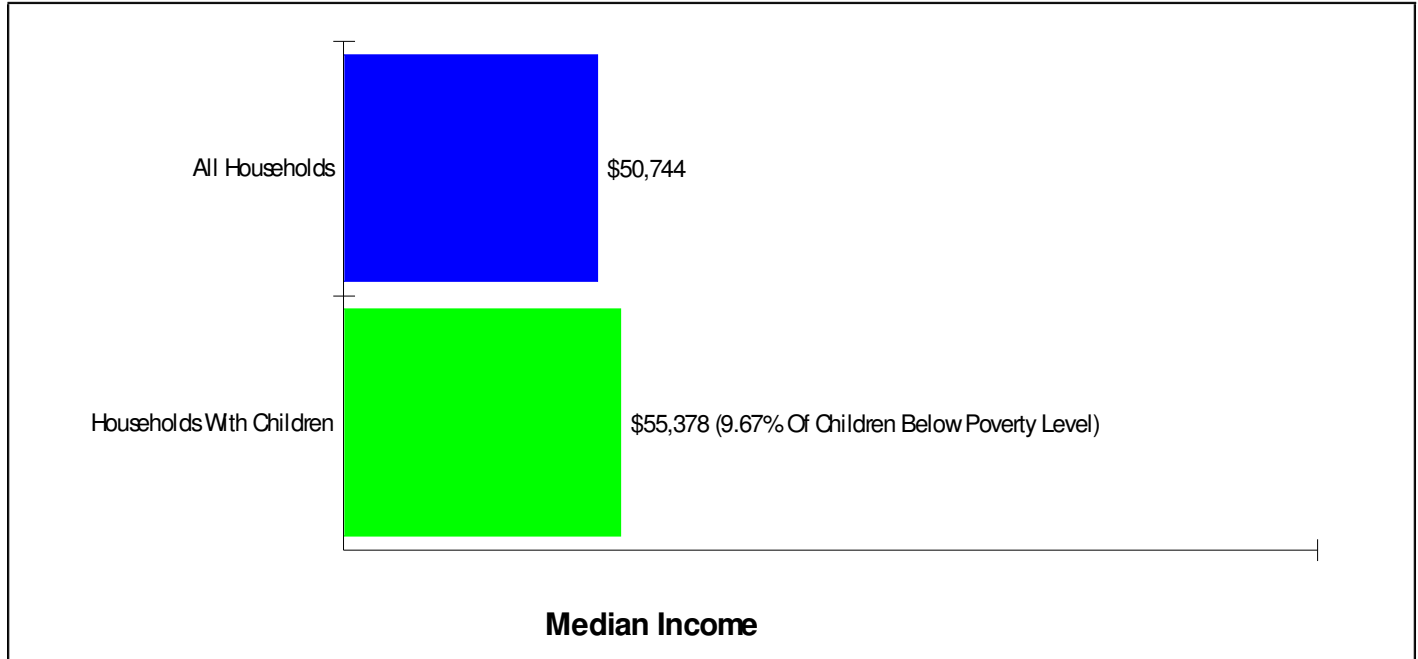

Income FOR WHITEHALL-COPLAY SCHOOLS