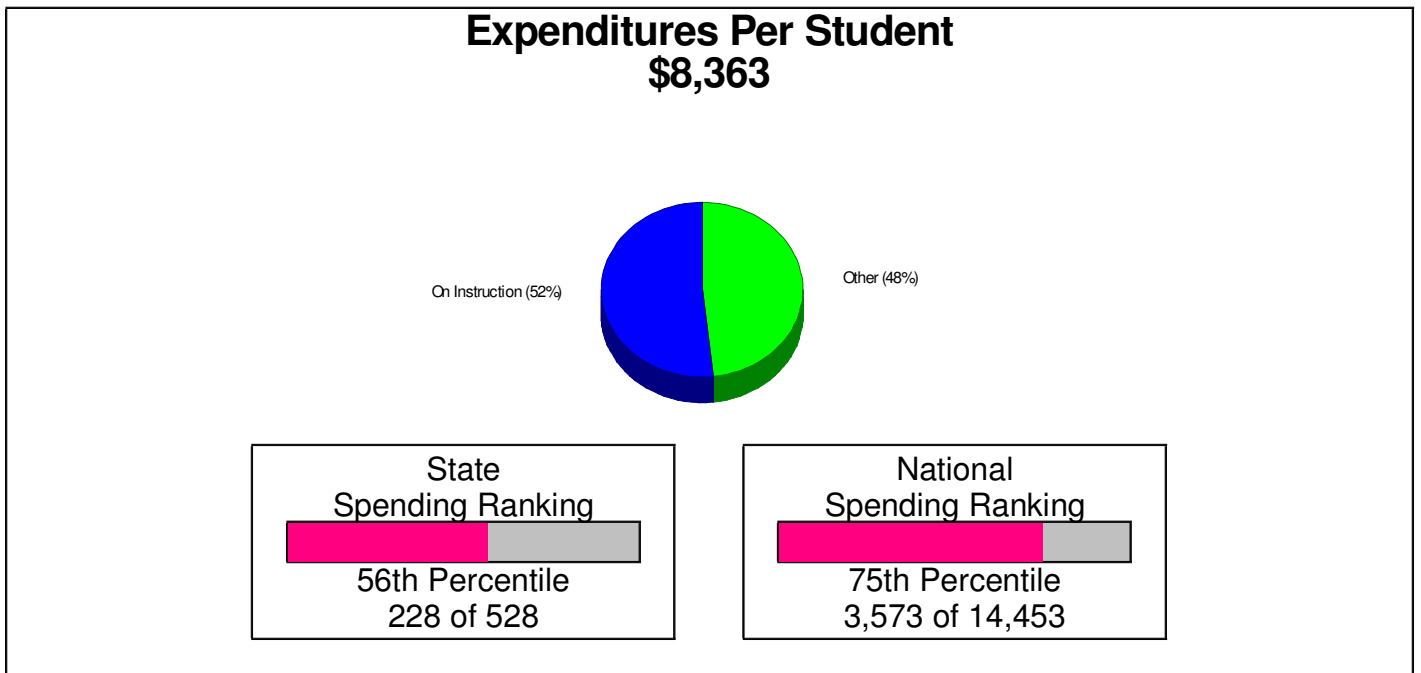

School Expenditures FOR WHITEHALL-COPLAY SCHOOLS

Expenditures Per Student
$8,363

Prepared by RE/MAX Real Estate