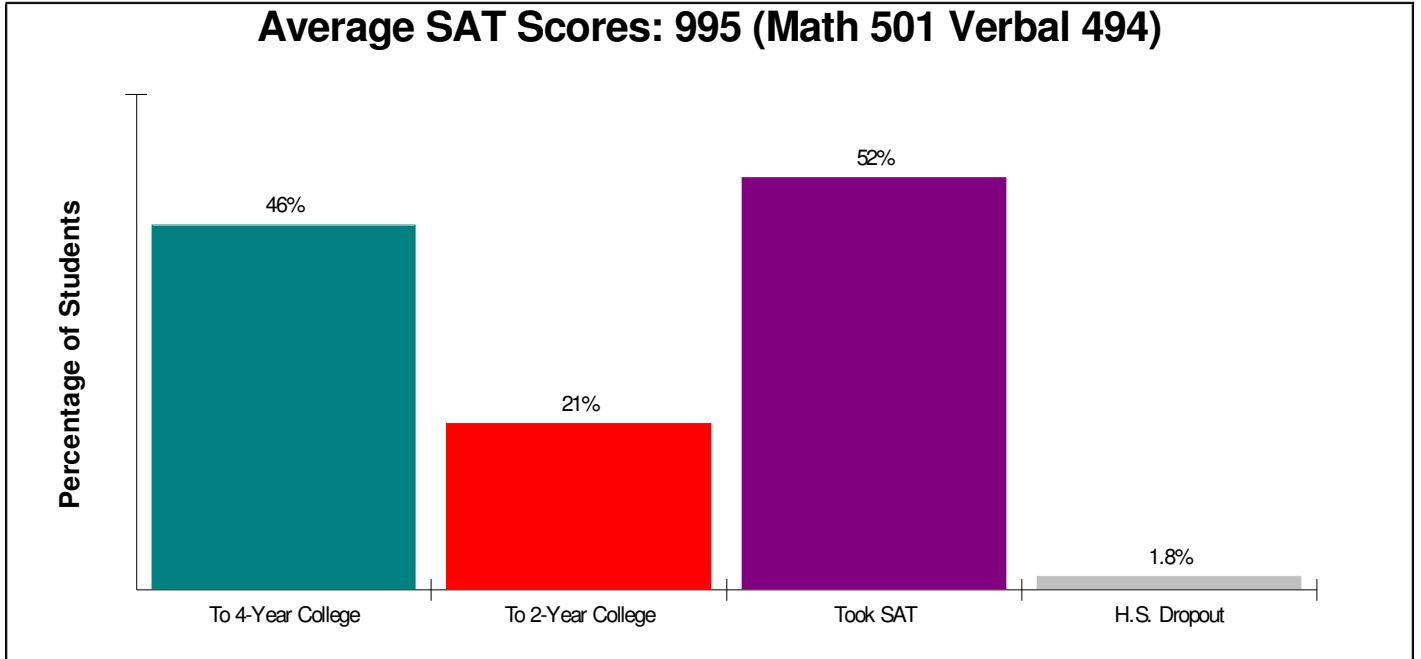

High School Statistics FOR WHITEHALL-COPLAY SCHOOLS

Average SAT Scores: 995 (Math 501 Verbal 494)