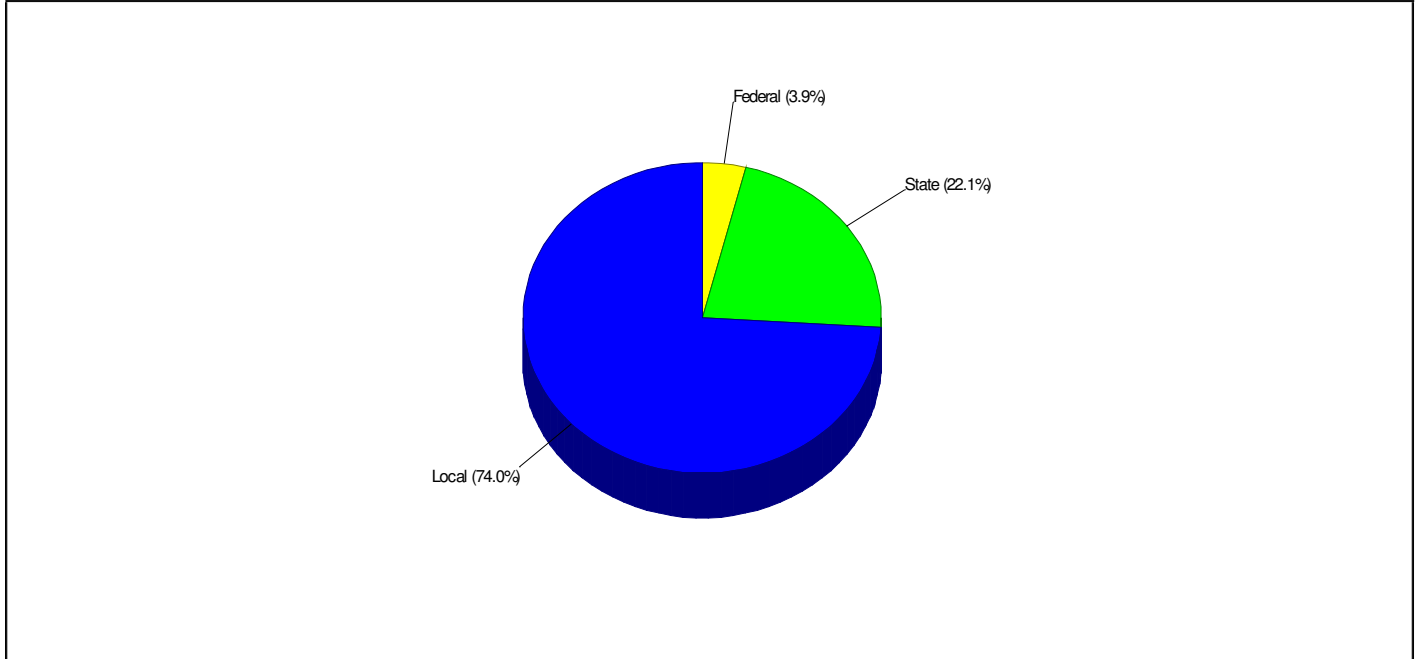

School Funding FOR WHITEHALL-COPLAY SCHOOLS