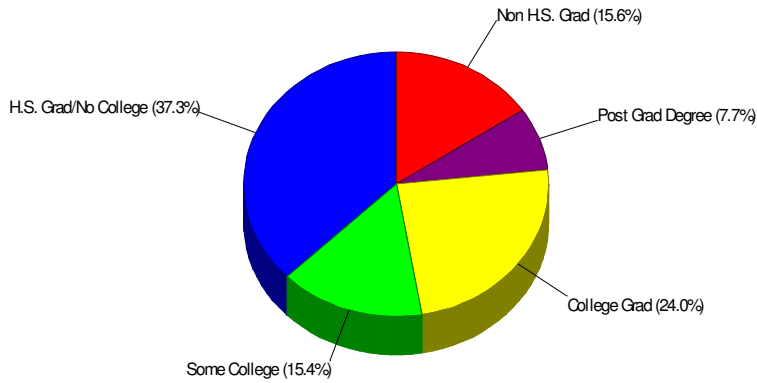

Household Characteristics For Borough of Emmaus

50.1% Married
26.9% With Children

Prepared by RE/MAX Real Estate

Adult Education Level For Borough of Emmaus

**84.4% High School Graduates
31.7% College Graduates**