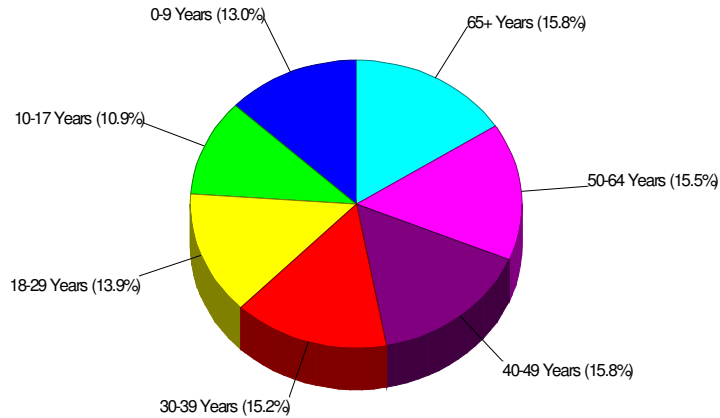

Income For Lehigh County

Population For Lehigh County

Population = 330,433
Land Area = 346.7 Square Miles

Age Breakdown For Lehigh County Average Age = 38.2 Years

Household Characteristics For Lehigh County