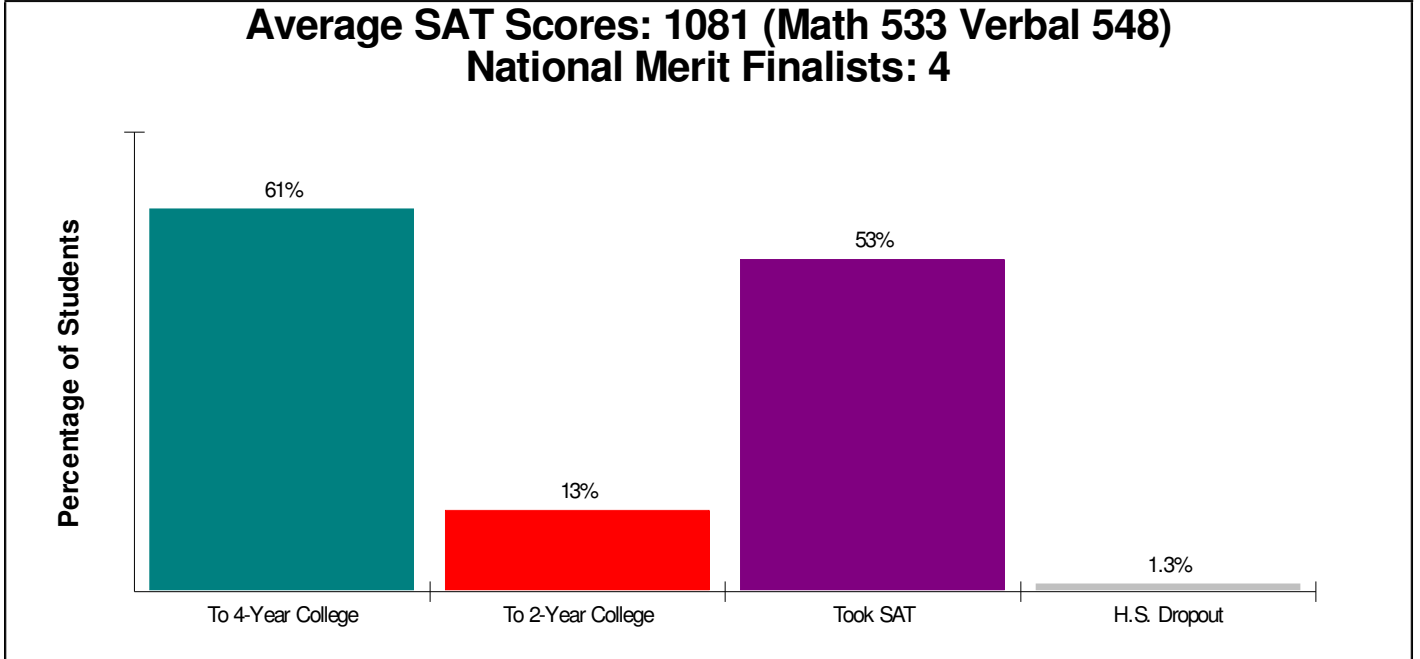

High School Statistics FOR EAST PENN SCHOOLS

Average SAT Scores: 1081 (Math 533 Verbal 548)
National Merit Finalists: 4