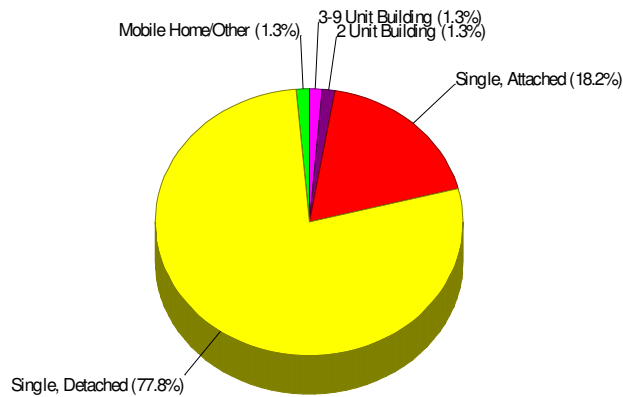

Housing Characteristics For Neighborhood Within Borough of Emmaus

Average Age of Housing 51 years

Type of Dwelling

Home Ownership For Neighborhood Within Borough of Emmaus

Owner Occupied Households = 92.6%
Median Housing Value = \$222,317
Median Number of Bedrooms = 3