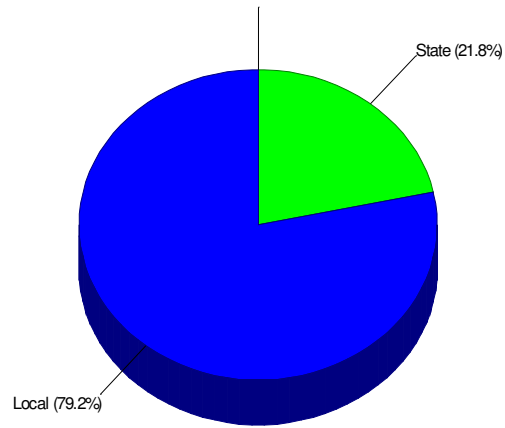

Expenditures Per Student
\$11,362

School Funding FOR EAST PENN SCHOOLS

Public Schools for District

LINCOLN ELEMENTARY SCHOOL

233 SEEM ST, EMMAUS, PA 18049

Distance from Subject: 0.1 Miles

Student/Teacher Ratio: 15.5 to 1