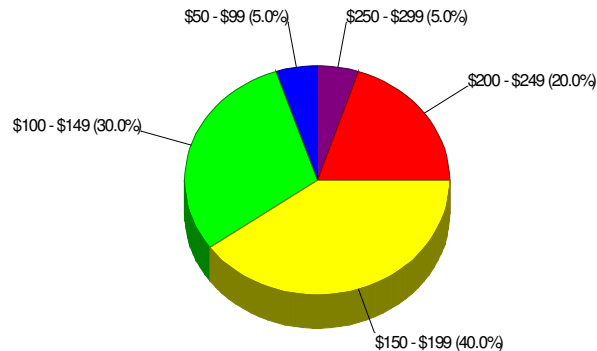

Home Sales Pricing Pattern (Closest 20)

Median Price = $177,000
Average Price = $172,900