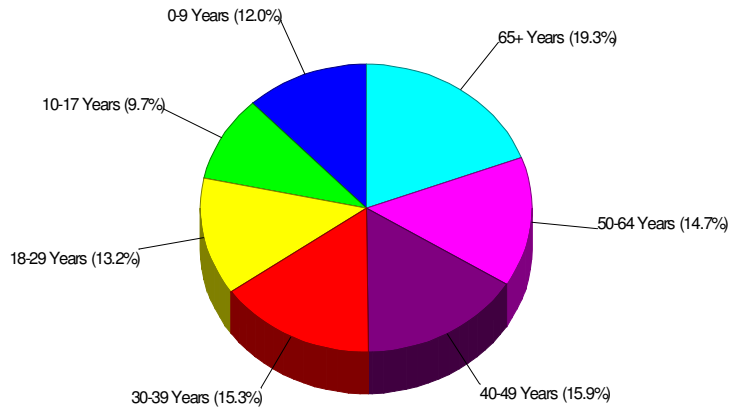

EMMAUS, BOROUGH OF, PA

Area Facts

Emmaus, Borough of

Prepared by RE/MAX Real Estate

Income For Borough of Emmaus

Population For Borough of Emmaus

Age Breakdown For Borough of Emmaus Average Age = 39.9 Years

Household Characteristics For Borough of Emmaus

50.1% Married
26.9% With Children

Prepared by RE/MAX Real Estate

Adult Education Level For Borough of Emmaus

**84.4% High School Graduates
31.7% College Graduates**