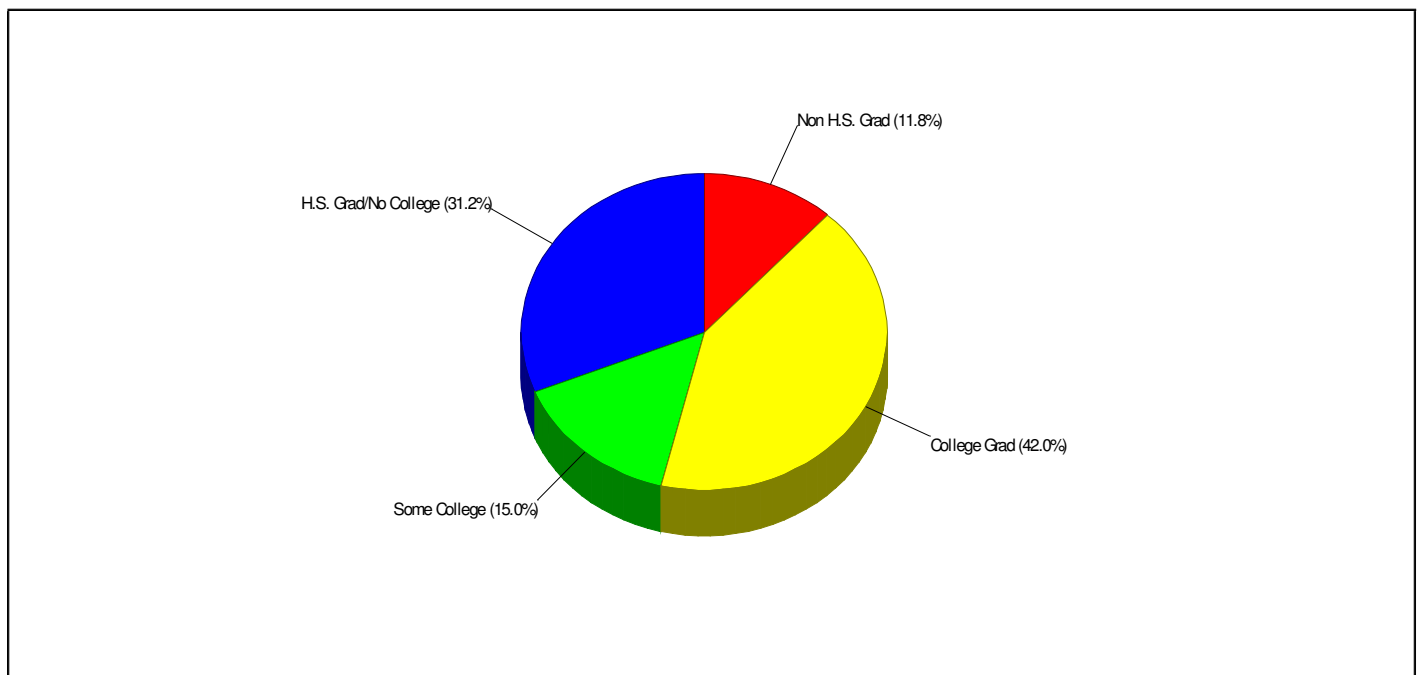

Parent Education Level FOR EAST PENN SCHOOLS

Prepared by RE/MAX Real Estate