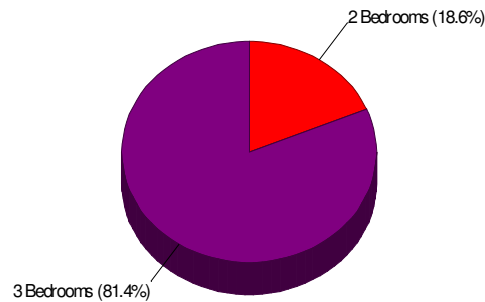

Housing Characteristics For Neighborhood Within Borough of Emmaus

Average Age of Housing 51 years

Type of Dwelling

Home Ownership For Neighborhood Within Borough of Emmaus

Owner Occupied Households = 92.6%
Median Housing Value = \$222,317
Median Number of Bedrooms = 3

Home Size Breakdown

Rental

For Neighborhood Within Borough of Emmaus

Renter Occupied Households = 7.4%
Median Monthly Rent = \$639
Median Number of Bedrooms = 3

Home Size Breakdown

Home Sales Pricing Pattern (Closest 20)