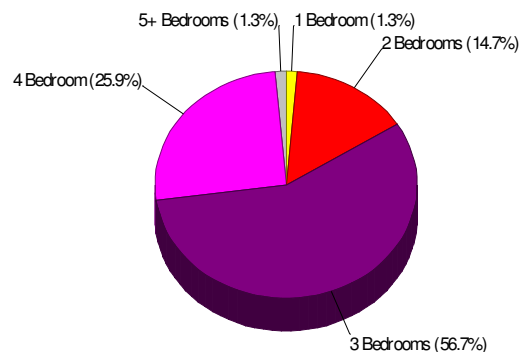

Housing Characteristics For Neighborhood Within Borough of Emmaus

Average Age of Housing 51 years

Type of Dwelling

Home Ownership For Neighborhood Within Borough of Emmaus

Owner Occupied Households = 92.6%
Median Housing Value = \$222,317
Median Number of Bedrooms = 3

Home Size Breakdown

Rental

For Neighborhood Within Borough of Emmaus

Renter Occupied Households = 7.4%
Median Monthly Rent = \$639
Median Number of Bedrooms = 3

Home Size Breakdown

Home Sales Pricing Pattern (Closest 20)