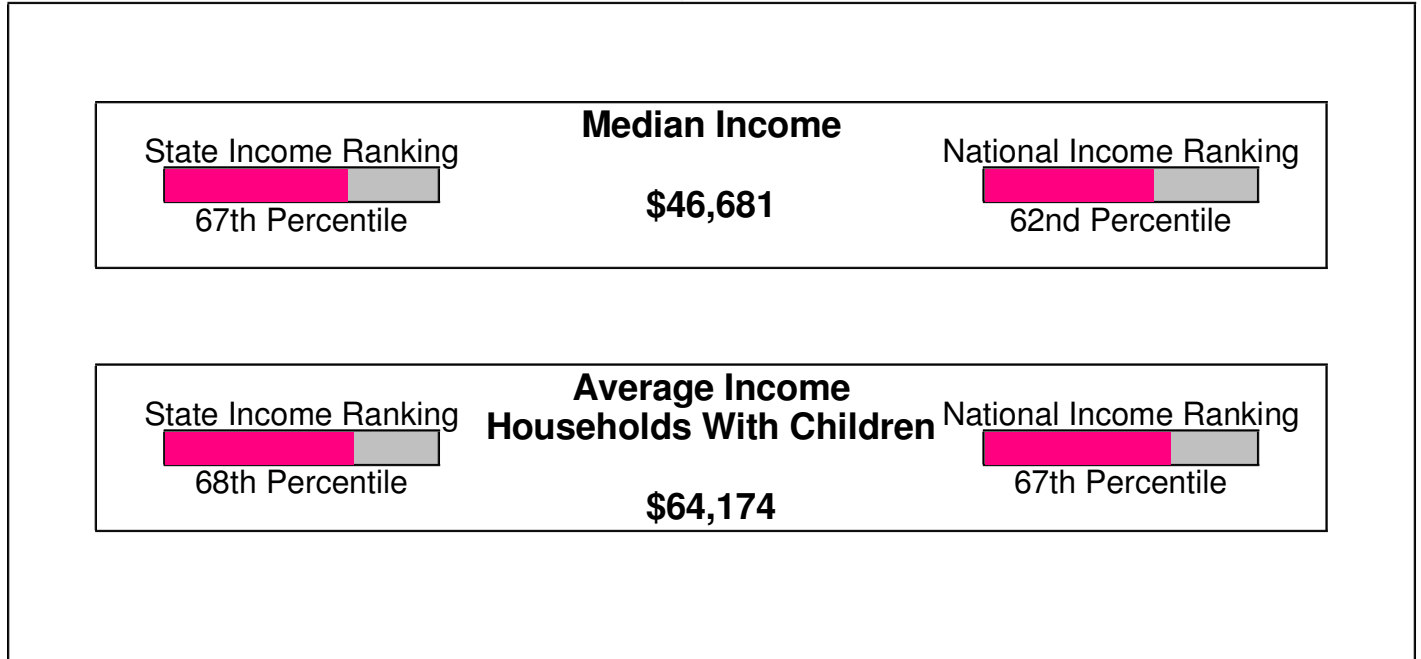

EMMAUS, BOROUGH OF, PA

Area Facts

Emmaus, Borough of

Prepared by RE/MAX Real Estate

Income For Borough of Emmaus

Population For Borough of Emmaus

Age Breakdown For Borough of Emmaus Average Age = 39.9 Years

Household Characteristics For Borough of Emmaus

50.1% Married
26.9% With Children

Prepared by RE/MAX Real Estate

Adult Education Level For Borough of Emmaus

**84.4% High School Graduates
31.7% College Graduates**