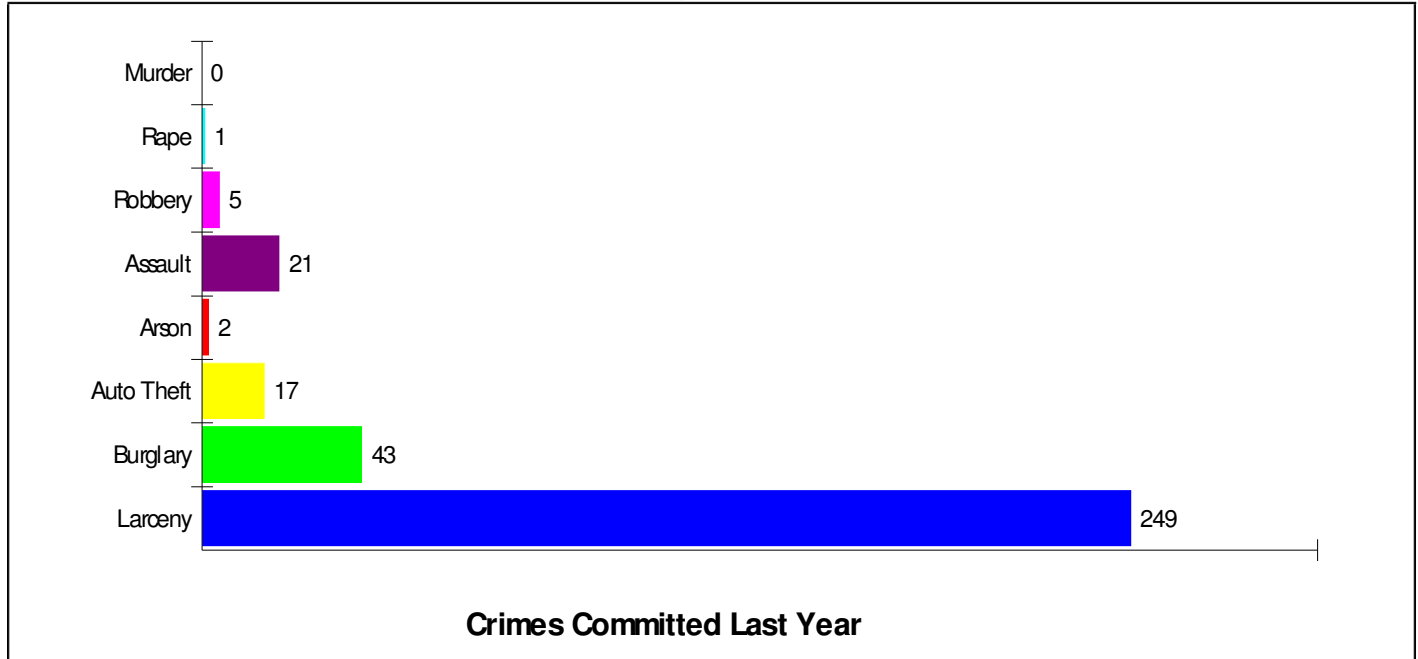

Median Price = \$177,000
Average Price = \$172,900

Dollars In Thousands
Homes Sold In Past Year

Crime Information

Emmaus, Borough of

Crime Incidents For Borough of Emmaus

Crime Index For Borough of Emmaus

Climate Information