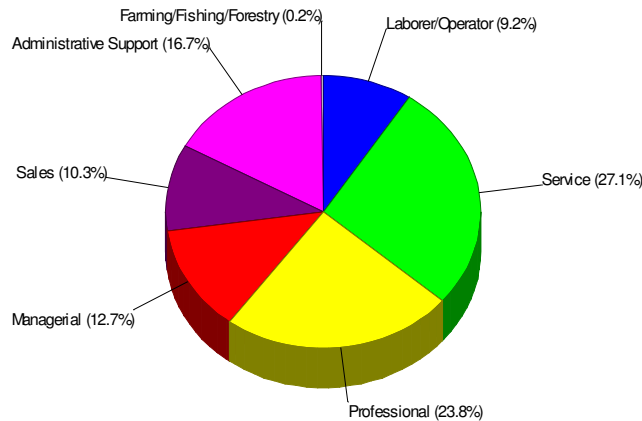

Employment For Borough of Emmaus

Average Travel Time To Work = 21.6 Minutes

Occupation

Prepared by RE/MAX Real Estate