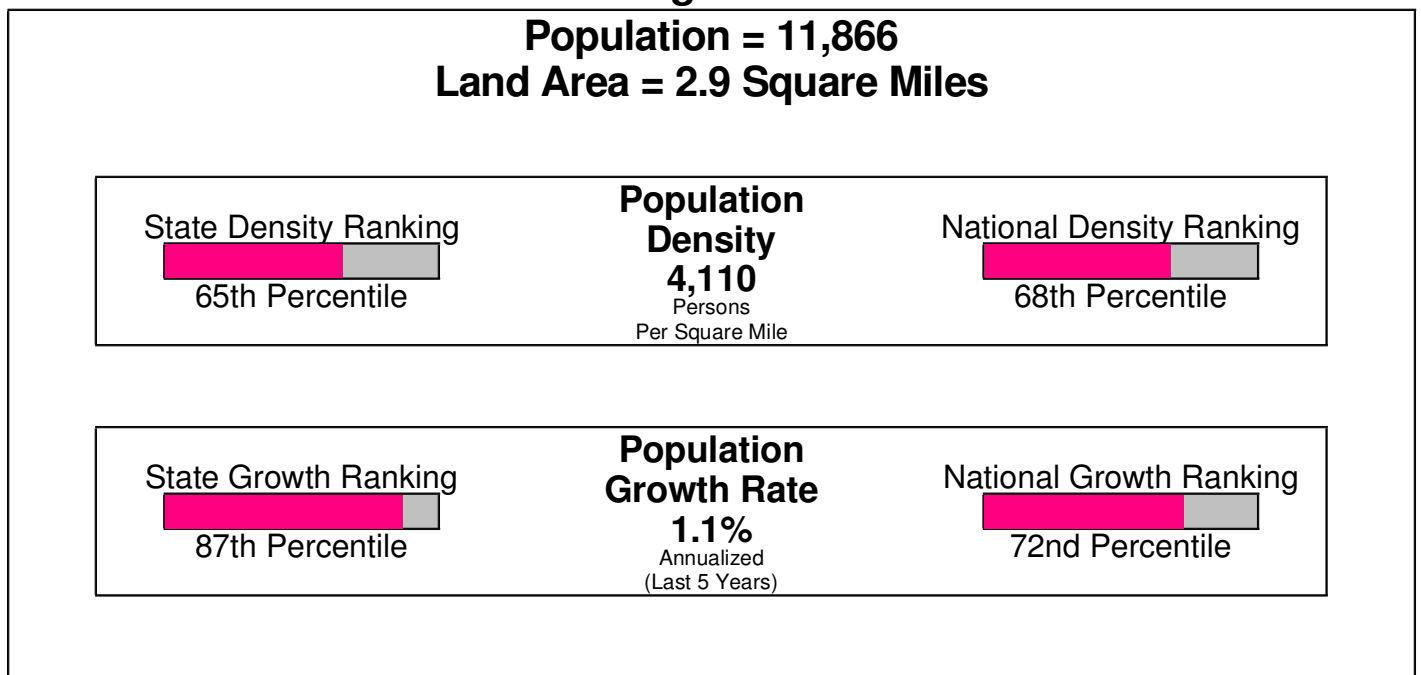

EMMAUS, BOROUGH OF, PA

Area Facts

Emmaus, Borough of

Prepared by RE/MAX Real Estate

Income For Borough of Emmaus

Population For Borough of Emmaus

Age Breakdown For Borough of Emmaus Average Age = 39.9 Years