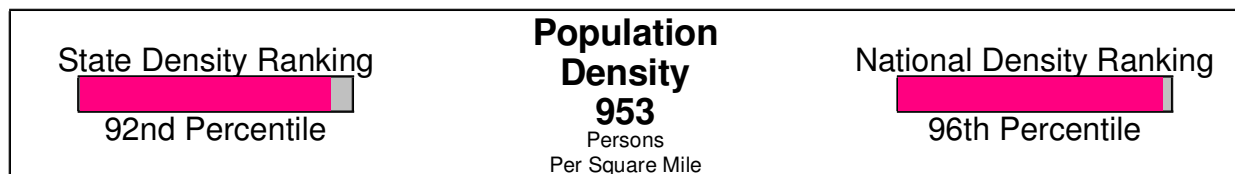

Population For Lehigh County

Population = 330,433
Land Area = 346.7 Square Miles