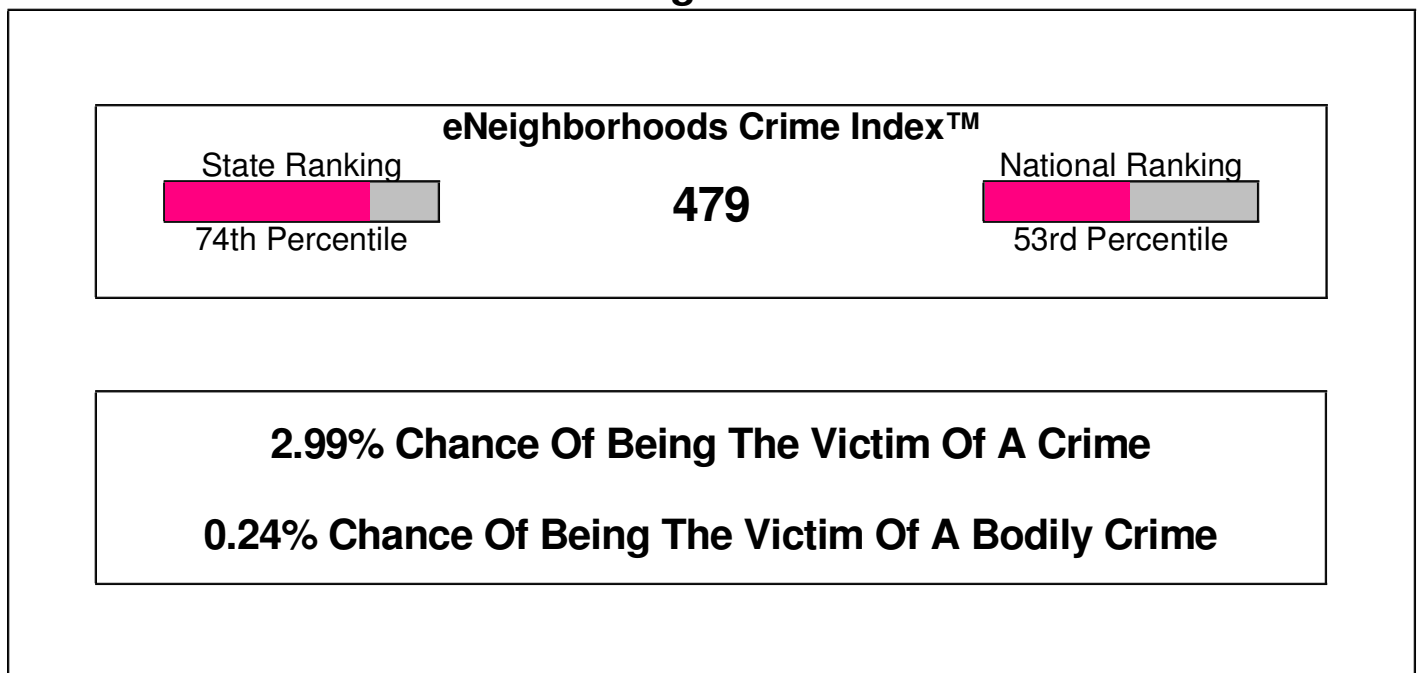

Median Price = \$177,000
Average Price = \$172,900

Dollars In Thousands
Homes Sold In Past Year

Crime Information

Emmaus, Borough of

Crime Incidents For Borough of Emmaus

Crime Index For Borough of Emmaus

Climate Information