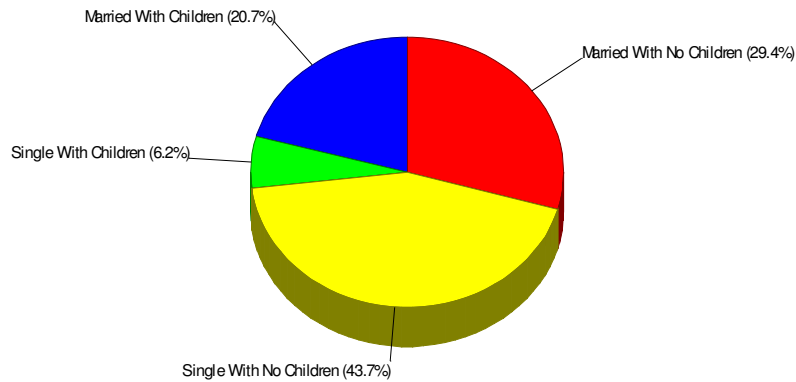

EMMAUS, BOROUGH OF, PA

Area Facts

Emmaus, Borough of

Prepared by RE/MAX Real Estate

Income For Borough of Emmaus

Population For Borough of Emmaus

Age Breakdown For Borough of Emmaus Average Age = 39.9 Years

Household Characteristics For Borough of Emmaus

50.1% Married
26.9% With Children

Prepared by RE/MAX Real Estate

Adult Education Level For Borough of Emmaus

**84.4% High School Graduates
31.7% College Graduates**