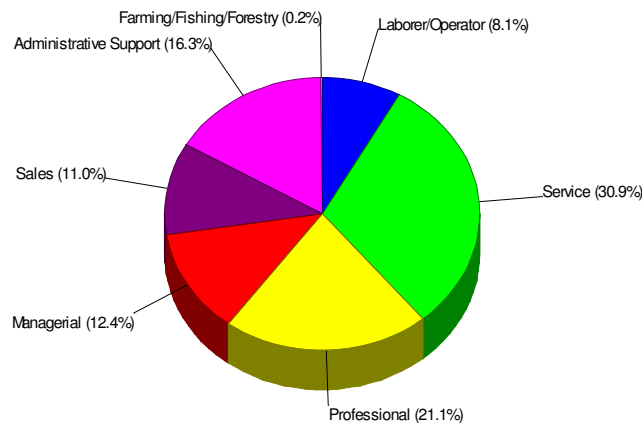

53.6% Married
30.9% With Children

Adult Education Level For Lehigh County

**83.4% High School Graduates
31.6% College Graduates**

Employment For Lehigh County

Average Travel Time To Work = 23.9 Minutes

Occupation