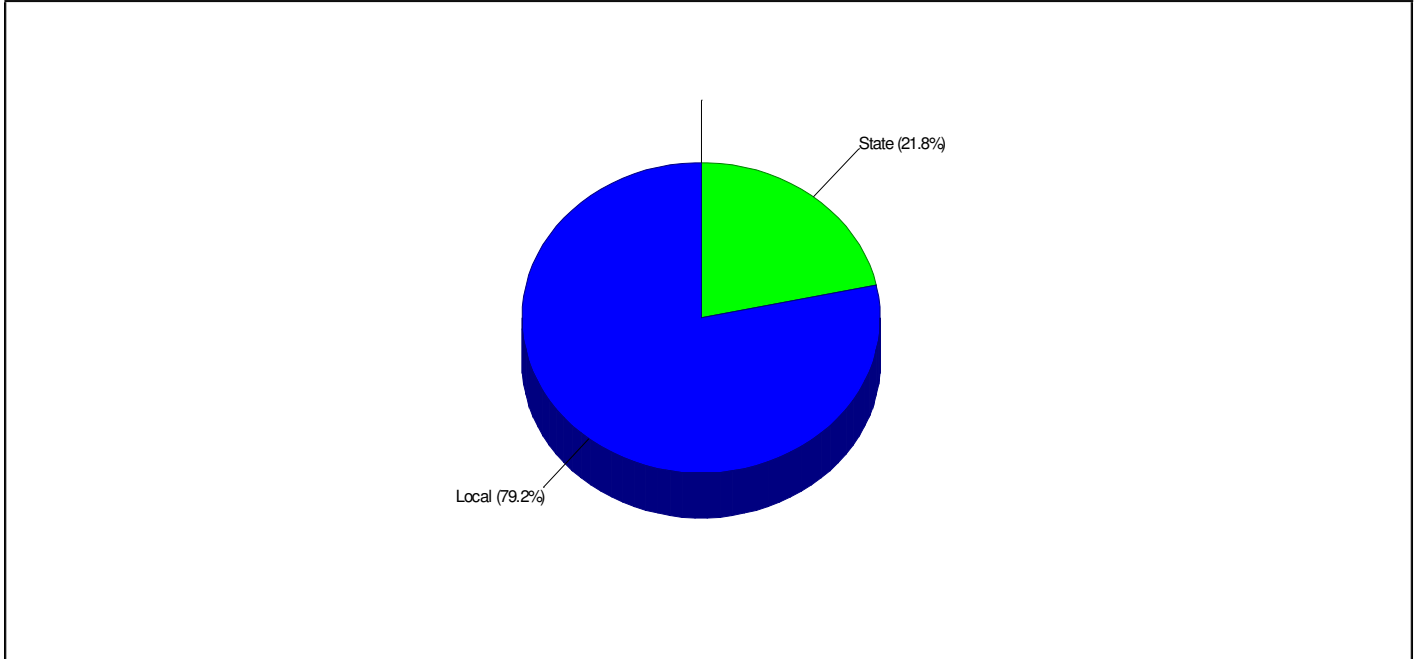

School Funding FOR EAST PENN SCHOOLS

Prepared by RE/MAX Real Estate