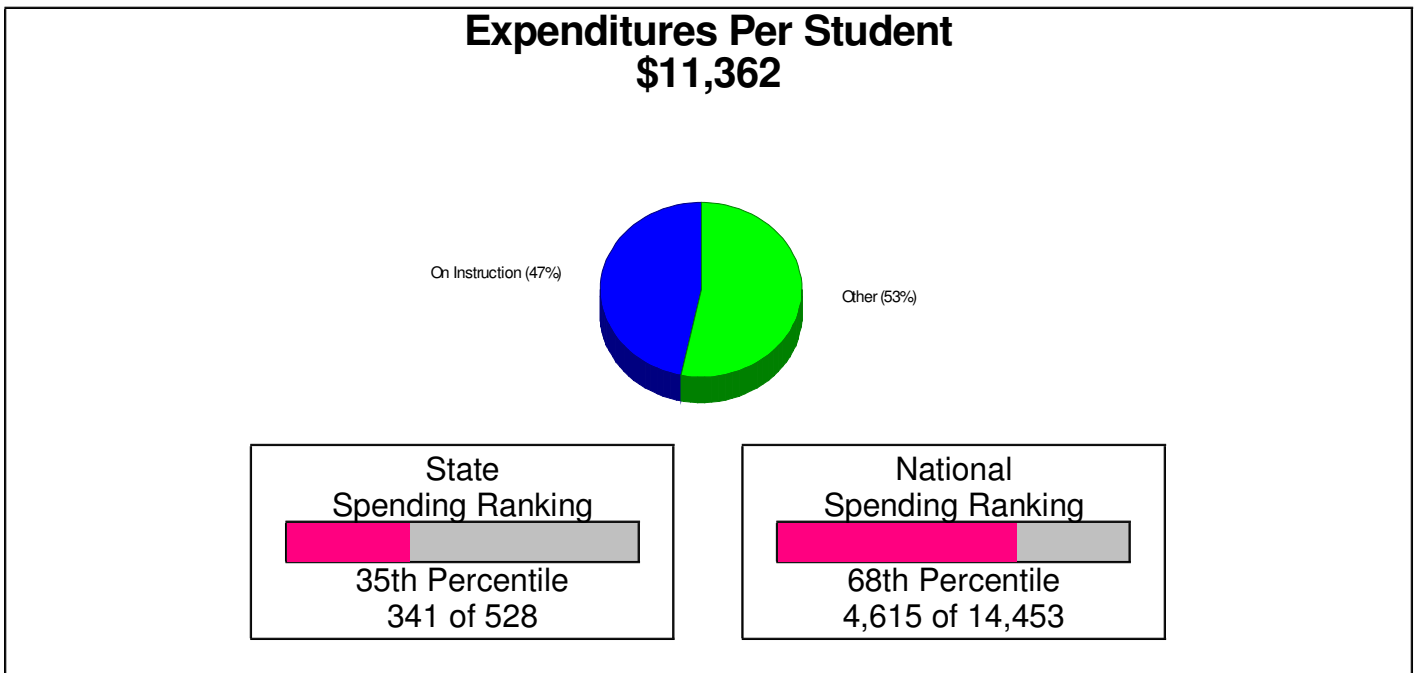

Expenditures Per Student
\$11,362

School Funding FOR EAST PENN SCHOOLS

Prepared by RE/MAX Real Estate

Public Schools for District

LINCOLN ELEMENTARY SCHOOL

233 SEEM ST, EMMAUS, PA 18049

Distance from Subject: 0.1 Miles