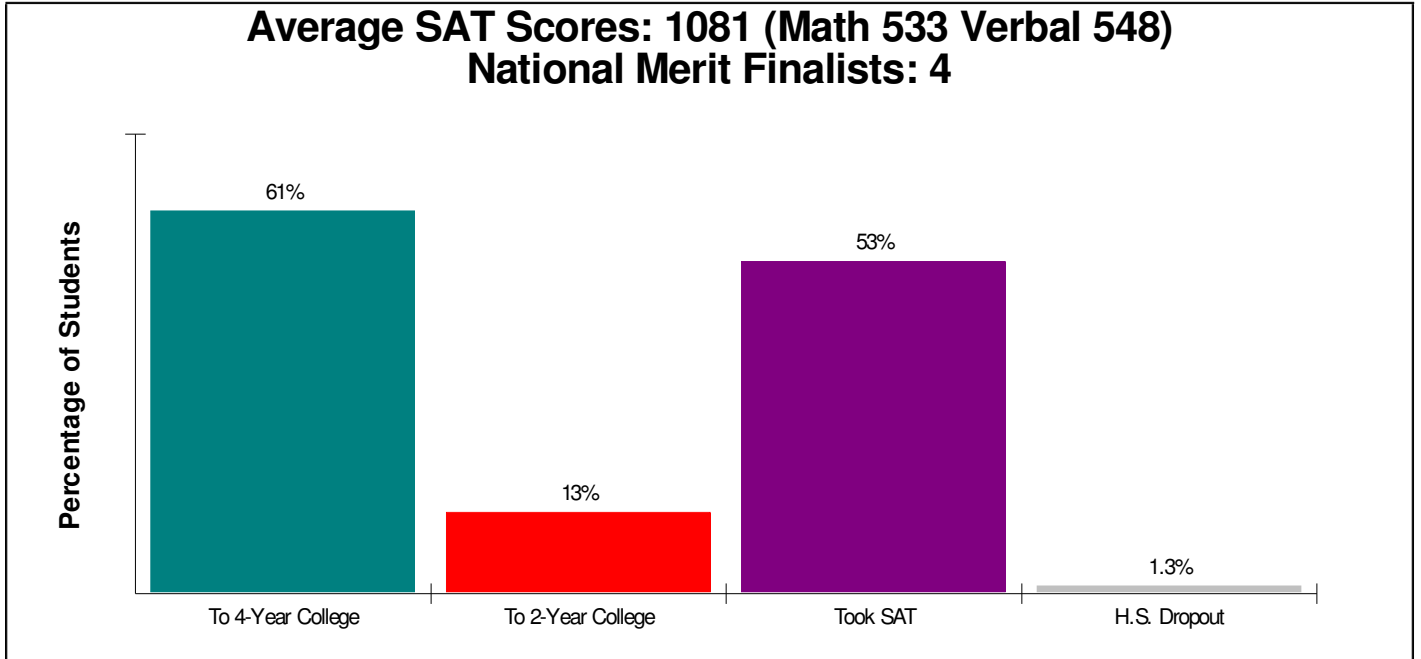

Student Enrollment By Grade FOR EAST PENN SCHOOLS

High School Statistics FOR EAST PENN SCHOOLS

Average SAT Scores: 1081 (Math 533 Verbal 548)
National Merit Finalists: 4

School Expenditures FOR EAST PENN SCHOOLS