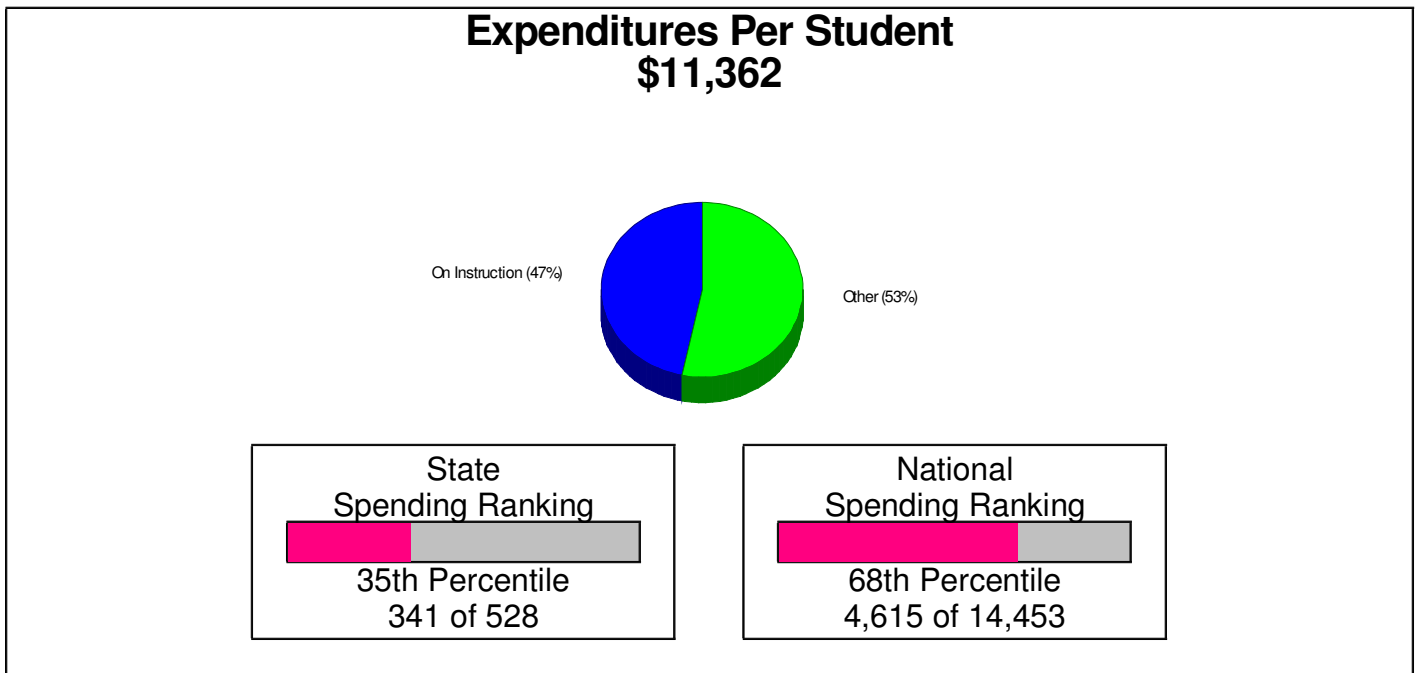

School Expenditures FOR EAST PENN SCHOOLS

Expenditures Per Student
$11,362