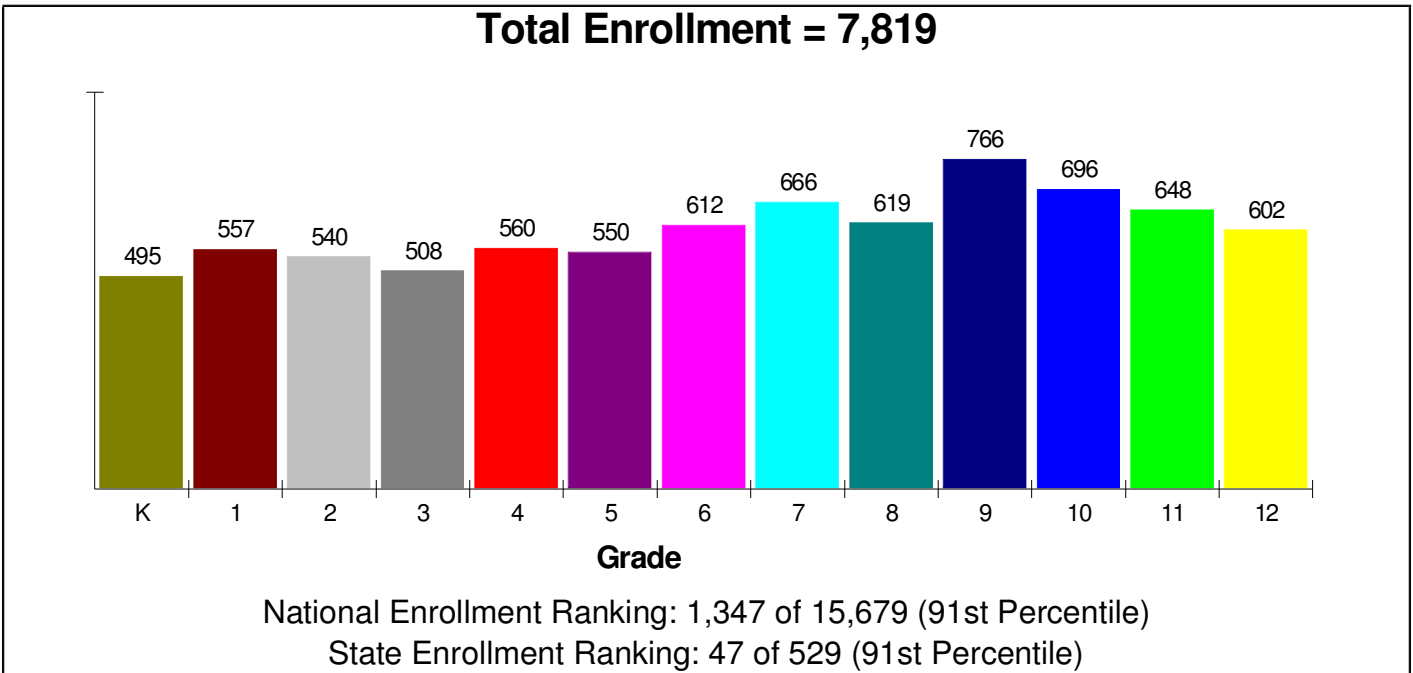

General Facts FOR EAST PENN SCHOOLS

EAST PENN SCHOOLS		
800 PINE STREET		
EMMAUS, PA 18049		
Type:	(610)966-8300	Independent Local District
Grade Range:		K - 12
Schools:		9
Teacher:		452
Students:		7,819
Student/Teacher Ratio:		17.3 To 1
Student/Librarian Ratio:		977.4 To 1
Secondary Student/Guidance Ratio:		185.8 To 1

Student Enrollment By Grade FOR EAST PENN SCHOOLS