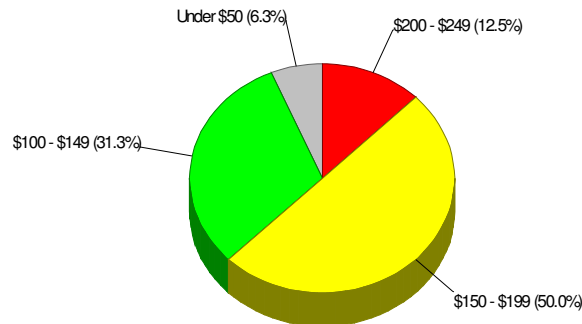

Home Sales Pricing Pattern (Closest 20)

Median Price = $151,000
Average Price = $153,313

Prepared by RE/MAX Real Estate