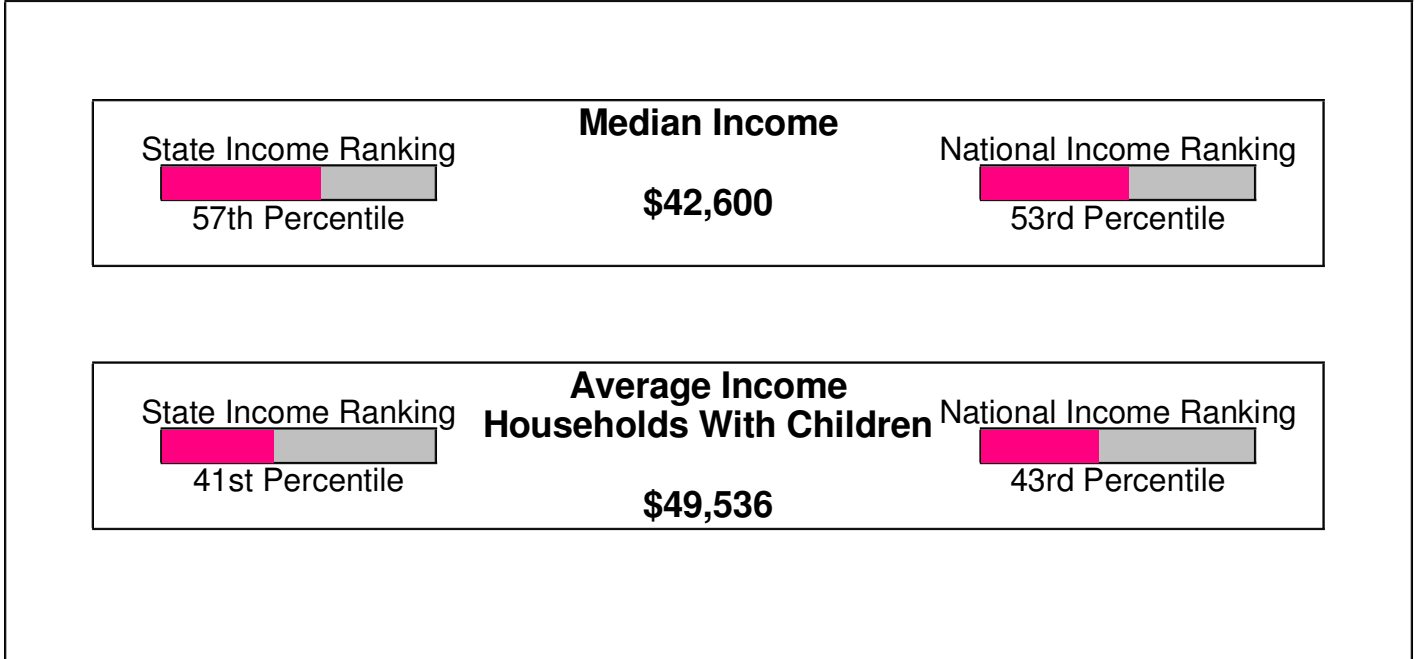

FOUNTAIN HILL, BOROUGH OF, PA

Area Facts

Fountain Hill, Borough of

Prepared by RE/MAX Real Estate

Income For Borough of Fountain Hill

Population For Borough of Fountain Hill

Age Breakdown For Borough of Fountain Hill Average Age = 39.2 Years