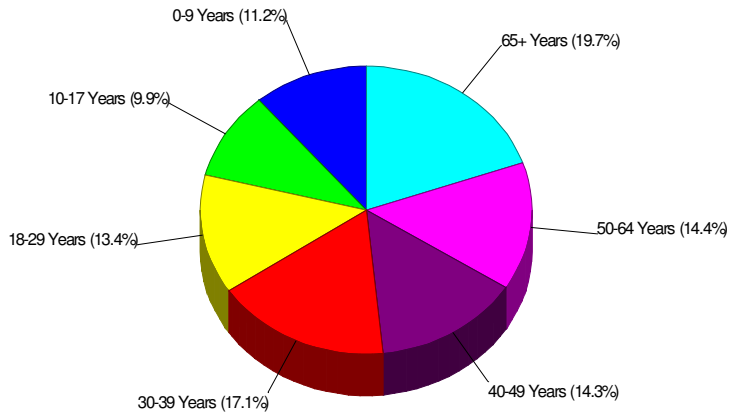

FOUNTAIN HILL, BOROUGH OF, PA

Area Facts

Fountain Hill, Borough of

Prepared by RE/MAX Real Estate

Income For Borough of Fountain Hill

Population For Borough of Fountain Hill

Age Breakdown For Borough of Fountain Hill Average Age = 39.2 Years

Household Characteristics For Borough of Fountain Hill

42.9% Married
27.2% With Children

Prepared by RE/MAX Real Estate

Adult Education Level For Borough of Fountain Hill 82.8% High School Graduates 30.4% College Graduates