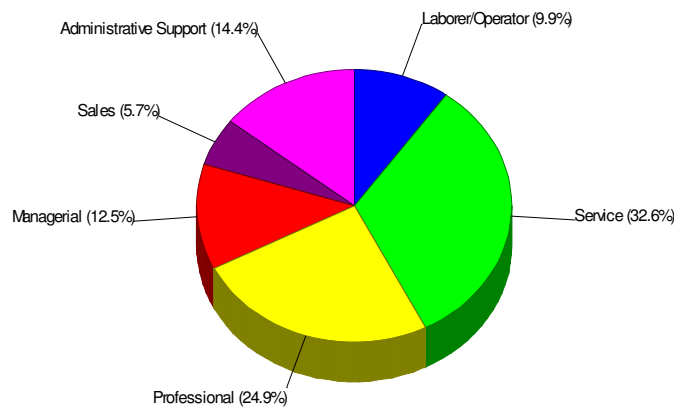

Employment For Borough of Fountain Hill

Average Travel Time To Work = 22.7 Minutes