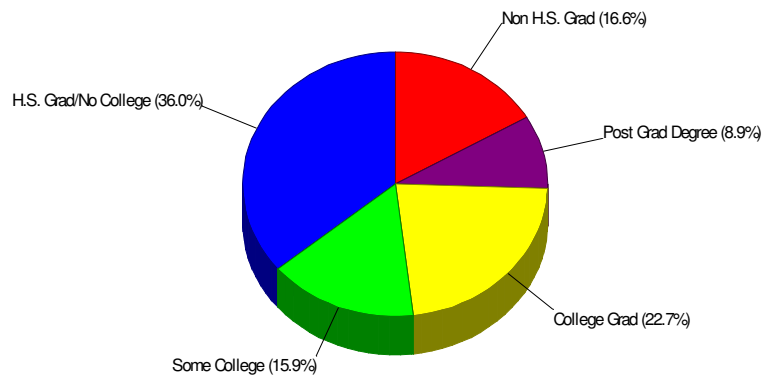

Adult Education Level For Lehigh County

**83.4% High School Graduates
31.6% College Graduates**