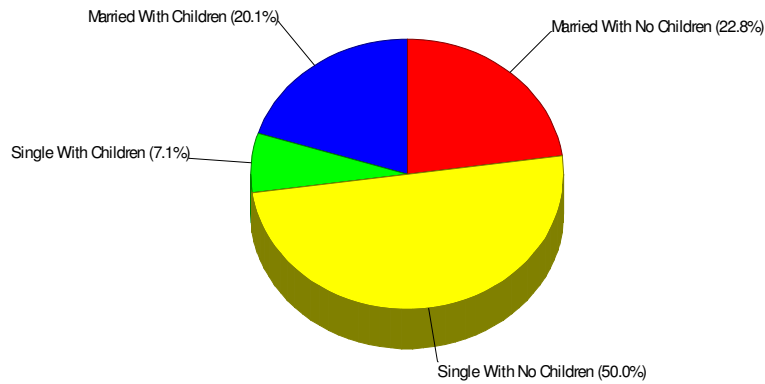

Prepared by RE/MAX Real Estate