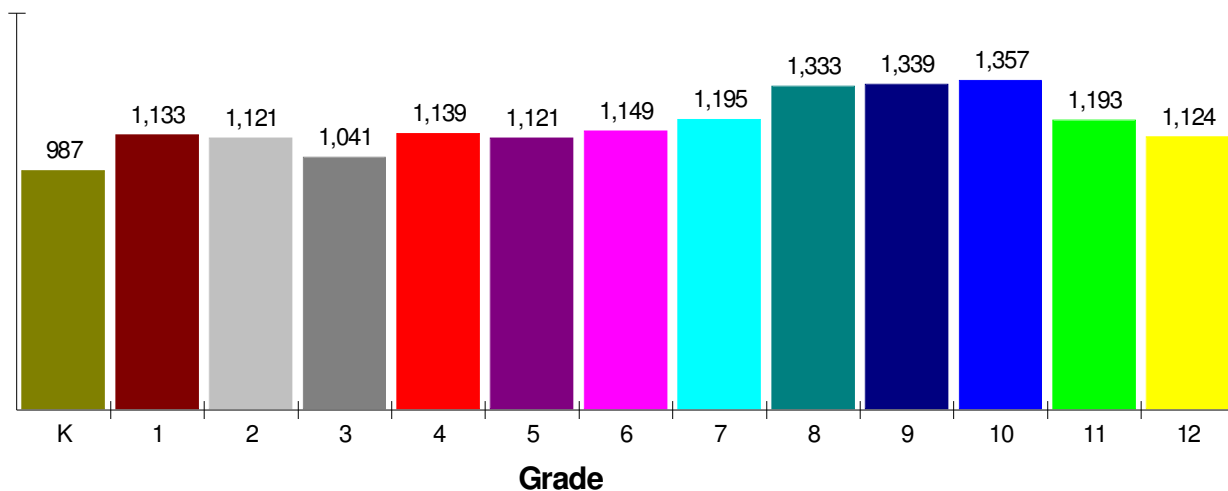

General Facts FOR BETHLEHEM AREA SCHOOLS

BETHLEHEM AREA SCHOOLS
1516 SYCAMORE ST
BETHLEHEM, PA 18017

Type:	(610)861-0500	Independent Local District
Grade Range:		K - 12
Schools:		22
Teacher:		906
Students:		15,232
Student/Teacher Ratio:		16.8 To 1
Student/Librarian Ratio:		970.2 To 1
Secondary Student/Guidance Ratio:		200.5 To 1

Student Enrollment By Grade FOR BETHLEHEM AREA SCHOOLS

Total Enrollment = 15,232

National Enrollment Ranking: 527 of 15,679 (96th Percentile)
State Enrollment Ranking: 7 of 529 (98th Percentile)