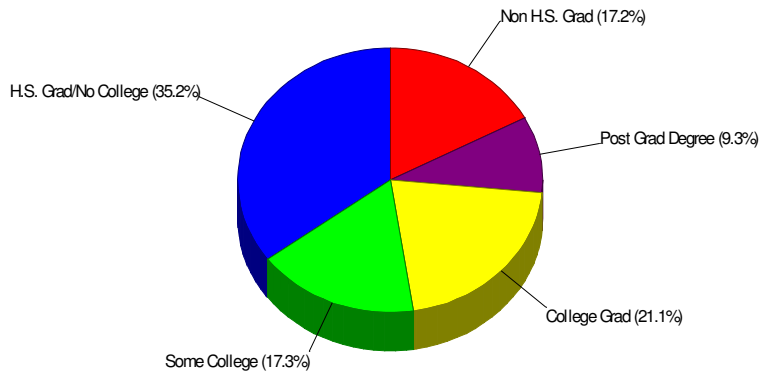

Household Characteristics For Borough of Fountain Hill

42.9% Married
27.2% With Children

Prepared by RE/MAX Real Estate

Adult Education Level For Borough of Fountain Hill 82.8% High School Graduates 30.4% College Graduates