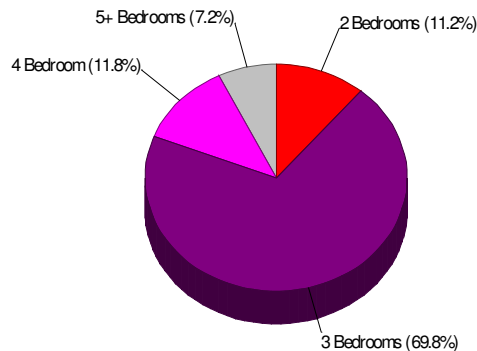

Fountain Hill, Borough of

Prepared by RE/MAX Real Estate

Housing Characteristics For Neighborhood Within Borough of Fountain Hill

Average Age of Housing 58 years

Type of Dwelling

Home Ownership For Neighborhood Within Borough of Fountain Hill

Owner Occupied Households = 64.6%
Median Housing Value = \$139,058
Median Number of Bedrooms = 3

Home Size Breakdown

Prepared by RE/MAX Real Estate

Rental

For Neighborhood Within Borough of Fountain Hill

Renter Occupied Households = 35.4%
Median Monthly Rent = \$248
Median Number of Bedrooms = 1