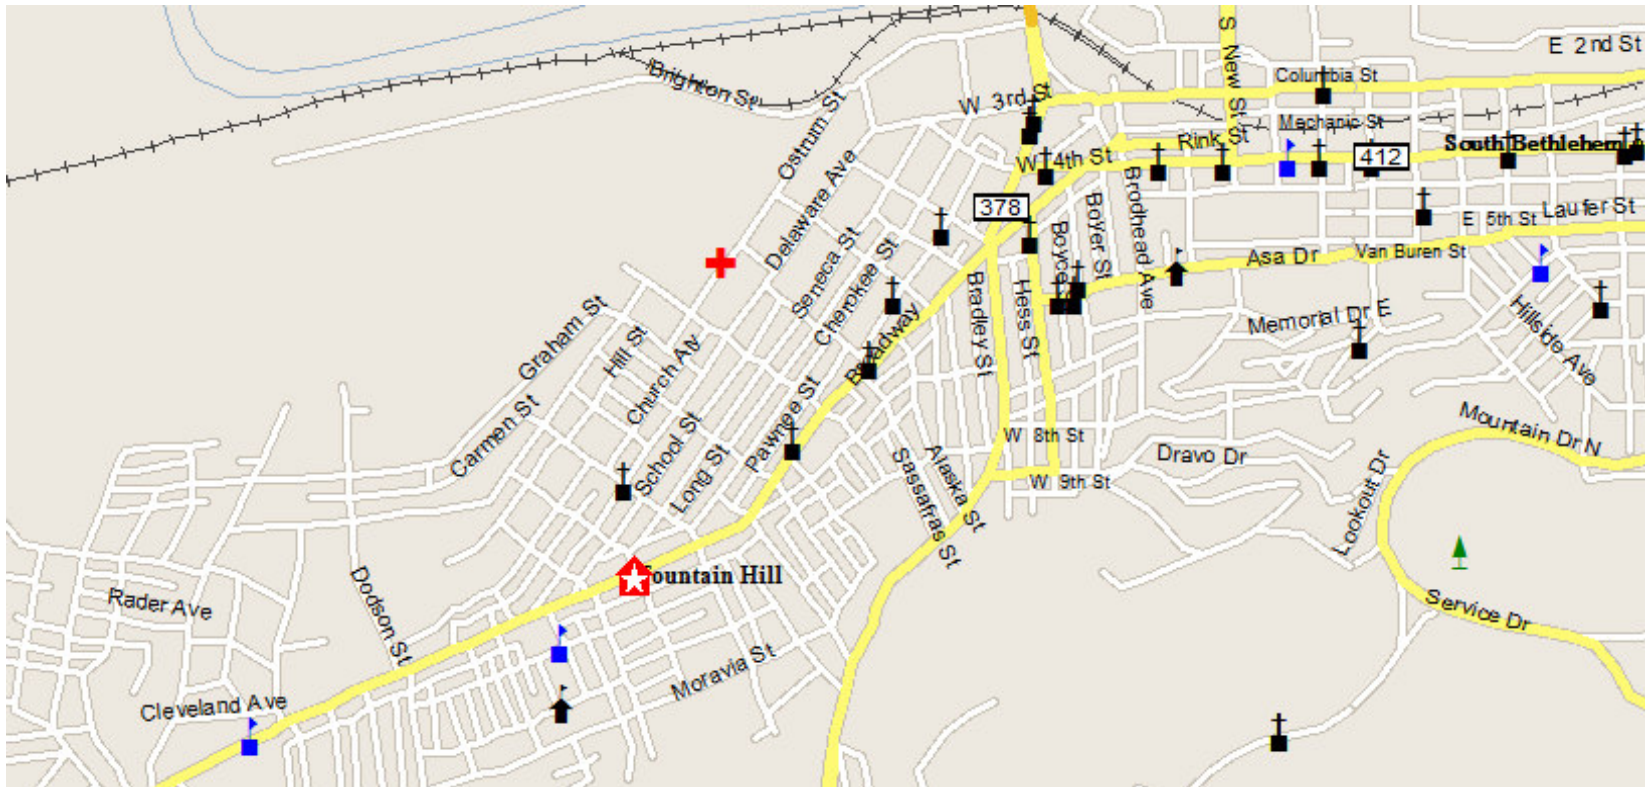

FOUNTAIN HILL, BOROUGH OF, PA