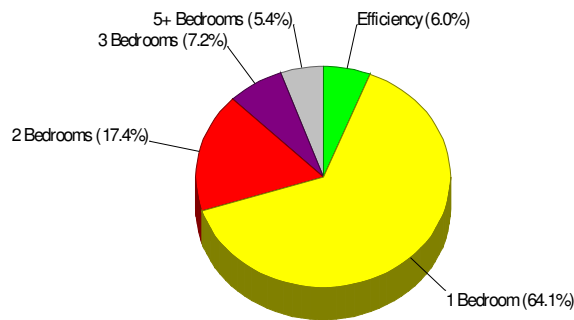

Owner Occupied Households = 64.6%
Median Housing Value = \$139,058
Median Number of Bedrooms = 3

Home Size Breakdown

Prepared by RE/MAX Real Estate

Rental

For Neighborhood Within Borough of Fountain Hill

Renter Occupied Households = 35.4%
Median Monthly Rent = \$248
Median Number of Bedrooms = 1