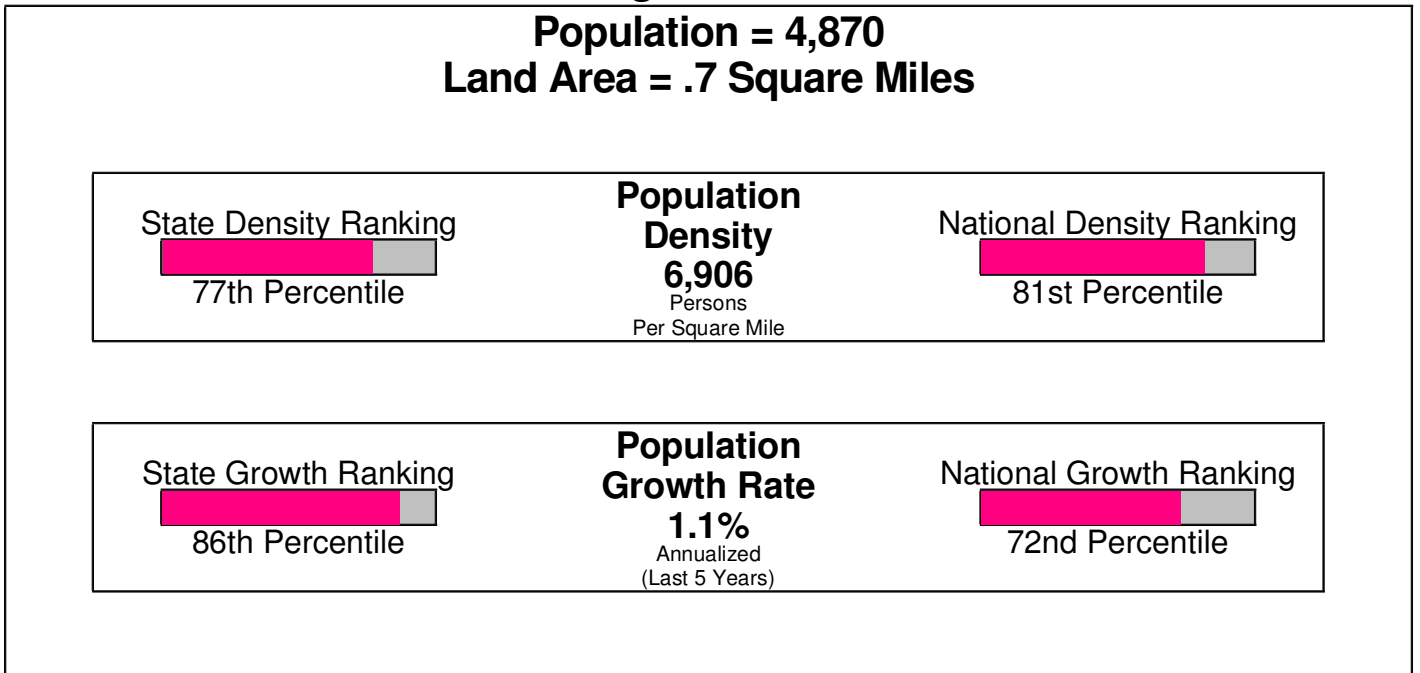

FOUNTAIN HILL, BOROUGH OF, PA

Area Facts

Fountain Hill, Borough of

Prepared by RE/MAX Real Estate

Income For Borough of Fountain Hill

Population For Borough of Fountain Hill

Age Breakdown For Borough of Fountain Hill Average Age = 39.2 Years