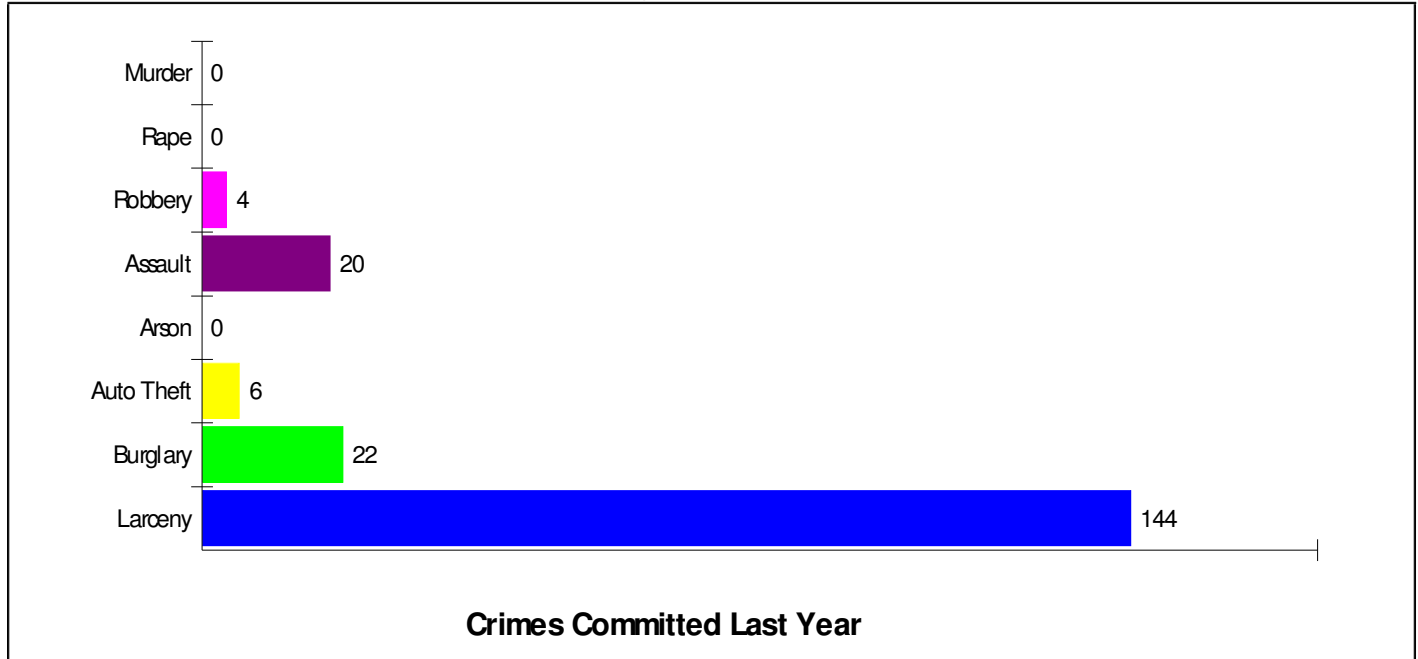

Crime Incidents For Borough of Fountain Hill