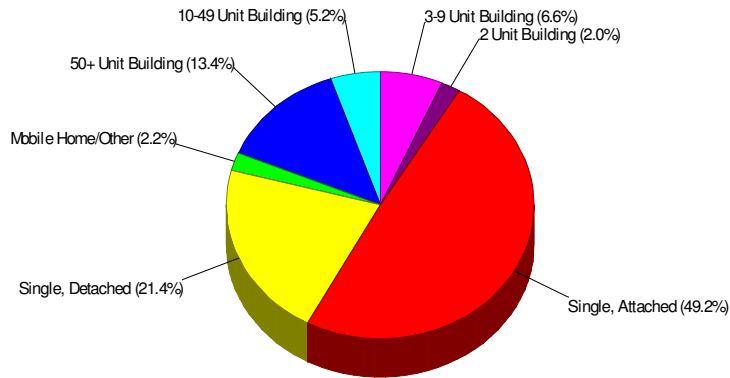

Fountain Hill, Borough of

Prepared by RE/MAX Real Estate

Housing Characteristics For Neighborhood Within Borough of Fountain Hill

Average Age of Housing 58 years

Type of Dwelling

Home Ownership For Neighborhood Within Borough of Fountain Hill

Owner Occupied Households = 64.6%
Median Housing Value = \$139,058
Median Number of Bedrooms = 3

Home Size Breakdown

Prepared by RE/MAX Real Estate

Rental

For Neighborhood Within Borough of Fountain Hill

Renter Occupied Households = 35.4%
Median Monthly Rent = \$248
Median Number of Bedrooms = 1