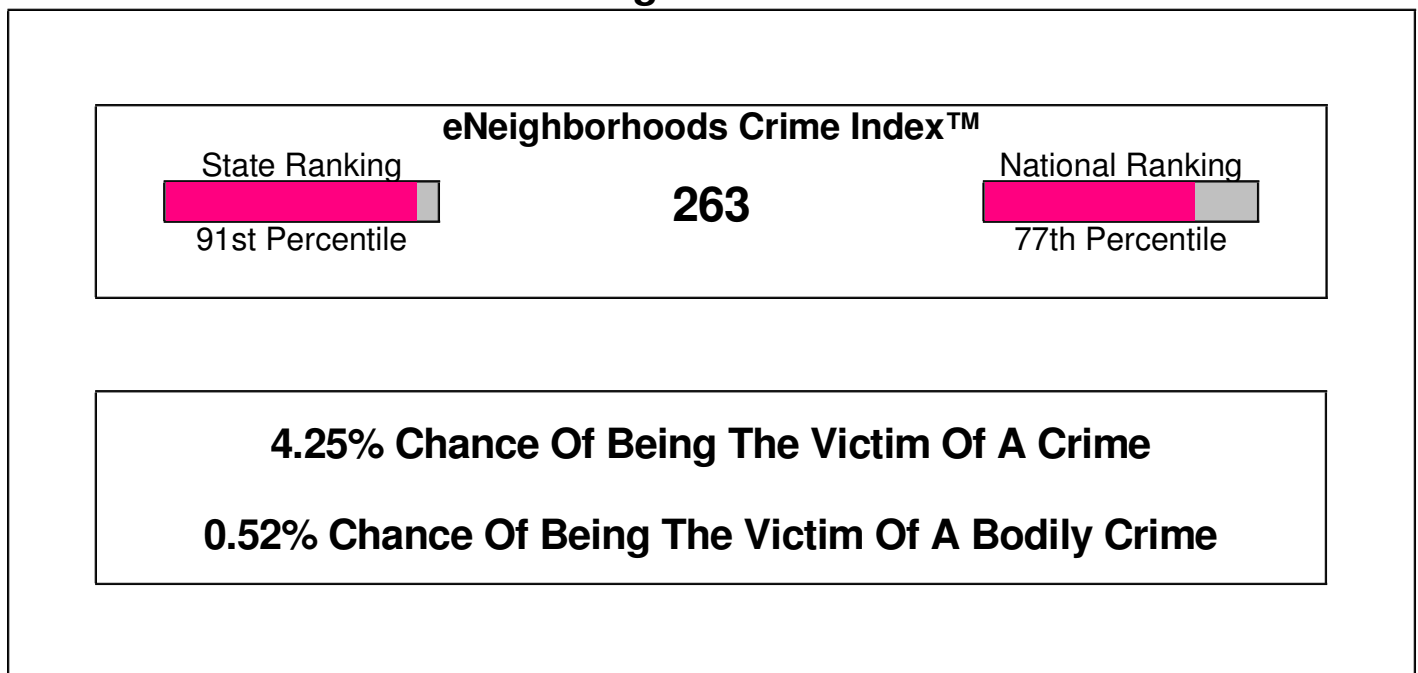

Prepared by RE/MAX Real Estate

Crime Incidents For Borough of Fountain Hill

Crime Index For Borough of Fountain Hill

Climate Information

Fountain Hill, Borough of

Prepared by RE/MAX Real Estate

Temperature Measured at ALLENTOWN AIRPORT, PA (elevation = 388ft.)