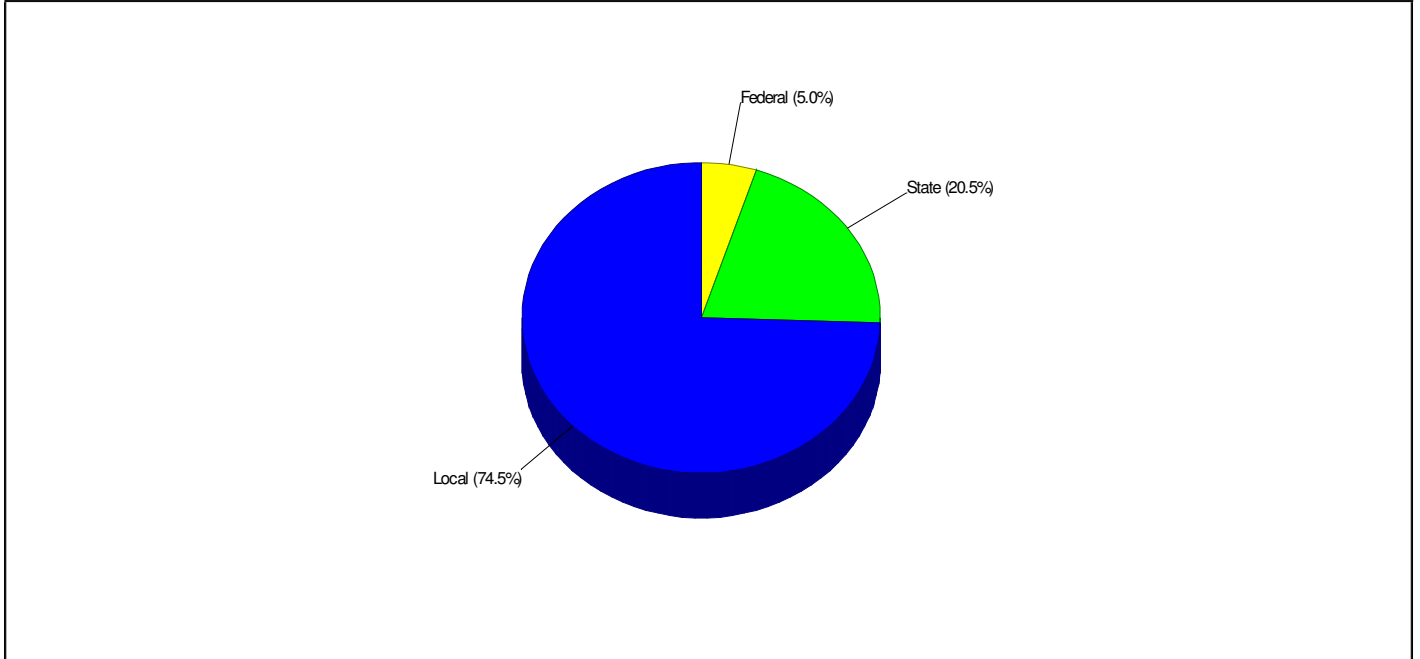

Average SAT Scores: 1024 (Math 510 Verbal 514)
Average ACT Scores: 22
National Merit Finalists: 2

School Expenditures FOR BETHLEHEM AREA SCHOOLS

**Expenditures Per Student
\$11,245**

School Funding FOR BETHLEHEM AREA SCHOOLS