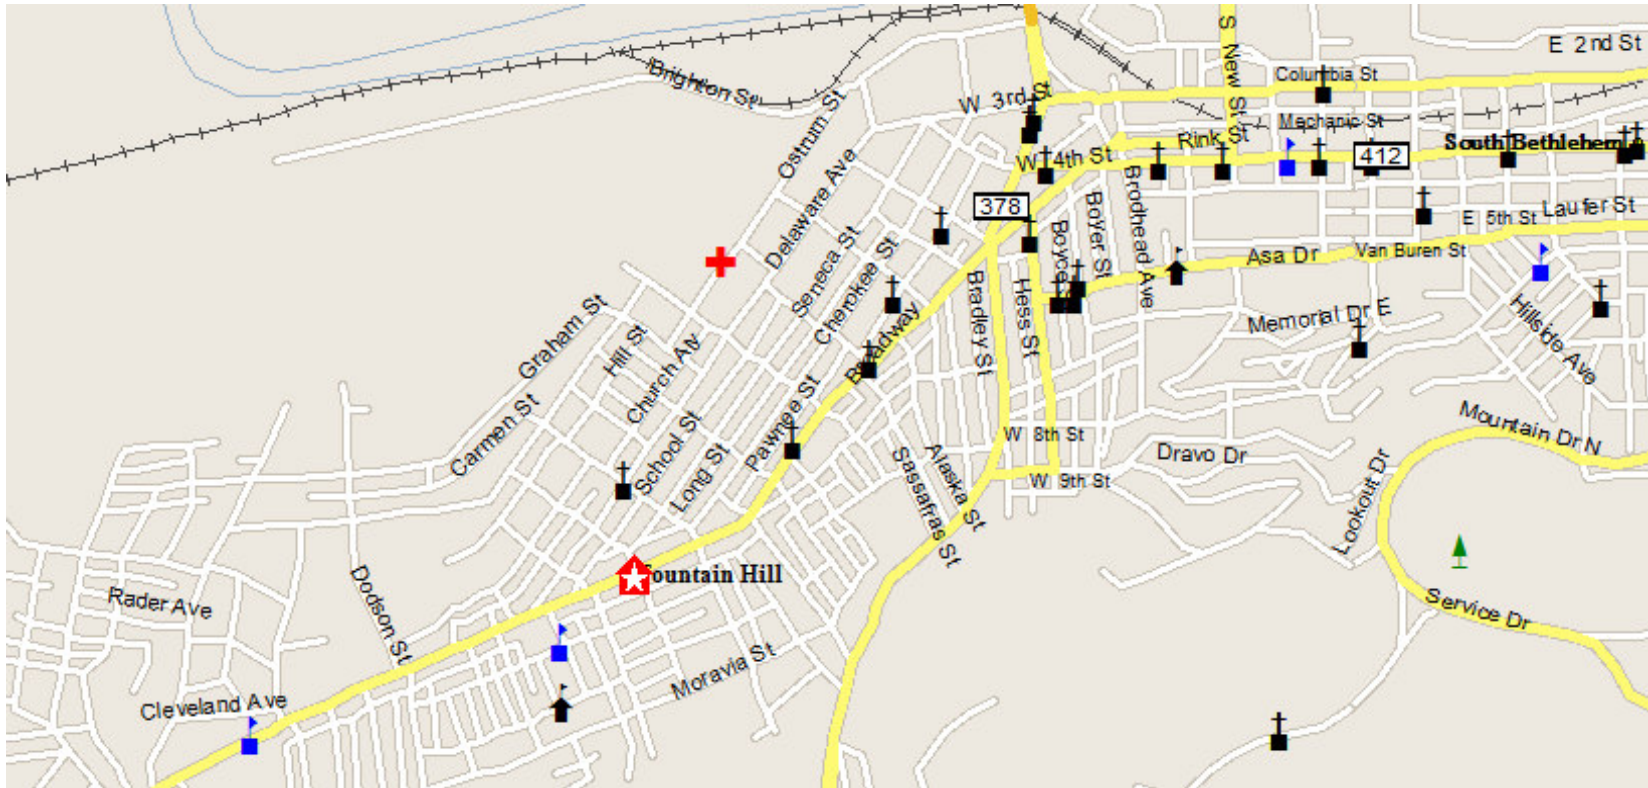

FOUNTAIN HILL, BOROUGH OF, PA

School Information

Fountain Hill, Borough of

Prepared by RE/MAX Real Estate

General Facts FOR BETHLEHEM AREA SCHOOLS

BETHLEHEM AREA SCHOOLS
1516 SYCAMORE ST
BETHLEHEM, PA 18017