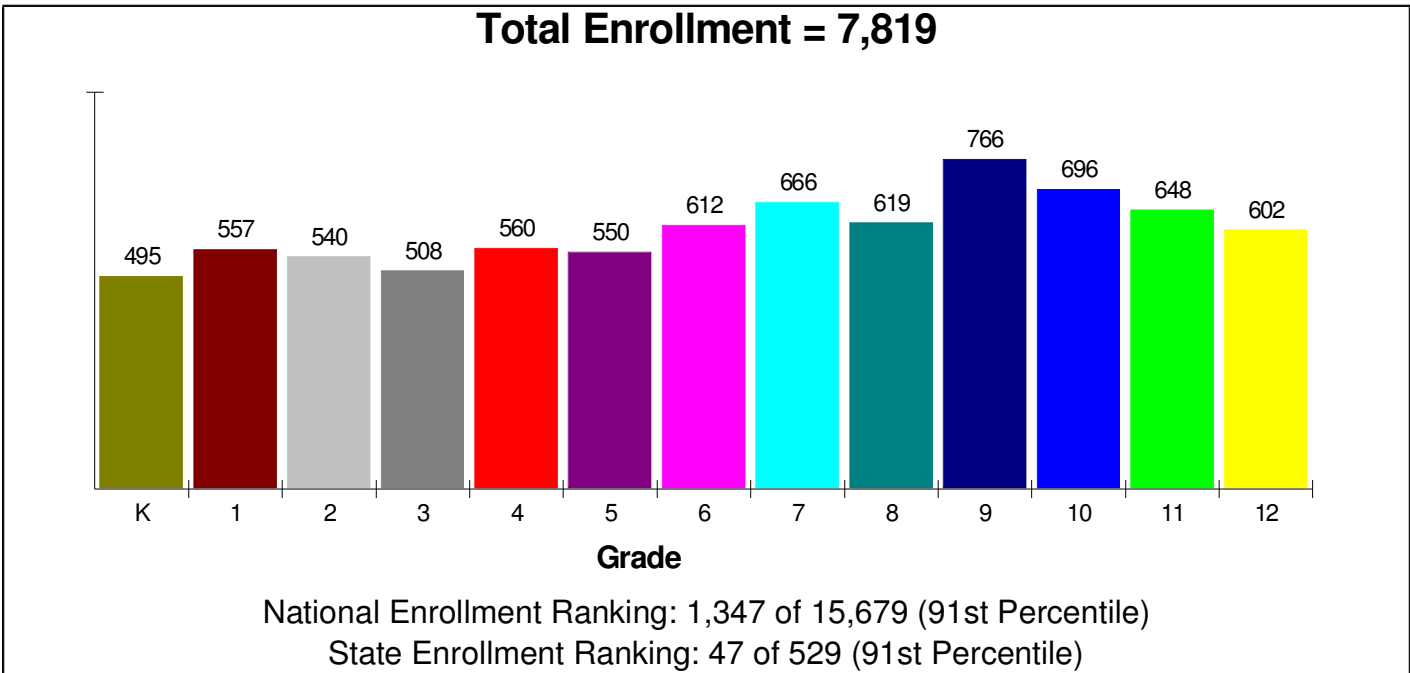

General Facts FOR EAST PENN SCHOOLS

EAST PENN SCHOOLS		
800 PINE STREET		
EMMAUS, PA 18049		
Type:	(610)966-8300	Independent Local District
Grade Range:		K - 12
Schools:		9
Teacher:		452
Students:		7,819
Student/Teacher Ratio:		17.3 To 1
Student/Librarian Ratio:		977.4 To 1
Secondary Student/Guidance Ratio:		185.8 To 1

Student Enrollment By Grade FOR EAST PENN SCHOOLS

Prepared by RE/MAX Real Estate