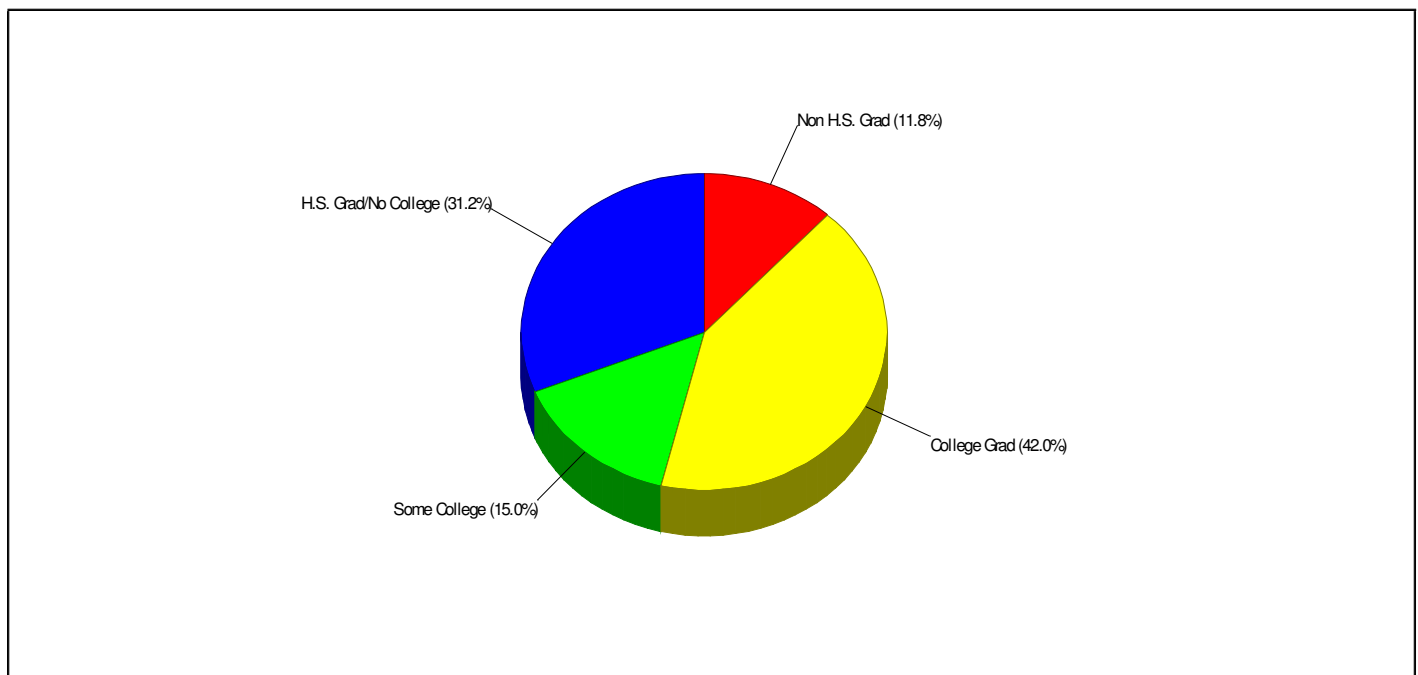

Parent Education Level FOR EAST PENN SCHOOLS

Prepared by RE/MAX Real Estate