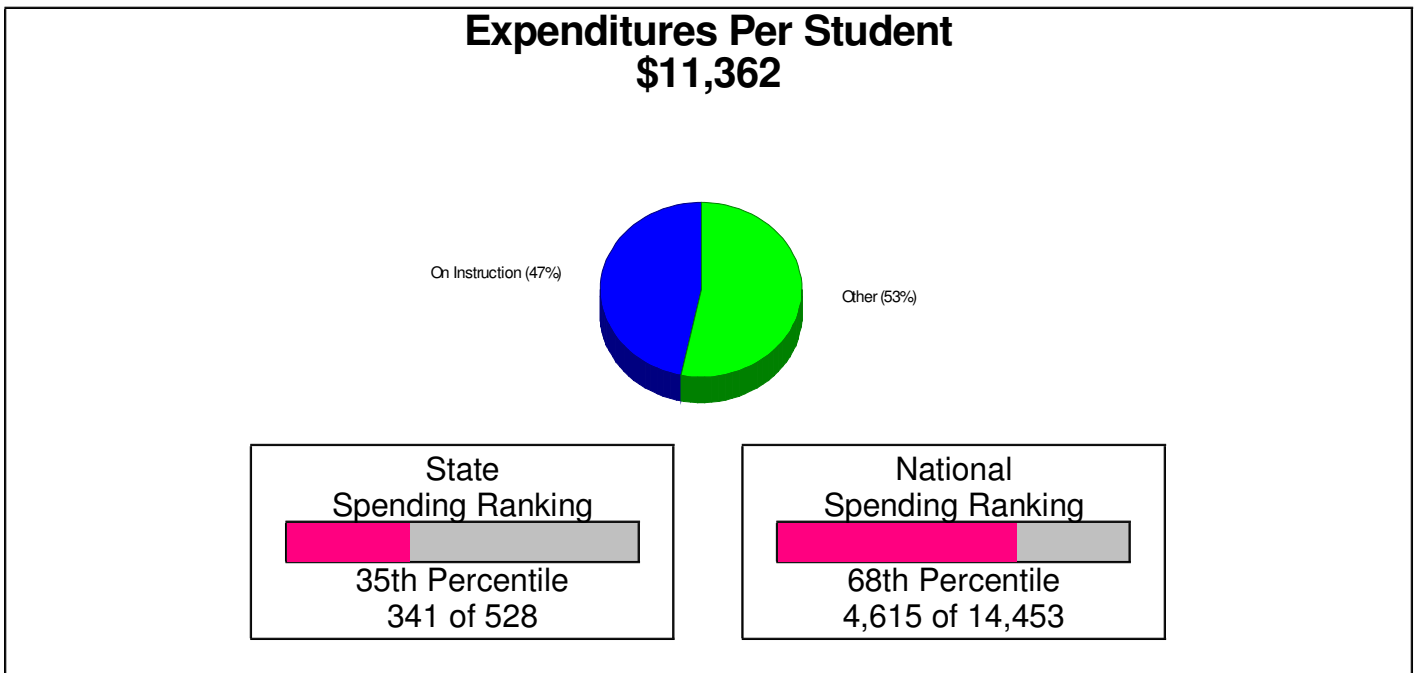

School Expenditures FOR EAST PENN SCHOOLS

Expenditures Per Student
$11,362