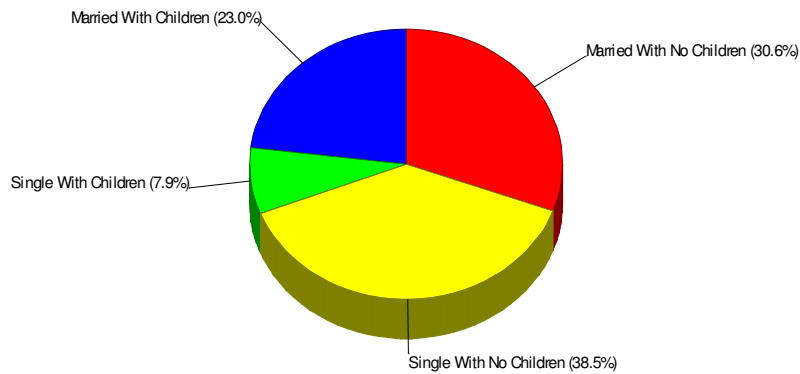

Age Breakdown For Lehigh County Average Age = 38.2 Years

Household Characteristics For Lehigh County

53.6% Married
30.9% With Children

Adult Education Level For Lehigh County

**83.4% High School Graduates
31.6% College Graduates**