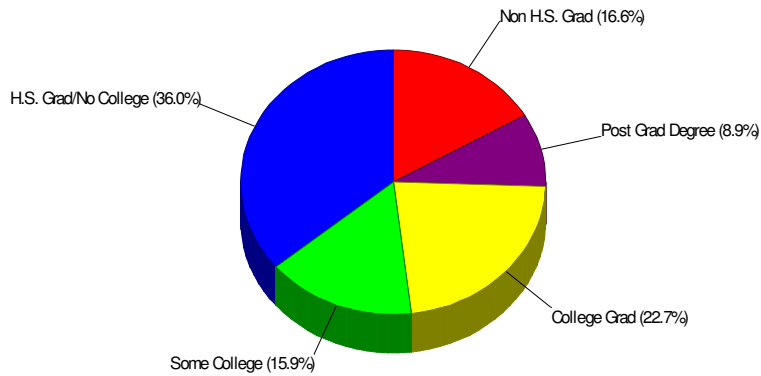

Age Breakdown For Lehigh County Average Age = 38.2 Years

Household Characteristics For Lehigh County

53.6% Married
30.9% With Children

Adult Education Level For Lehigh County

**83.4% High School Graduates
31.6% College Graduates**