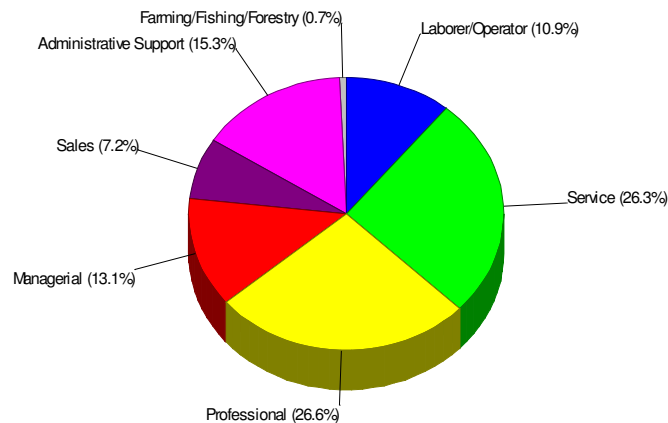

70.0% Married
40.6% With Children

Prepared by RE/MAX Real Estate

Adult Education Level For Township of Lynn

**89.1% High School Graduates
36.5% College Graduates**

Employment For Township of Lynn

Average Travel Time To Work = 33.5 Minutes