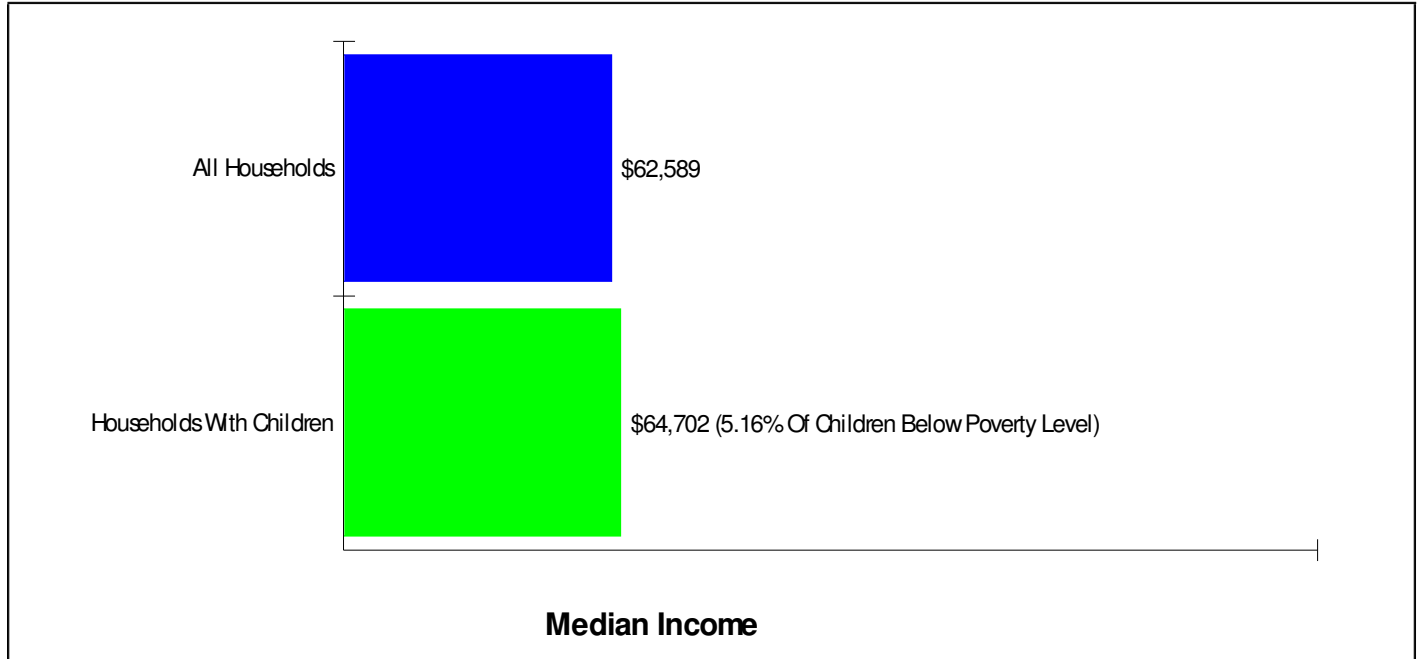

Students/Teachers: 375/26

Mascot: Tigers

School Colors : Gold & Black

Income FOR NORTHWESTERN LEHIGH SCHOOLS

Parent Education Level FOR NORTHWESTERN LEHIGH SCHOOLS

Prepared by RE/MAX Real Estate

Private Schools