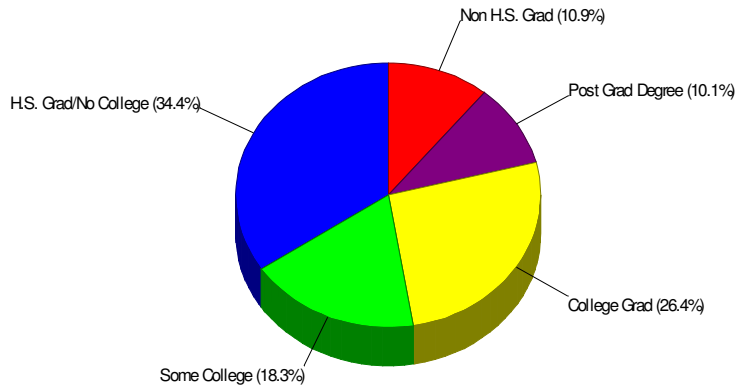

LYNN, TOWNSHIP OF, PA

Area Facts

Lynn, Township of

Prepared by RE/MAX Real Estate

Income For Township of Lynn

Population For Township of Lynn

Age Breakdown For Township of Lynn Average Age = 37.3 Years

Household Characteristics For Township of Lynn

70.0% Married
40.6% With Children

Prepared by RE/MAX Real Estate

Adult Education Level For Township of Lynn

**89.1% High School Graduates
36.5% College Graduates**

Employment For Township of Lynn

Average Travel Time To Work = 33.5 Minutes

Occupation

Prepared by RE/MAX Real Estate

School Information

Lynn, Township of

General Facts FOR NORTHWESTERN LEHIGH SCHOOLS

NORTHWESTERN LEHIGH SCHOOLS
6493 ROUTE 309
NEW TRIPOLI, PA 18066

Type:	(610)298-8661	Independent Local District
Grade Range:		K - 12
Schools:		4
Teacher:		154
Students:		2,341
Student/Teacher Ratio:		15.2 To 1
Student/Librarian Ratio:		585.3 To 1
Secondary Student/Guidance Ratio:		196.3 To 1

Student Enrollment By Grade FOR NORTHWESTERN LEHIGH SCHOOLS

Total Enrollment = 2,341

National Enrollment Ranking: 4,279 of 15,679 (72nd Percentile)
State Enrollment Ranking: 267 of 529 (49th Percentile)