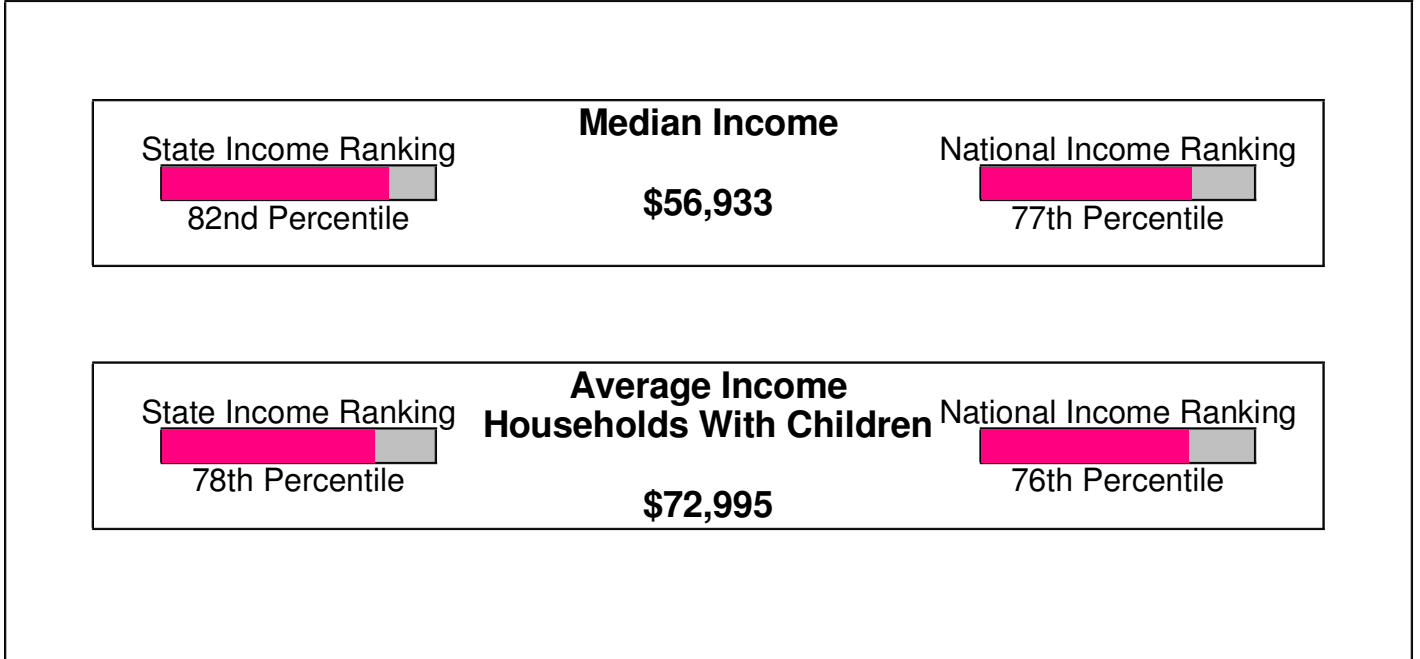

LYNN, TOWNSHIP OF, PA

Area Facts

Lynn, Township of

Prepared by RE/MAX Real Estate

Income For Township of Lynn

Population For Township of Lynn

Age Breakdown For Township of Lynn Average Age = 37.3 Years

Household Characteristics For Township of Lynn