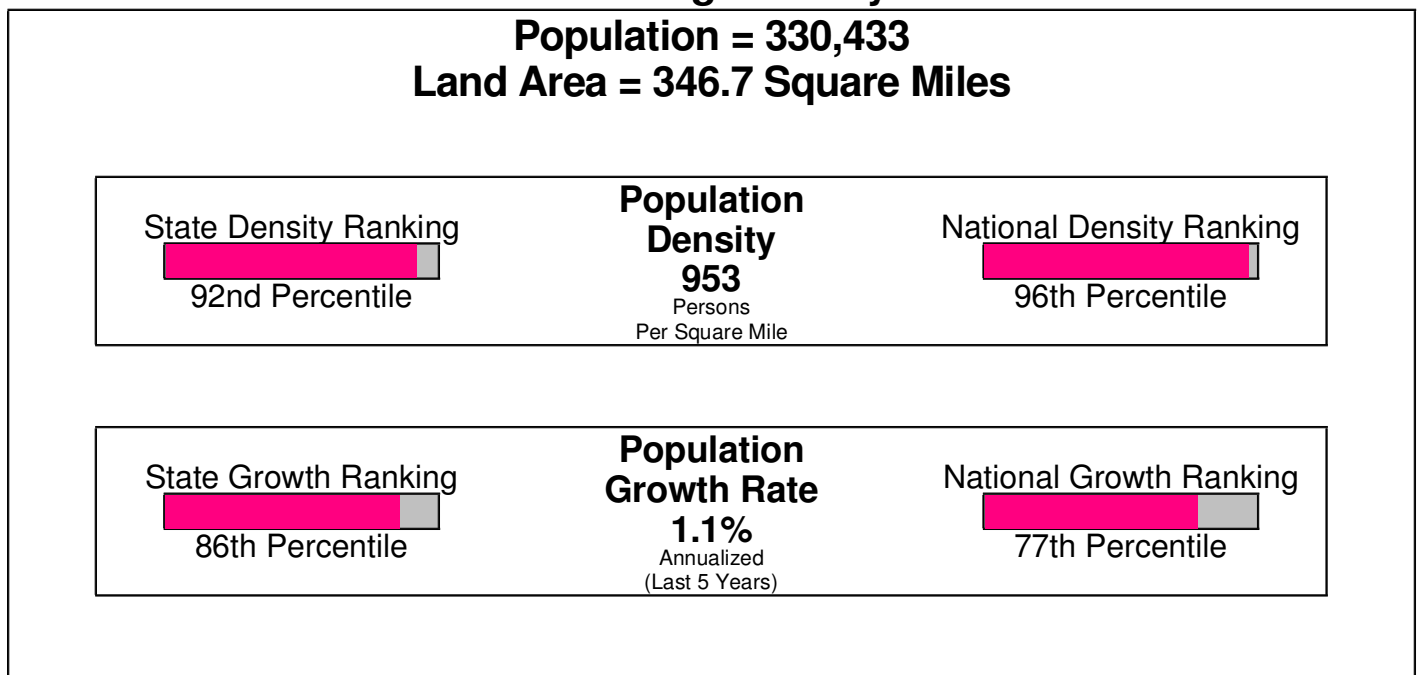

Denomination: Churches, Denomination Unknown**Phone:** (610)756-6892**Distance from Subject:** 6.20 miles

County Facts

Lynn, Township of

Prepared by RE/MAX Real Estate

Income For Lehigh County

Population For Lehigh County