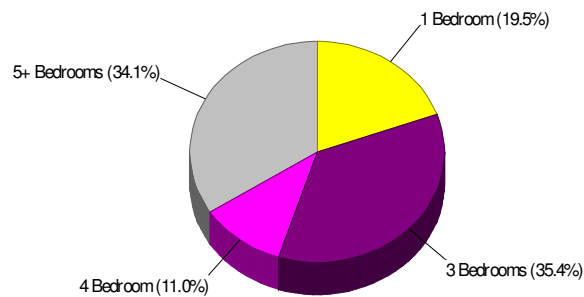

Prepared by RE/MAX Real Estate

Housing Characteristics For Neighborhood Within Township of Lynn

Average Age of Housing 28 years

Type of Dwelling

Home Ownership For Neighborhood Within Township of Lynn

Owner Occupied Households = 79.5%
Median Housing Value = \$285,333
Median Number of Bedrooms = 3

Home Size Breakdown

Prepared by RE/MAX Real Estate

Rental

For Neighborhood Within Township of Lynn

Renter Occupied Households = 20.5%
Median Monthly Rent = \$863
Median Number of Bedrooms = 3

Home Size Breakdown