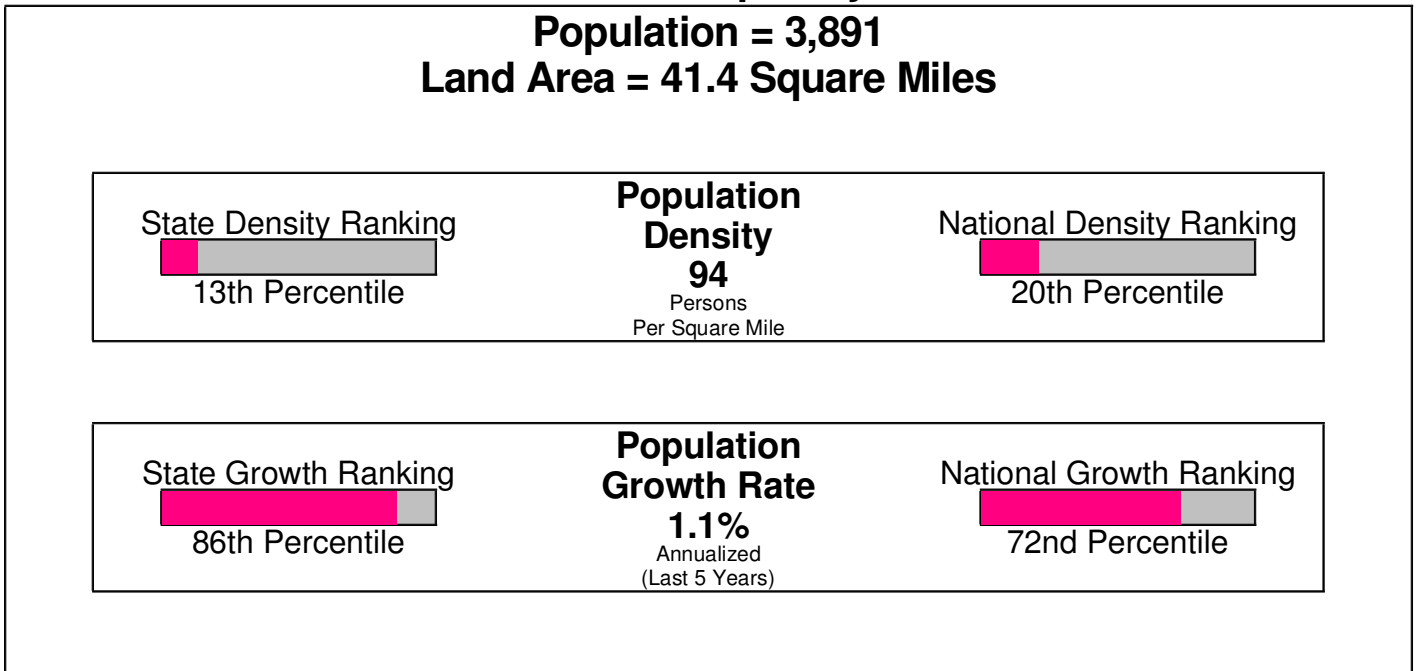

LYNN, TOWNSHIP OF, PA

Area Facts

Lynn, Township of

Prepared by RE/MAX Real Estate

Income For Township of Lynn

Population For Township of Lynn

Age Breakdown For Township of Lynn Average Age = 37.3 Years

Household Characteristics For Township of Lynn

70.0% Married
40.6% With Children

Prepared by RE/MAX Real Estate

Adult Education Level For Township of Lynn

**89.1% High School Graduates
36.5% College Graduates**

Employment For Township of Lynn

Average Travel Time To Work = 33.5 Minutes