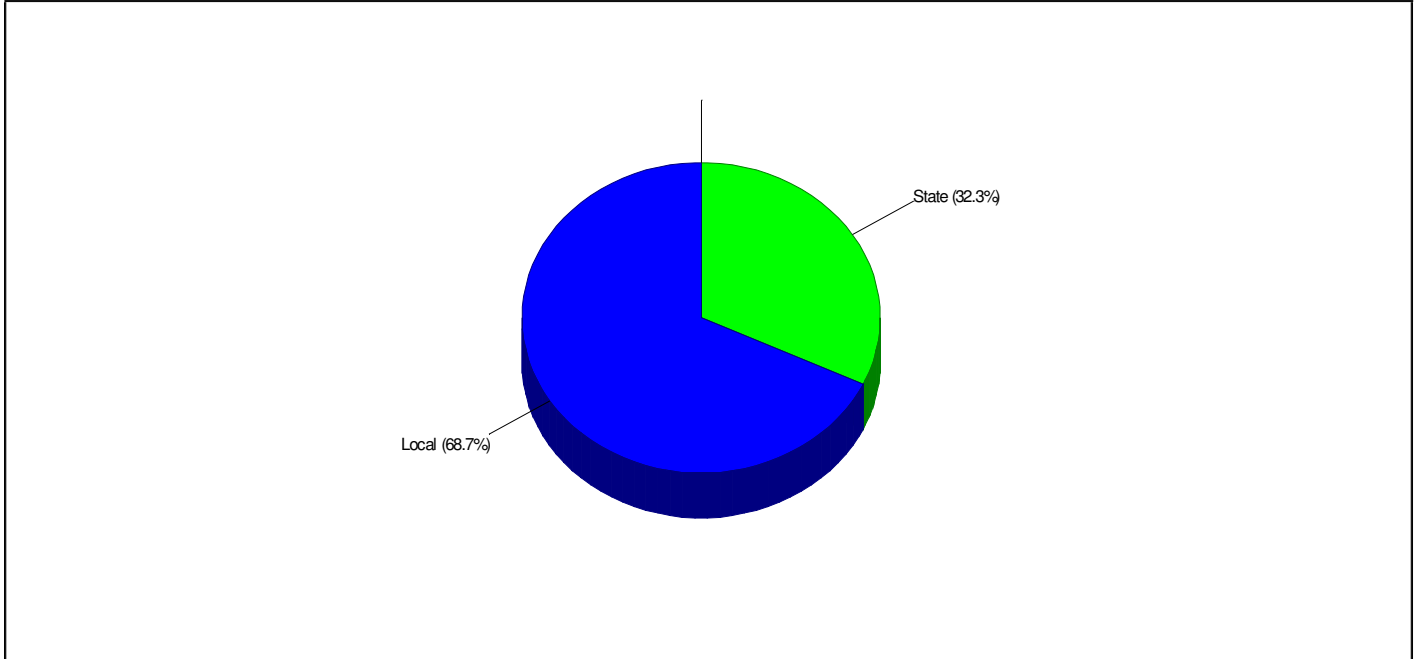

School Funding FOR NORTHWESTERN LEHIGH SCHOOLS