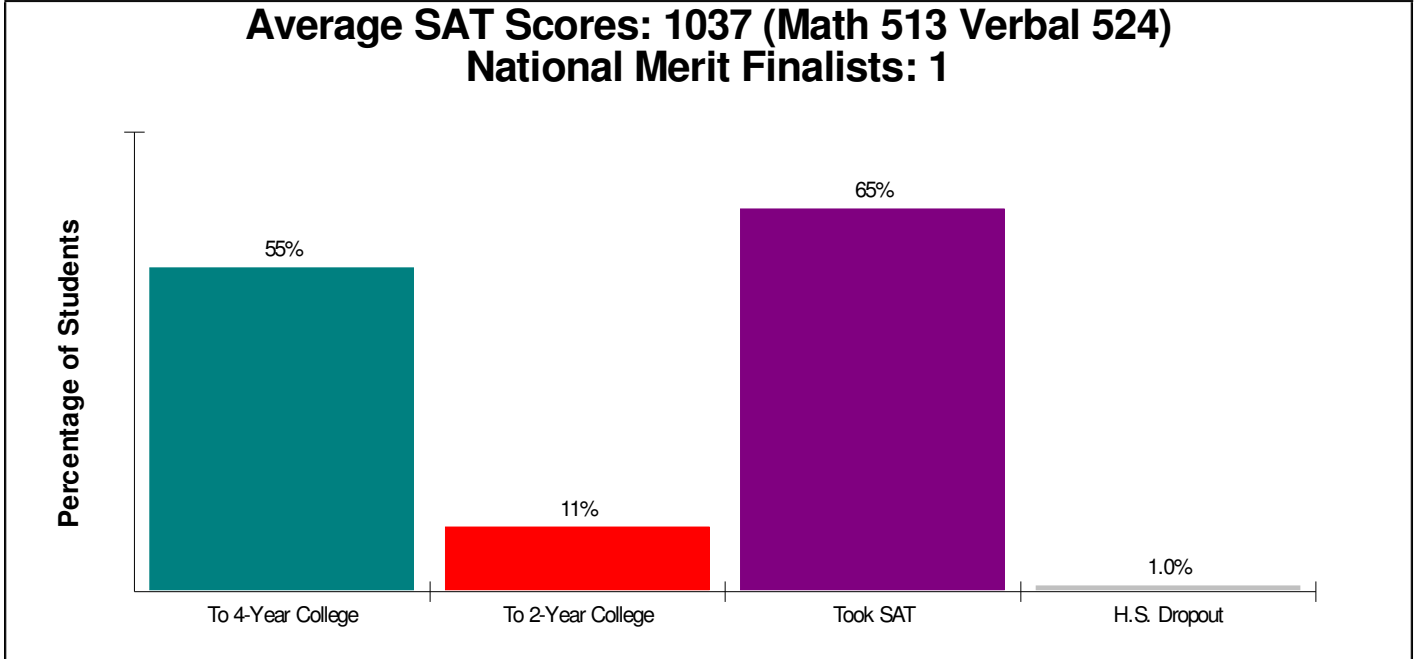

High School Statistics FOR NORTHWESTERN LEHIGH SCHOOLS

Average SAT Scores: 1037 (Math 513 Verbal 524)
National Merit Finalists: 1