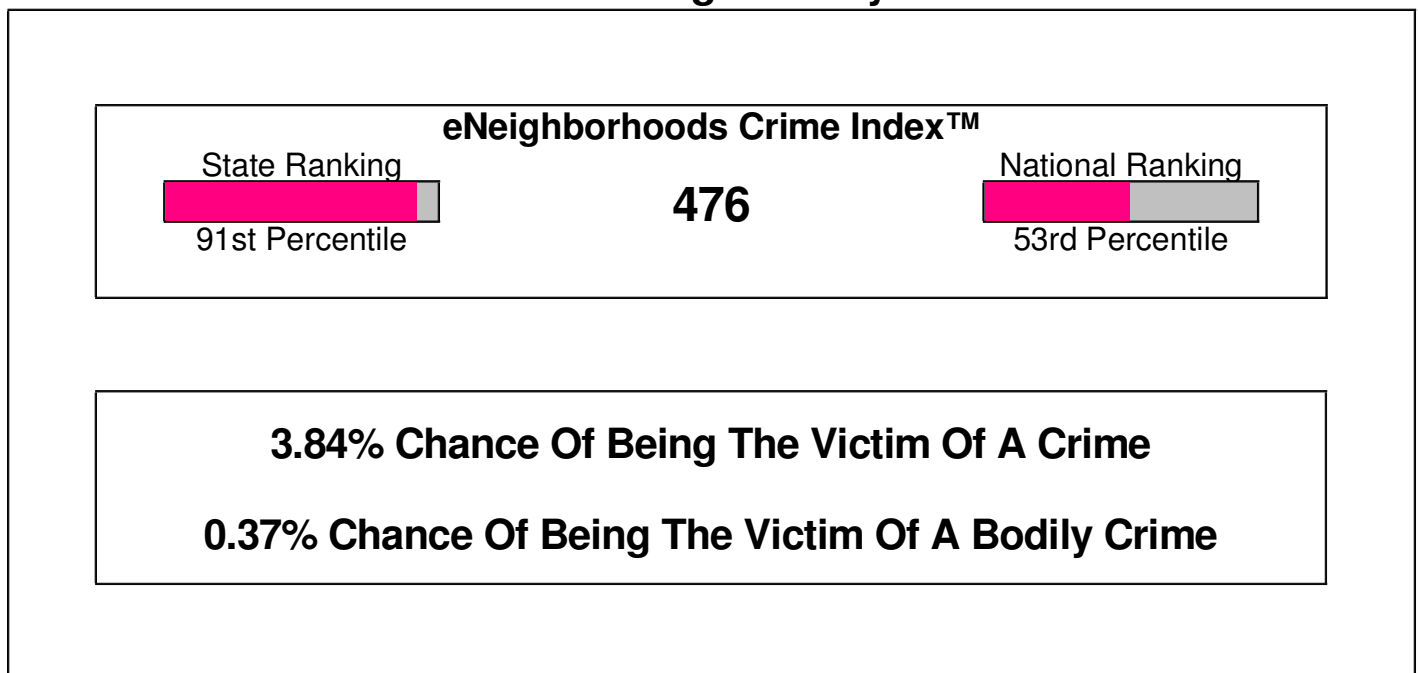

Crime Index For Lehigh County