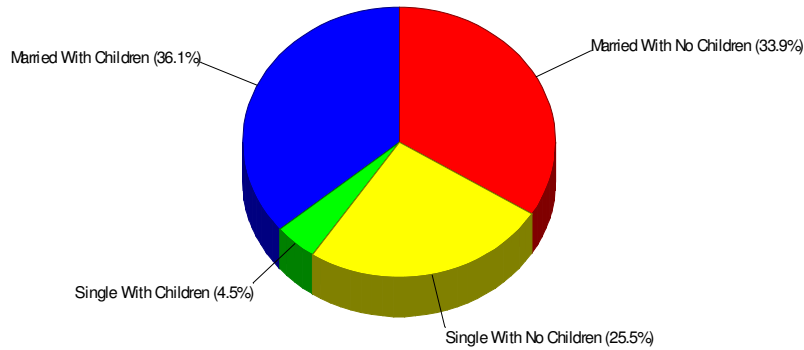

LYNN, TOWNSHIP OF, PA

Area Facts

Lynn, Township of

Prepared by RE/MAX Real Estate

Income For Township of Lynn

Population For Township of Lynn

Age Breakdown For Township of Lynn Average Age = 37.3 Years

Household Characteristics For Township of Lynn

70.0% Married
40.6% With Children

Prepared by RE/MAX Real Estate

Adult Education Level For Township of Lynn

**89.1% High School Graduates
36.5% College Graduates**

Employment For Township of Lynn

Average Travel Time To Work = 33.5 Minutes