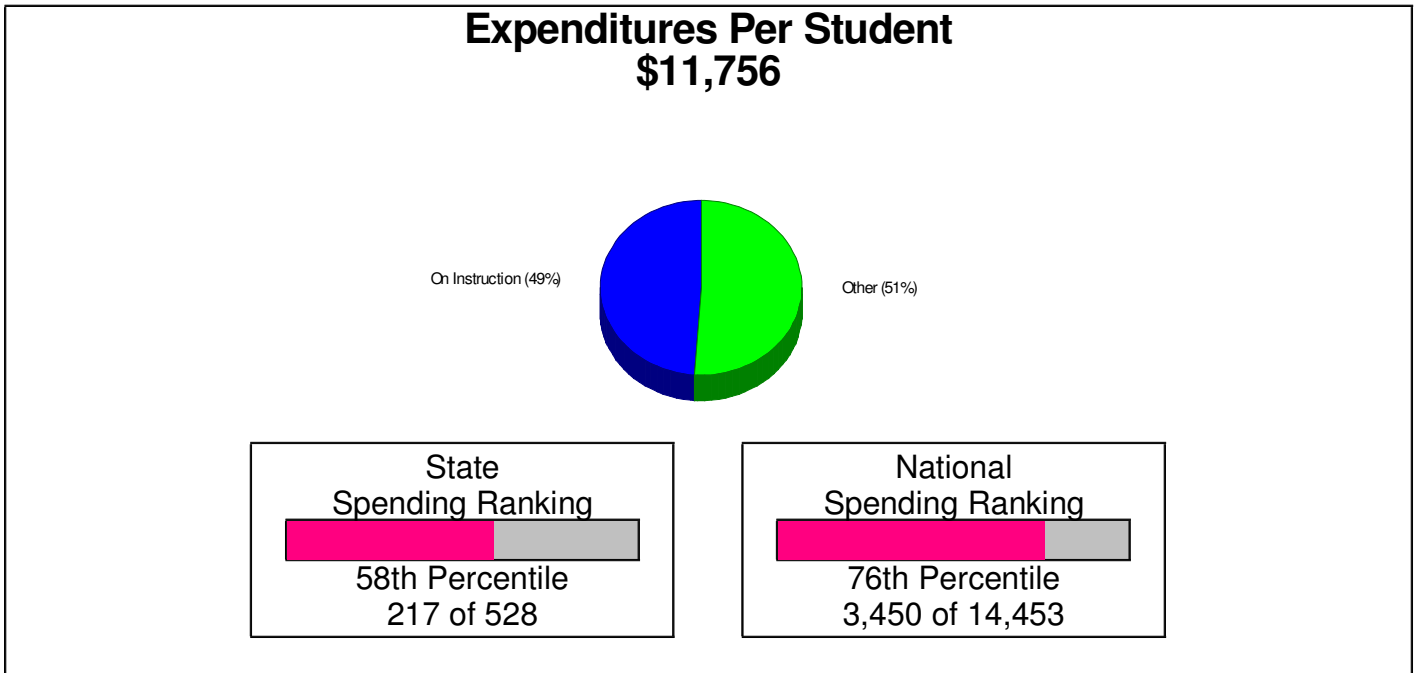

School Expenditures FOR NORTHWESTERN LEHIGH SCHOOLS

Expenditures Per Student
$11,756