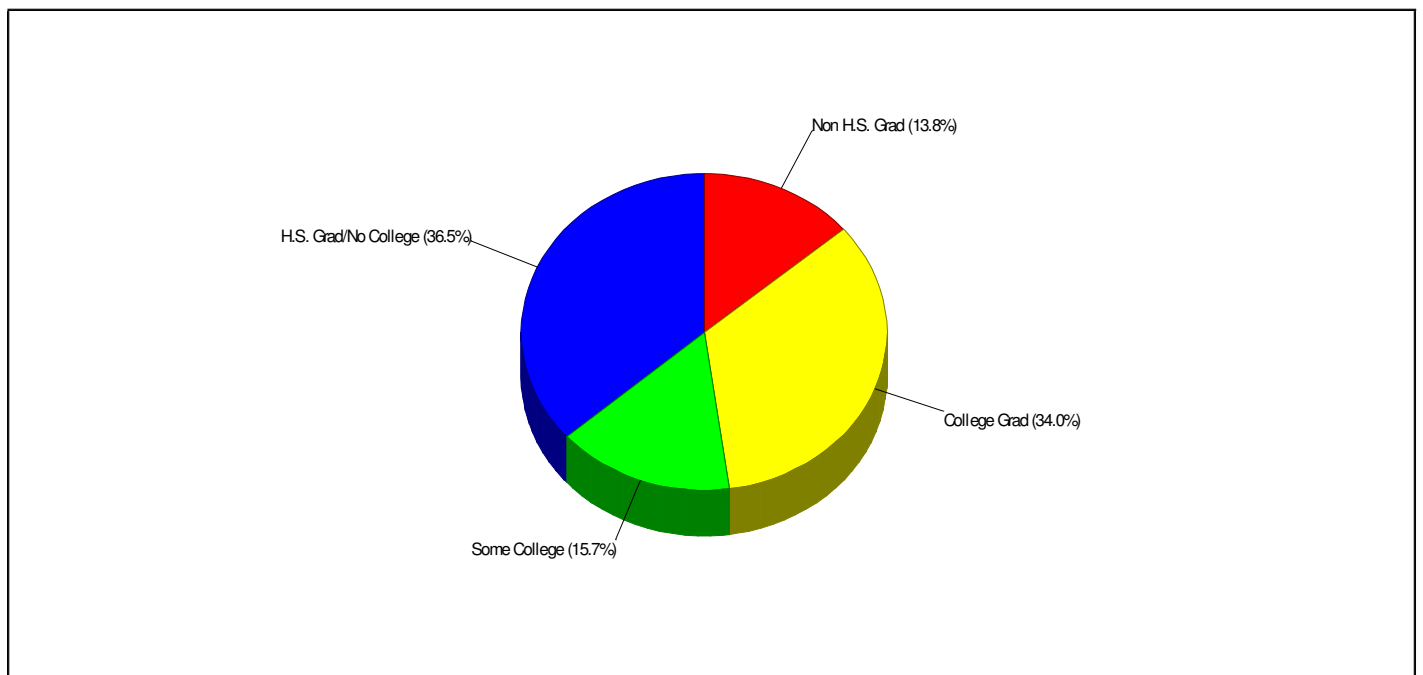

Students/Teachers: 375/26

Mascot: Tigers

School Colors : Gold & Black

Income FOR NORTHWESTERN LEHIGH SCHOOLS

Parent Education Level FOR NORTHWESTERN LEHIGH SCHOOLS

Prepared by RE/MAX Real Estate

Private Schools