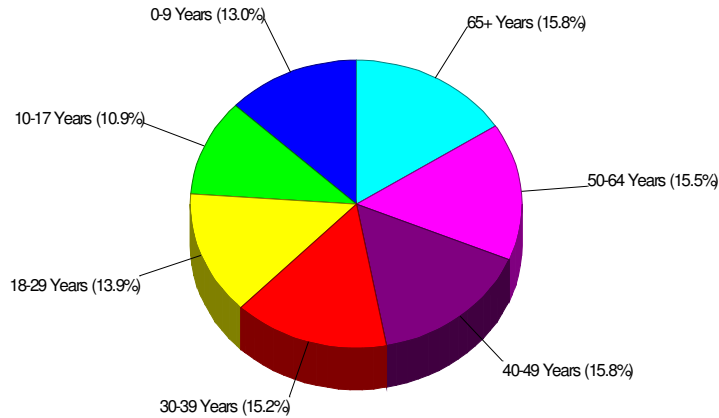

Age Breakdown For Lehigh County Average Age = 38.2 Years

Household Characteristics For Lehigh County

53.6% Married
30.9% With Children

Adult Education Level For Lehigh County

**83.4% High School Graduates
31.6% College Graduates**