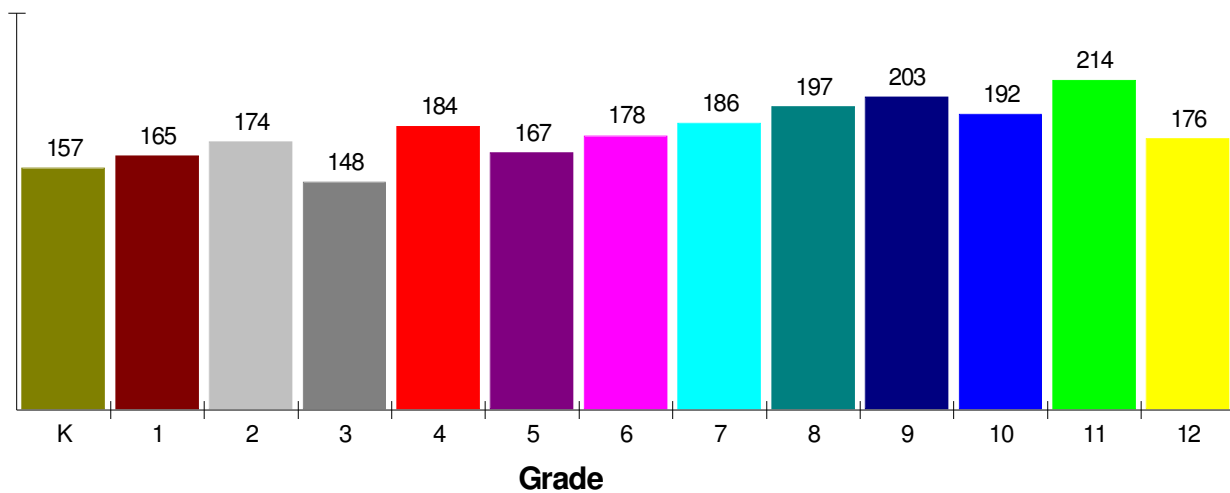

Occupation

Prepared by RE/MAX Real Estate

School Information

Lynn, Township of

General Facts FOR NORTHWESTERN LEHIGH SCHOOLS

NORTHWESTERN LEHIGH SCHOOLS
6493 ROUTE 309
NEW TRIPOLI, PA 18066

Type:	(610)298-8661	Independent Local District
Grade Range:		K - 12
Schools:		4
Teacher:		154
Students:		2,341
Student/Teacher Ratio:		15.2 To 1
Student/Librarian Ratio:		585.3 To 1
Secondary Student/Guidance Ratio:		196.3 To 1

Student Enrollment By Grade FOR NORTHWESTERN LEHIGH SCHOOLS

Total Enrollment = 2,341

National Enrollment Ranking: 4,279 of 15,679 (72nd Percentile)
State Enrollment Ranking: 267 of 529 (49th Percentile)