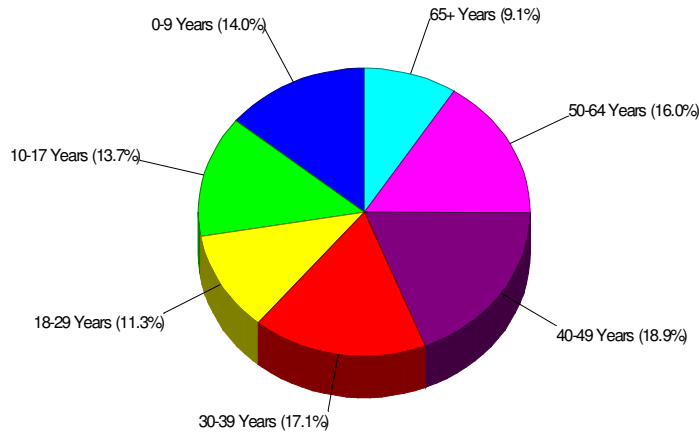

LYNN, TOWNSHIP OF, PA

Area Facts

Lynn, Township of

Prepared by RE/MAX Real Estate

Income For Township of Lynn

Population For Township of Lynn

Age Breakdown For Township of Lynn Average Age = 37.3 Years

Household Characteristics For Township of Lynn

70.0% Married
40.6% With Children

Prepared by RE/MAX Real Estate

Adult Education Level For Township of Lynn

**89.1% High School Graduates
36.5% College Graduates**

Employment For Township of Lynn

Average Travel Time To Work = 33.5 Minutes