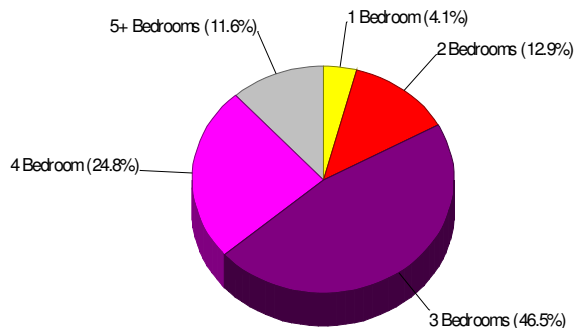

Prepared by RE/MAX Real Estate

Housing Characteristics For Neighborhood Within Township of Lynn

Average Age of Housing 28 years

Type of Dwelling

Home Ownership For Neighborhood Within Township of Lynn

Owner Occupied Households = 79.5%
Median Housing Value = \$285,333
Median Number of Bedrooms = 3

Home Size Breakdown

Prepared by RE/MAX Real Estate

Rental

For Neighborhood Within Township of Lynn

Renter Occupied Households = 20.5%
Median Monthly Rent = \$863
Median Number of Bedrooms = 3

Home Size Breakdown