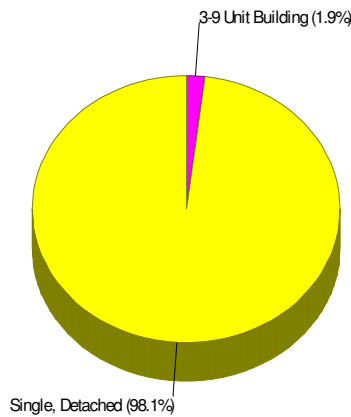

Housing Characteristics For Neighborhood Within Township of Lynn

Average Age of Housing 28 years

Type of Dwelling

Home Ownership For Neighborhood Within Township of Lynn

Owner Occupied Households = 79.5%
Median Housing Value = $285,333
Median Number of Bedrooms = 3