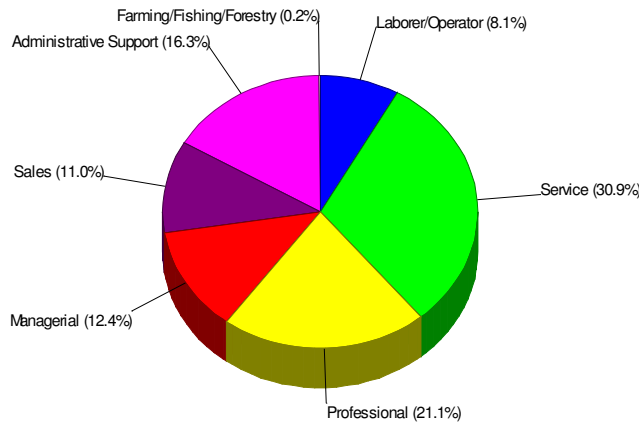

Employment For Lehigh County

Average Travel Time To Work = 23.9 Minutes

Occupation