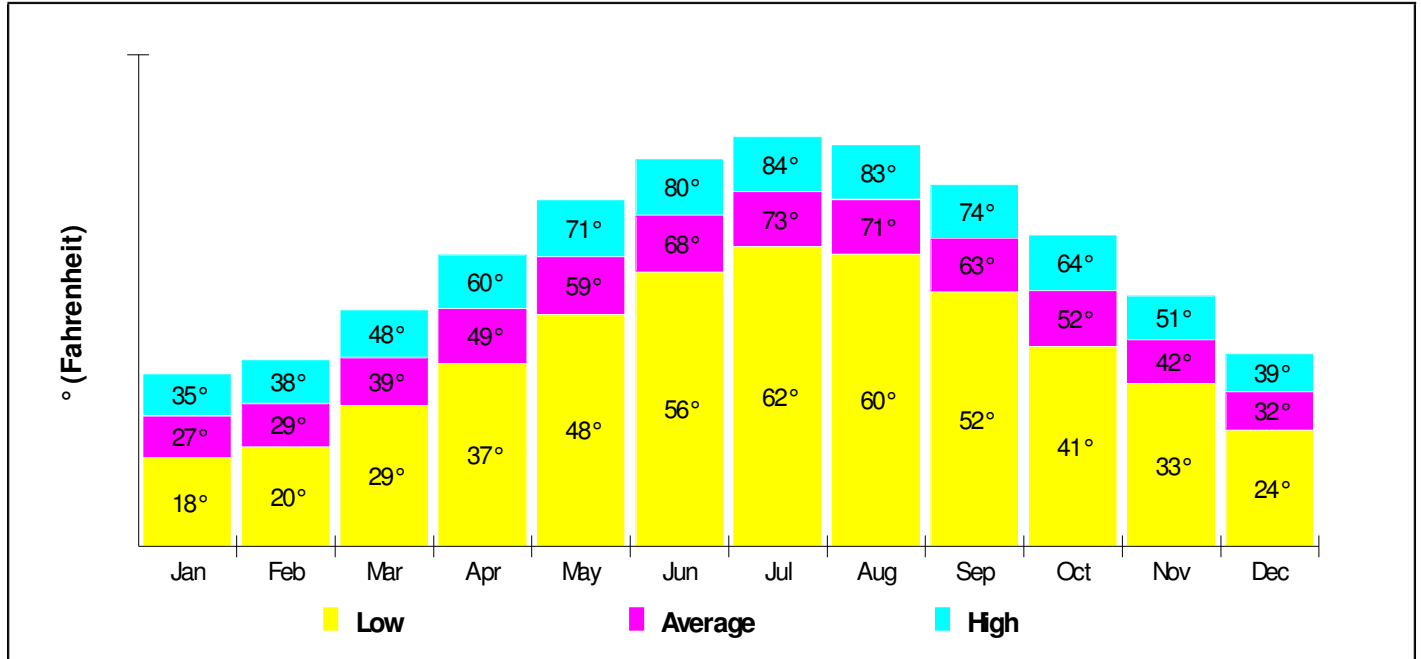

Crime Incidents For Lehigh County

Crime Index For Lehigh County

Climate Information

Lynn, Township of

Prepared by RE/MAX Real Estate

Temperature Measured at PALMERTON, PA (elevation = 410ft.)

Average Precipitation Measured at PALMERTON, PA (elevation = 410ft.)