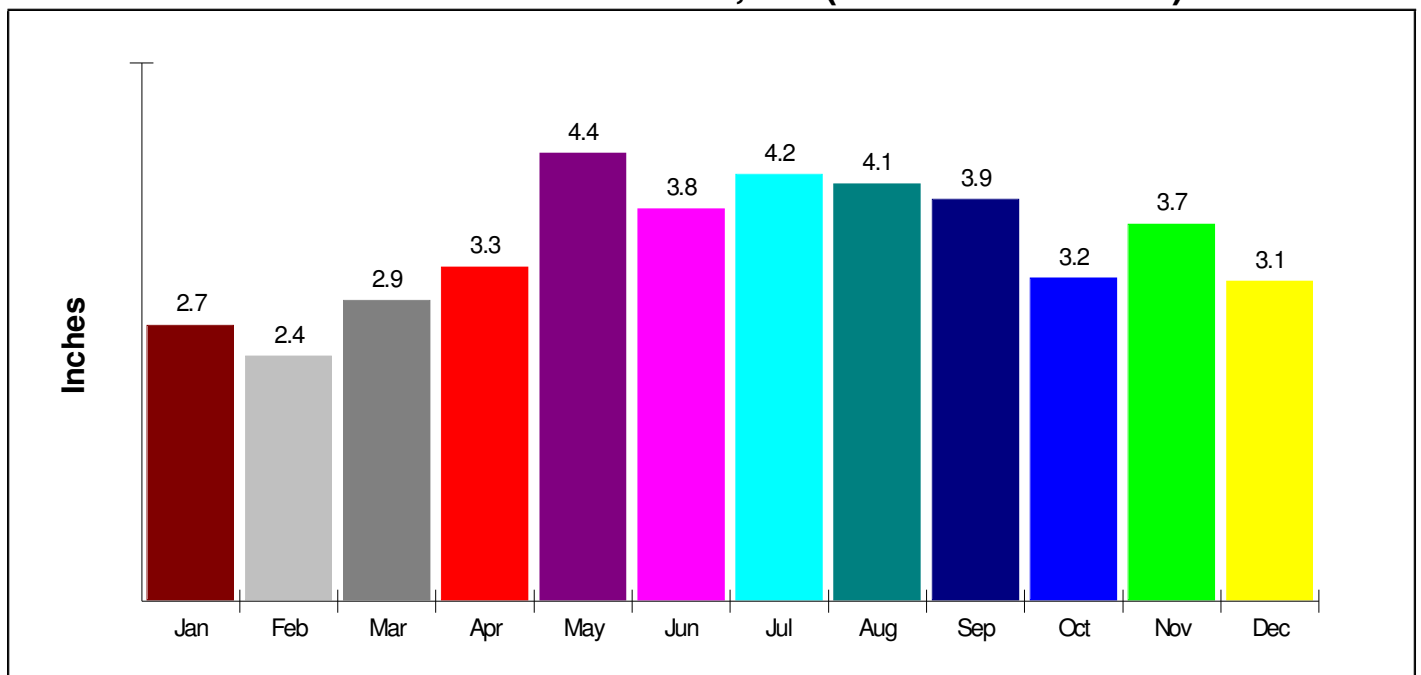

Crime Incidents For Lehigh County

Crime Index For Lehigh County

Climate Information

Lynn, Township of

Prepared by RE/MAX Real Estate

Temperature Measured at PALMERTON, PA (elevation = 410ft.)

Average Precipitation Measured at PALMERTON, PA (elevation = 410ft.)