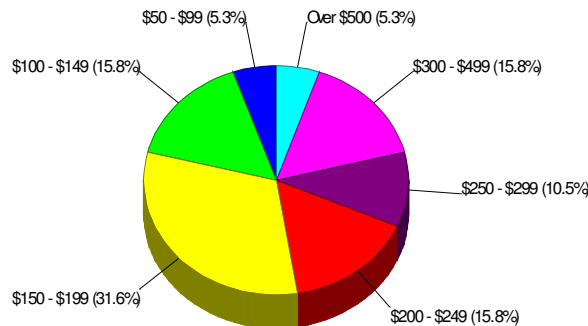

Home Sales Pricing Pattern (Closest 20)

Median Price = $190,000
Average Price = $277,842