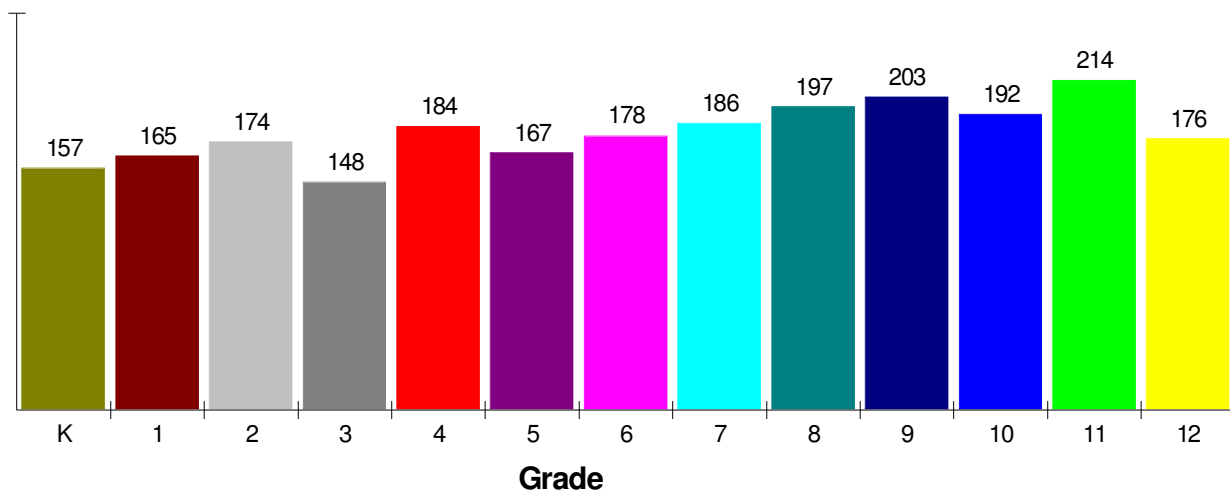

LYNN, TOWNSHIP OF, PA

School Information

Lynn, Township of

Prepared by RE/MAX Real Estate

**General Facts
FOR NORTHWESTERN LEHIGH SCHOOLS**

NORTHWESTERN LEHIGH SCHOOLS
6493 ROUTE 309
NEW TRIPOLI, PA 18066

Type:	(610)298-8661	Independent Local District
Grade Range:		K - 12
Schools:		4
Teacher:		154
Students:		2,341
Student/Teacher Ratio:		15.2 To 1
Student/Librarian Ratio:		585.3 To 1
Secondary Student/Guidance Ratio:		196.3 To 1

**Student Enrollment By Grade
FOR NORTHWESTERN LEHIGH SCHOOLS**

Total Enrollment = 2,341

National Enrollment Ranking: 4,279 of 15,679 (72nd Percentile)
State Enrollment Ranking: 267 of 529 (49th Percentile)