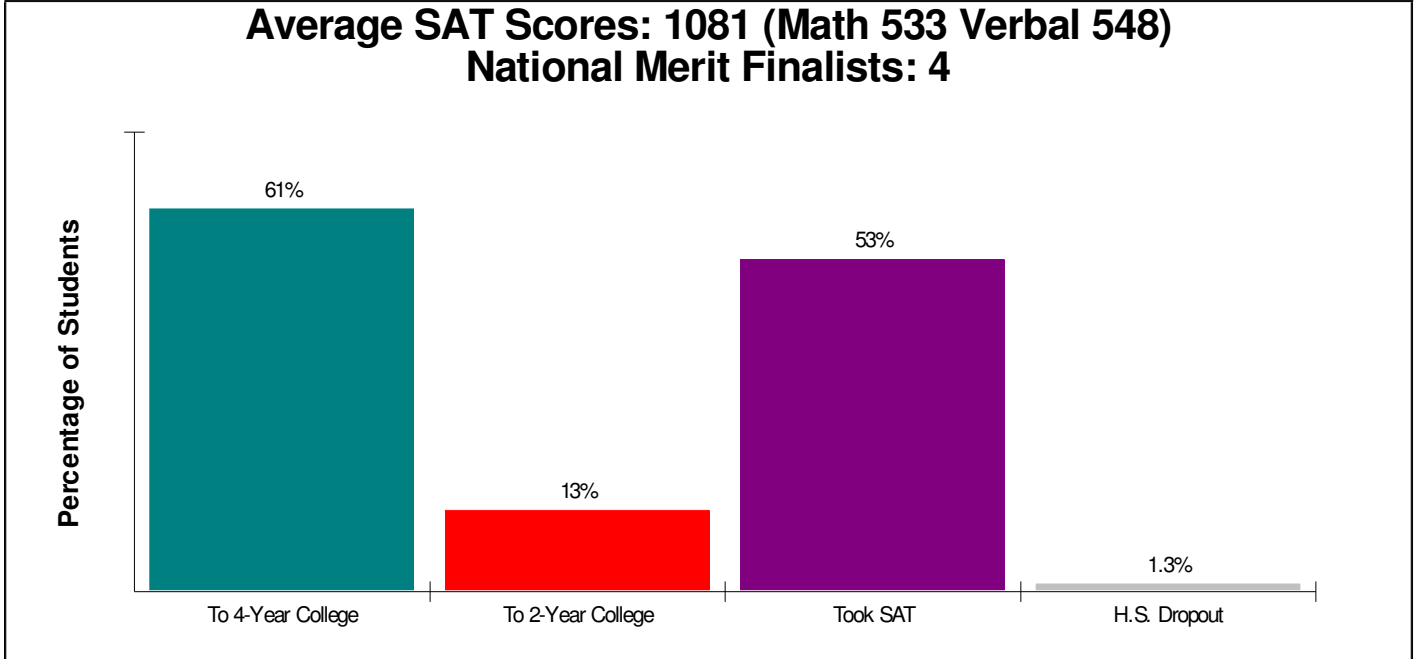

Student Enrollment By Grade FOR EAST PENN SCHOOLS

High School Statistics FOR EAST PENN SCHOOLS

Average SAT Scores: 1081 (Math 533 Verbal 548)
National Merit Finalists: 4

School Expenditures FOR EAST PENN SCHOOLS