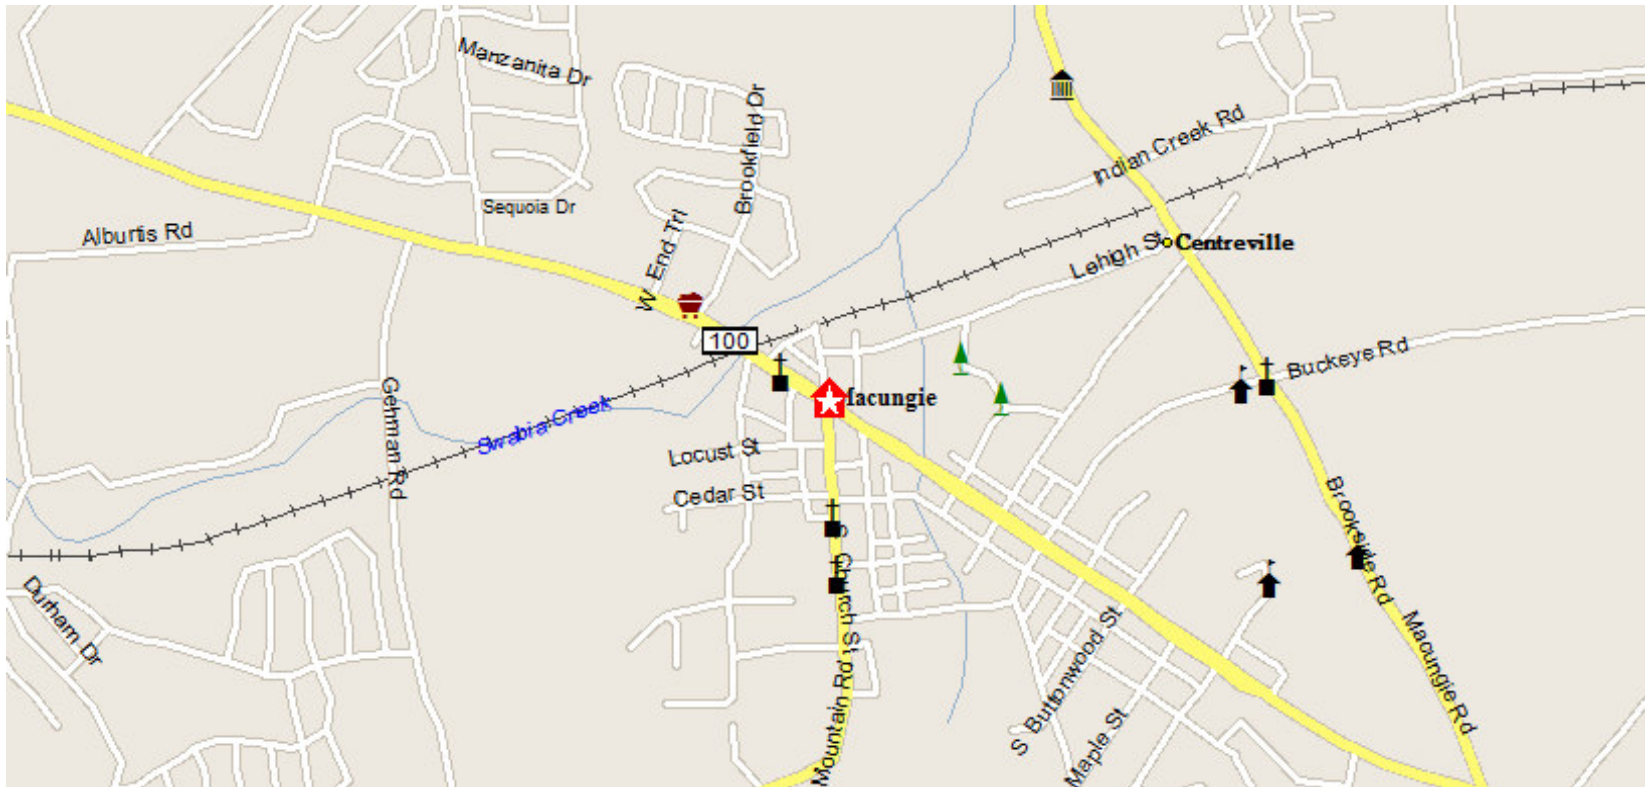

MACUNGIE, BOROUGH OF, PA

School Information

Macungie, Borough of

Prepared by RE/MAX Real Estate

General Facts FOR EAST PENN SCHOOLS

EAST PENN SCHOOLS		
800 PINE STREET		
EMMAUS, PA 18049		
Type:	(610)966-8300	Independent Local District
Grade Range:		K - 12
Schools:		9
Teacher:		452
Students:		7,819
Student/Teacher Ratio:		17.3 To 1
Student/Librarian Ratio:		977.4 To 1
Secondary Student/Guidance Ratio:		185.8 To 1