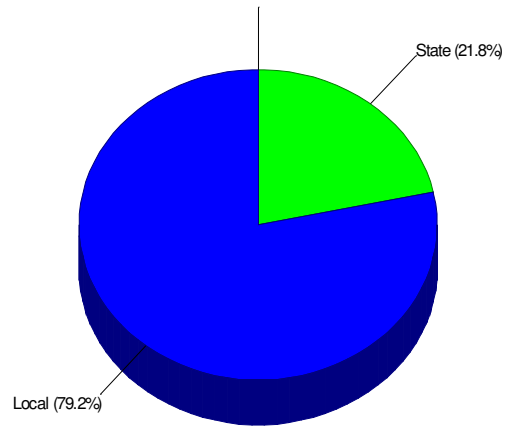

Expenditures Per Student
\$11,362

Prepared by RE/MAX Real Estate

School Funding FOR EAST PENN SCHOOLS

Public Schools for District

EYER MIDDLE SCHOOL
 5616 BUCKEYE RD, MACUNGIE, PA 18062
Distance from Subject: 0.6 Miles
Student/Teacher Ratio: 14.0 to 1
School Type: Regular
Students/Teachers: 741/53
Phone: (610)965-1600
Grades: 6 - 8