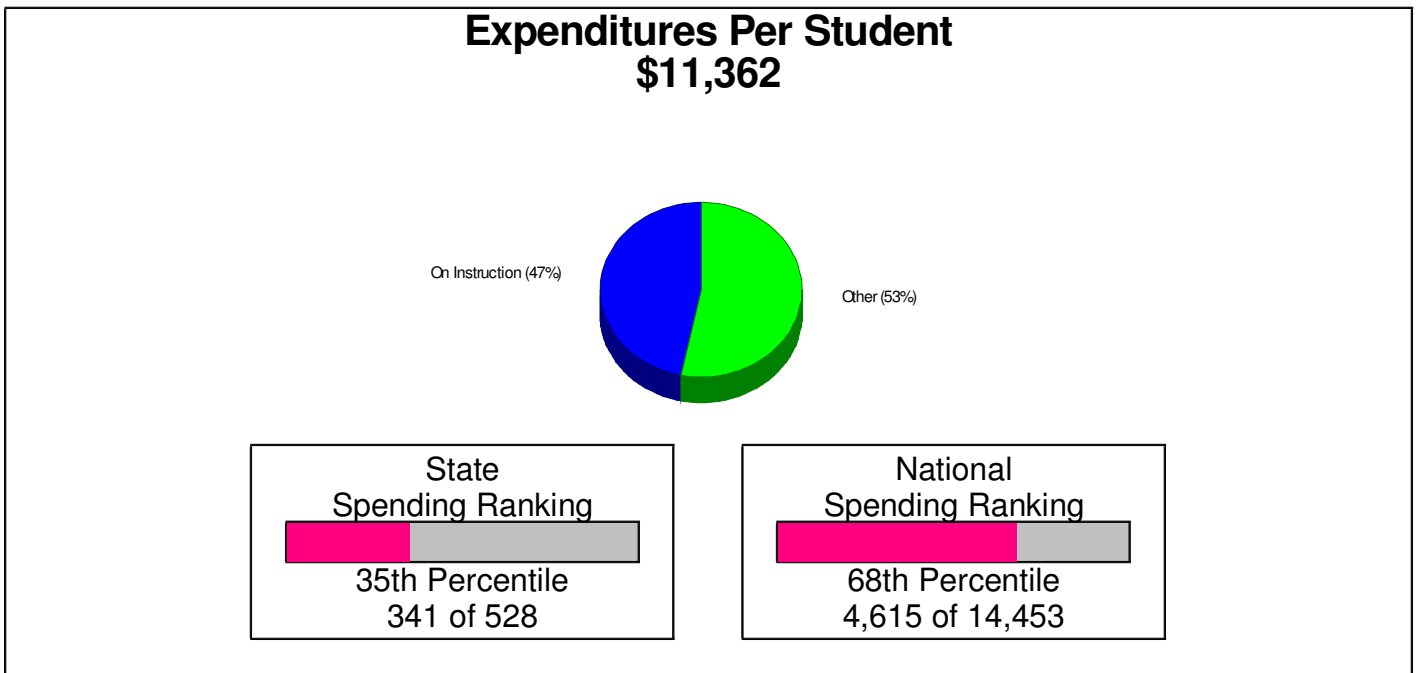

School Expenditures FOR EAST PENN SCHOOLS

Expenditures Per Student
$11,362

Prepared by RE/MAX Real Estate