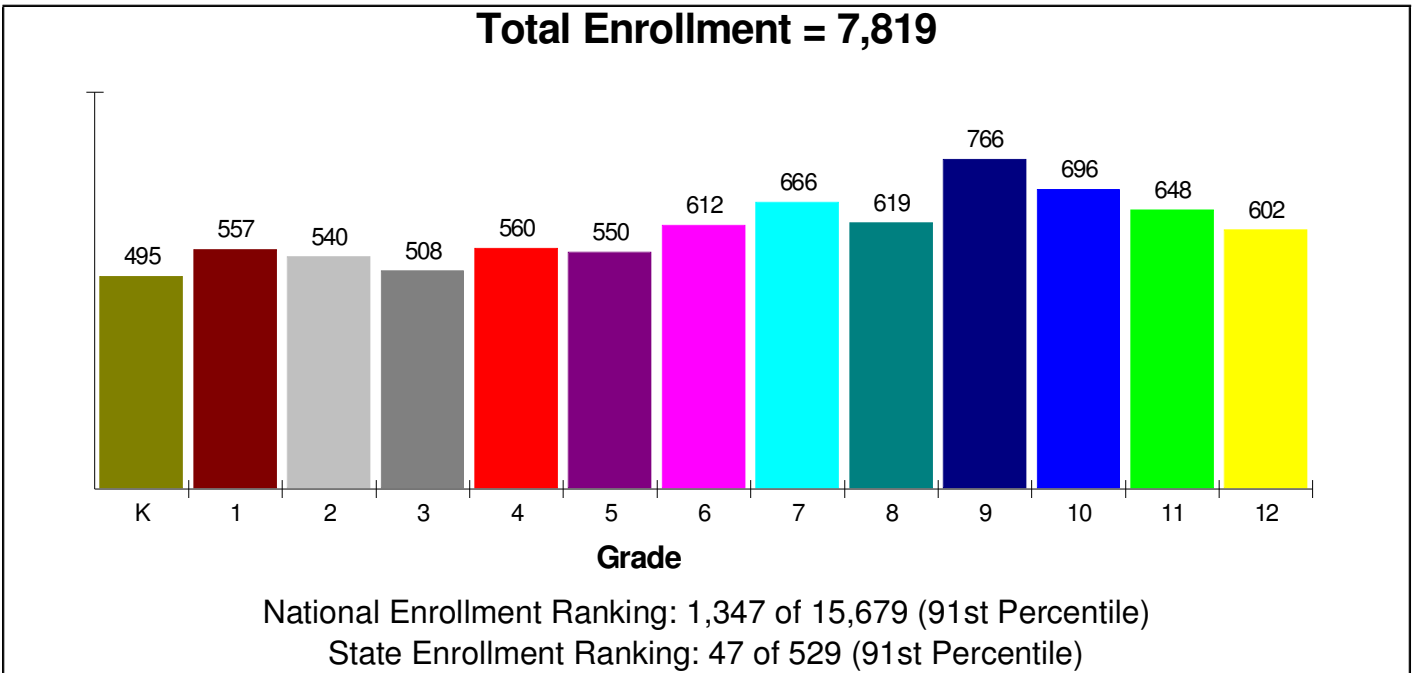

Student Enrollment By Grade FOR EAST PENN SCHOOLS

High School Statistics FOR EAST PENN SCHOOLS

Average SAT Scores: 1081 (Math 533 Verbal 548)
National Merit Finalists: 4

School Expenditures FOR EAST PENN SCHOOLS