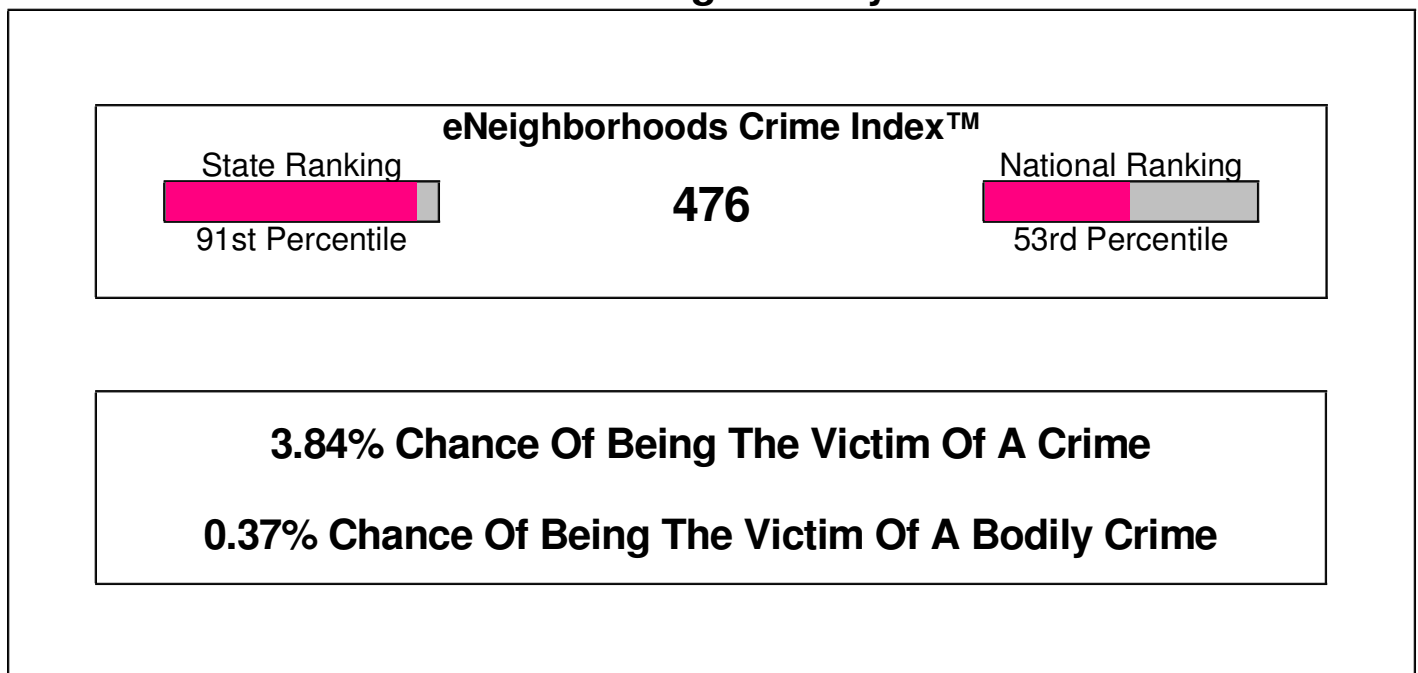

Prepared by RE/MAX Real Estate

Crime Incidents For Lehigh County

Crime Index For Lehigh County

Prepared by RE/MAX Real Estate

Climate Information

North Whitehall, Township of

Prepared by RE/MAX Real Estate

Temperature Measured at ALLENTOWN AIRPORT, PA (elevation = 388ft.)