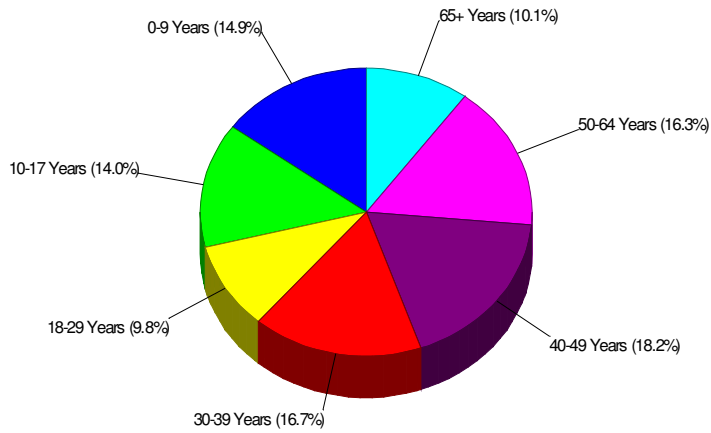

Area Facts

North Whitehall, Township of

Prepared by RE/MAX Real Estate

Income For Township of North Whitehall

Population For Township of North Whitehall

Age Breakdown For Township of North Whitehall

Average Age = 37.3 Years

Household Characteristics For Township of North Whitehall

69.7% Married
39.2% With Children

Prepared by RE/MAX Real Estate

Adult Education Level For Township of North Whitehall

87.7% High School Graduates
40.3% College Graduates