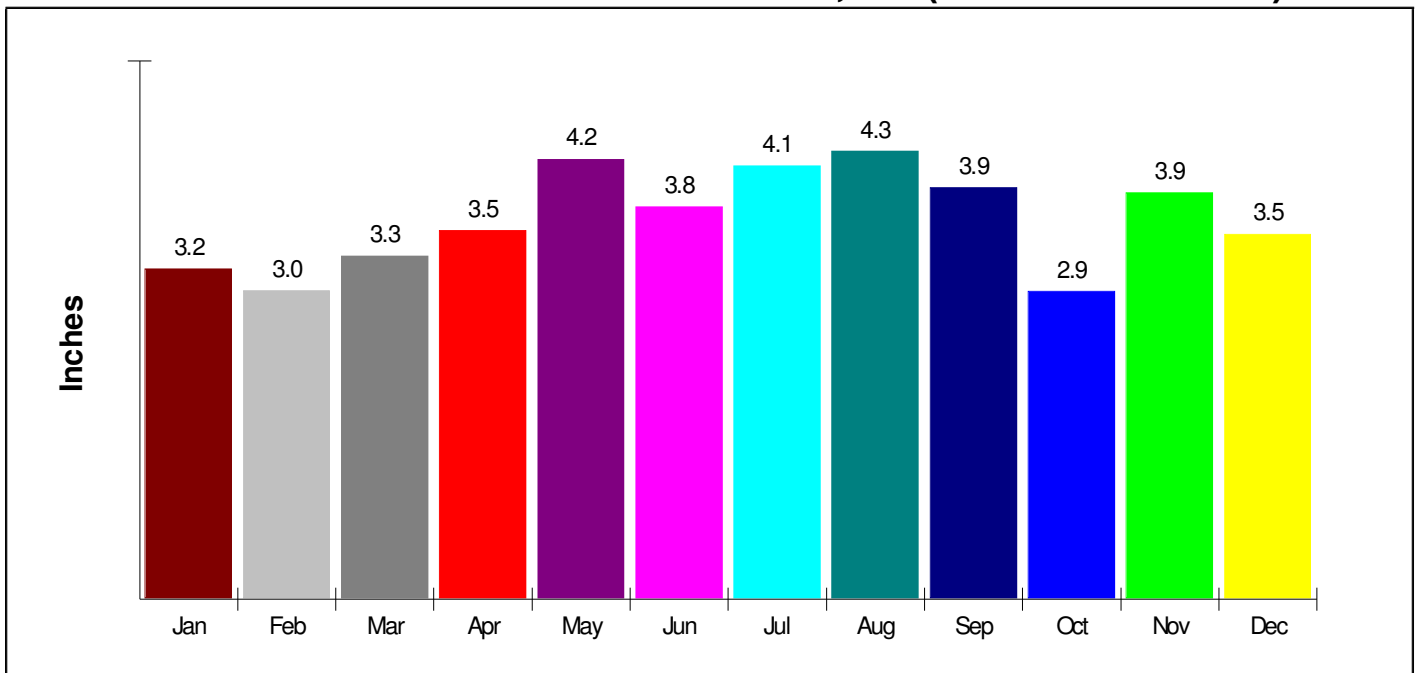

Average Precipitation Measured at ALLENTOWN AIRPORT, PA (elevation = 388ft.)

Prepared by RE/MAX Real Estate