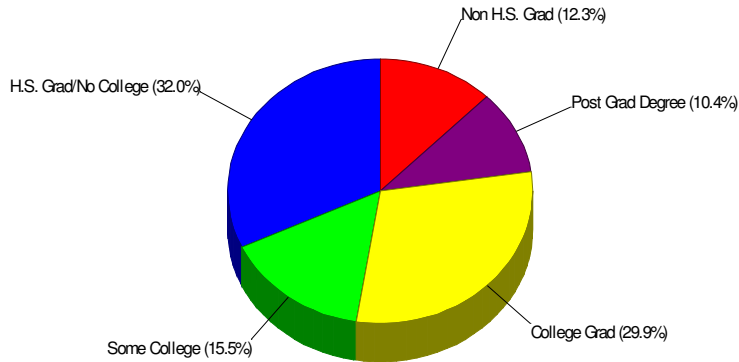

Area Facts

North Whitehall, Township of

Prepared by RE/MAX Real Estate

Income For Township of North Whitehall

Population For Township of North Whitehall

Age Breakdown For Township of North Whitehall

Average Age = 37.3 Years

Household Characteristics For Township of North Whitehall

69.7% Married
39.2% With Children

Prepared by RE/MAX Real Estate

Adult Education Level For Township of North Whitehall

87.7% High School Graduates
40.3% College Graduates