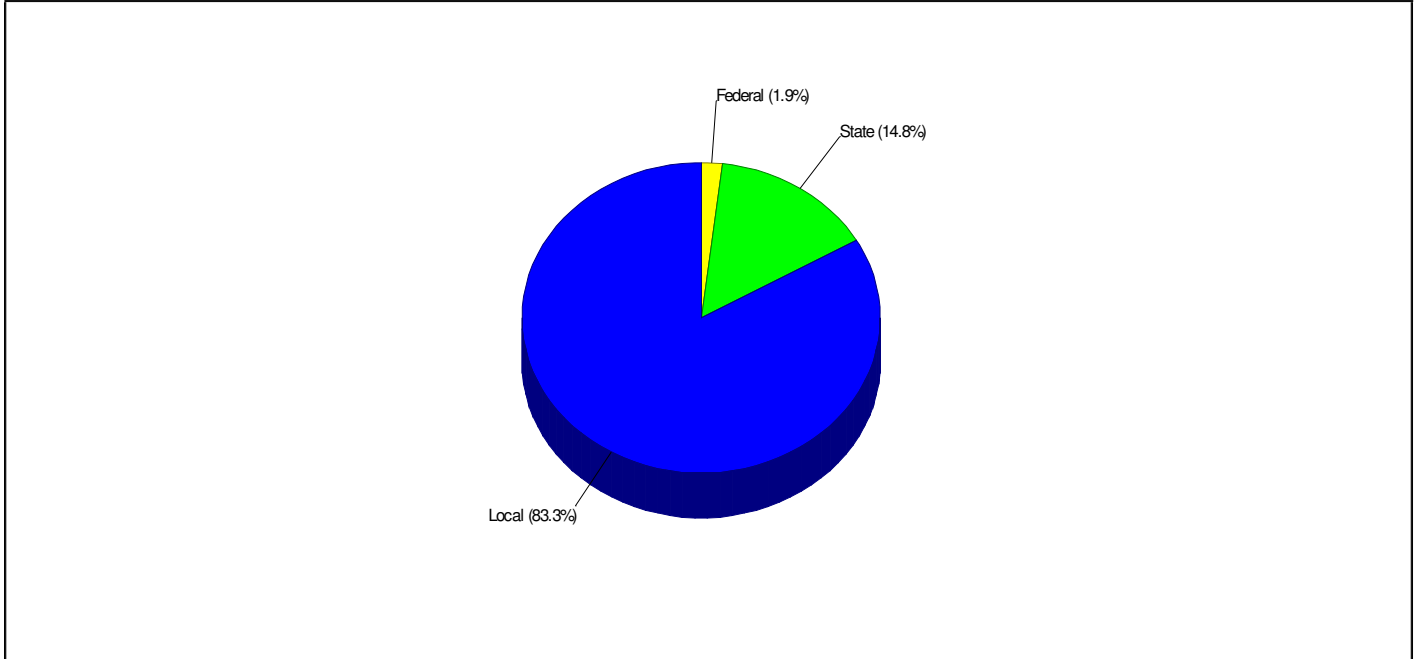

School Funding FOR PARKLAND SCHOOLS