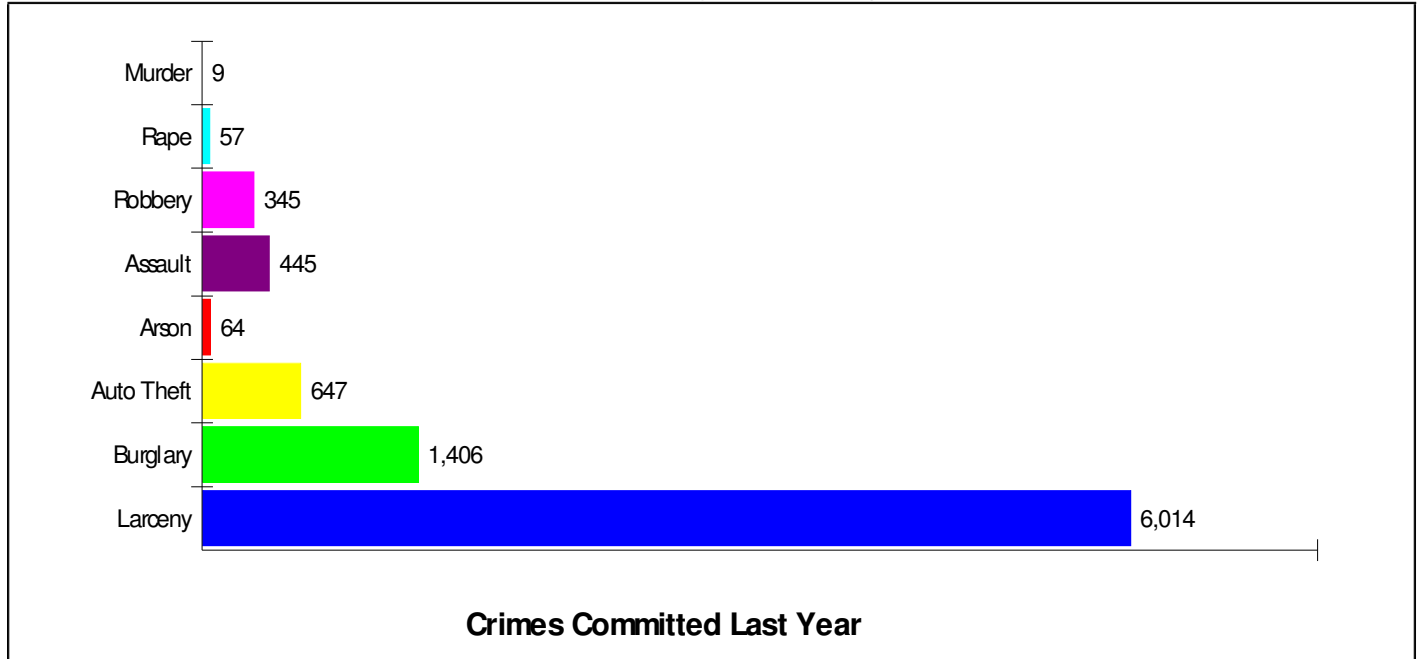

Crime Incidents For Lehigh County