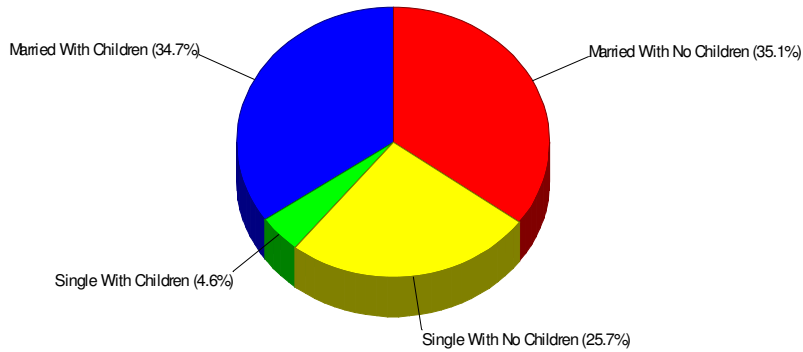

Area Facts

North Whitehall, Township of

Prepared by RE/MAX Real Estate

Income For Township of North Whitehall

Population For Township of North Whitehall

Age Breakdown For Township of North Whitehall

Average Age = 37.3 Years

Household Characteristics For Township of North Whitehall

69.7% Married
39.2% With Children

Prepared by RE/MAX Real Estate

Adult Education Level For Township of North Whitehall

87.7% High School Graduates
40.3% College Graduates