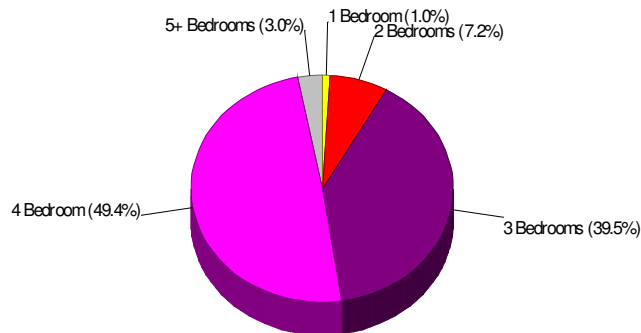

Gender: Coed

Student/Teacher Ratio: 10.0 to 1

Phone: (610)435-7833

Grades: K

Housing Information

North Whitehall, Township of

Prepared by RE/MAX Real Estate

Housing Characteristics For Neighborhood Within Township of North Whitehall

Average Age of Housing 20 years

Type of Dwelling

Home Ownership For Neighborhood Within Township of North Whitehall

Owner Occupied Households = 88.5%
Median Housing Value = \$291,142
Median Number of Bedrooms = 4

Home Size Breakdown

Prepared by RE/MAX Real Estate

Rental

For Neighborhood Within Township of North Whitehall

Renter Occupied Households = 11.5%
Median Monthly Rent = \$475
Median Number of Bedrooms = 3

Home Size Breakdown