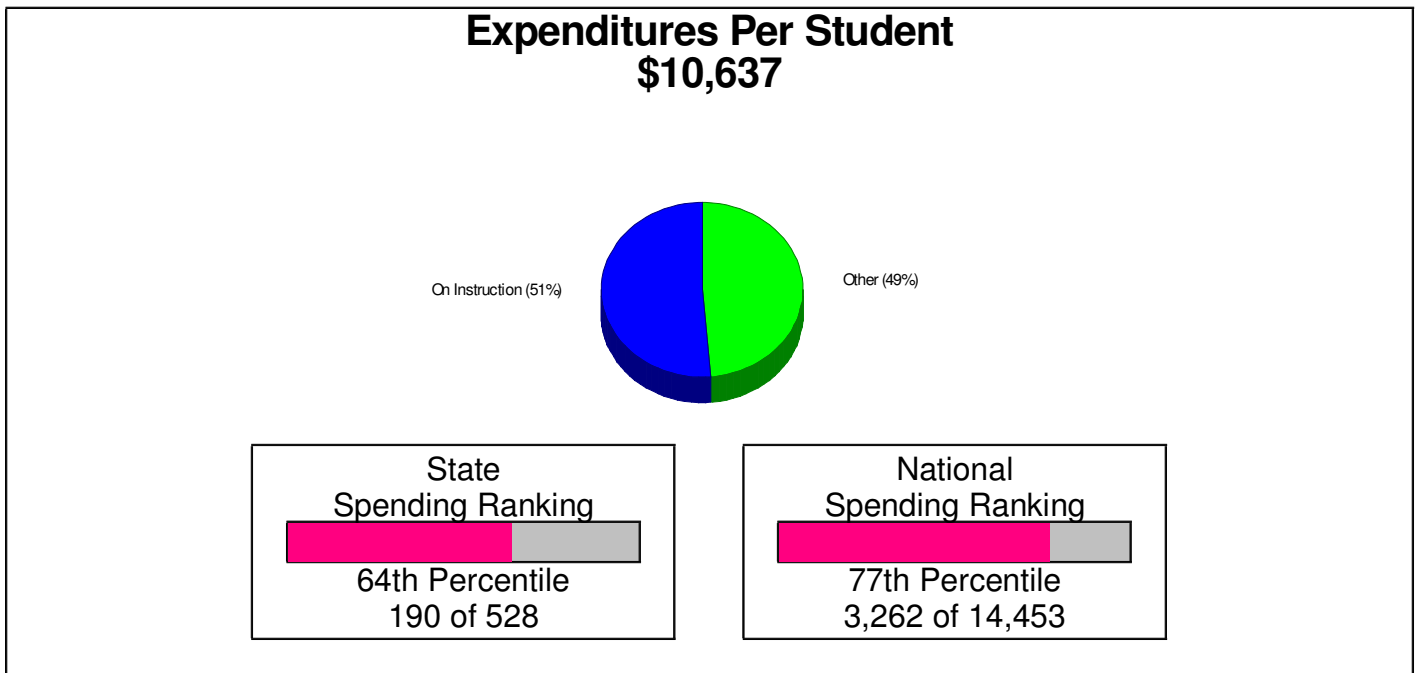

School Expenditures FOR PARKLAND SCHOOLS

Expenditures Per Student
$10,637