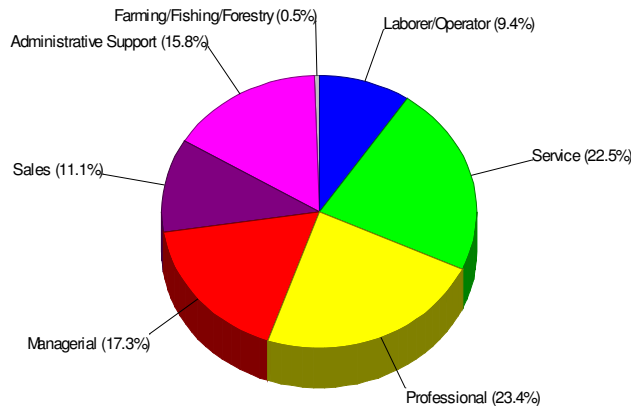

Employment For Township of North Whitehall

Average Travel Time To Work = 25.8 Minutes