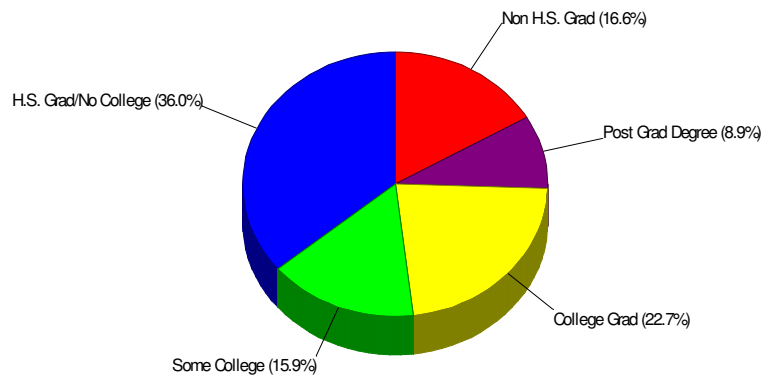

Age Breakdown For Lehigh County Average Age = 38.2 Years

Household Characteristics For Lehigh County

53.6% Married
30.9% With Children

Adult Education Level For Lehigh County

83.4% High School Graduates
31.6% College Graduates