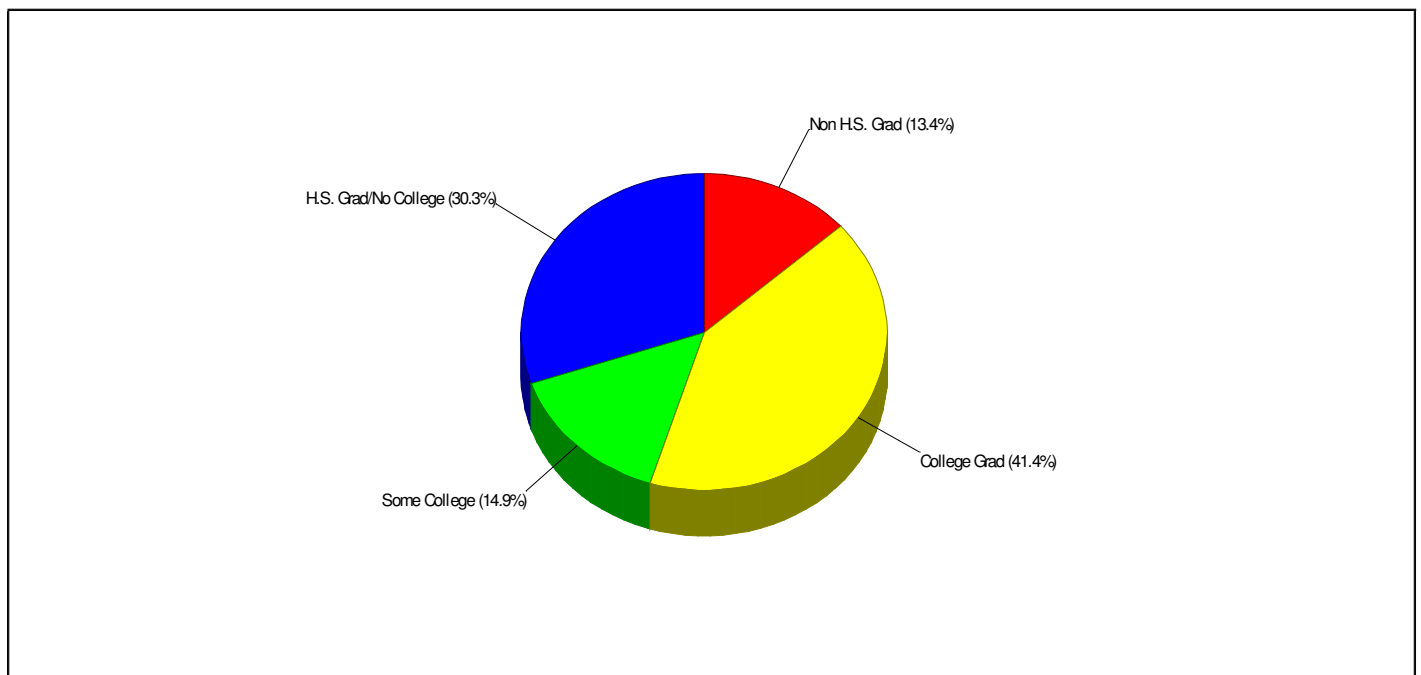

Parent Education Level FOR PARKLAND SCHOOLS

Prepared by RE/MAX Real Estate