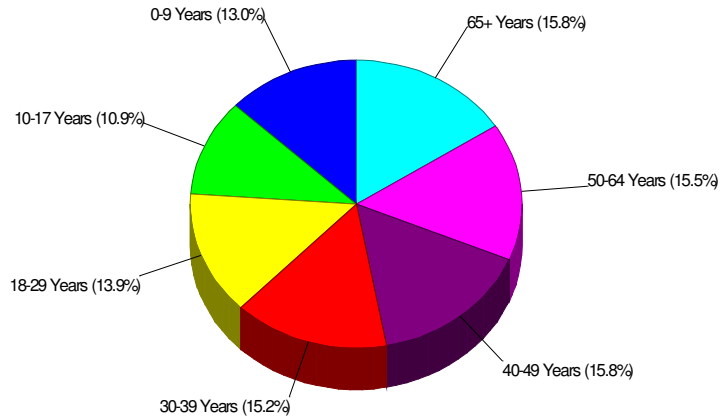

Age Breakdown For Lehigh County Average Age = 38.2 Years

Household Characteristics For Lehigh County

53.6% Married
30.9% With Children

Adult Education Level For Lehigh County

83.4% High School Graduates
31.6% College Graduates