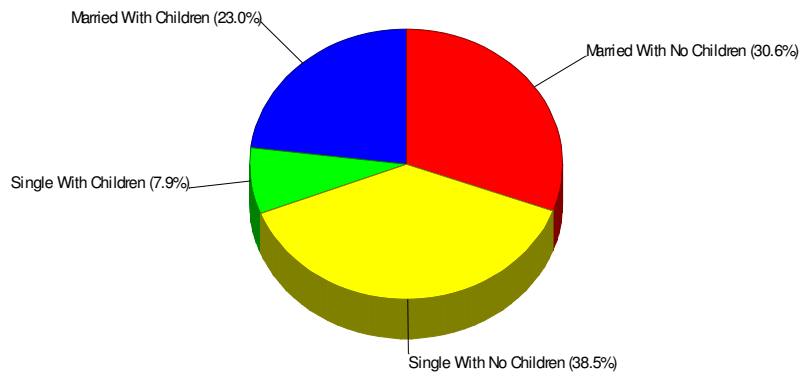

Household Characteristics For Lehigh County

53.6% Married
30.9% With Children