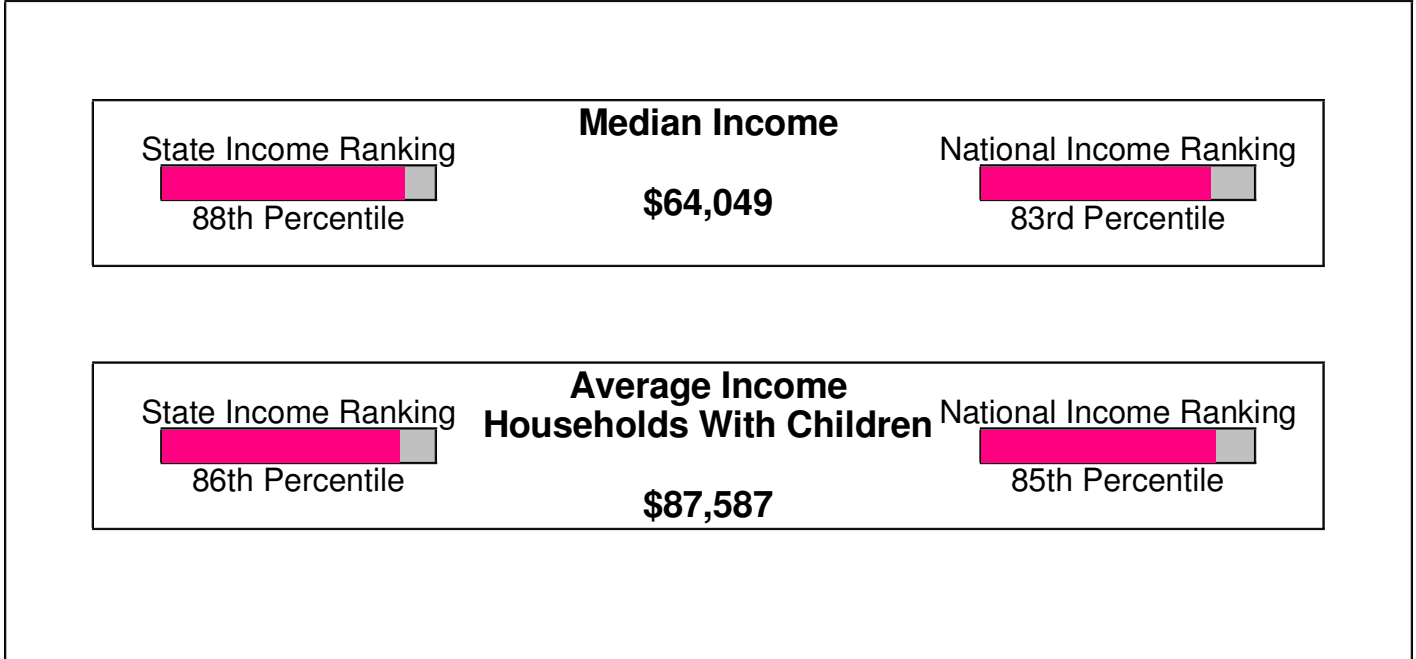

Area Facts

North Whitehall, Township of

Prepared by RE/MAX Real Estate

Income For Township of North Whitehall

Population For Township of North Whitehall

Age Breakdown For Township of North Whitehall

Average Age = 37.3 Years

Household Characteristics For Township of North Whitehall

69.7% Married
39.2% With Children

Prepared by RE/MAX Real Estate

Adult Education Level For Township of North Whitehall

87.7% High School Graduates
40.3% College Graduates