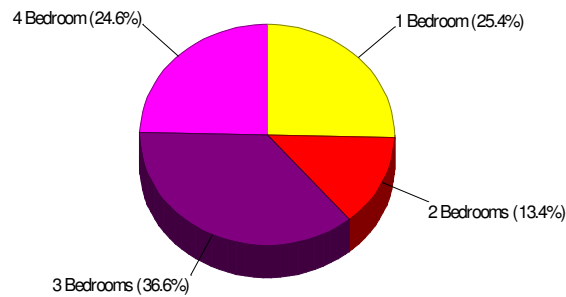

Average Age of Housing 20 years

Type of Dwelling

Home Ownership For Neighborhood Within Township of North Whitehall

Owner Occupied Households = 88.5%
Median Housing Value = \$291,142
Median Number of Bedrooms = 4

Home Size Breakdown

Prepared by RE/MAX Real Estate

Rental

For Neighborhood Within Township of North Whitehall

Renter Occupied Households = 11.5%
Median Monthly Rent = \$475
Median Number of Bedrooms = 3

Home Size Breakdown