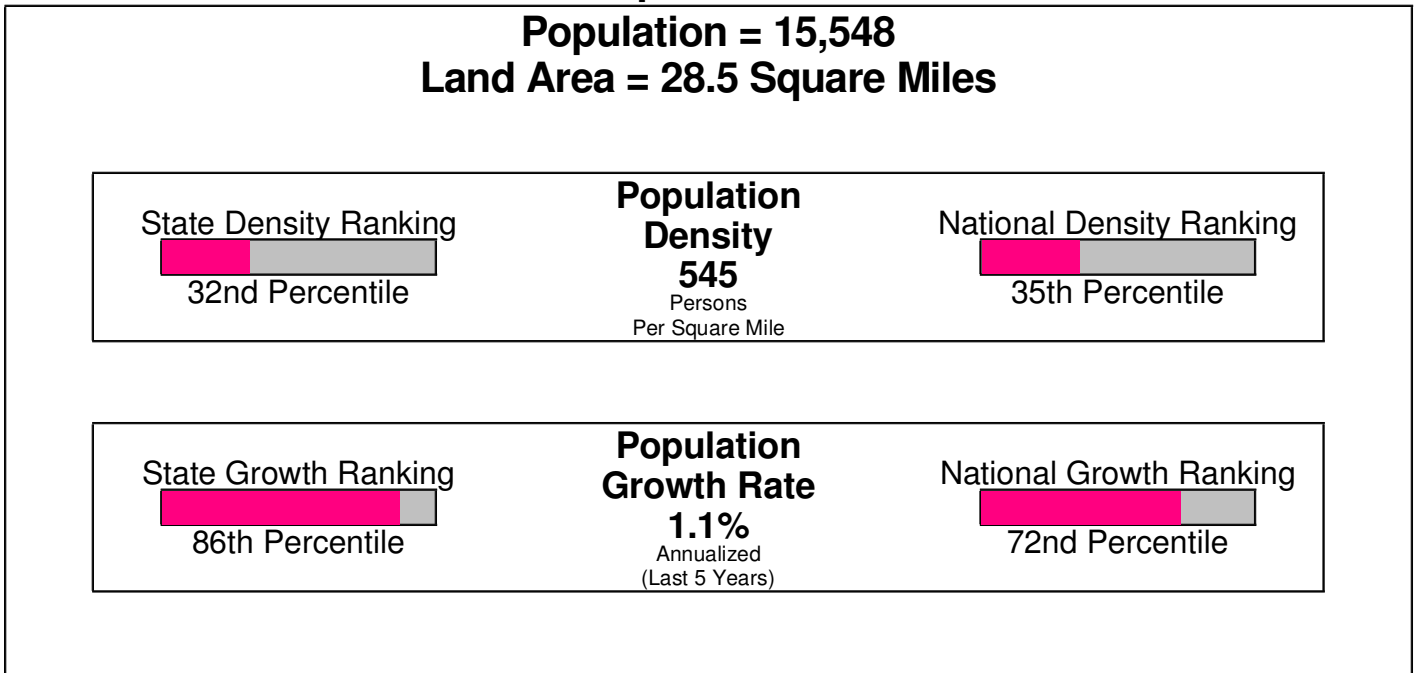

Area Facts

North Whitehall, Township of

Prepared by RE/MAX Real Estate

Income For Township of North Whitehall

Population For Township of North Whitehall

Age Breakdown For Township of North Whitehall

Average Age = 37.3 Years