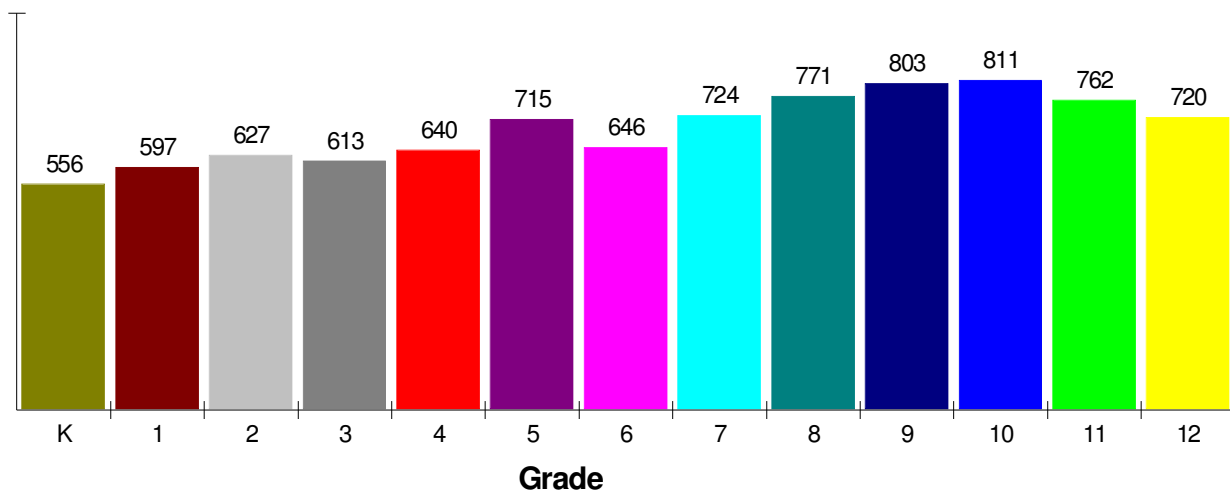

General Facts FOR PARKLAND SCHOOLS

PARKLAND SCHOOLS
1210 SPRINGHOUSE RD
ALLENTOWN, PA 18104

Type:	(610)351-5503	Independent Local District
Grade Range:		K - 12
Schools:		10
Teacher:		518
Students:		8,985
Student/Teacher Ratio:		17.3 To 1
Student/Librarian Ratio:		839.7 To 1
Secondary Student/Guidance Ratio:		238.2 To 1

Student Enrollment By Grade FOR PARKLAND SCHOOLS

Total Enrollment = 8,985

National Enrollment Ranking: 1,194 of 15,679 (92nd Percentile)
State Enrollment Ranking: 37 of 529 (93rd Percentile)

Prepared by RE/MAX Real Estate