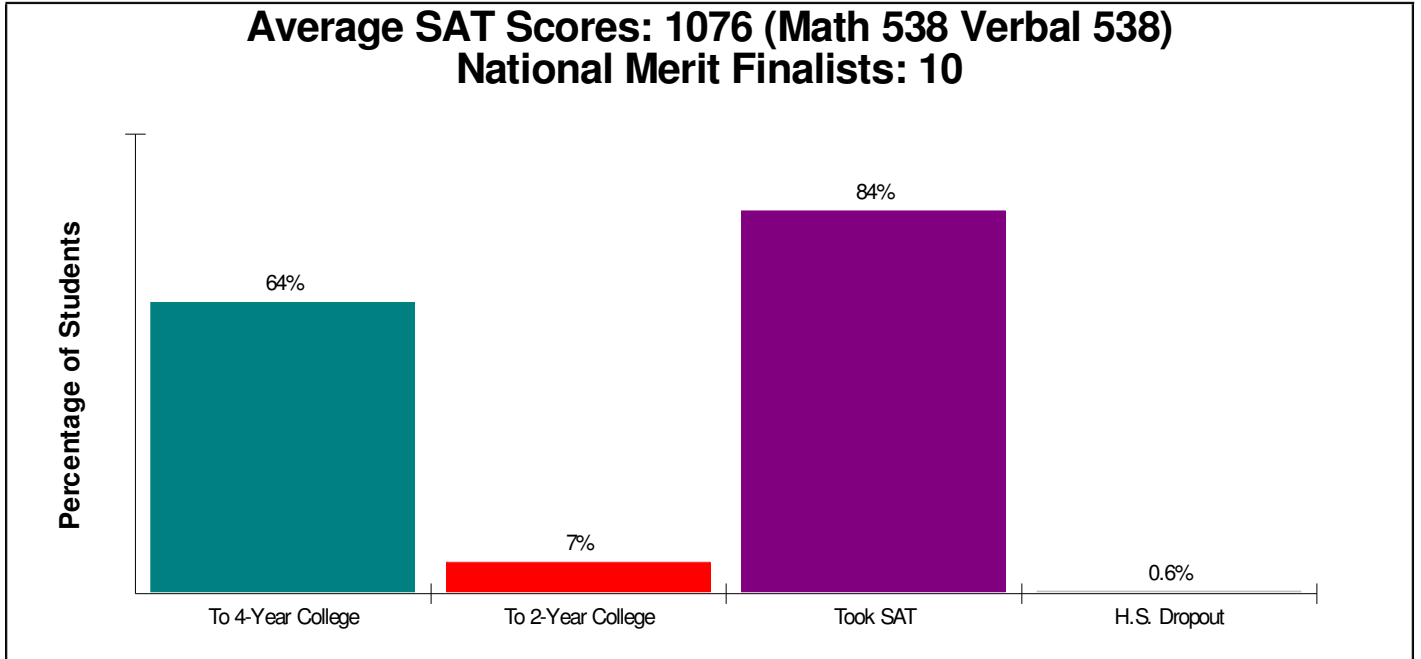

High School Statistics FOR PARKLAND SCHOOLS

Average SAT Scores: 1076 (Math 538 Verbal 538)
National Merit Finalists: 10