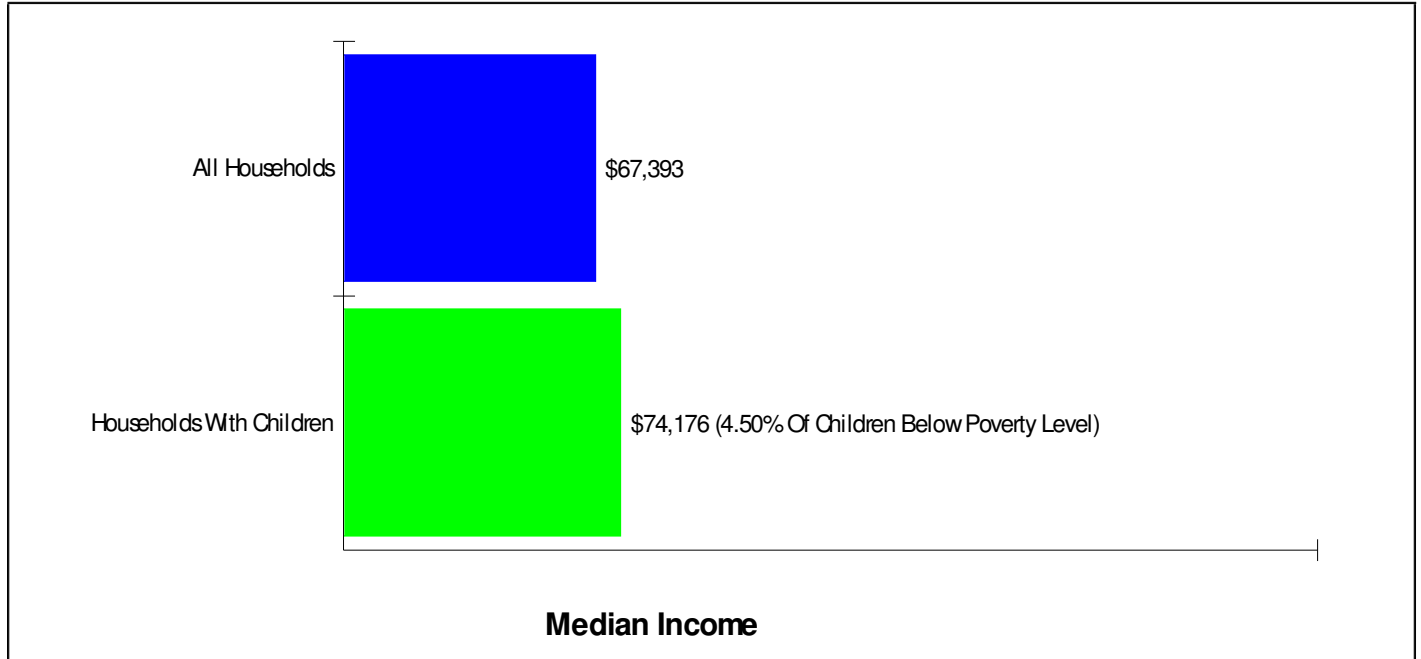

Income FOR PARKLAND SCHOOLS