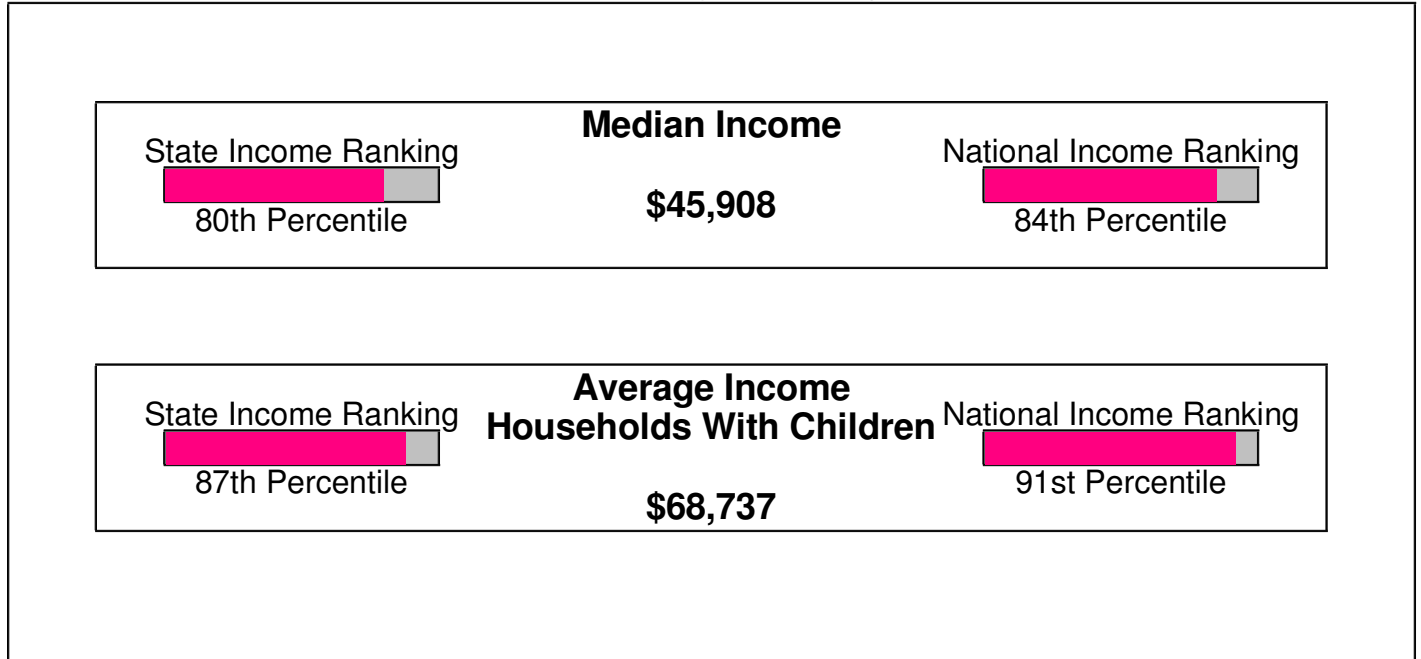

Income For Lehigh County