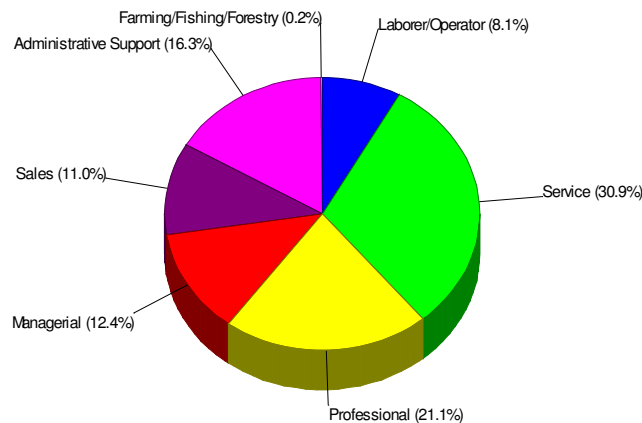

Employment For Lehigh County

Average Travel Time To Work = 23.9 Minutes

Occupation

Prepared by RE/MAX Real Estate