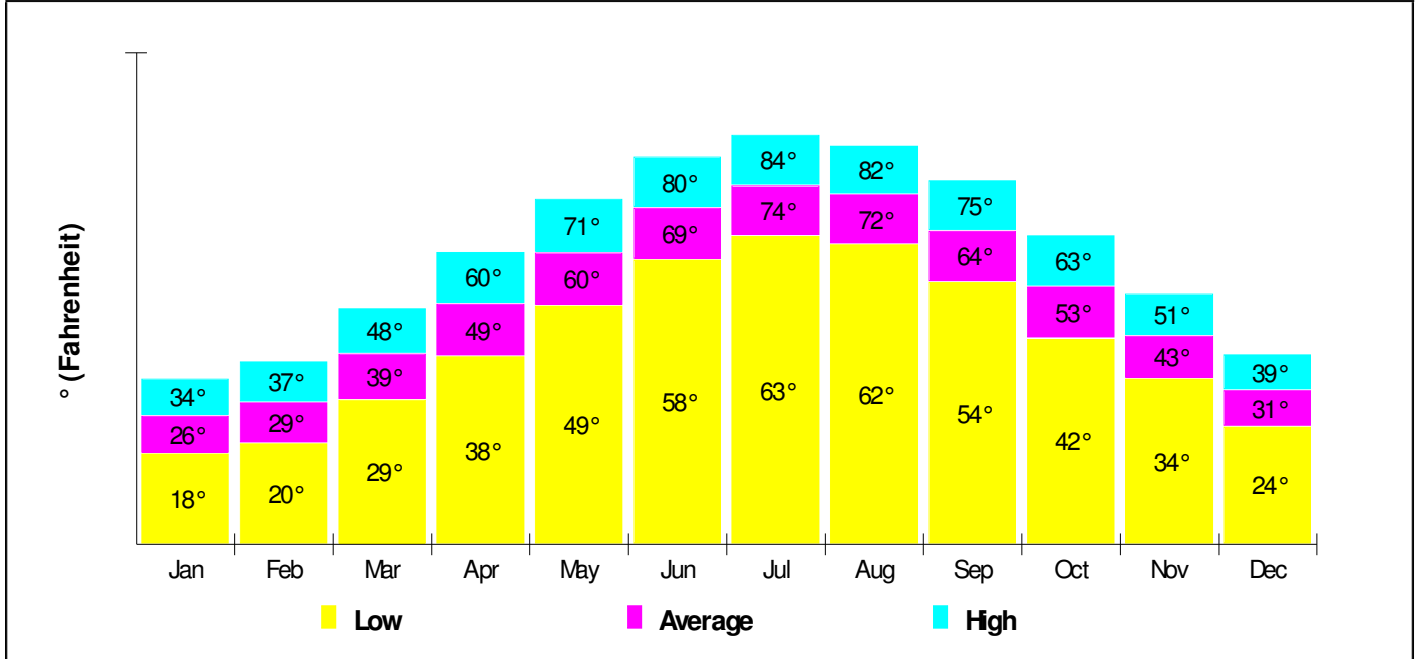

Temperature Measured at ALLENTOWN AIRPORT, PA (elevation = 388ft.)