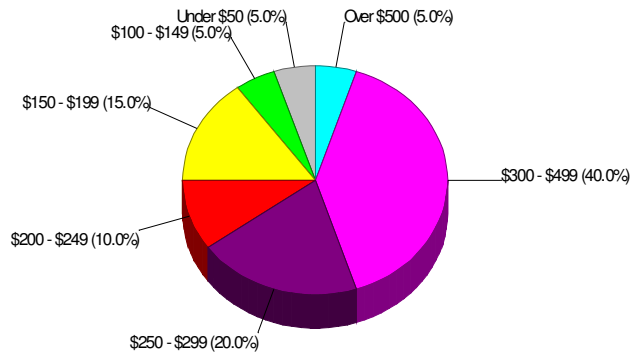

Home Sales Pricing Pattern (Closest 20)

Median Price = $293,500
Average Price = $288,750

Prepared by RE/MAX Real Estate