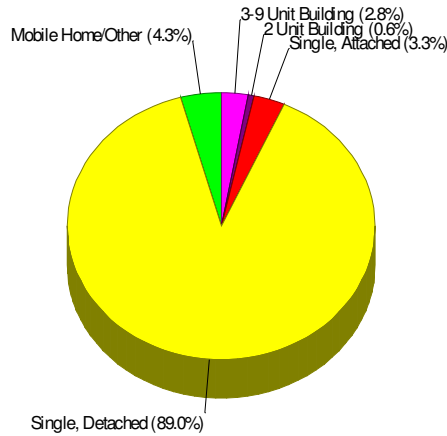

Average Age of Housing 20 years

Type of Dwelling

Home Ownership For Neighborhood Within Township of North Whitehall

Owner Occupied Households = 88.5%
Median Housing Value = \$291,142
Median Number of Bedrooms = 4