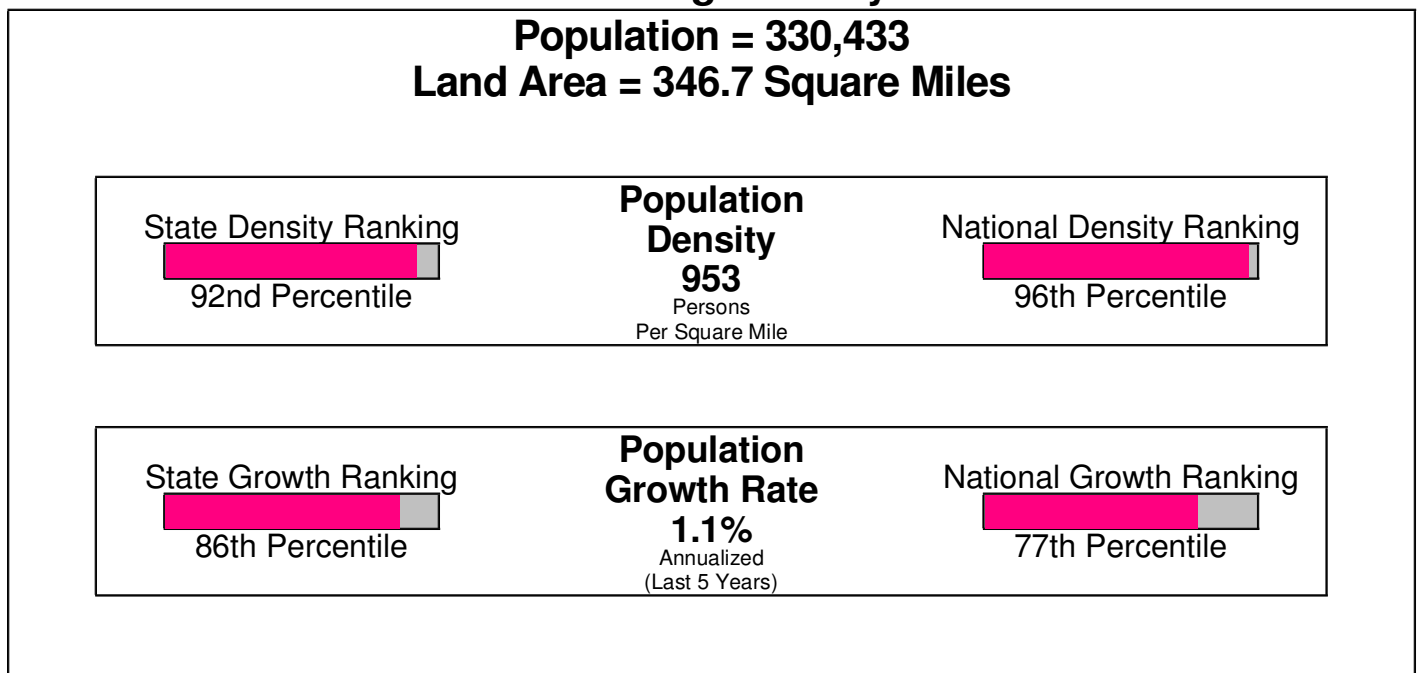

Denomination: Pentecostal Churches**Phone:** (908)688-3331**Distance from Subject:** 4.30 miles

County Facts

North Whitehall, Township of

Prepared by RE/MAX Real Estate

Income For Lehigh County

Population For Lehigh County