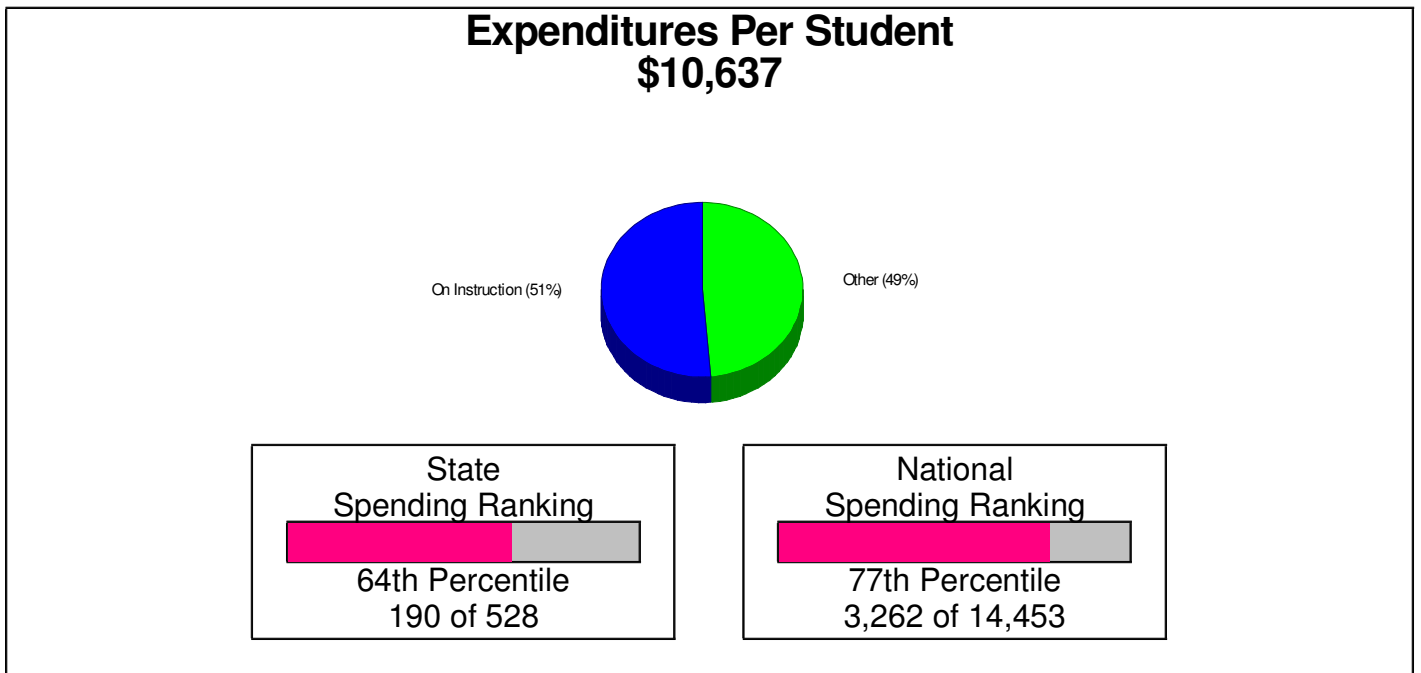

School Expenditures FOR PARKLAND SCHOOLS

Expenditures Per Student
$10,637

Prepared by RE/MAX Real Estate