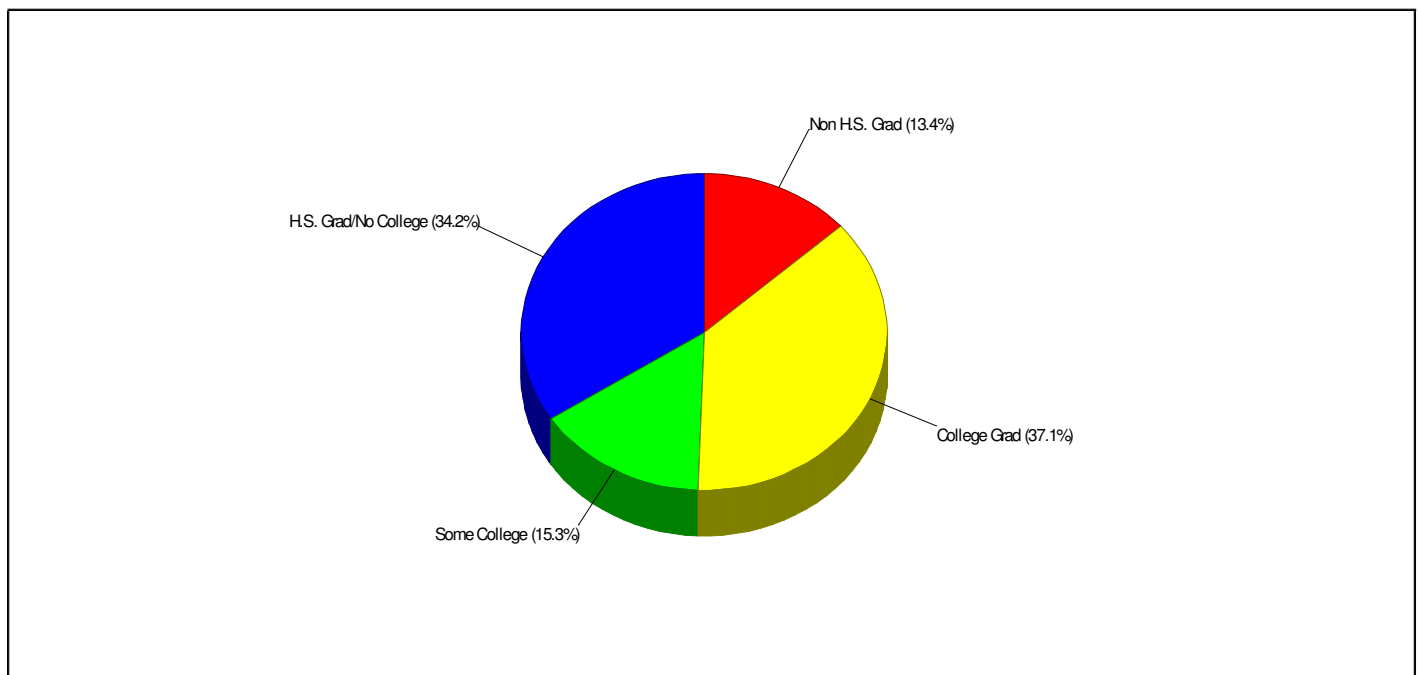

Parent Education Level FOR SALISBURY TOWNSHIP SCHOOLS

Prepared by RE/MAX Real Estate