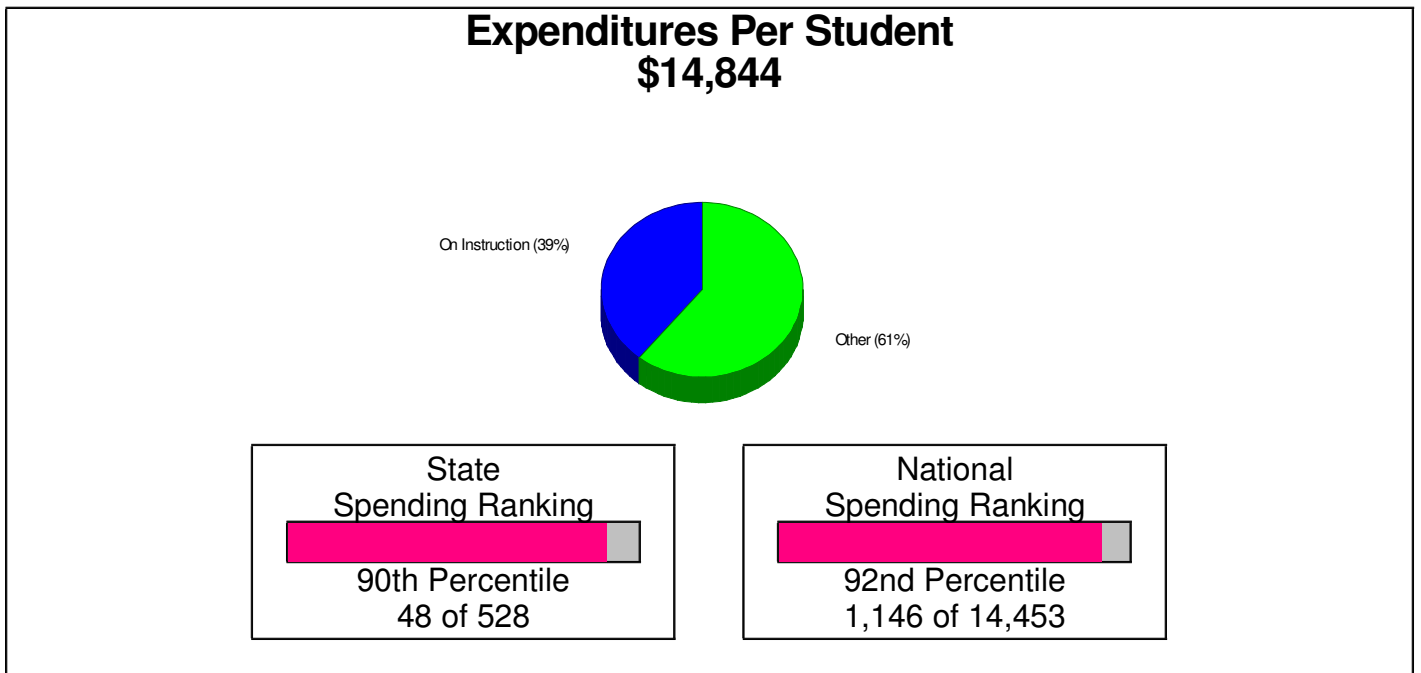

Prepared by RE/MAX Real Estate

High School Statistics FOR SALISBURY TOWNSHIP SCHOOLS

Average SAT Scores: 987 (Math 494 Verbal 493)

School Expenditures FOR SALISBURY TOWNSHIP SCHOOLS

**Expenditures Per Student
\$14,844**