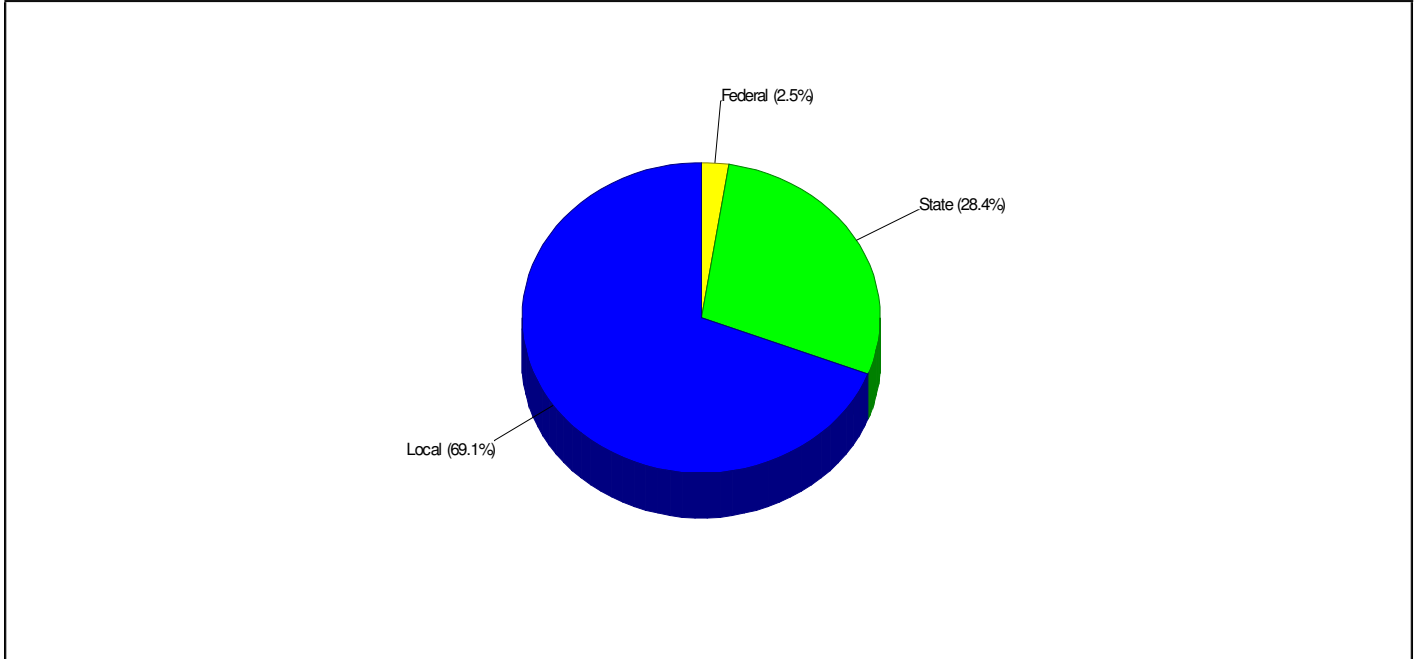

School Funding FOR SALISBURY TOWNSHIP SCHOOLS