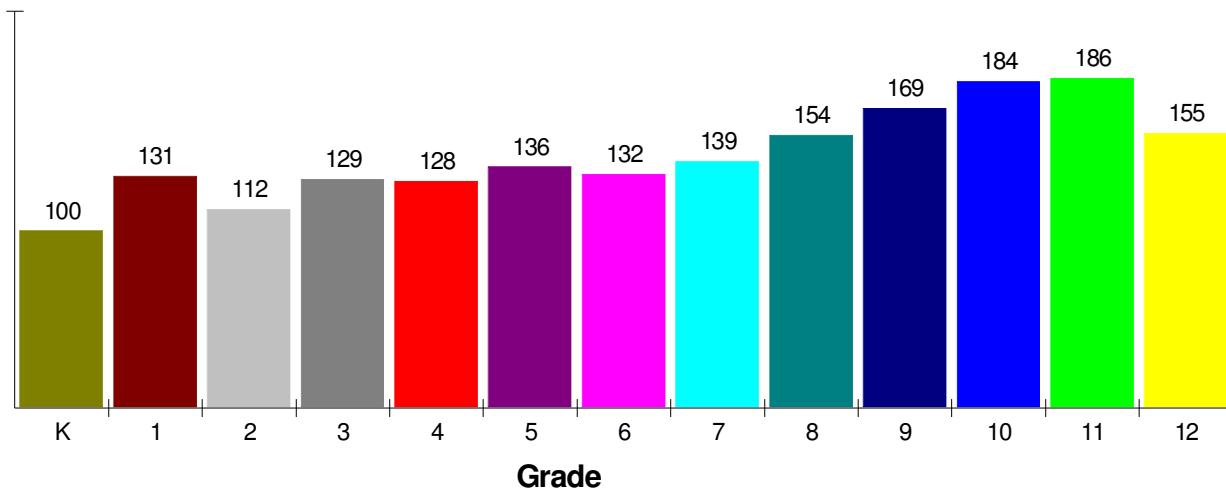

**General Facts
FOR SALISBURY TOWNSHIP SCHOOLS**

SALISBURY TOWNSHIP SCHOOLS
1140 SALISBURY RD
ALLENTOWN, PA 18103

Type:	(610)797-2062	Independent Local District
Grade Range:		K - 12
Schools:		4
Teacher:		118
Students:		1,855
Student/Teacher Ratio:		15.7 To 1
Student/Librarian Ratio:		463.8 To 1
Secondary Student/Guidance Ratio:		347.0 To 1

**Student Enrollment By Grade
FOR SALISBURY TOWNSHIP SCHOOLS**

Total Enrollment = 1,855

National Enrollment Ranking: 5,232 of 15,679 (66th Percentile)
State Enrollment Ranking: 331 of 529 (37th Percentile)

Prepared by RE/MAX Real Estate