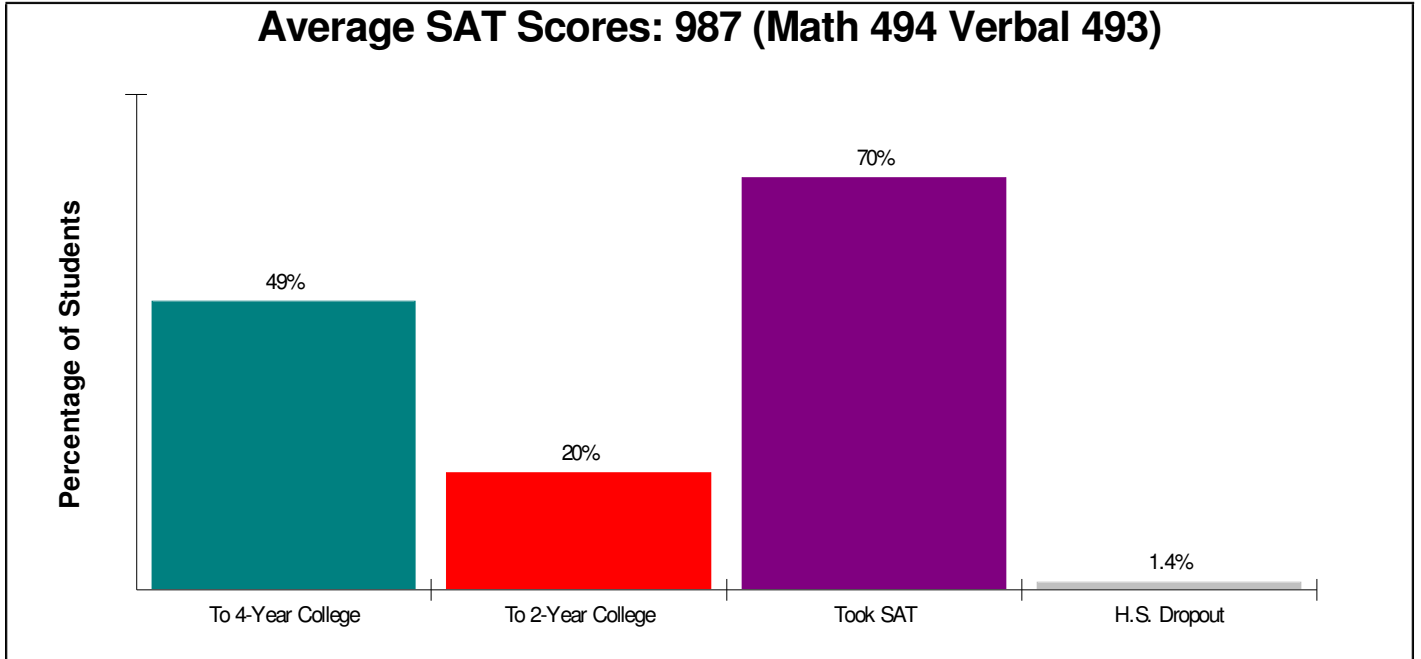

High School Statistics FOR SALISBURY TOWNSHIP SCHOOLS

Average SAT Scores: 987 (Math 494 Verbal 493)