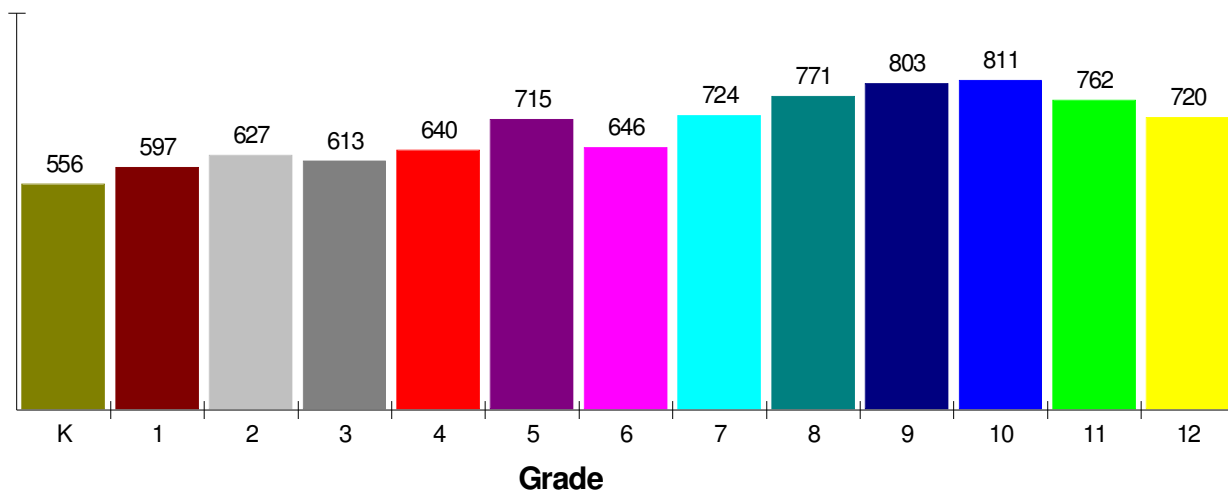

**General Facts
FOR PARKLAND SCHOOLS**

PARKLAND SCHOOLS
1210 SPRINGHOUSE RD
ALLENTOWN, PA 18104

Type:	(610)351-5503	Independent Local District
Grade Range:		K - 12
Schools:		10
Teacher:		518
Students:		8,985
Student/Teacher Ratio:		17.3 To 1
Student/Librarian Ratio:		839.7 To 1
Secondary Student/Guidance Ratio:		238.2 To 1

**Student Enrollment By Grade
FOR PARKLAND SCHOOLS**

Total Enrollment = 8,985

National Enrollment Ranking: 1,194 of 15,679 (92nd Percentile)
State Enrollment Ranking: 37 of 529 (93rd Percentile)

Prepared by RE/MAX Real Estate