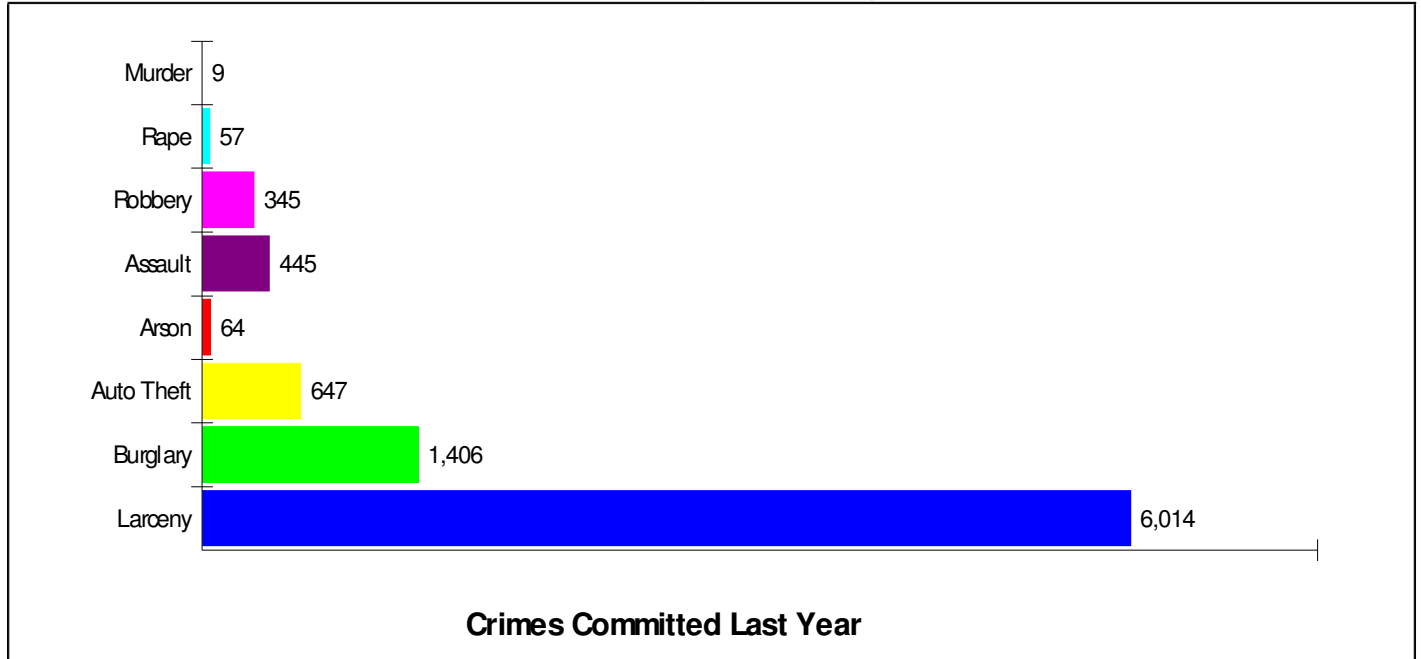

Crime Incidents For Lehigh County