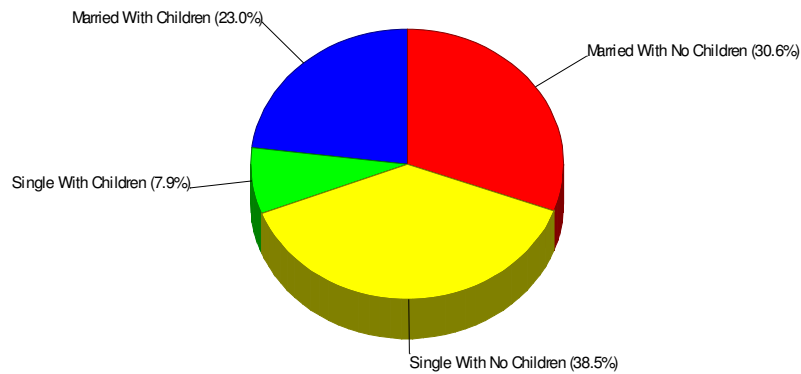

Income For Lehigh County

Population For Lehigh County

Age Breakdown For Lehigh County Average Age = 38.2 Years

Household Characteristics For Lehigh County

53.6% Married
30.9% With Children

Prepared by RE/MAX Real Estate