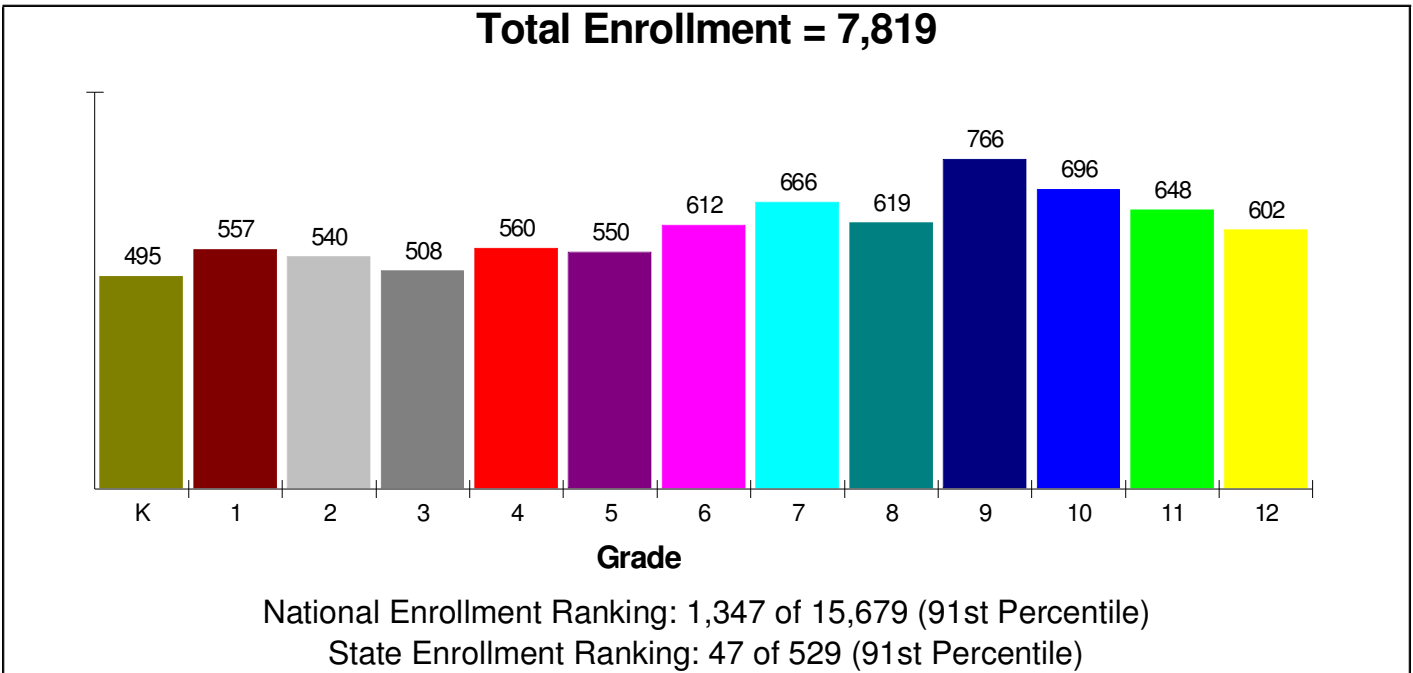

**General Facts
FOR EAST PENN SCHOOLS**

EAST PENN SCHOOLS 800 PINE STREET EMMAUS, PA 18049		
Type:	(610)966-8300	Independent Local District
Grade Range:		K - 12
Schools:		9
Teacher:		452
Students:		7,819
Student/Teacher Ratio:		17.3 To 1
Student/Librarian Ratio:		977.4 To 1
Secondary Student/Guidance Ratio:		185.8 To 1

**Student Enrollment By Grade
FOR EAST PENN SCHOOLS**

Prepared by RE/MAX Real Estate