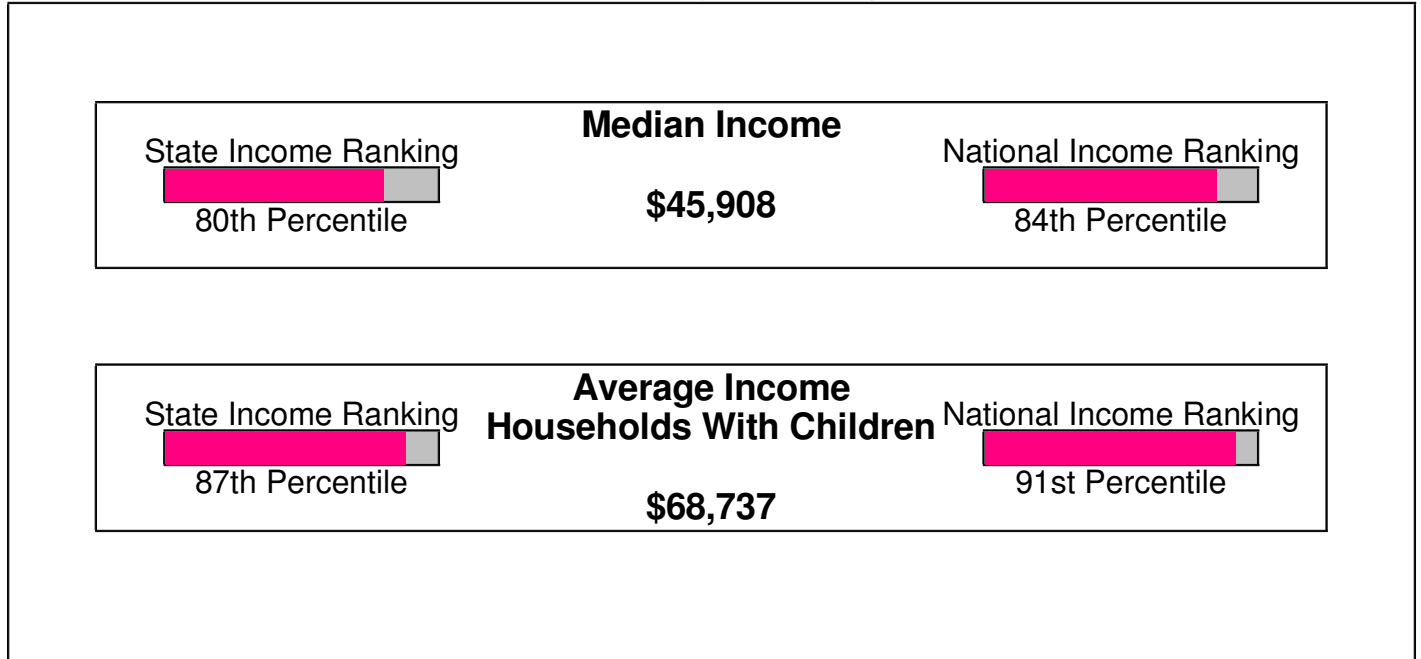

Income For Lehigh County

Population For Lehigh County

Age Breakdown For Lehigh County Average Age = 38.2 Years

Household Characteristics For Lehigh County

53.6% Married
30.9% With Children

Prepared by RE/MAX Real Estate