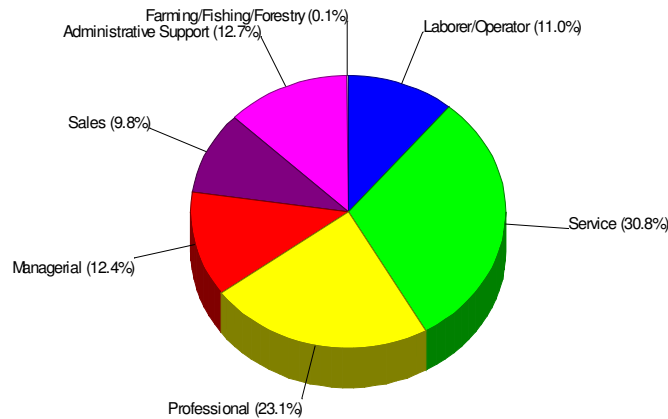

Employment For Township of Upper Milford

Average Travel Time To Work = 24.7 Minutes

Occupation

Prepared by RE/MAX Real Estate