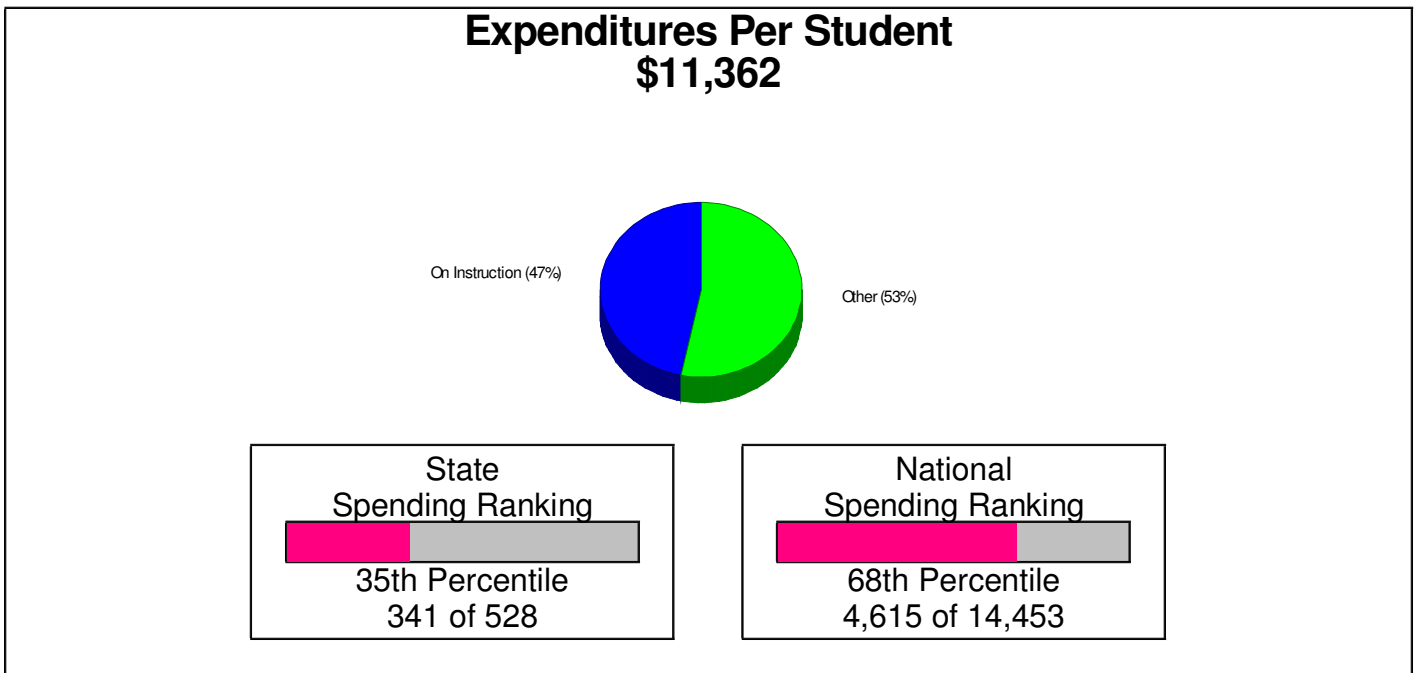

School Expenditures FOR EAST PENN SCHOOLS

Expenditures Per Student
\$11,362

School Funding FOR EAST PENN SCHOOLS

Public Schools for District

MACUNGIE ELEMENTARY SCHOOL
4062 BROOKSIDE RD, MACUNGIE, PA 18062