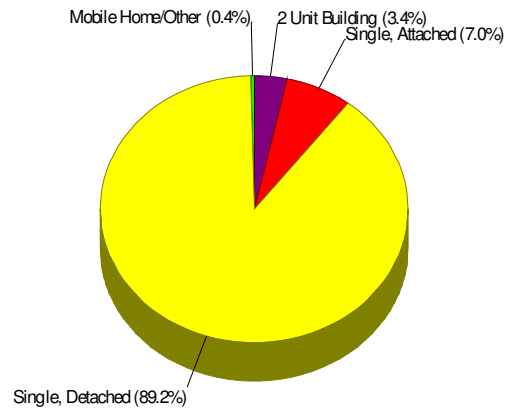

Average Age of Housing 26 years

Type of Dwelling

Home Ownership For Neighborhood Within Township of Upper Milford

Owner Occupied Households = 95.2%
Median Housing Value = \$328,635
Median Number of Bedrooms = 3