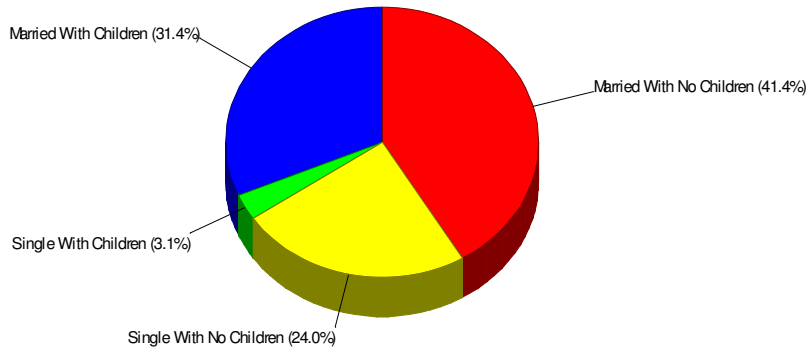

UPPER MILFORD, TOWNSHIP OF, PA

Area Facts

Upper Milford, Township of

Prepared by RE/MAX Real Estate

Income For Township of Upper Milford

Population For Township of Upper Milford

Age Breakdown For Township of Upper Milford

Average Age = 40.5 Years

Household Characteristics For Township of Upper Milford

72.8% Married
34.6% With Children

Prepared by RE/MAX Real Estate

Adult Education Level For Township of Upper Milford

89.4% High School Graduates
38.0% College Graduates