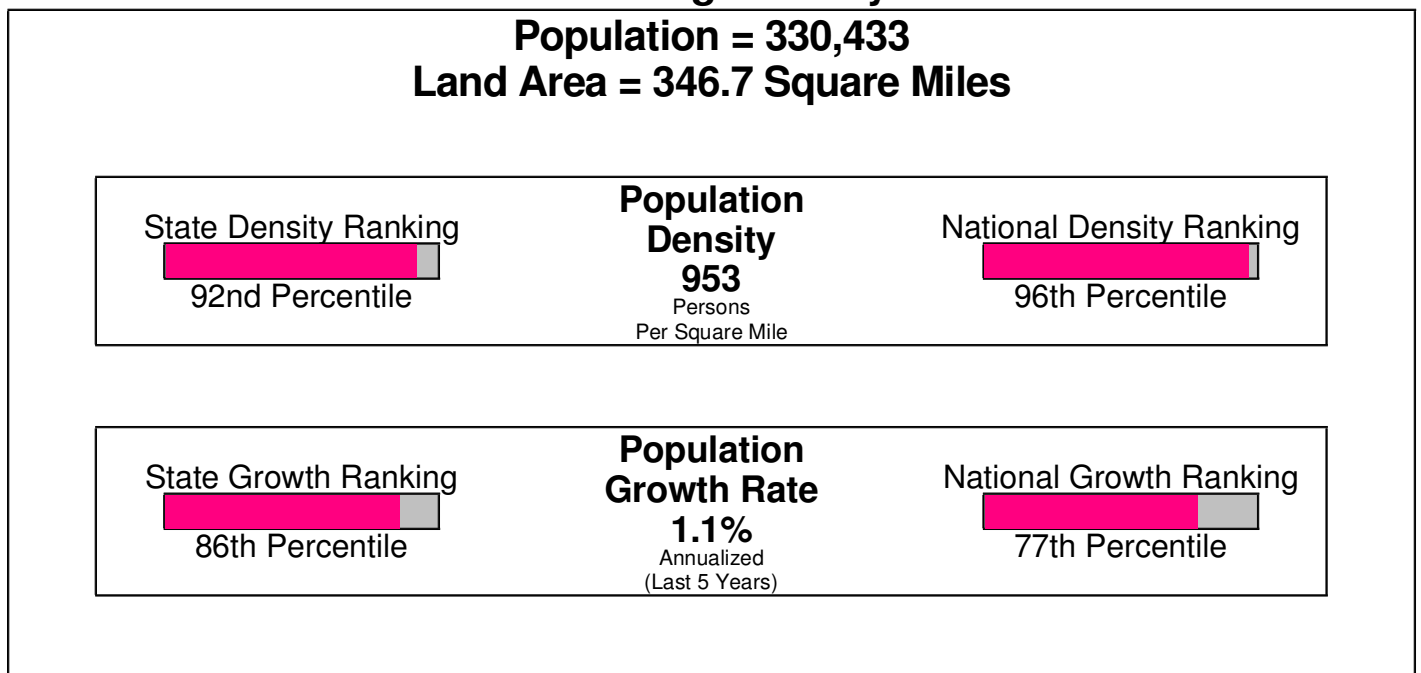

Income For Lehigh County

Population For Lehigh County

Age Breakdown For Lehigh County Average Age = 38.2 Years

Household Characteristics For Lehigh County

53.6% Married
30.9% With Children

Prepared by RE/MAX Real Estate