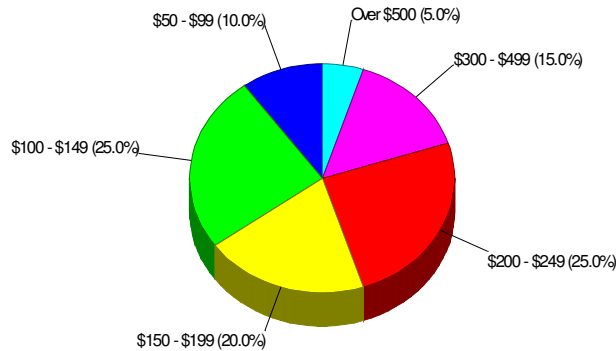

Home Sales Pricing Pattern (Closest 20)

Median Price = $184,000
Average Price = $213,400

Prepared by RE/MAX Real Estate