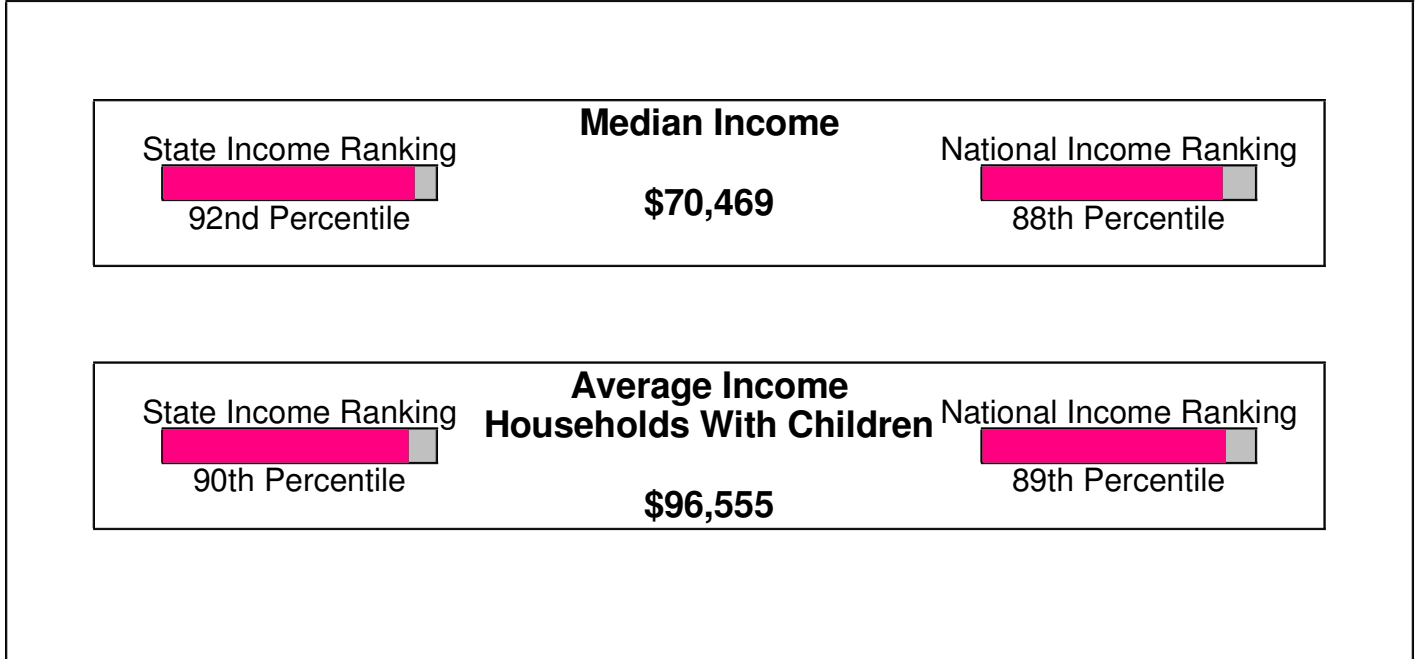

UPPER MILFORD, TOWNSHIP OF, PA

Area Facts

Upper Milford, Township of

Prepared by RE/MAX Real Estate

Income For Township of Upper Milford

Population For Township of Upper Milford

Age Breakdown For Township of Upper Milford

Average Age = 40.5 Years

Household Characteristics For Township of Upper Milford

72.8% Married
34.6% With Children

Prepared by RE/MAX Real Estate

Adult Education Level For Township of Upper Milford

89.4% High School Graduates
38.0% College Graduates