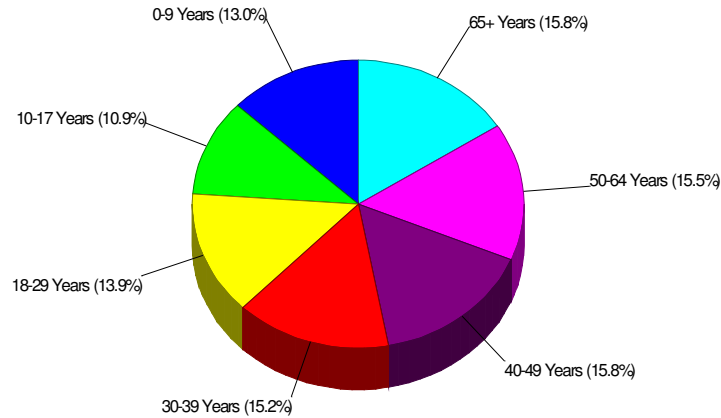

Income For Lehigh County

Population For Lehigh County

Age Breakdown For Lehigh County Average Age = 38.2 Years

Household Characteristics For Lehigh County

53.6% Married
30.9% With Children

Prepared by RE/MAX Real Estate