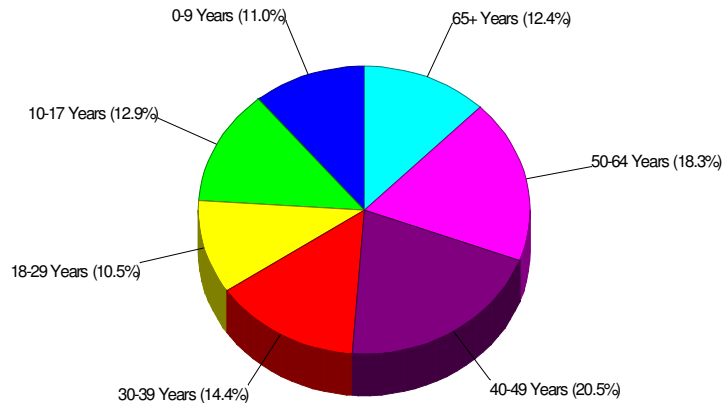

UPPER MILFORD, TOWNSHIP OF, PA

Area Facts

Upper Milford, Township of

Prepared by RE/MAX Real Estate

Income For Township of Upper Milford

Population For Township of Upper Milford

Age Breakdown For Township of Upper Milford

Average Age = 40.5 Years

Household Characteristics For Township of Upper Milford

72.8% Married
34.6% With Children

Prepared by RE/MAX Real Estate

Adult Education Level For Township of Upper Milford

89.4% High School Graduates
38.0% College Graduates