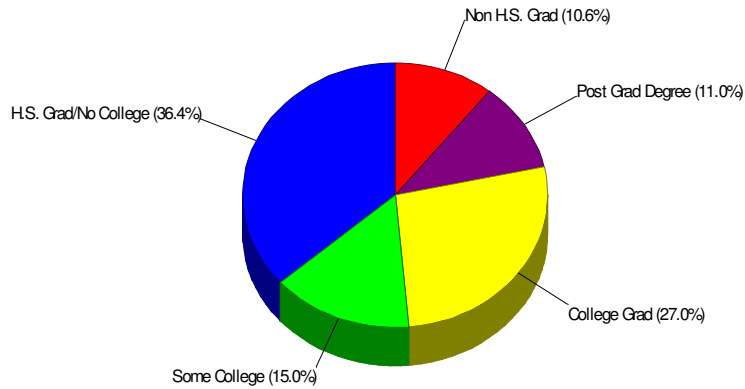

UPPER MILFORD, TOWNSHIP OF, PA

Area Facts

Upper Milford, Township of

Prepared by RE/MAX Real Estate

Income For Township of Upper Milford

Population For Township of Upper Milford

Age Breakdown For Township of Upper Milford

Average Age = 40.5 Years

Household Characteristics For Township of Upper Milford

72.8% Married
34.6% With Children

Prepared by RE/MAX Real Estate

Adult Education Level For Township of Upper Milford

89.4% High School Graduates
38.0% College Graduates