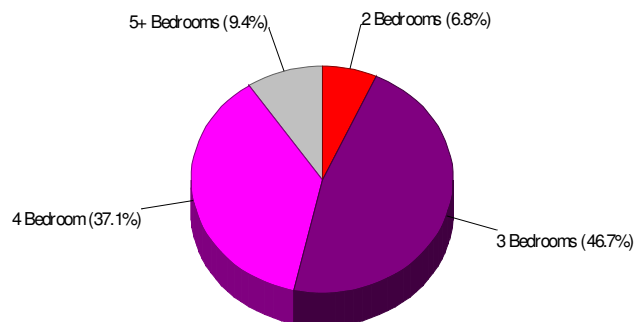

Grades: K

School Type: Not Given

Gender: Coed

Student/Teacher Ratio: 6.0 to 1

Housing Information

Upper Milford, Township of

Prepared by RE/MAX Real Estate

Housing Characteristics For Neighborhood Within Township of Upper Milford

Average Age of Housing 26 years

Type of Dwelling

Home Ownership For Neighborhood Within Township of Upper Milford

Owner Occupied Households = 95.2%
Median Housing Value = \$328,635
Median Number of Bedrooms = 3

Home Size Breakdown

Prepared by RE/MAX Real Estate

Rental

For Neighborhood Within Township of Upper Milford

Renter Occupied Households = 4.8%
Median Monthly Rent = \$559
Median Number of Bedrooms = 2

Home Size Breakdown