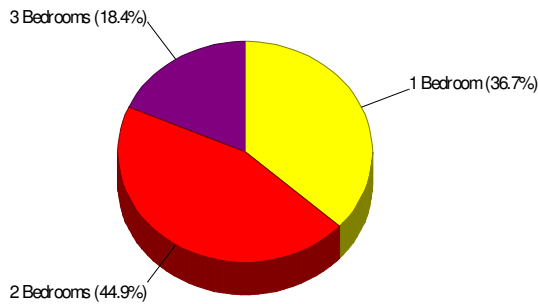

Average Age of Housing 26 years

Type of Dwelling

Home Ownership For Neighborhood Within Township of Upper Milford

Owner Occupied Households = 95.2%
Median Housing Value = \$328,635
Median Number of Bedrooms = 3

Home Size Breakdown

Prepared by RE/MAX Real Estate

Rental

For Neighborhood Within Township of Upper Milford

Renter Occupied Households = 4.8%
Median Monthly Rent = \$559
Median Number of Bedrooms = 2

Home Size Breakdown