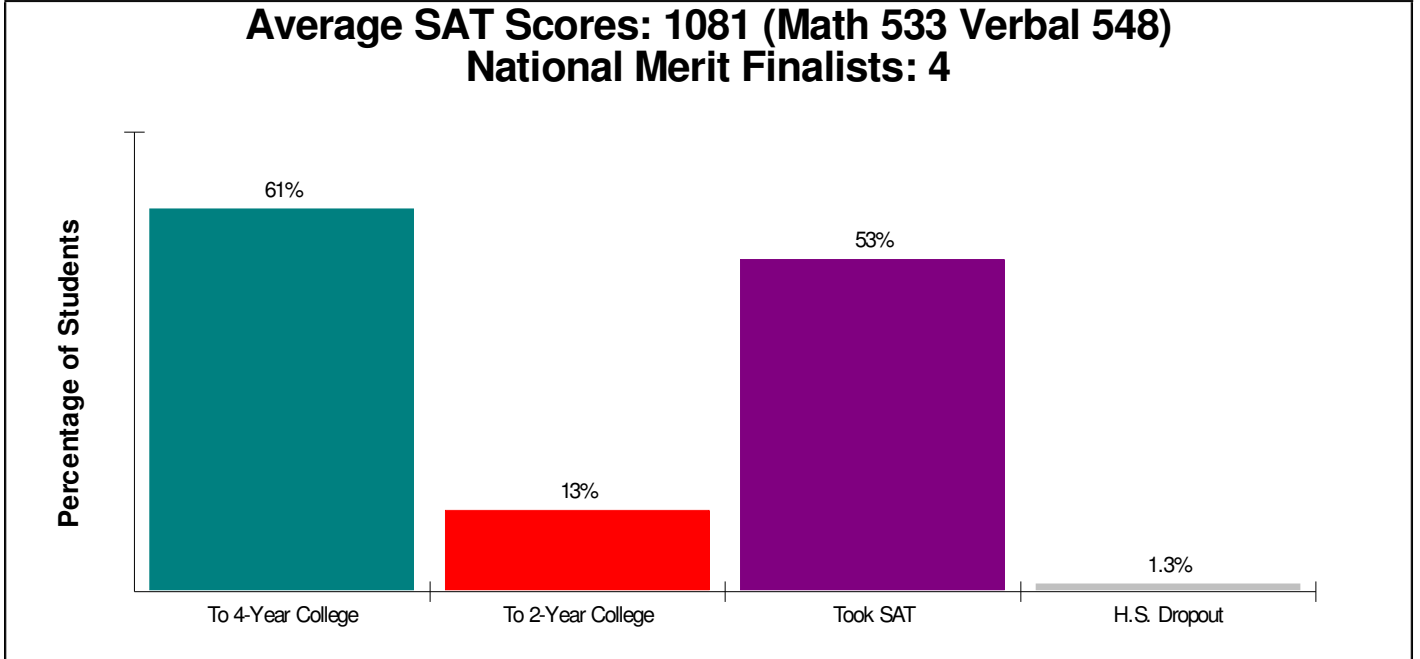

**Student Enrollment By Grade
FOR EAST PENN SCHOOLS**

Prepared by RE/MAX Real Estate

High School Statistics FOR EAST PENN SCHOOLS

Average SAT Scores: 1081 (Math 533 Verbal 548)
National Merit Finalists: 4