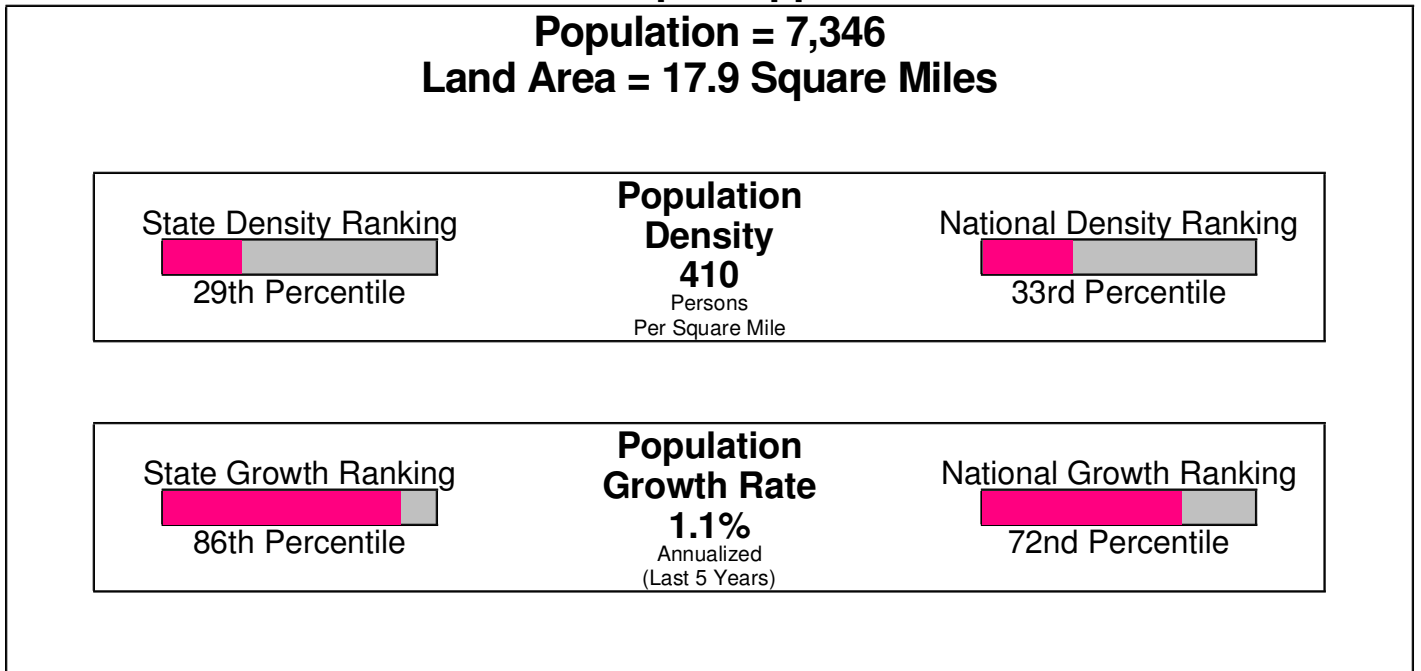

UPPER MILFORD, TOWNSHIP OF, PA

Area Facts

Upper Milford, Township of

Prepared by RE/MAX Real Estate

Income For Township of Upper Milford

Population For Township of Upper Milford

Age Breakdown For Township of Upper Milford

Average Age = 40.5 Years

Household Characteristics For Township of Upper Milford

72.8% Married
34.6% With Children

Prepared by RE/MAX Real Estate

Adult Education Level For Township of Upper Milford

89.4% High School Graduates
38.0% College Graduates