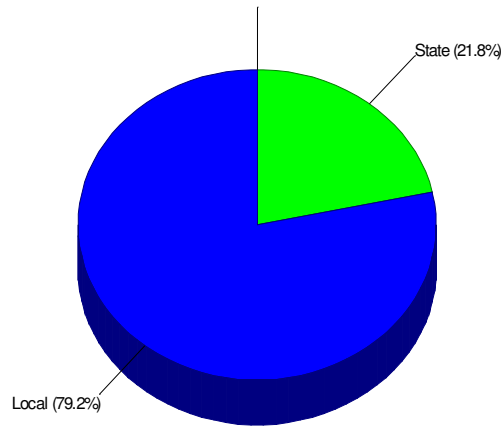

School Expenditures FOR EAST PENN SCHOOLS

Expenditures Per Student
\$11,362

School Funding FOR EAST PENN SCHOOLS

Public Schools for District

MACUNGIE ELEMENTARY SCHOOL
4062 BROOKSIDE RD, MACUNGIE, PA 18062