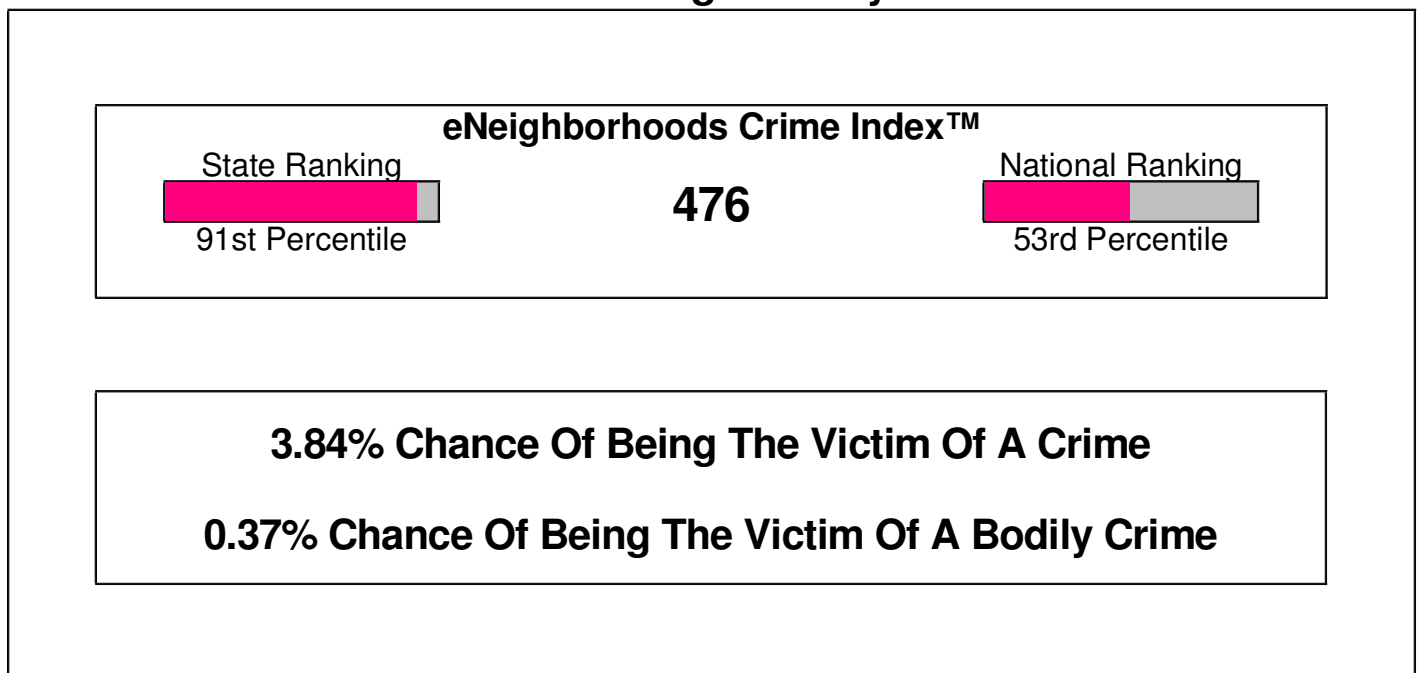

Crime Index For Lehigh County

Prepared by RE/MAX Real Estate