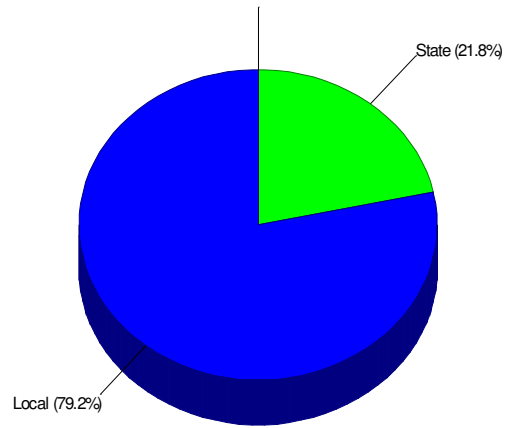

School Funding FOR EAST PENN SCHOOLS