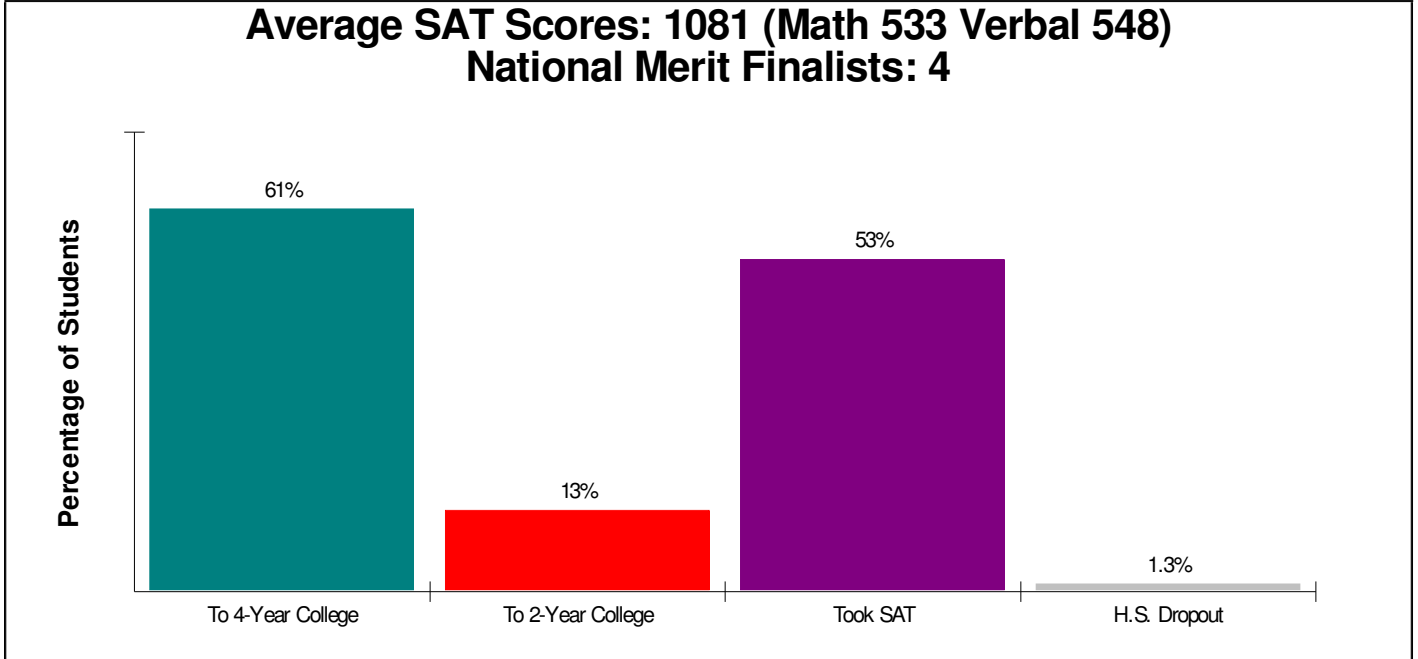

Student Enrollment By Grade FOR EAST PENN SCHOOLS

High School Statistics FOR EAST PENN SCHOOLS

Average SAT Scores: 1081 (Math 533 Verbal 548)
National Merit Finalists: 4

School Expenditures FOR EAST PENN SCHOOLS