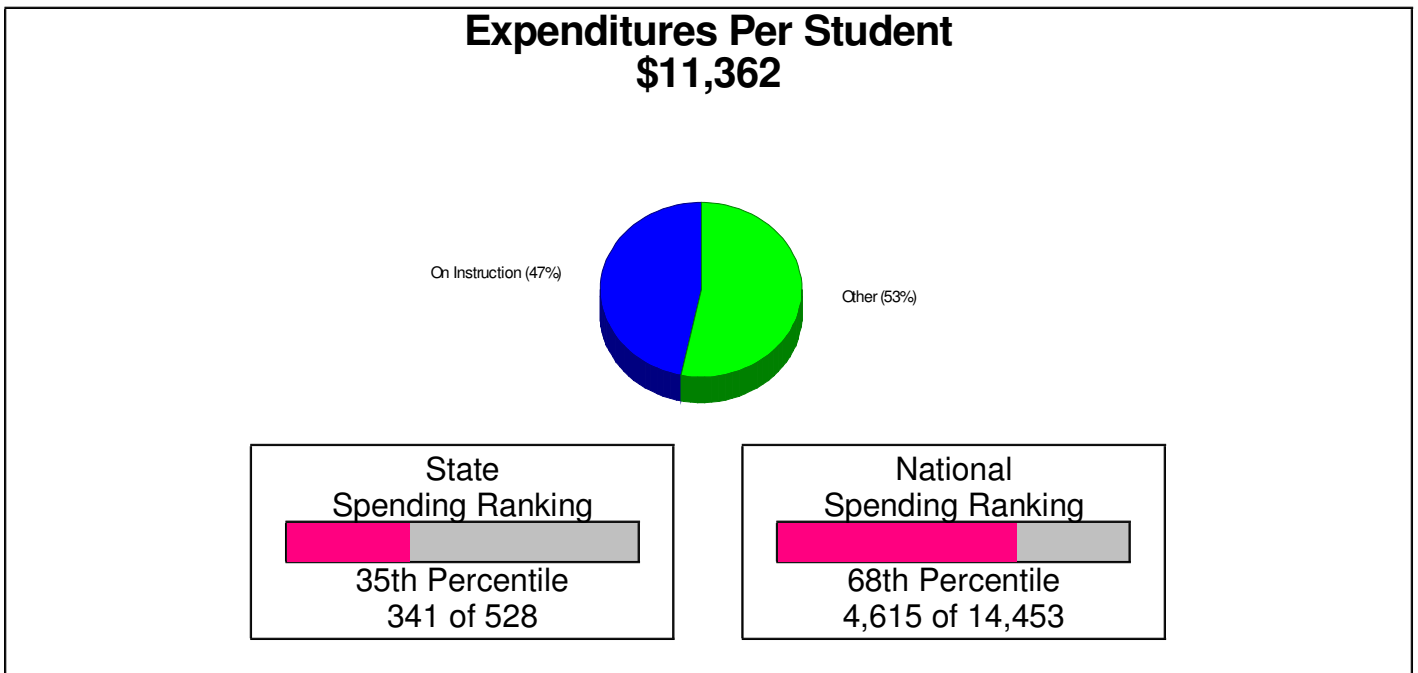

School Expenditures FOR EAST PENN SCHOOLS

Expenditures Per Student
$11,362