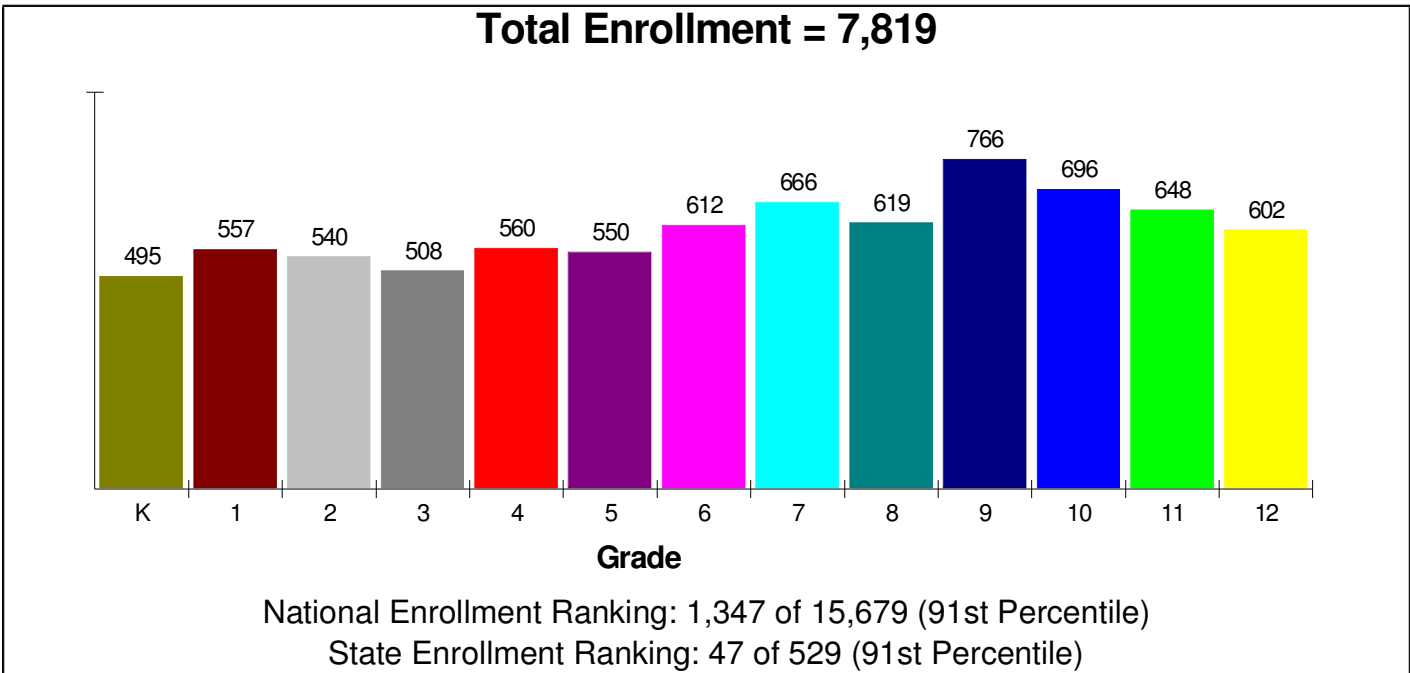

General Facts FOR EAST PENN SCHOOLS

EAST PENN SCHOOLS		
800 PINE STREET		
EMMAUS, PA 18049		
Type:	(610)966-8300	Independent Local District
Grade Range:		K - 12
Schools:		9
Teacher:		452
Students:		7,819
Student/Teacher Ratio:		17.3 To 1
Student/Librarian Ratio:		977.4 To 1
Secondary Student/Guidance Ratio:		185.8 To 1

Student Enrollment By Grade FOR EAST PENN SCHOOLS