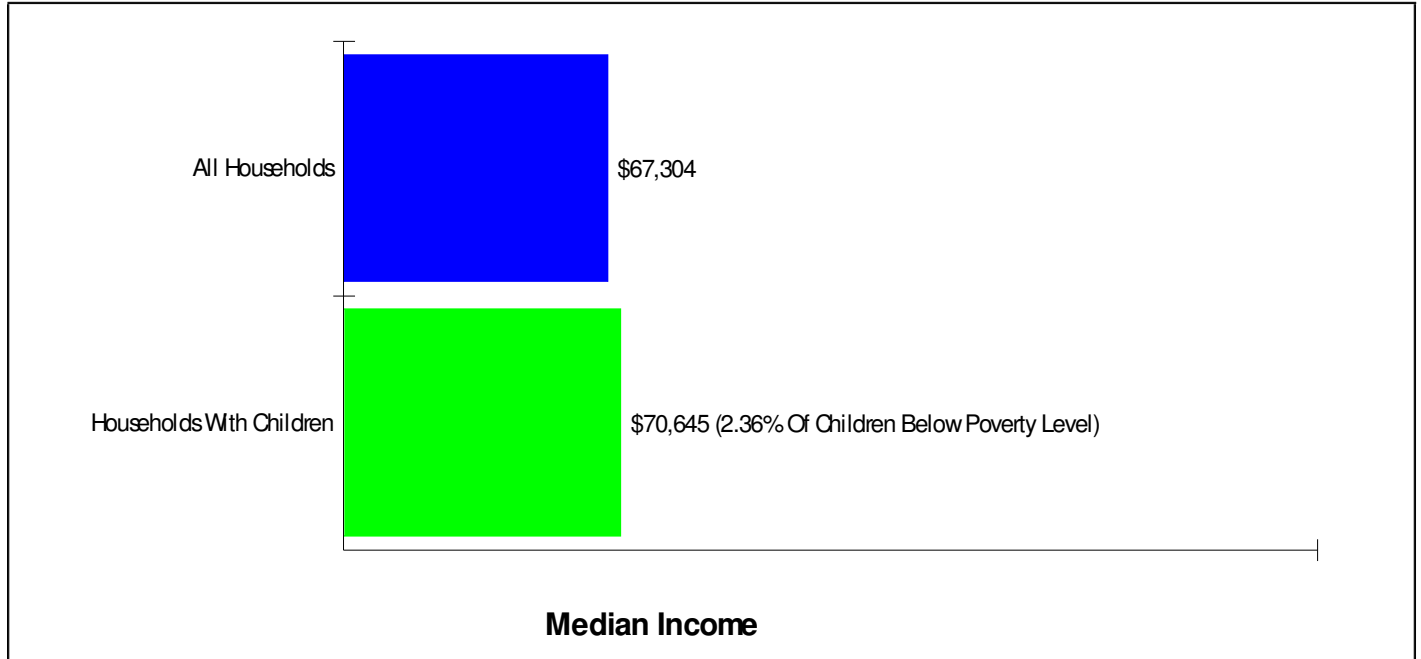

Income FOR EAST PENN SCHOOLS