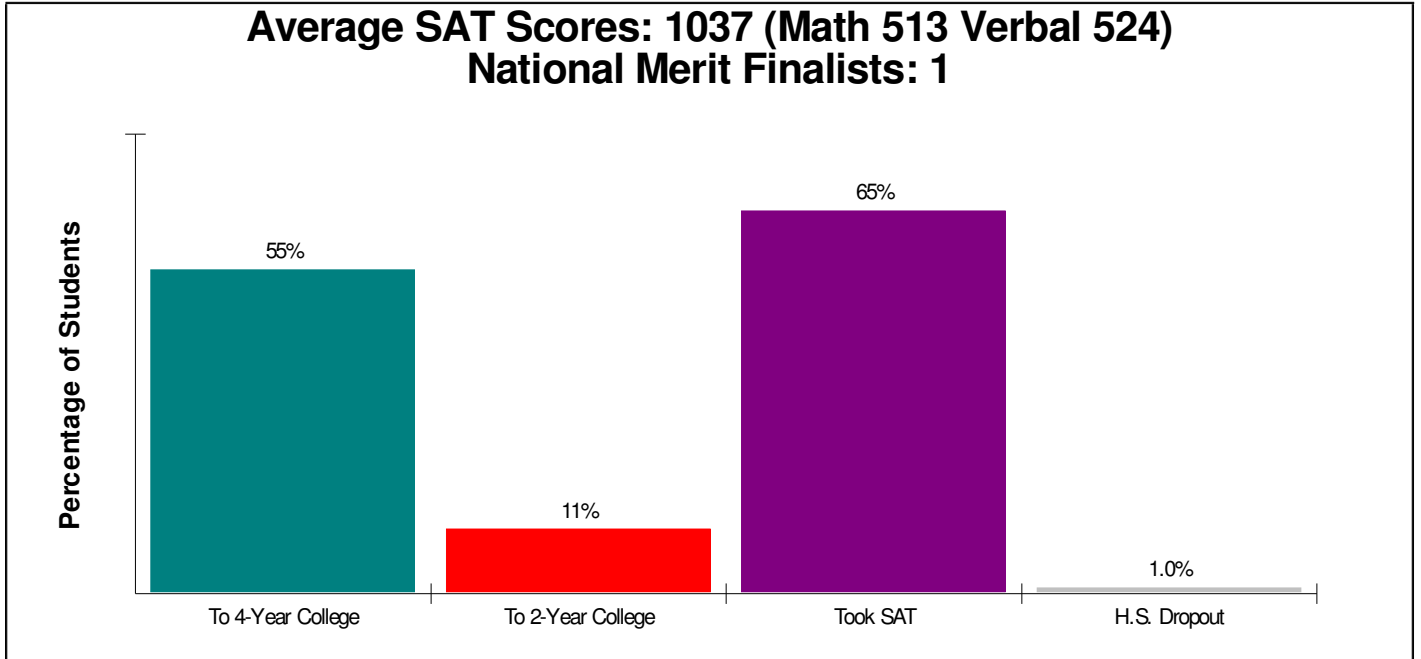

High School Statistics FOR NORTHWESTERN LEHIGH SCHOOLS

Average SAT Scores: 1037 (Math 513 Verbal 524)
National Merit Finalists: 1