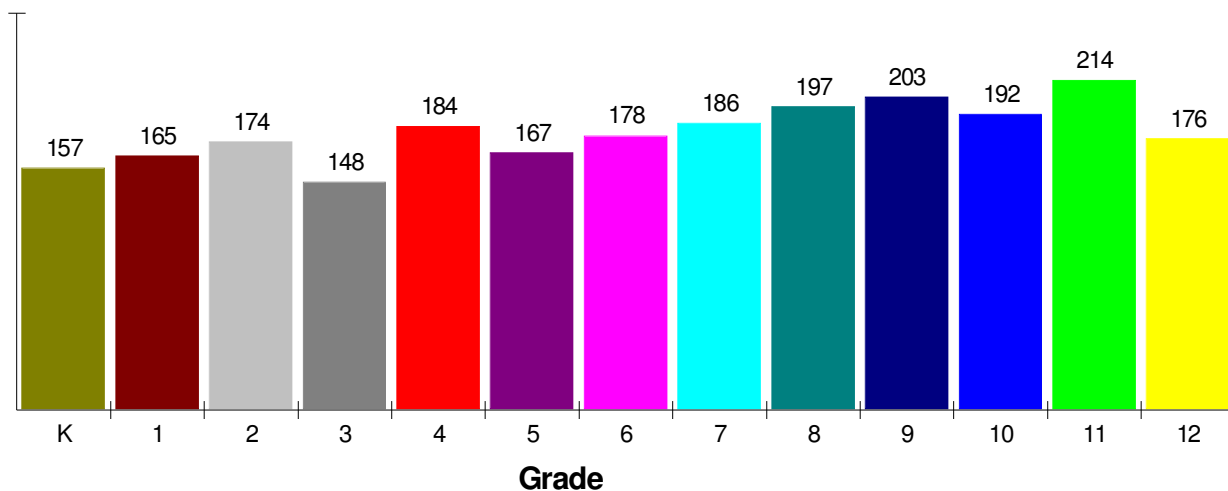

General Facts FOR NORTHWESTERN LEHIGH SCHOOLS

NORTHWESTERN LEHIGH SCHOOLS
6493 ROUTE 309
NEW TRIPOLI, PA 18066

Type:	(610)298-8661	Independent Local District
Grade Range:		K - 12
Schools:		4
Teacher:		154
Students:		2,341
Student/Teacher Ratio:		15.2 To 1
Student/Librarian Ratio:		585.3 To 1
Secondary Student/Guidance Ratio:		196.3 To 1

Student Enrollment By Grade FOR NORTHWESTERN LEHIGH SCHOOLS

Total Enrollment = 2,341

National Enrollment Ranking: 4,279 of 15,679 (72nd Percentile)
State Enrollment Ranking: 267 of 529 (49th Percentile)

Prepared by RE/MAX Real Estate