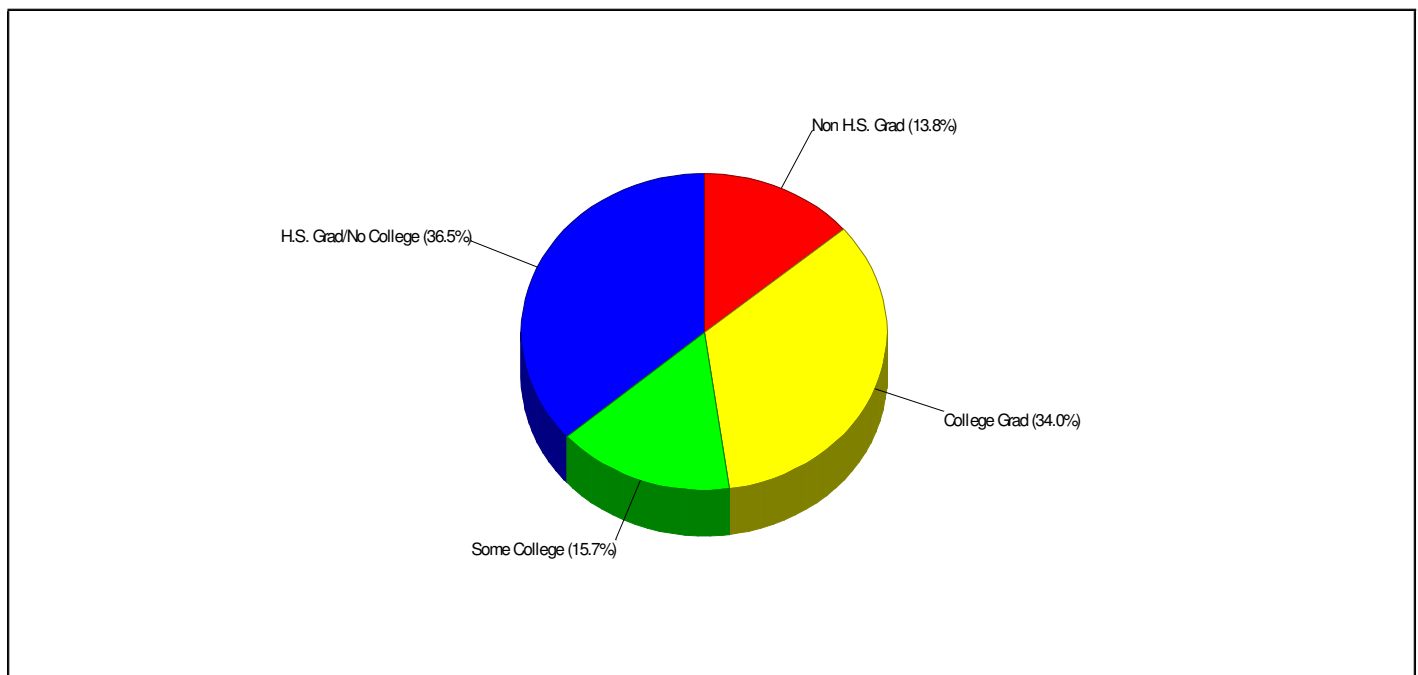

Parent Education Level FOR NORTHWESTERN LEHIGH SCHOOLS

Prepared by RE/MAX Real Estate