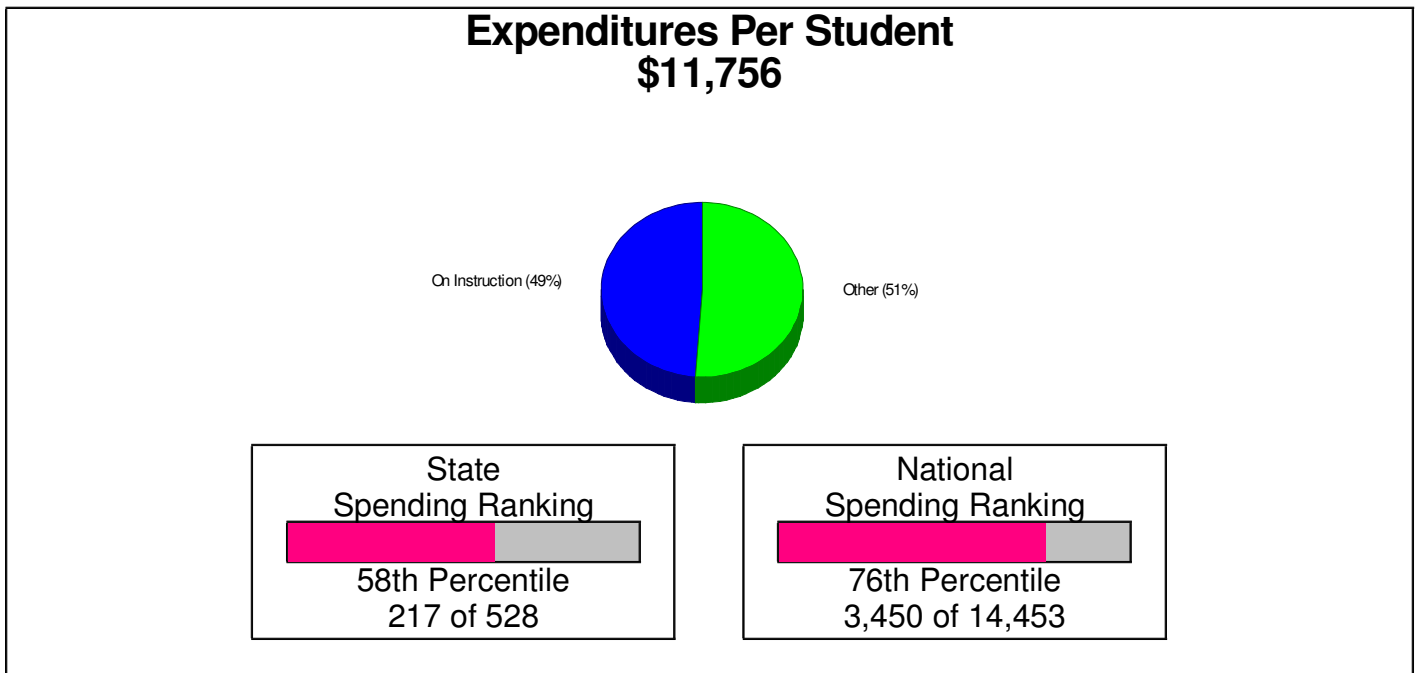

School Expenditures FOR NORTHWESTERN LEHIGH SCHOOLS

Expenditures Per Student
$11,756