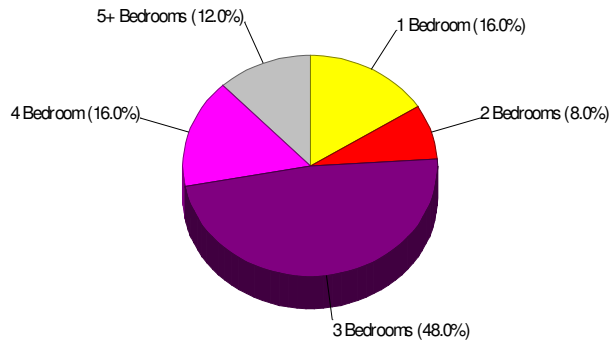

Home Size Breakdown

Rental

For Neighborhood Within Township of Allen

Renter Occupied Households = 5.7%
Median Monthly Rent = $555
Median Number of Bedrooms = 3

Home Size Breakdown