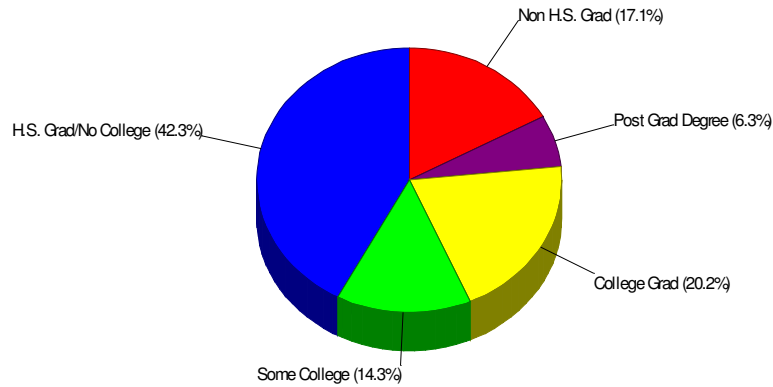

Adult Education Level For Township of Allen

**82.9% High School Graduates
26.5% College Graduates**