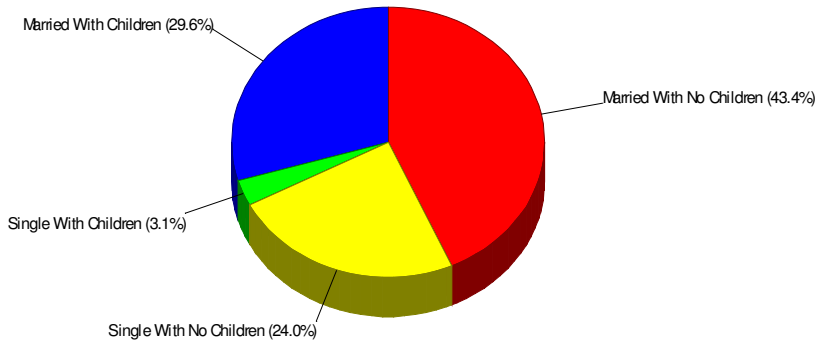

Prepared by RE/MAX Real Estate