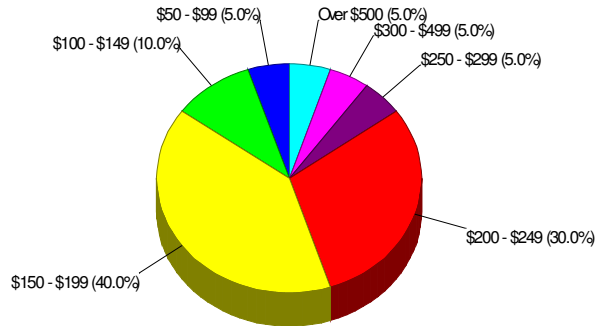

Home Sales Pricing Pattern (Closest 20)

Median Price = $196,500
Average Price = $222,350