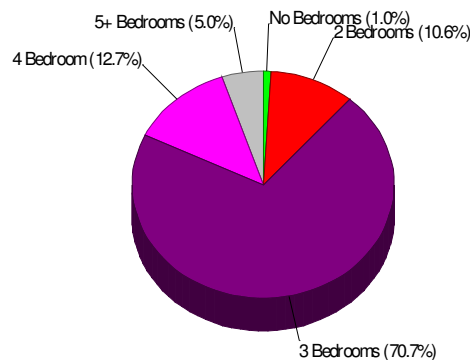

## Home Ownership For Neighborhood Within Township of Allen

**Owner Occupied Households = 94.3%**  
**Median Housing Value = \$238,159**  
**Median Number of Bedrooms = 3**

**Home Size Breakdown**

Prepared by RE/MAX Real Estate