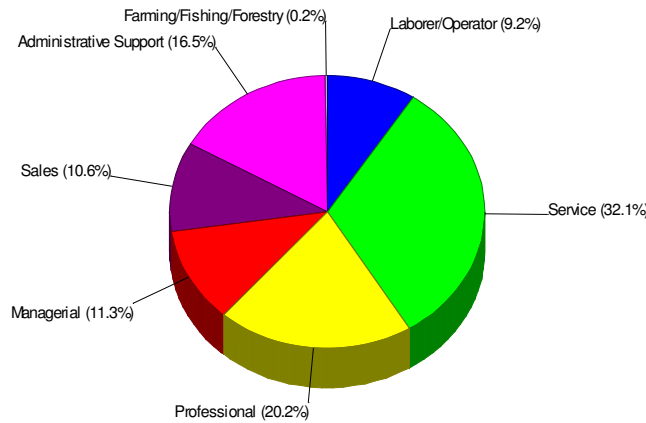

Employment For Northampton County

Average Travel Time To Work = 26.3 Minutes