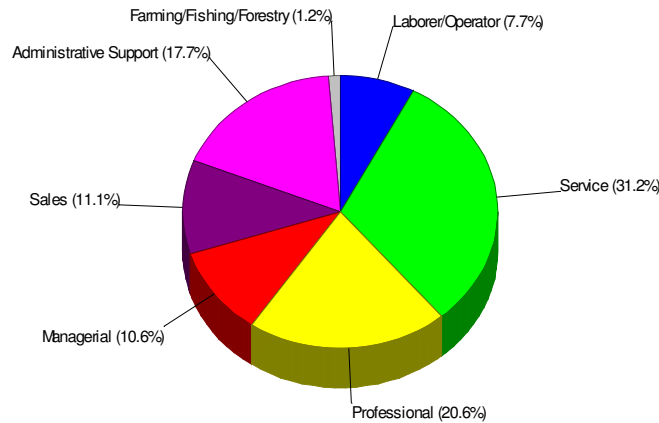

Employment For Township of Allen

Average Travel Time To Work = 26.9 Minutes

Occupation

Prepared by RE/MAX Real Estate