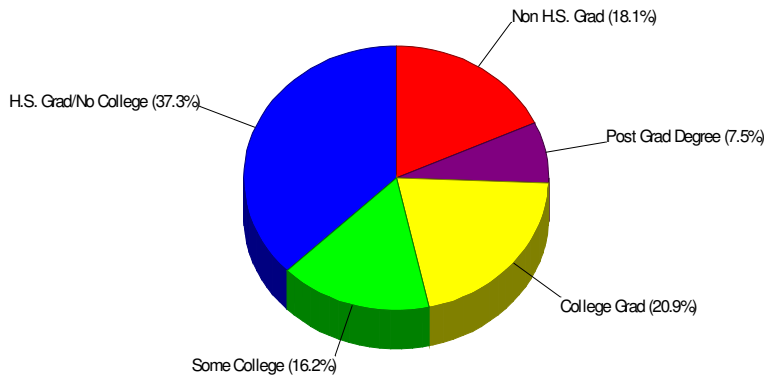

Adult Education Level For Northampton County

81.9% High School Graduates
28.4% College Graduates