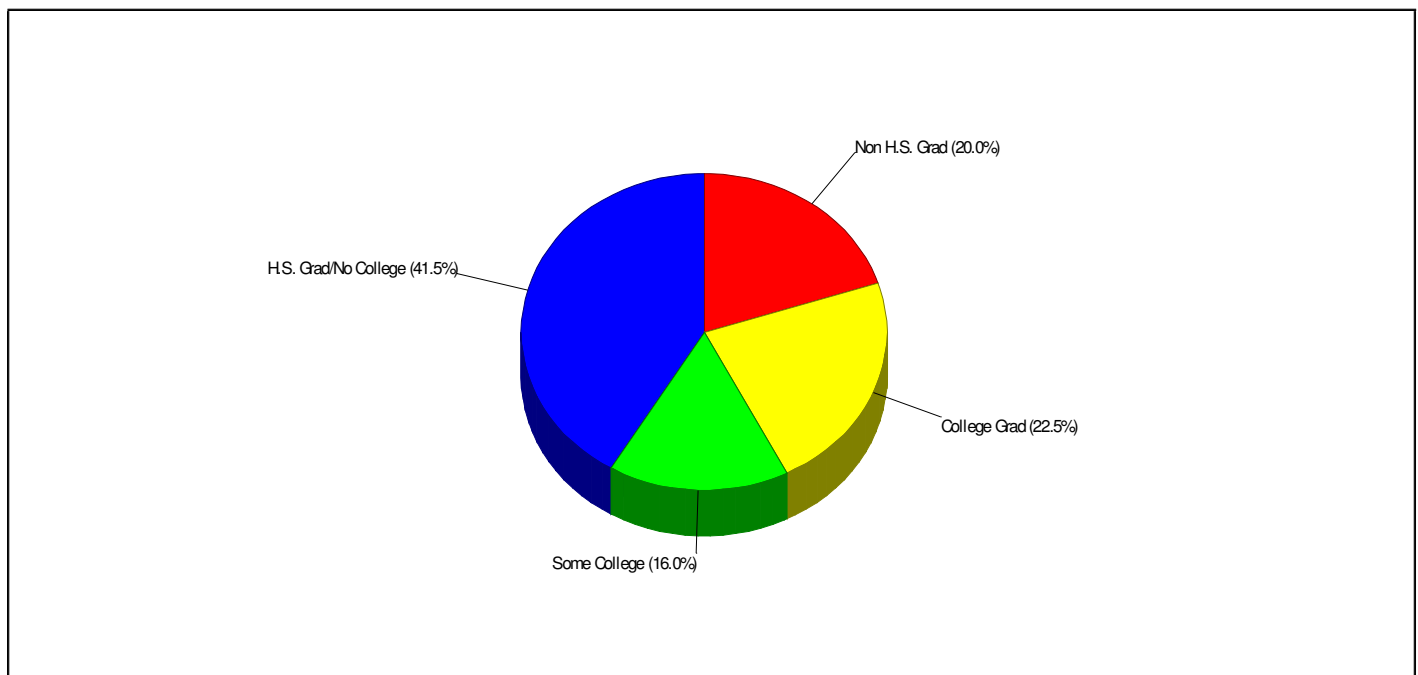

Parent Education Level FOR NORTHAMPTON AREA SCHOOLS

Prepared by RE/MAX Real Estate