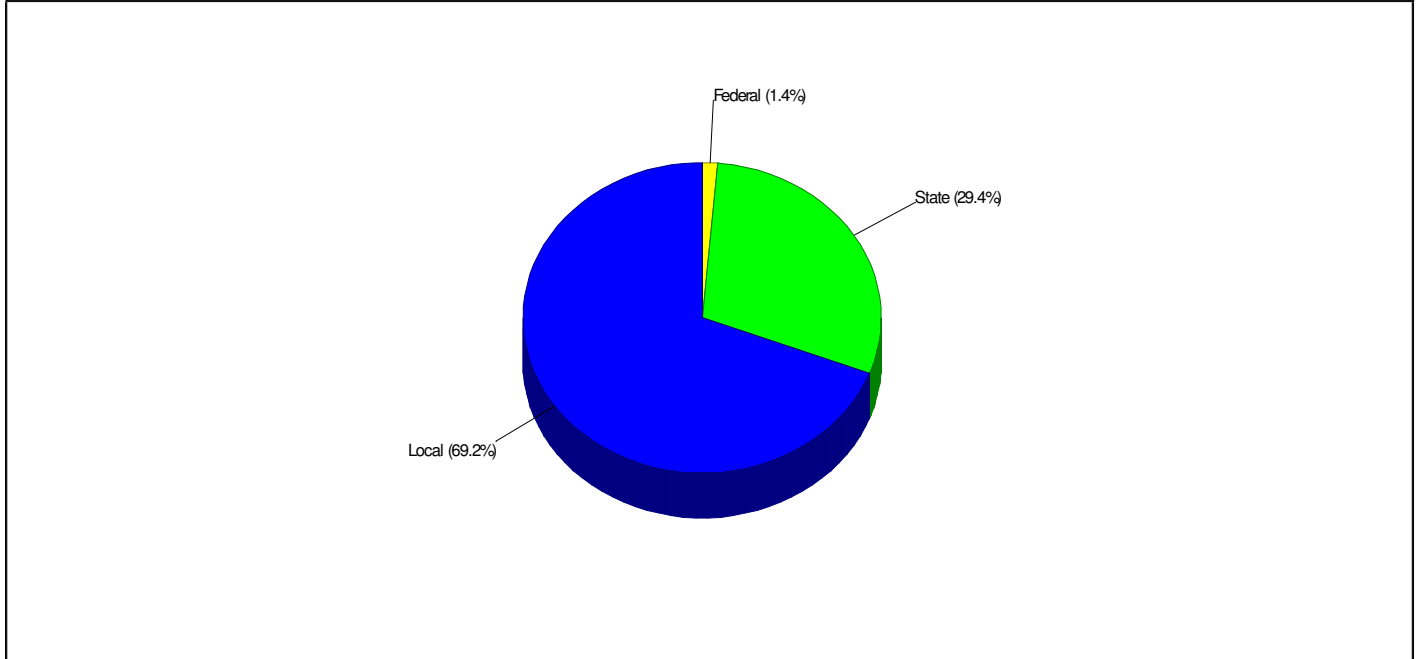

Average SAT Scores: 1004 (Math 498 Verbal 506)

School Expenditures FOR NORTHAMPTON AREA SCHOOLS

Expenditures Per Student
\$10,519

School Funding FOR NORTHAMPTON AREA SCHOOLS

Public Schools for District

NORTHAMPTON AREA SENIOR HIGH SCHOOL
 1619 LAUBACH AVE, NORTHAMPTON, PA 18067
Distance from Subject: 1.7 Miles
Student/Teacher Ratio: 18.8 to 1
Mascot: Koncrete Kids
Average SAT: 1004 (Math 498 Verbal 506)
Students Taking SAT: 70.0%