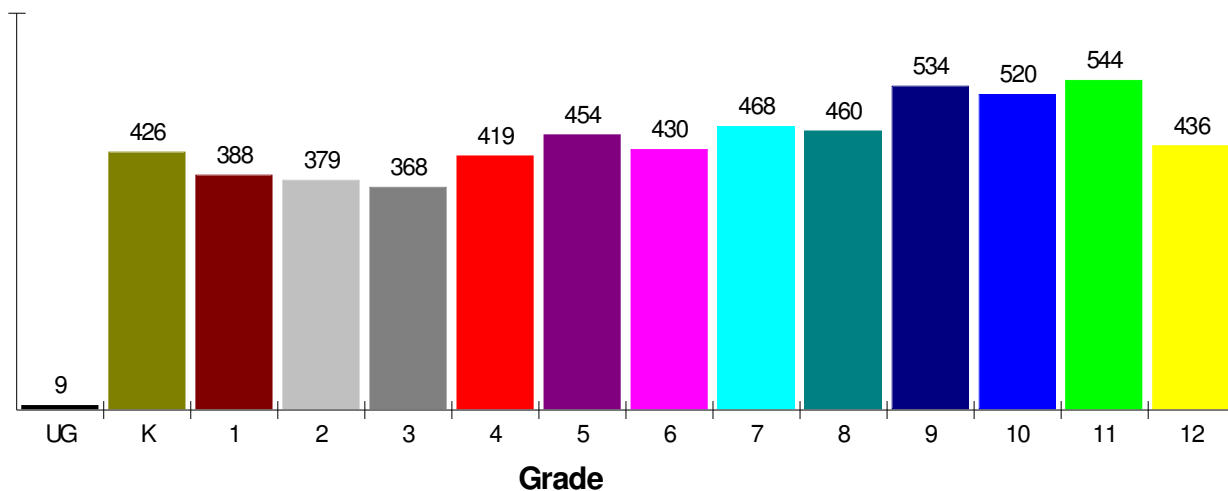

General Facts FOR NORTHAMPTON AREA SCHOOLS

NORTHAMPTON AREA SCHOOLS
2014 LAUBACH AVENUE
NORTHAMPTON, PA 18067

Type:	(610)262-7811	Independent Local District
Grade Range:		K - 12
Schools:		6
Teacher:		353
Students:		5,835
Student/Teacher Ratio:		16.5 To 1
Student/Librarian Ratio:		972.5 To 1
Secondary Student/Guidance Ratio:		254.3 To 1

Student Enrollment By Grade FOR NORTHAMPTON AREA SCHOOLS

Total Enrollment = 5,835

National Enrollment Ranking: 1,619 of 15,679 (89th Percentile)

State Enrollment Ranking: 59 of 529 (89th Percentile)