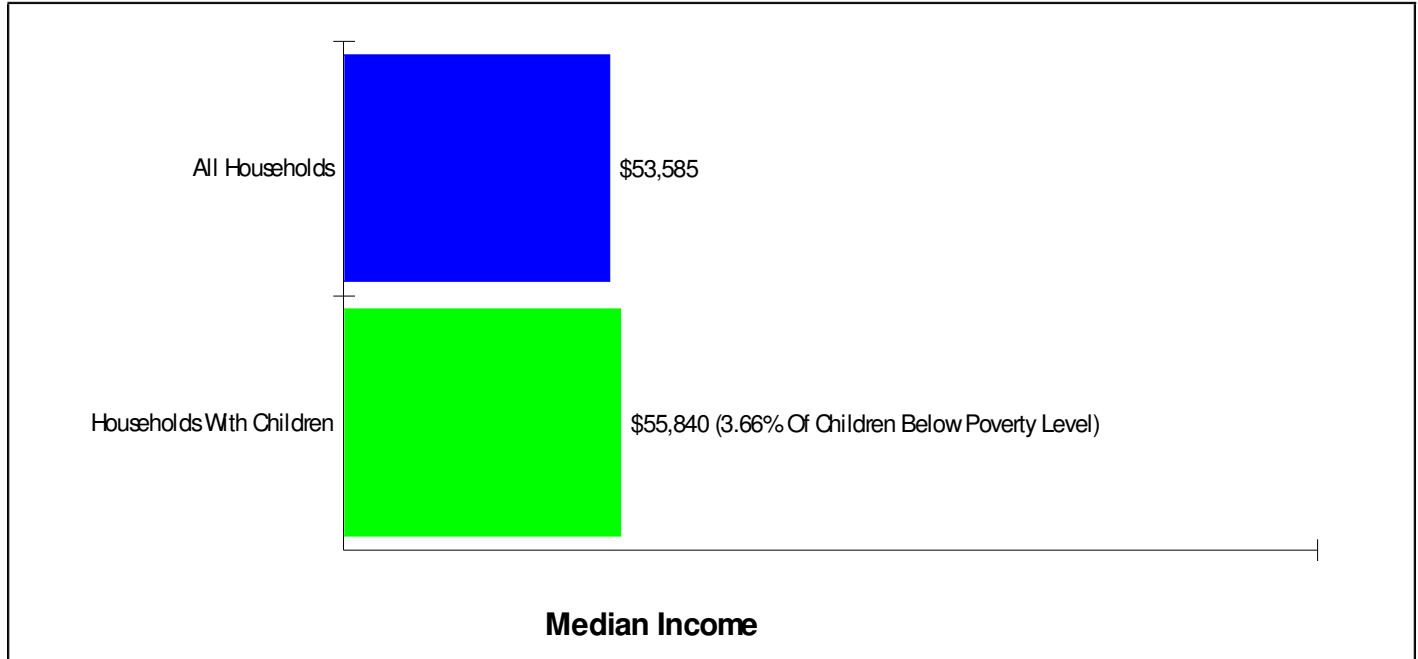

Income FOR NORTHAMPTON AREA SCHOOLS