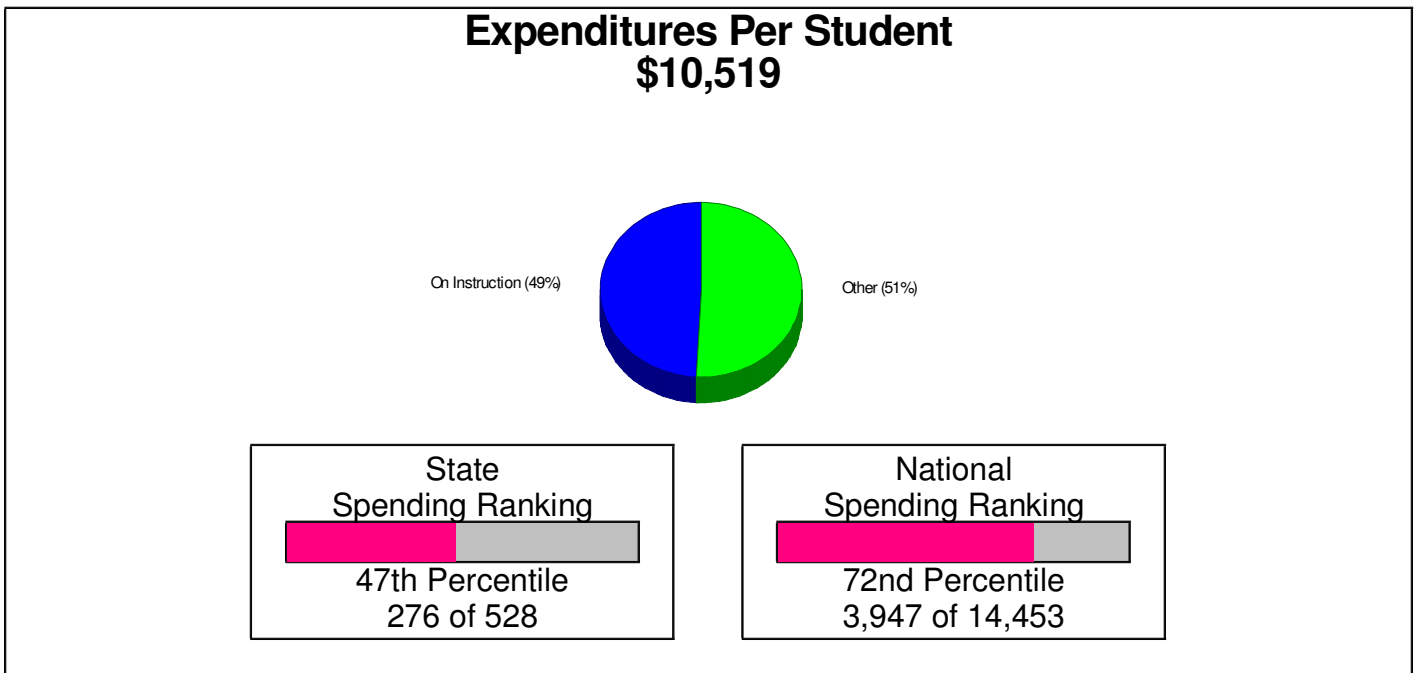

School Expenditures FOR NORTHAMPTON AREA SCHOOLS

Expenditures Per Student
$10,519