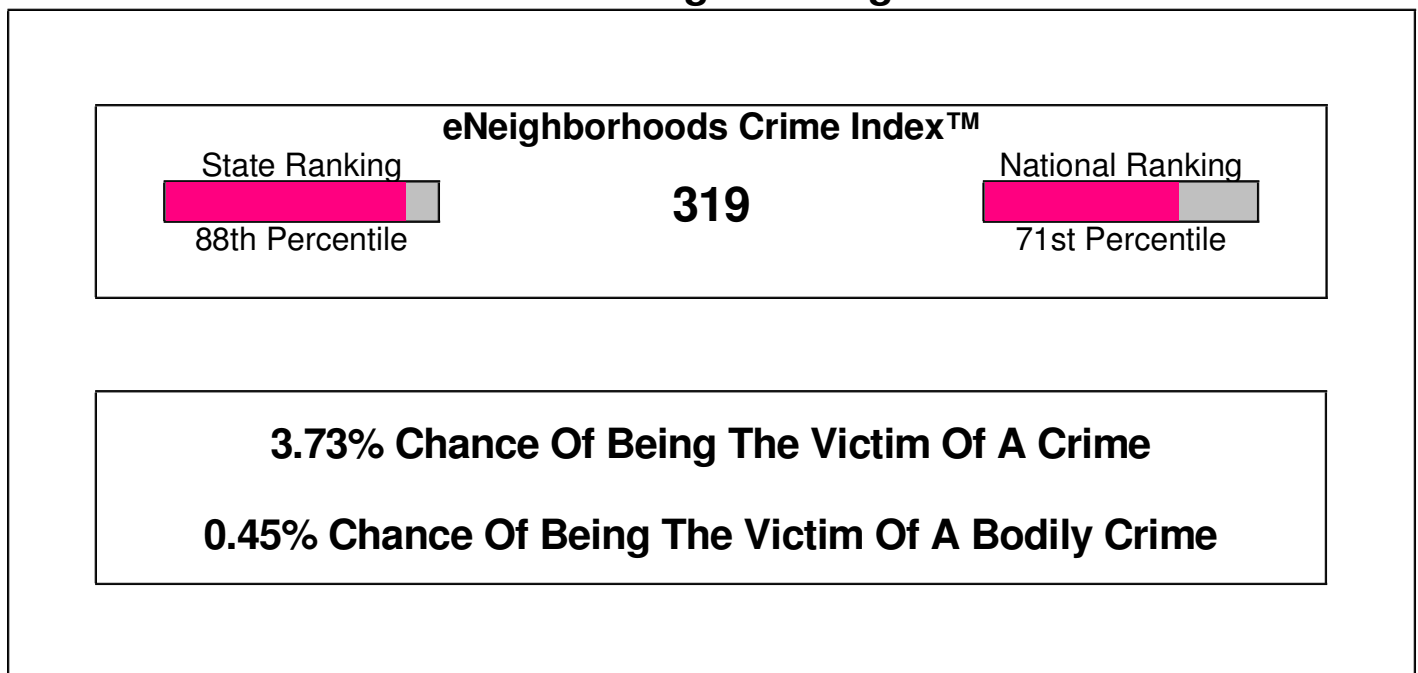

Crime Index For Borough of Bangor