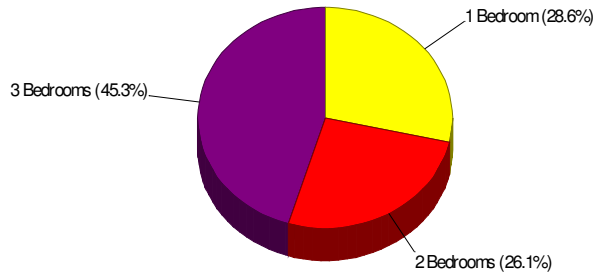

Housing Information

Bangor, Borough of

Prepared by RE/MAX Real Estate

Housing Characteristics For Neighborhood Within Borough of Bangor

Average Age of Housing 61 years

Type of Dwelling

Home Ownership For Neighborhood Within Borough of Bangor

Owner Occupied Households = 66.2%
Median Housing Value = \$186,056
Median Number of Bedrooms = 3

Home Size Breakdown

Prepared by RE/MAX Real Estate

Rental

For Neighborhood Within Borough of Bangor

Renter Occupied Households = 33.8%
Median Monthly Rent = \$625
Median Number of Bedrooms = 2

Home Size Breakdown

Home Sales Pricing Pattern (Closest 20)

Median Price = \$130,000
Average Price = \$146,316

Dollars In Thousands
Homes Sold In Past Year

Crime Information

Bangor, Borough of

Prepared by RE/MAX Real Estate