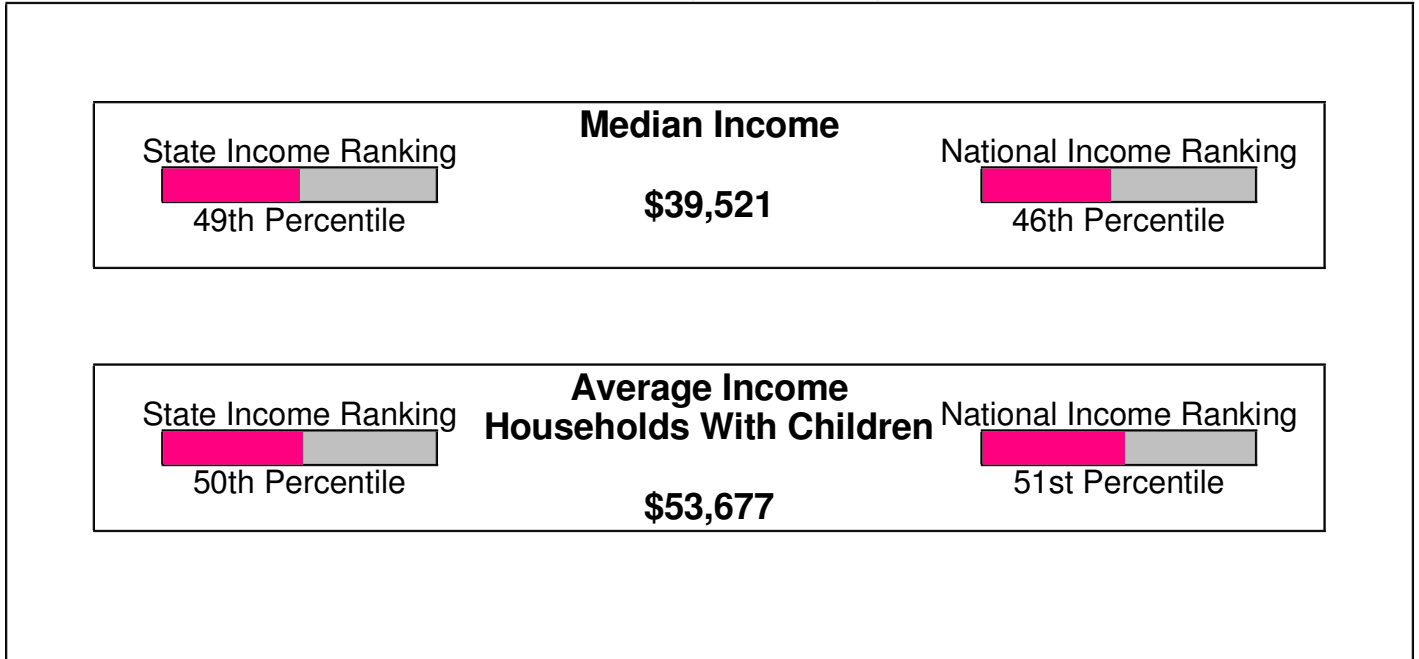

BANGOR, BOROUGH OF, PA

Area Facts

Bangor, Borough of

Prepared by RE/MAX Real Estate

Income For Borough of Bangor

Population For Borough of Bangor

Age Breakdown For Borough of Bangor Average Age = 35.9 Years

Household Characteristics For Borough of Bangor

54.8% Married
36.1% With Children

Prepared by RE/MAX Real Estate

Adult Education Level For Borough of Bangor

77.6% High School Graduates
19.1% College Graduates