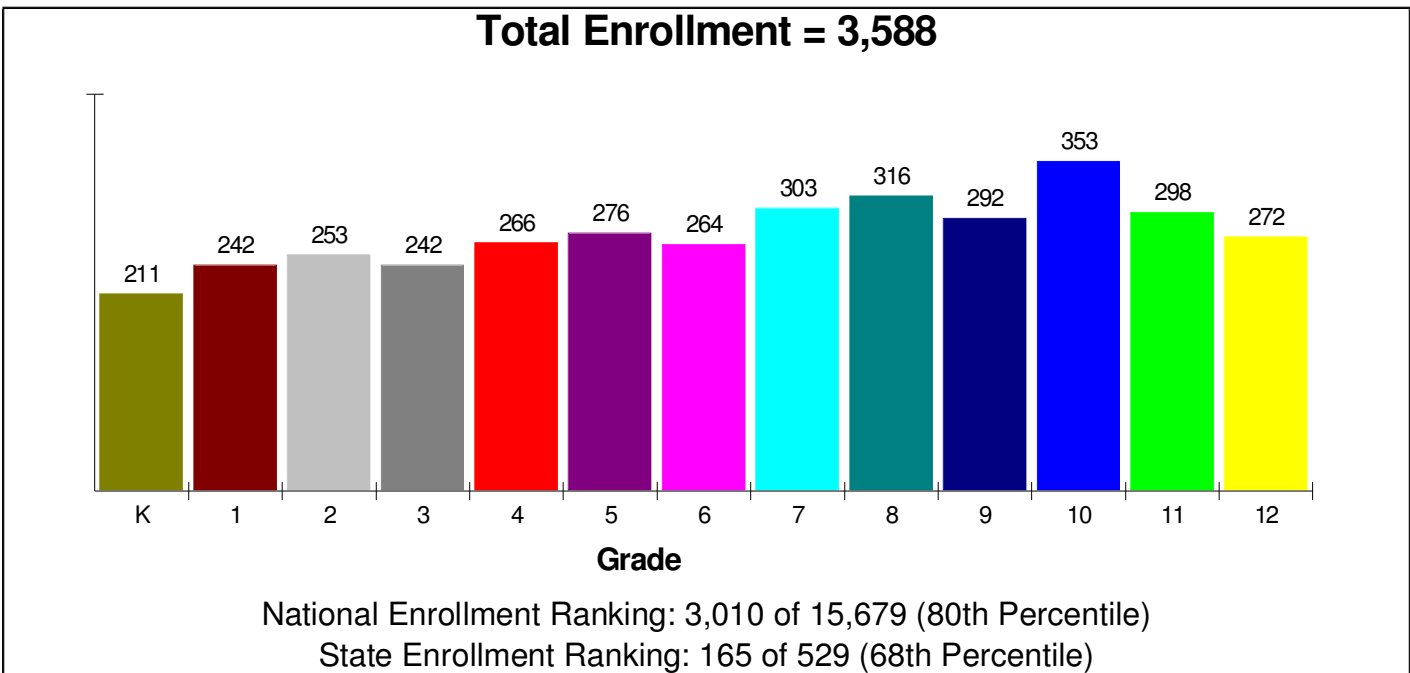

General Facts FOR BANGOR AREA SCHOOLS

BANGOR AREA SCHOOLS
123 FIVE POINTS RICHMOND RD
BANGOR, PA 18013

Type:	(610)588-2163	Independent Local District
Grade Range:		K - 12
Schools:		5
Teacher:		237
Students:		3,588
Student/Teacher Ratio:		15.1 To 1
Student/Librarian Ratio:		897.0 To 1
Secondary Student/Guidance Ratio:		303.8 To 1

Student Enrollment By Grade FOR BANGOR AREA SCHOOLS

Prepared by RE/MAX Real Estate