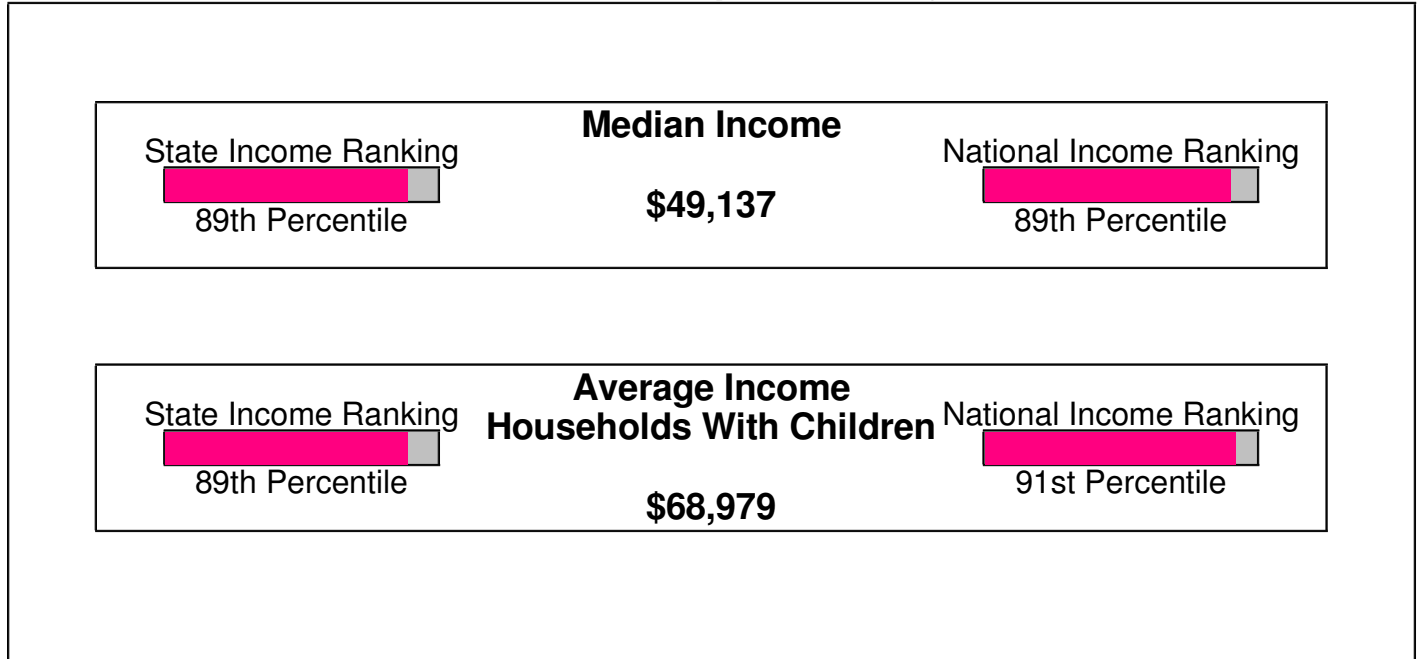

Denomination: Presbyterian Churches**Phone:** (610)588-4864**Distance from Subject:** 1.10 miles

County Facts

Bangor, Borough of

Prepared by RE/MAX Real Estate

Income For Northampton County

Population For Northampton County