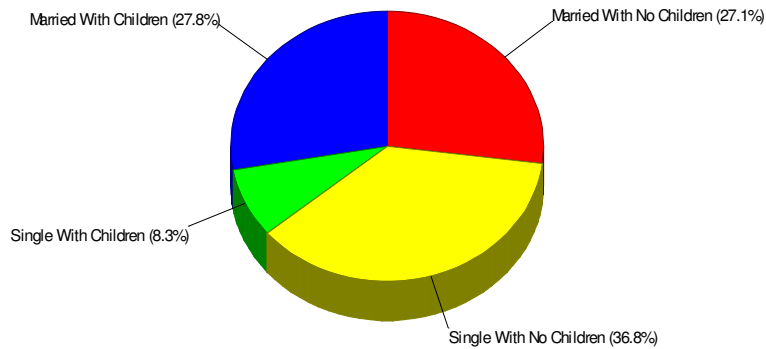

BANGOR, BOROUGH OF, PA

Area Facts

Bangor, Borough of

Prepared by RE/MAX Real Estate

Income For Borough of Bangor

Population For Borough of Bangor

Age Breakdown For Borough of Bangor Average Age = 35.9 Years

Household Characteristics For Borough of Bangor

54.8% Married
36.1% With Children

Prepared by RE/MAX Real Estate

Adult Education Level For Borough of Bangor

77.6% High School Graduates
19.1% College Graduates