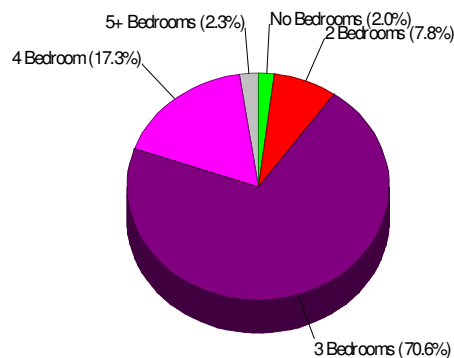

Housing Information

Bangor, Borough of

Prepared by RE/MAX Real Estate

Housing Characteristics For Neighborhood Within Borough of Bangor

Average Age of Housing 61 years

Type of Dwelling

Home Ownership For Neighborhood Within Borough of Bangor

Owner Occupied Households = 66.2%
Median Housing Value = \$186,056
Median Number of Bedrooms = 3

Home Size Breakdown

Prepared by RE/MAX Real Estate

Rental

For Neighborhood Within Borough of Bangor

Renter Occupied Households = 33.8%
Median Monthly Rent = \$625
Median Number of Bedrooms = 2