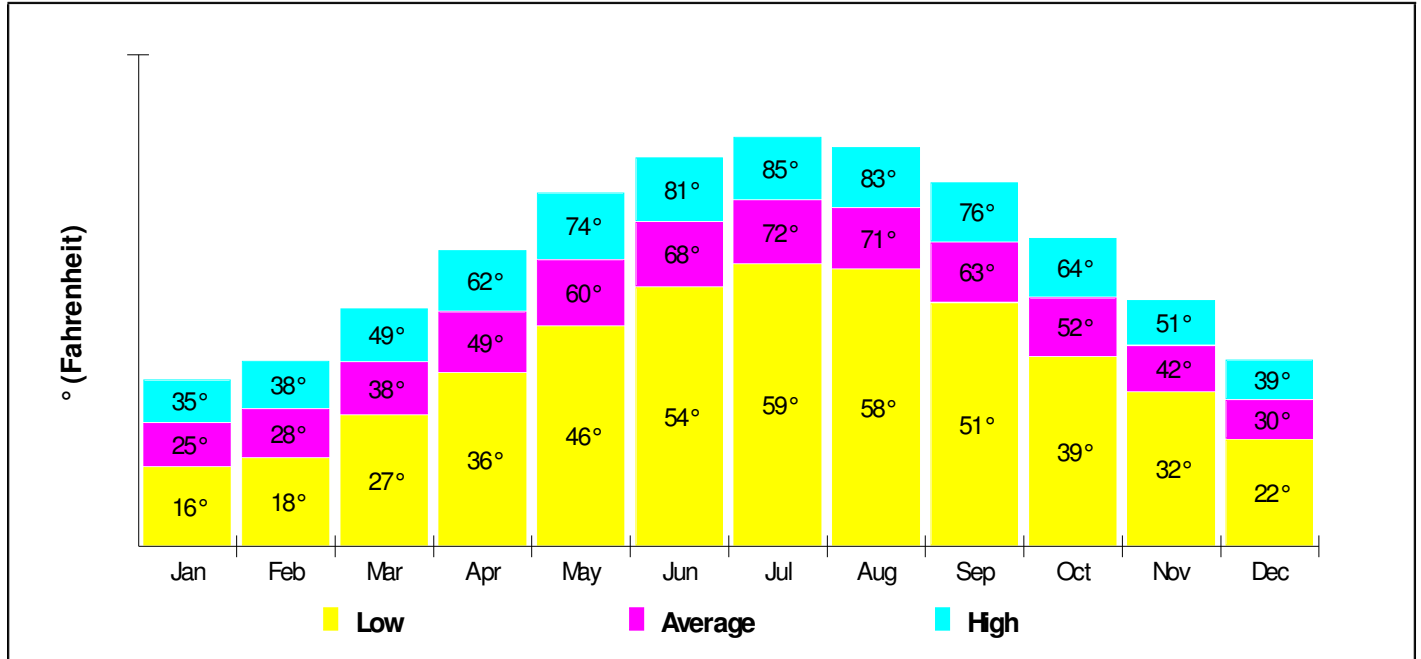

Temperature Measured at STROUDSBURG, PA (elevation = 480ft.)