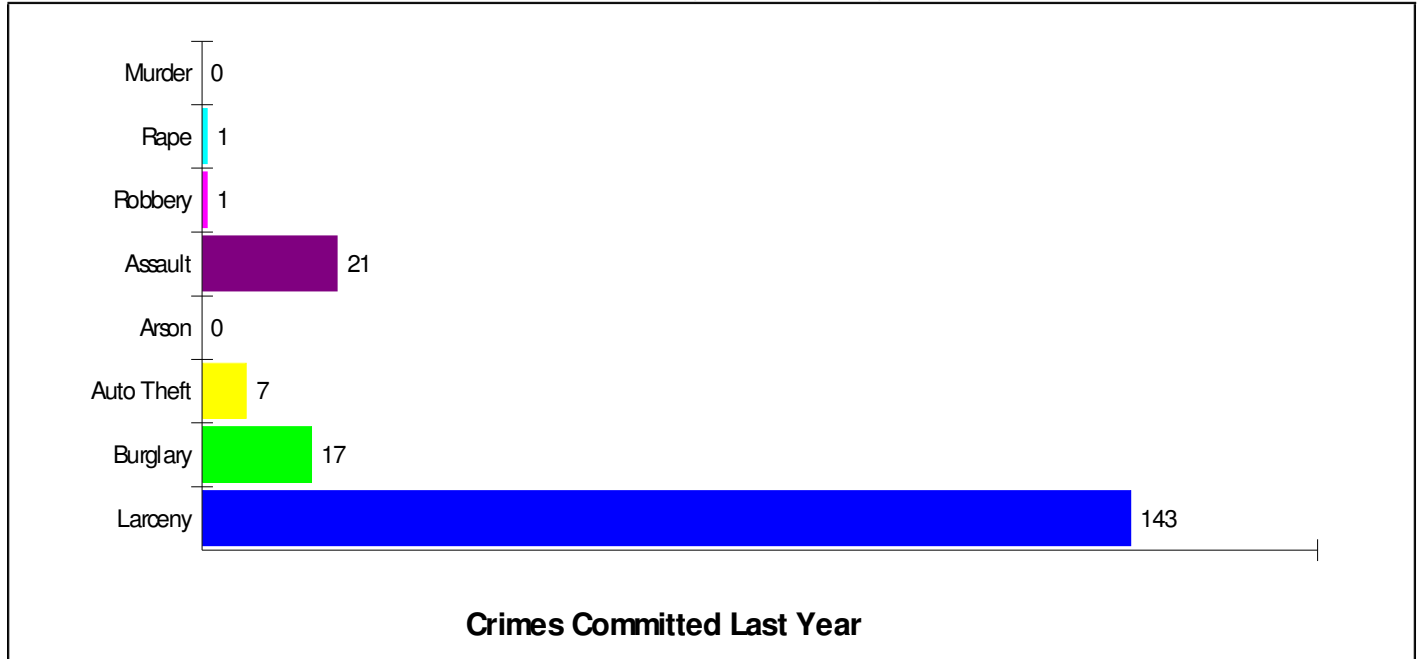

Crime Incidents For Borough of Bangor