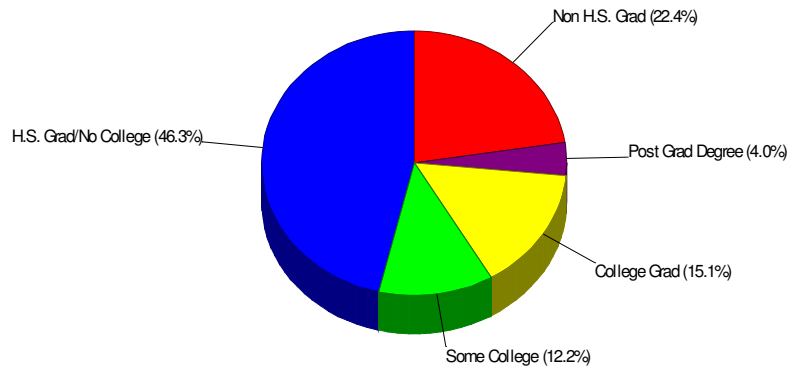

BANGOR, BOROUGH OF, PA

Area Facts

Bangor, Borough of

Prepared by RE/MAX Real Estate

Income For Borough of Bangor

Population For Borough of Bangor

Age Breakdown For Borough of Bangor Average Age = 35.9 Years

Household Characteristics For Borough of Bangor

54.8% Married
36.1% With Children

Prepared by RE/MAX Real Estate

Adult Education Level For Borough of Bangor

77.6% High School Graduates
19.1% College Graduates