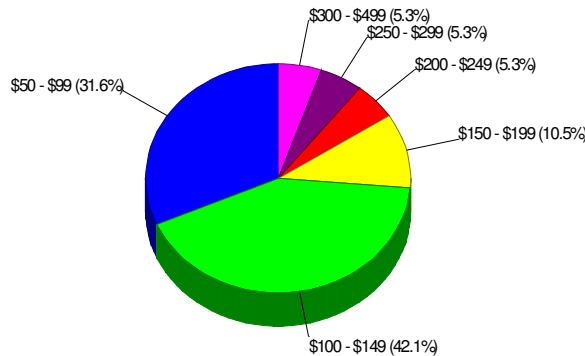

Owner Occupied Households = 66.2%
Median Housing Value = \$186,056
Median Number of Bedrooms = 3

Home Size Breakdown

Prepared by RE/MAX Real Estate

Rental

For Neighborhood Within Borough of Bangor

Renter Occupied Households = 33.8%
Median Monthly Rent = \$625
Median Number of Bedrooms = 2

Home Size Breakdown

Home Sales Pricing Pattern (Closest 20)

Median Price = \$130,000
Average Price = \$146,316

Dollars In Thousands
Homes Sold In Past Year

Crime Information

Bangor, Borough of

Prepared by RE/MAX Real Estate