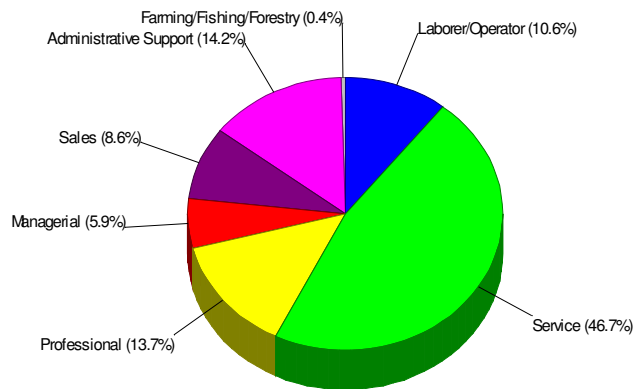

Employment For Borough of Bangor

Average Travel Time To Work = 30.7 Minutes