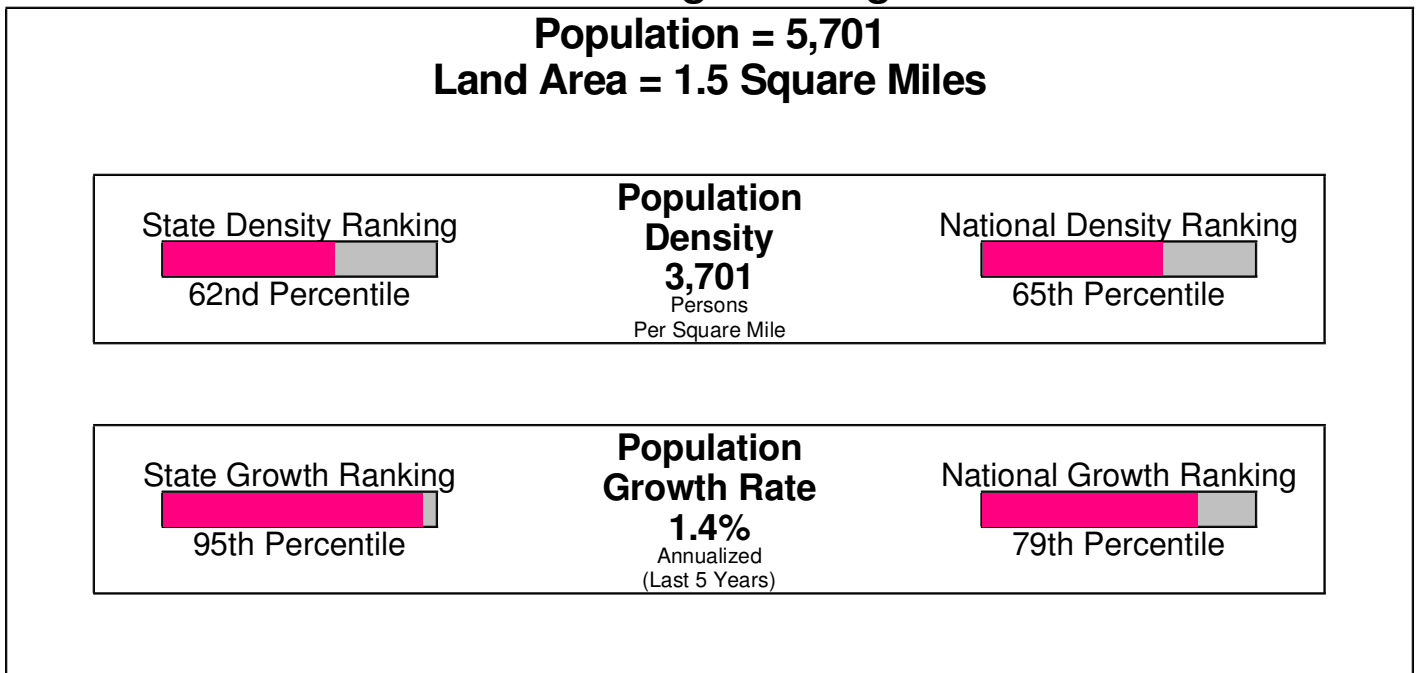

BANGOR, BOROUGH OF, PA

Area Facts

Bangor, Borough of

Prepared by RE/MAX Real Estate

Income For Borough of Bangor

Population For Borough of Bangor

Age Breakdown For Borough of Bangor Average Age = 35.9 Years