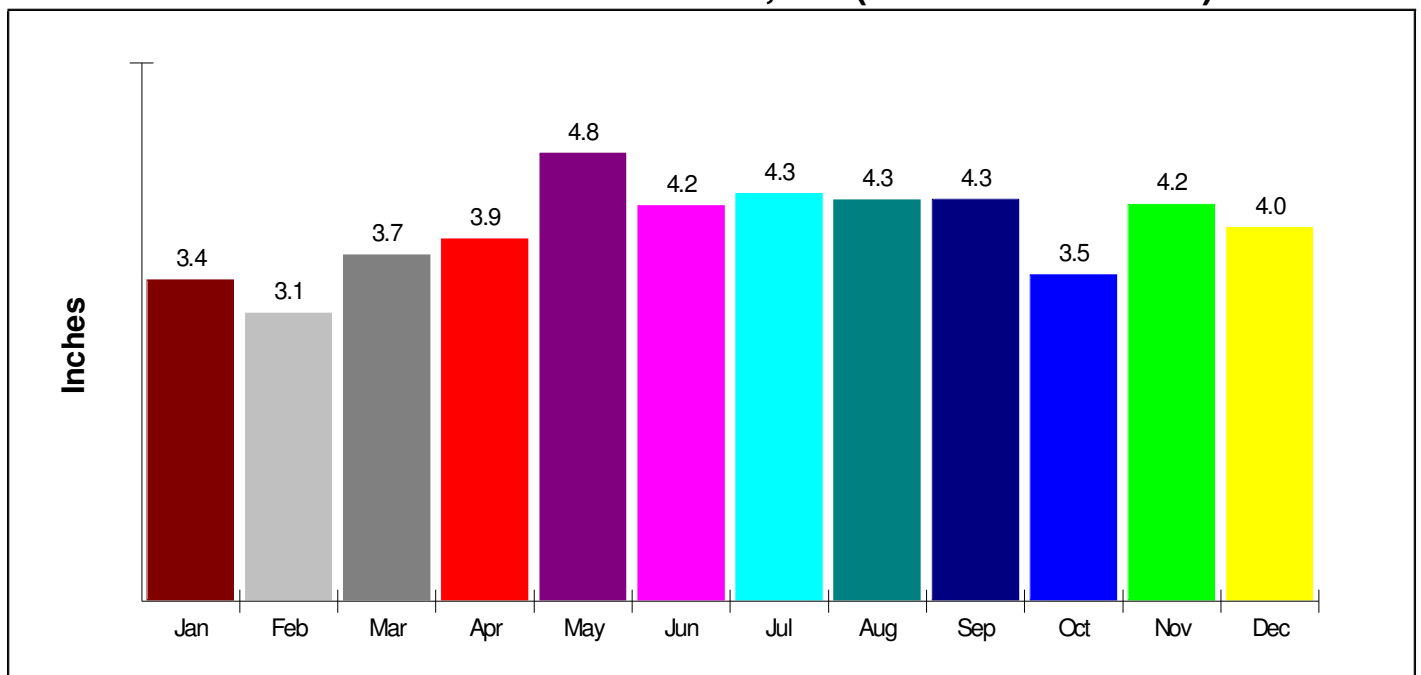

Average Precipitation Measured at STROUDSBURG, PA (elevation = 480ft.)

Prepared by RE/MAX Real Estate