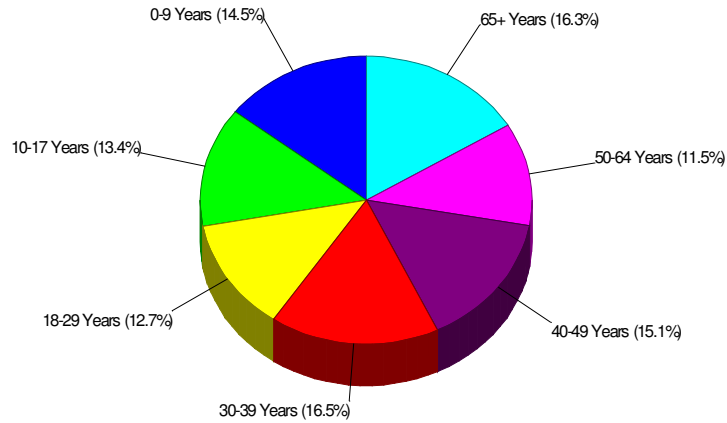

BANGOR, BOROUGH OF, PA

Area Facts

Bangor, Borough of

Prepared by RE/MAX Real Estate

Income For Borough of Bangor

Population For Borough of Bangor

Age Breakdown For Borough of Bangor Average Age = 35.9 Years

Household Characteristics For Borough of Bangor

54.8% Married
36.1% With Children

Prepared by RE/MAX Real Estate

Adult Education Level For Borough of Bangor

77.6% High School Graduates
19.1% College Graduates