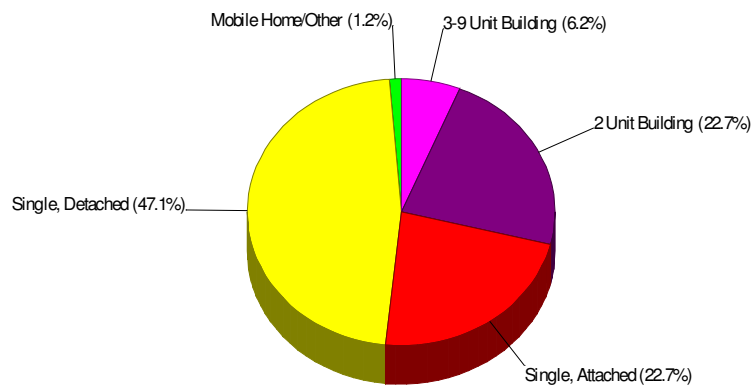

Housing Information

Bangor, Borough of

Prepared by RE/MAX Real Estate

Housing Characteristics For Neighborhood Within Borough of Bangor

Average Age of Housing 61 years

Type of Dwelling

Home Ownership For Neighborhood Within Borough of Bangor

Owner Occupied Households = 66.2%
Median Housing Value = \$186,056
Median Number of Bedrooms = 3

Home Size Breakdown

Prepared by RE/MAX Real Estate

Rental

For Neighborhood Within Borough of Bangor

Renter Occupied Households = 33.8%
Median Monthly Rent = \$625
Median Number of Bedrooms = 2