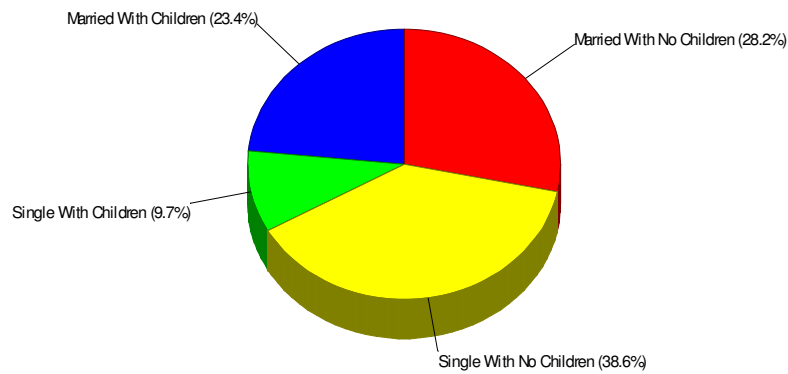

BATH, BOROUGH OF, PA

Area Facts

Bath, Borough of

Prepared by RE/MAX Real Estate

Income For Borough of Bath

Population For Borough of Bath

Age Breakdown For Borough of Bath Average Age = 34.9 Years

Household Characteristics For Borough of Bath

51.6% Married
33.1% With Children

Prepared by RE/MAX Real Estate

Adult Education Level For Borough of Bath

**77.0% High School Graduates
20.7% College Graduates**

Employment For Borough of Bath

Average Travel Time To Work = 24.8 Minutes