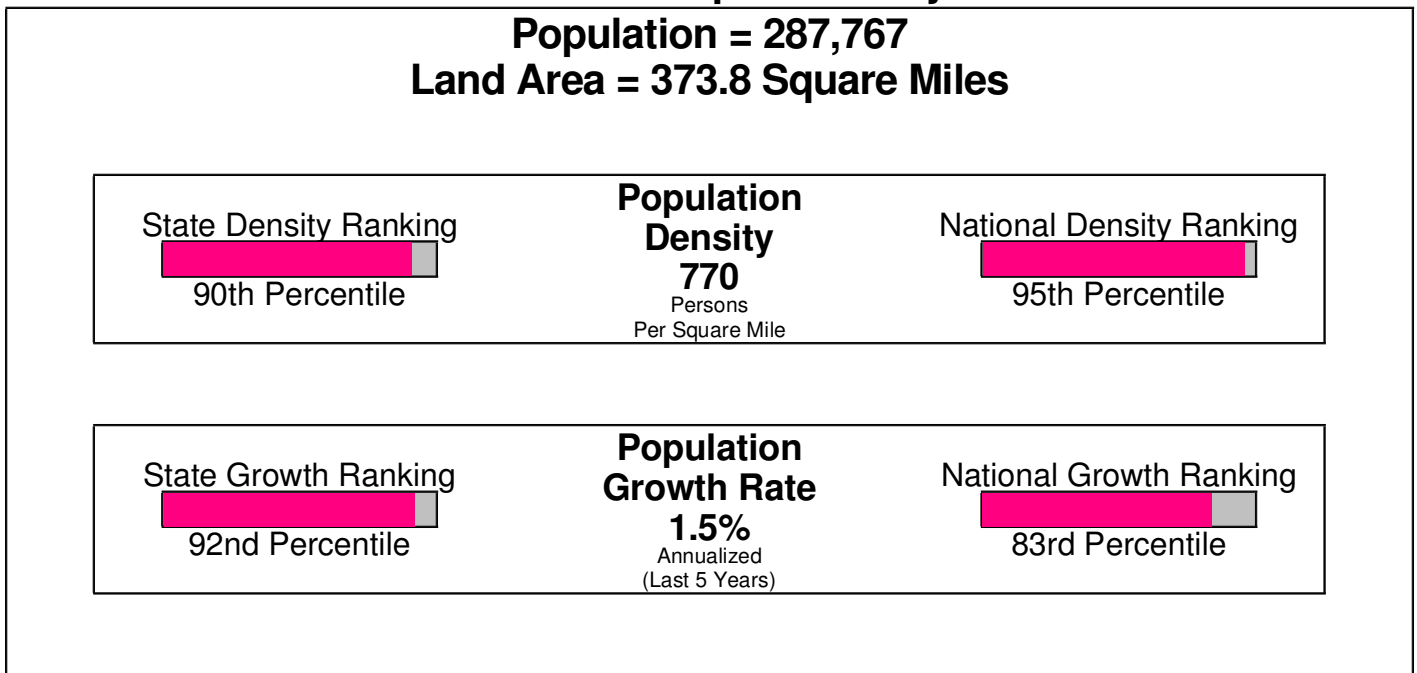

Population For Northampton County