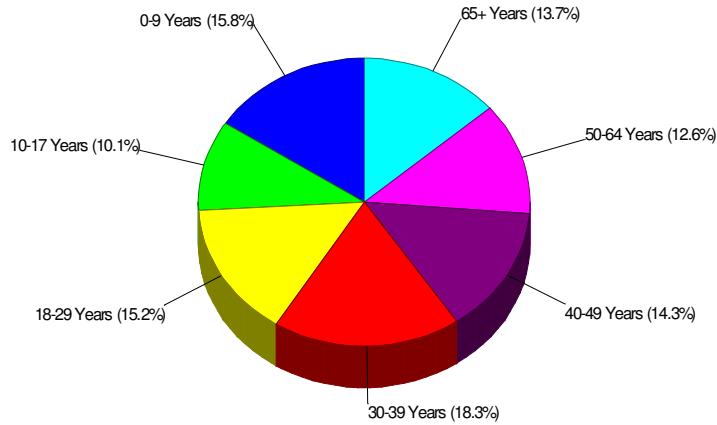

BATH, BOROUGH OF, PA

Area Facts

Bath, Borough of

Prepared by RE/MAX Real Estate

Income For Borough of Bath

Population For Borough of Bath

Age Breakdown For Borough of Bath Average Age = 34.9 Years

Household Characteristics For Borough of Bath

51.6% Married
33.1% With Children

Prepared by RE/MAX Real Estate

Adult Education Level For Borough of Bath

**77.0% High School Graduates
20.7% College Graduates**

Employment For Borough of Bath

Average Travel Time To Work = 24.8 Minutes