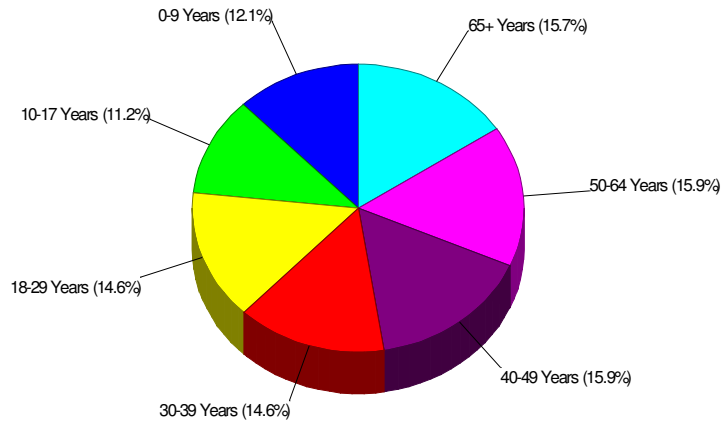

Phone: (610)759-0870
Distance from Subject: 4.20 miles

County Facts

Bath, Borough of

Prepared by RE/MAX Real Estate

Income For Northampton County

Population For Northampton County

Age Breakdown For Northampton County Average Age = 38.4 Years