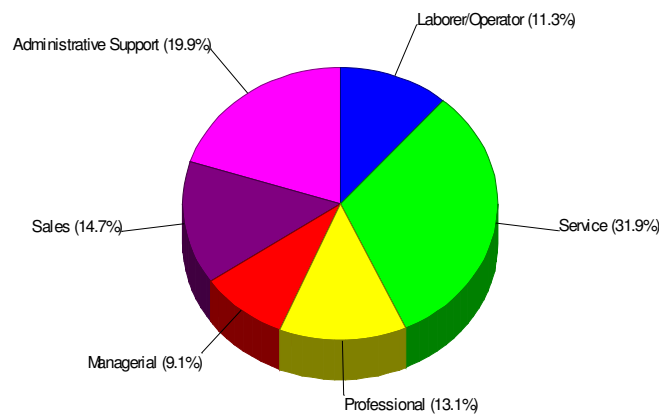

51.6% Married
33.1% With Children

Prepared by RE/MAX Real Estate

Adult Education Level For Borough of Bath

**77.0% High School Graduates
20.7% College Graduates**

Employment For Borough of Bath

Average Travel Time To Work = 24.8 Minutes