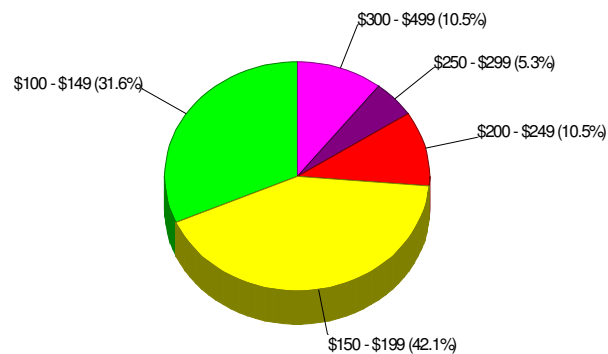

Home Sales Pricing Pattern (Closest 20)

Median Price = $178,000
Average Price = $189,368

Prepared by RE/MAX Real Estate