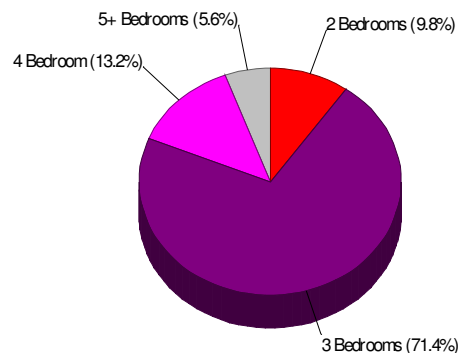

Housing Information

Bath, Borough of

Prepared by RE/MAX Real Estate

Housing Characteristics For Neighborhood Within Borough of Bath

Average Age of Housing 35 years

Type of Dwelling

Home Ownership For Neighborhood Within Borough of Bath

Owner Occupied Households = 45.7%
Median Housing Value = \$157,365
Median Number of Bedrooms = 3

Home Size Breakdown

Prepared by RE/MAX Real Estate

Rental For Neighborhood Within Borough of Bath

Renter Occupied Households = 54.3%
Median Monthly Rent = \$517
Median Number of Bedrooms = 2