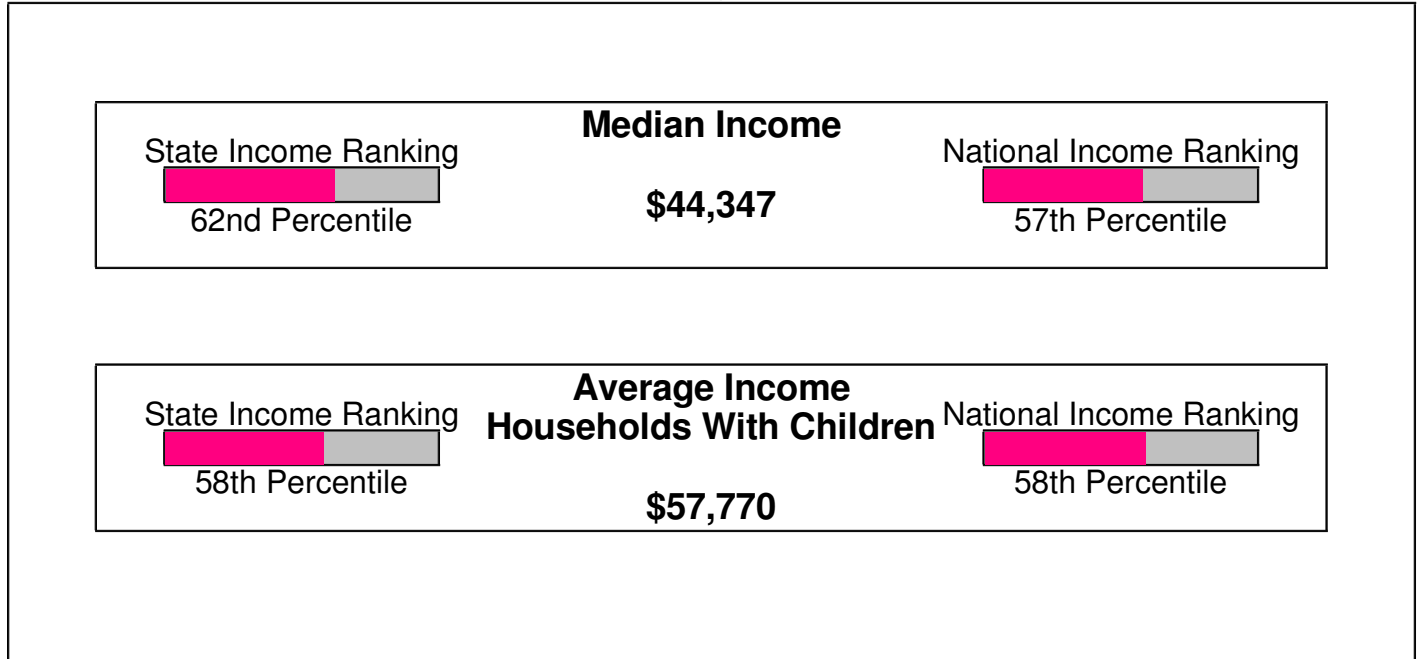

BATH, BOROUGH OF, PA

Area Facts

Bath, Borough of

Prepared by RE/MAX Real Estate

Income For Borough of Bath

Population For Borough of Bath

Age Breakdown For Borough of Bath Average Age = 34.9 Years

Household Characteristics For Borough of Bath

51.6% Married
33.1% With Children

Prepared by RE/MAX Real Estate

Adult Education Level For Borough of Bath

**77.0% High School Graduates
20.7% College Graduates**

Employment For Borough of Bath

Average Travel Time To Work = 24.8 Minutes