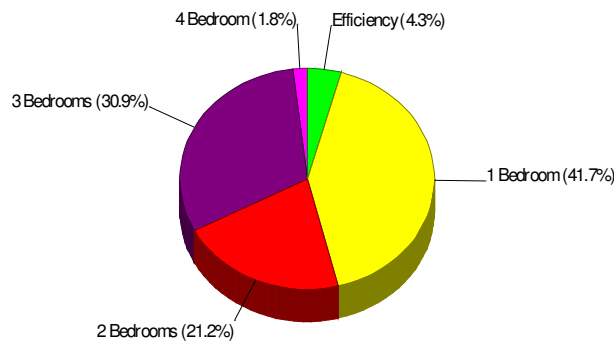

Housing Information

Bath, Borough of

Prepared by RE/MAX Real Estate

Housing Characteristics For Neighborhood Within Borough of Bath

Average Age of Housing 35 years

Type of Dwelling

Home Ownership For Neighborhood Within Borough of Bath

Owner Occupied Households = 45.7%
Median Housing Value = \$157,365
Median Number of Bedrooms = 3

Home Size Breakdown

Prepared by RE/MAX Real Estate

Rental For Neighborhood Within Borough of Bath

Renter Occupied Households = 54.3%
Median Monthly Rent = \$517
Median Number of Bedrooms = 2