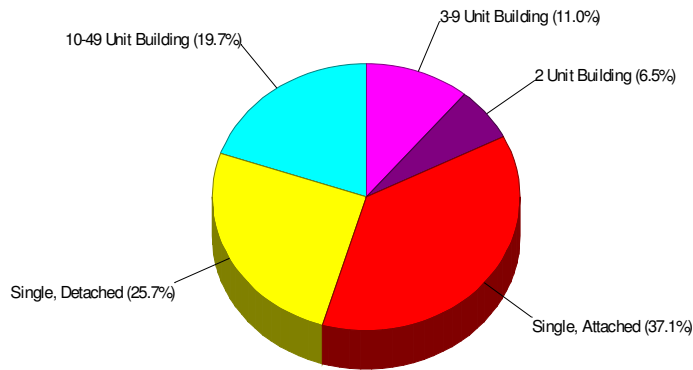

Housing Information

Bath, Borough of

Prepared by RE/MAX Real Estate

Housing Characteristics For Neighborhood Within Borough of Bath

Average Age of Housing 35 years

Type of Dwelling

Home Ownership For Neighborhood Within Borough of Bath