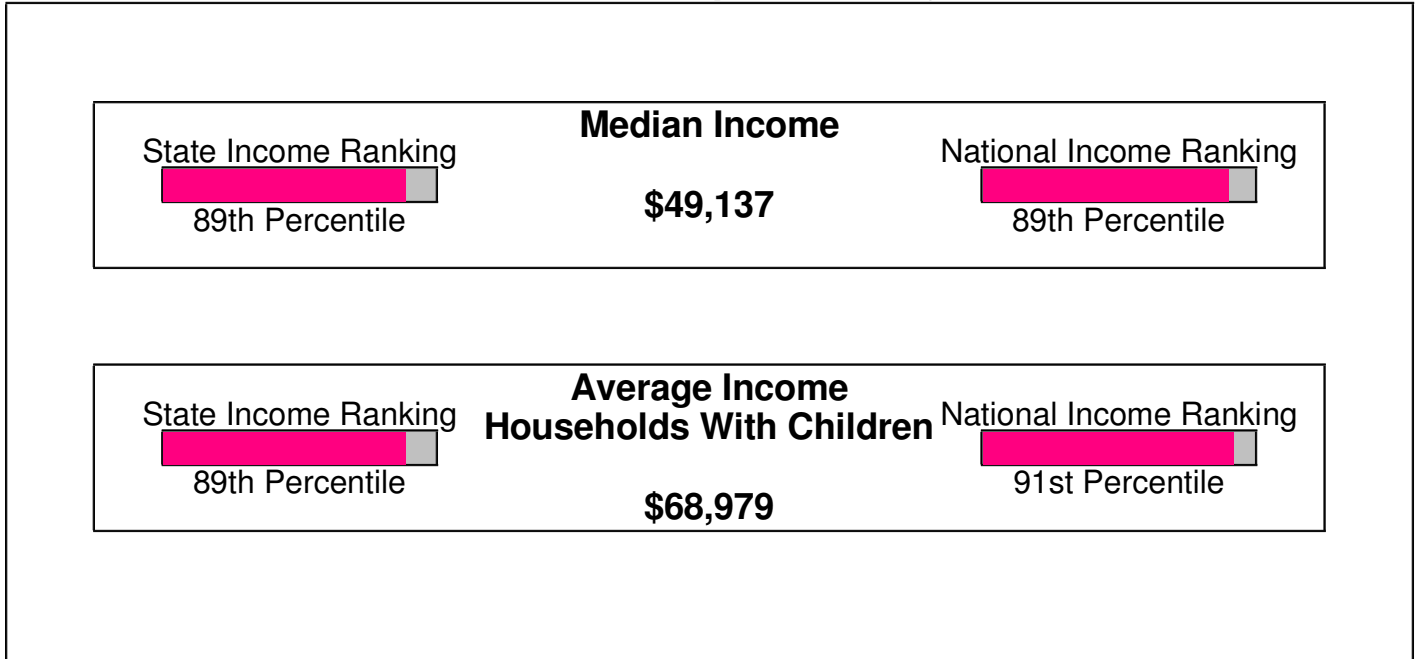

Income For Northampton County