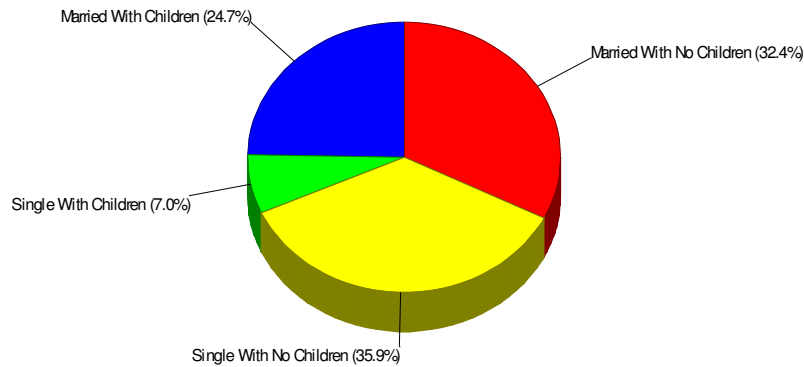

Prepared by RE/MAX Real Estate