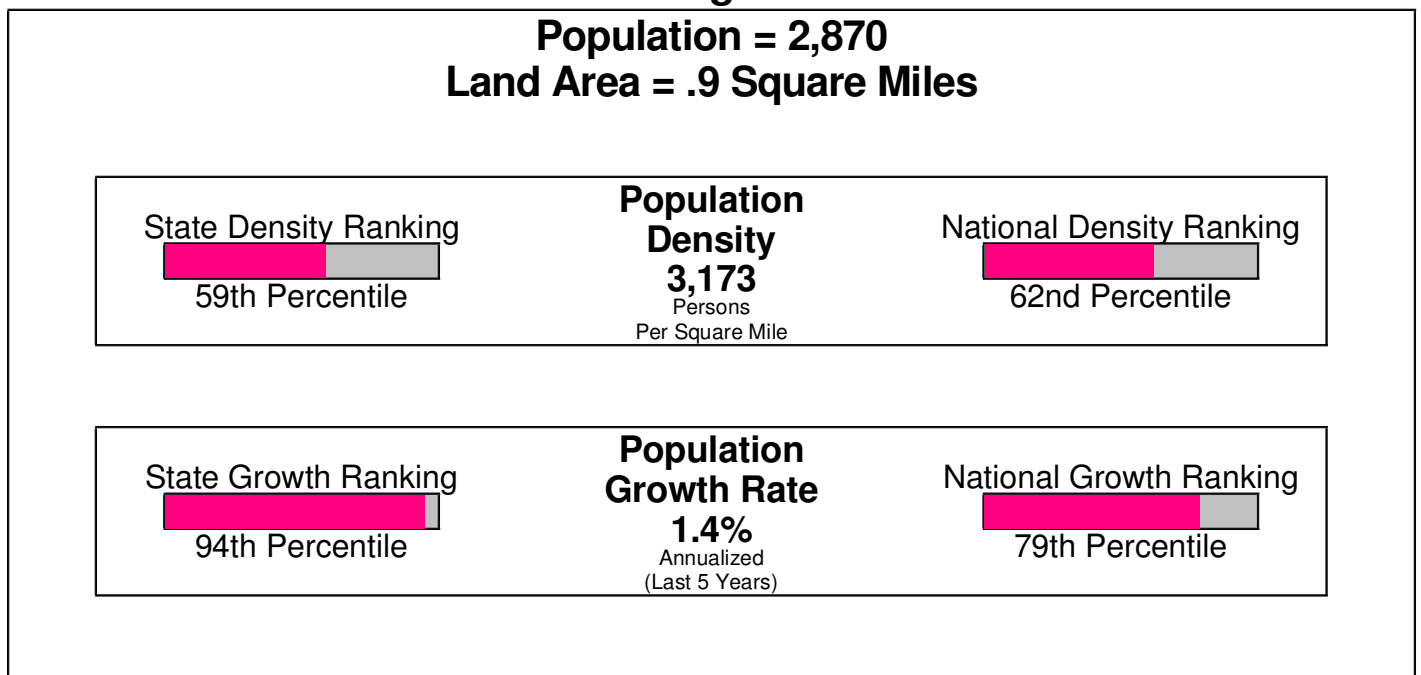

BATH, BOROUGH OF, PA

Area Facts

Bath, Borough of

Prepared by RE/MAX Real Estate

Income For Borough of Bath

Population For Borough of Bath

Age Breakdown For Borough of Bath Average Age = 34.9 Years

Household Characteristics For Borough of Bath

51.6% Married
33.1% With Children

Prepared by RE/MAX Real Estate

Adult Education Level For Borough of Bath

**77.0% High School Graduates
20.7% College Graduates**

Employment For Borough of Bath

Average Travel Time To Work = 24.8 Minutes