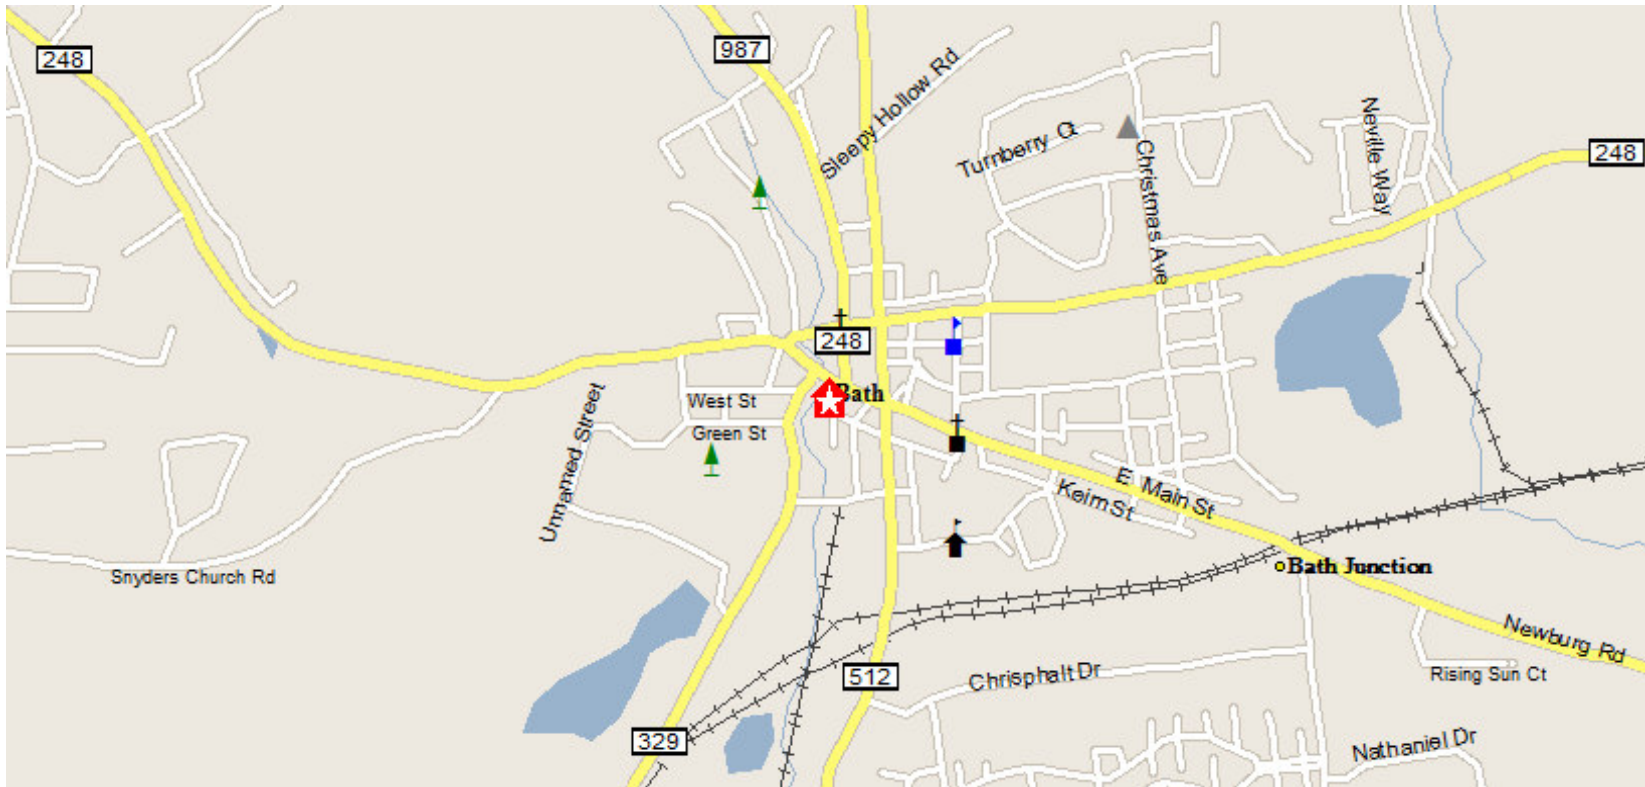

BATH, BOROUGH OF, PA