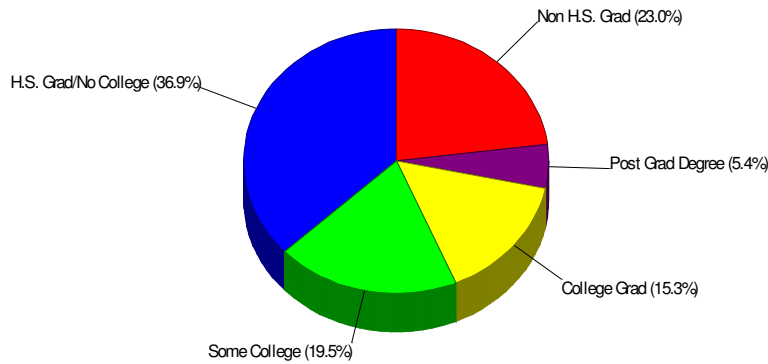

51.6% Married
33.1% With Children

Prepared by RE/MAX Real Estate

Adult Education Level For Borough of Bath

**77.0% High School Graduates
20.7% College Graduates**

Employment For Borough of Bath

Average Travel Time To Work = 24.8 Minutes