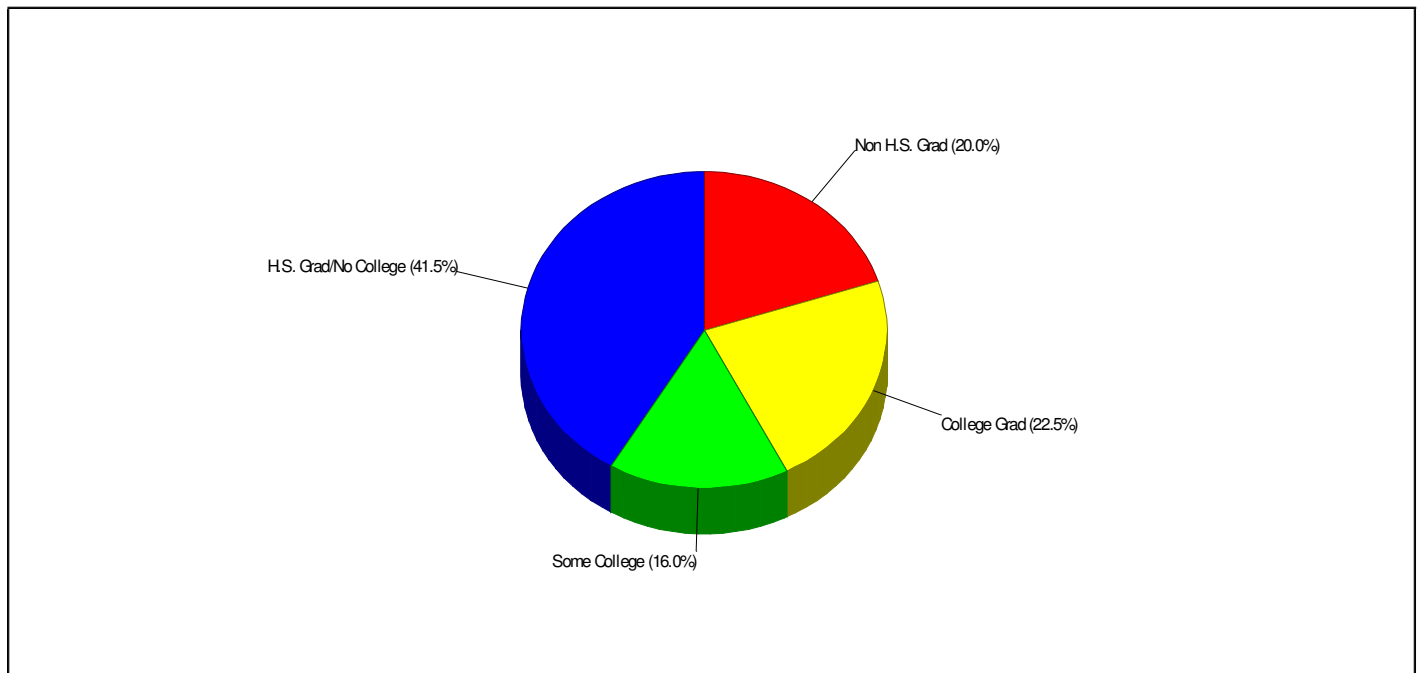

Parent Education Level FOR NORTHAMPTON AREA SCHOOLS

Prepared by RE/MAX Real Estate