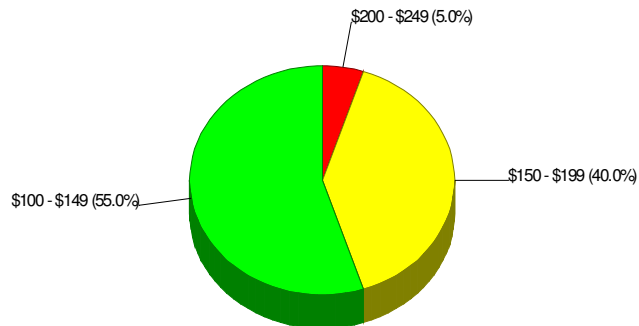

Home Sales Pricing Pattern (Closest 20)

Median Price = $146,000
Average Price = $150,850

Prepared by RE/MAX Real Estate