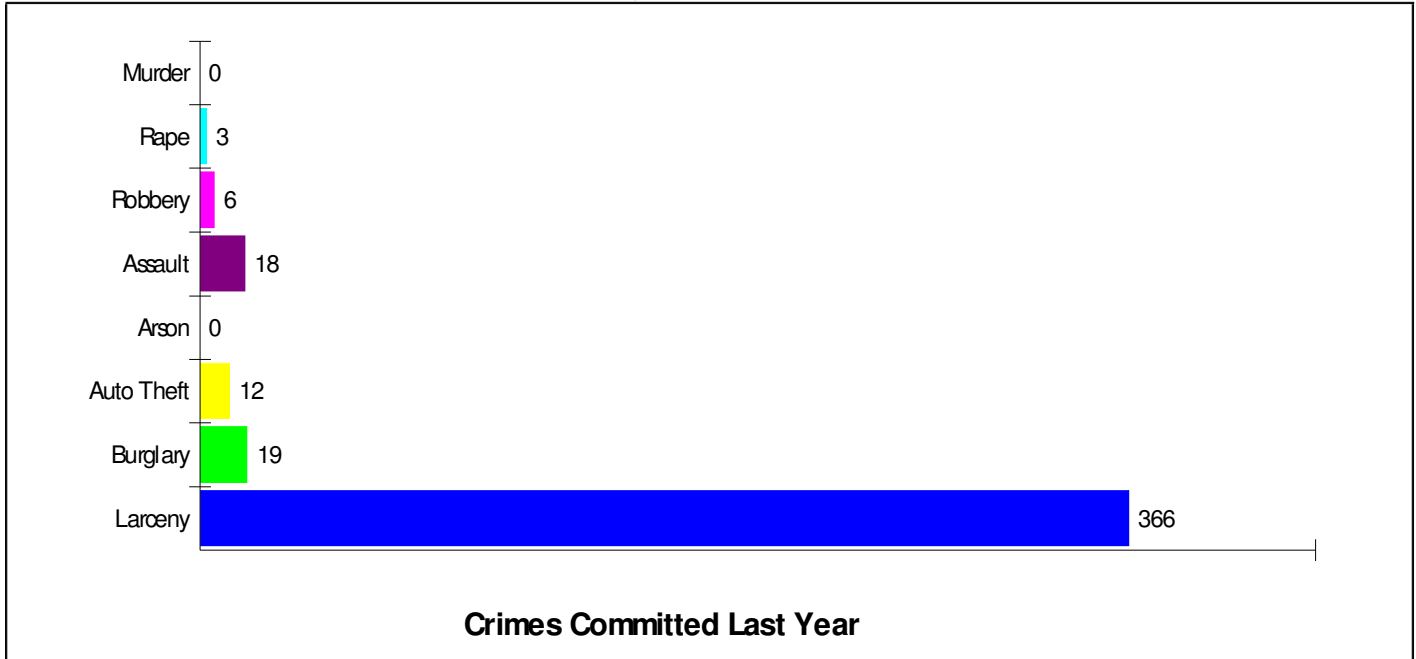

Crime Incidents For City of Bethlehem

Crime Index For City of Bethlehem

eNeighborhoods Crime Index™

State Ranking 47th Percentile	679	National Ranking 29th Percentile
----------------------------------	------------	-------------------------------------