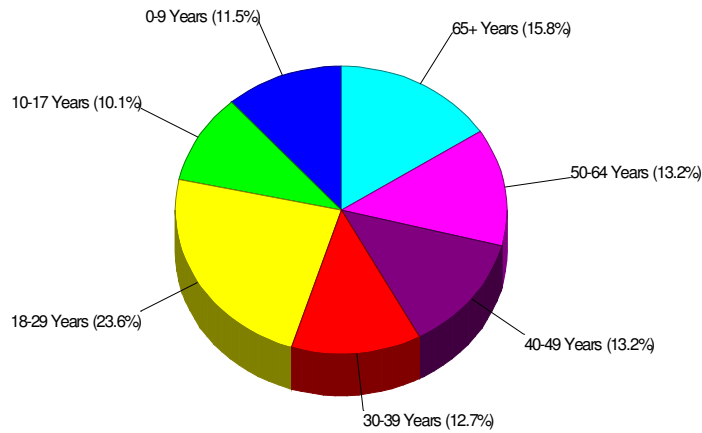

BETHLEHEM, CITY OF (NORTHAMPTON COUNTY), PA

Area Facts

Bethlehem, City of (Northampton County)

Prepared by RE/MAX Real Estate

Income For City of Bethlehem

Population For City of Bethlehem

Age Breakdown For City of Bethlehem Average Age = 34.2 Years

Household Characteristics For City of Bethlehem

44.4% Married
27.9% With Children

Prepared by RE/MAX Real Estate

Adult Education Level For City of Bethlehem

82.1% High School Graduates
33.1% College Graduates