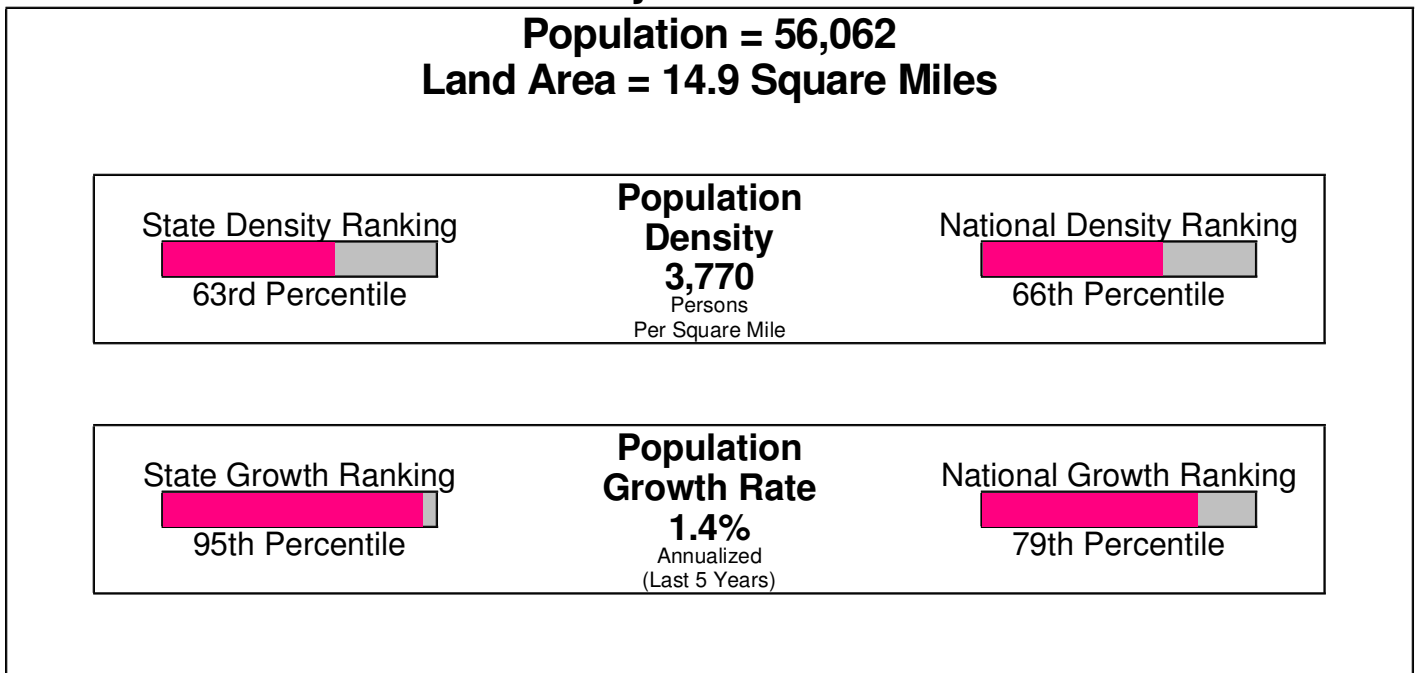

BETHLEHEM, CITY OF (NORTHAMPTON COUNTY), PA

Area Facts

Bethlehem, City of (Northampton County)

Prepared by RE/MAX Real Estate

Income For City of Bethlehem

Population For City of Bethlehem

Age Breakdown For City of Bethlehem Average Age = 34.2 Years