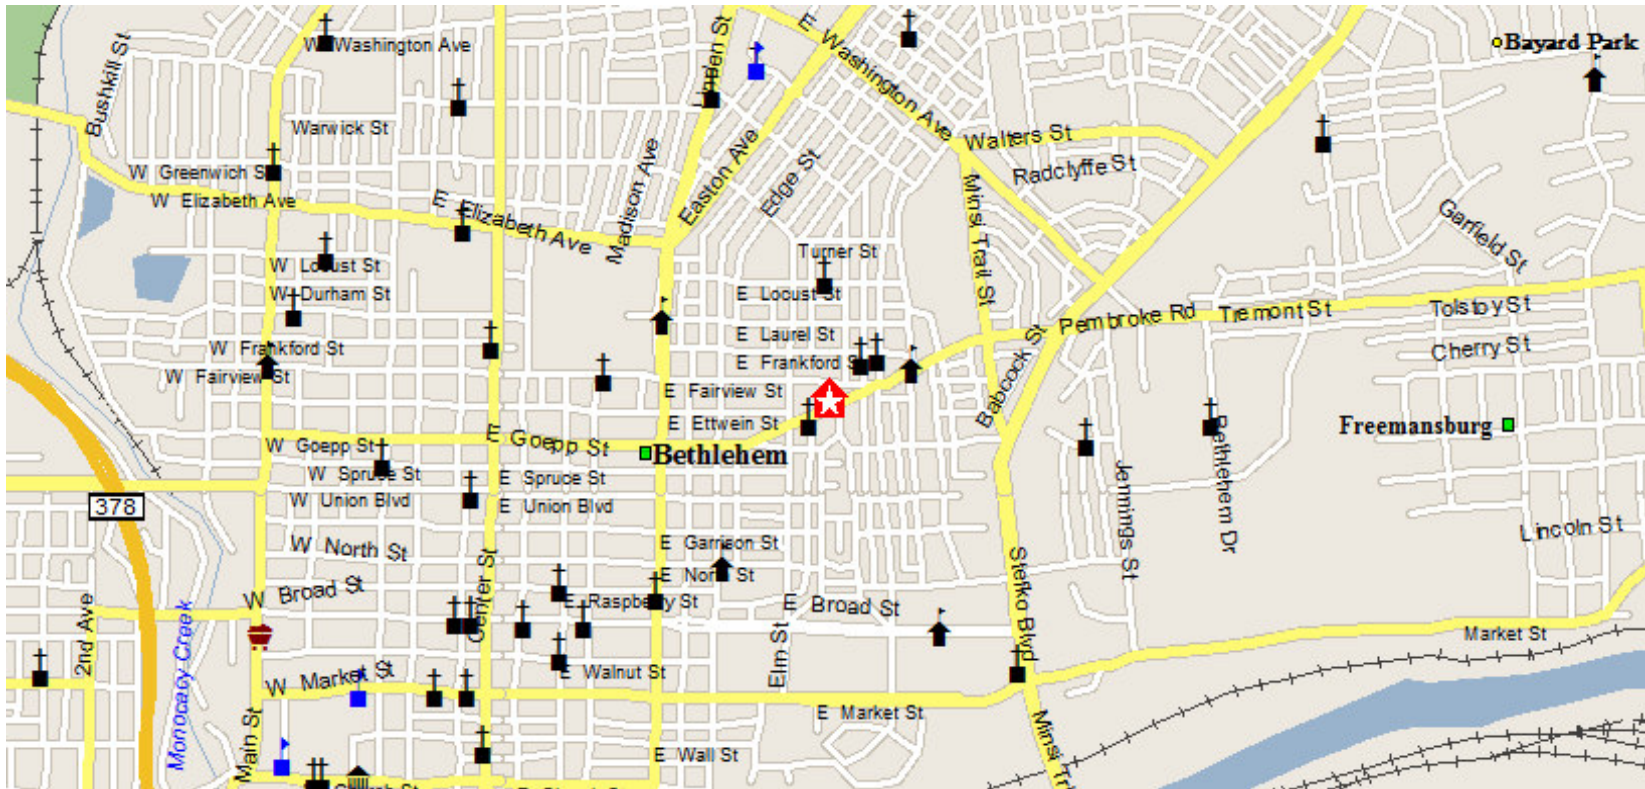

BETHLEHEM, CITY OF (NORTHAMPTON COUNTY), PA

Area Facts

Bethlehem, City of (Northampton County)

Prepared by RE/MAX Real Estate

Income For City of Bethlehem

Population For City of Bethlehem

Age Breakdown For City of Bethlehem Average Age = 34.2 Years