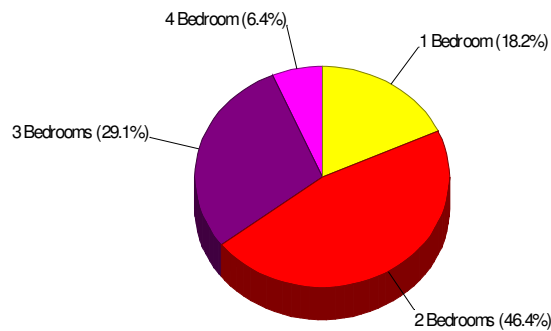

Average Age of Housing 61 years

Type of Dwelling

Home Ownership For Neighborhood Within City of Bethlehem

Owner Occupied Households = 76.8%
Median Housing Value = \$148,035
Median Number of Bedrooms = 3

Home Size Breakdown

Prepared by RE/MAX Real Estate

Rental

For Neighborhood Within City of Bethlehem

Renter Occupied Households = 23.2%
Median Monthly Rent = \$678
Median Number of Bedrooms = 2

Home Size Breakdown

Home Sales Pricing Pattern (Closest 20)