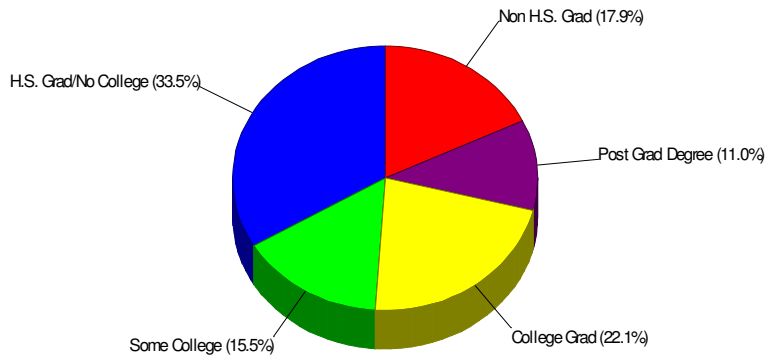

BETHLEHEM, CITY OF (NORTHAMPTON COUNTY), PA

Area Facts

Bethlehem, City of (Northampton County)

Prepared by RE/MAX Real Estate

Income For City of Bethlehem

Population For City of Bethlehem

Age Breakdown For City of Bethlehem Average Age = 34.2 Years

Household Characteristics For City of Bethlehem

44.4% Married
27.9% With Children

Prepared by RE/MAX Real Estate

Adult Education Level For City of Bethlehem

82.1% High School Graduates
33.1% College Graduates