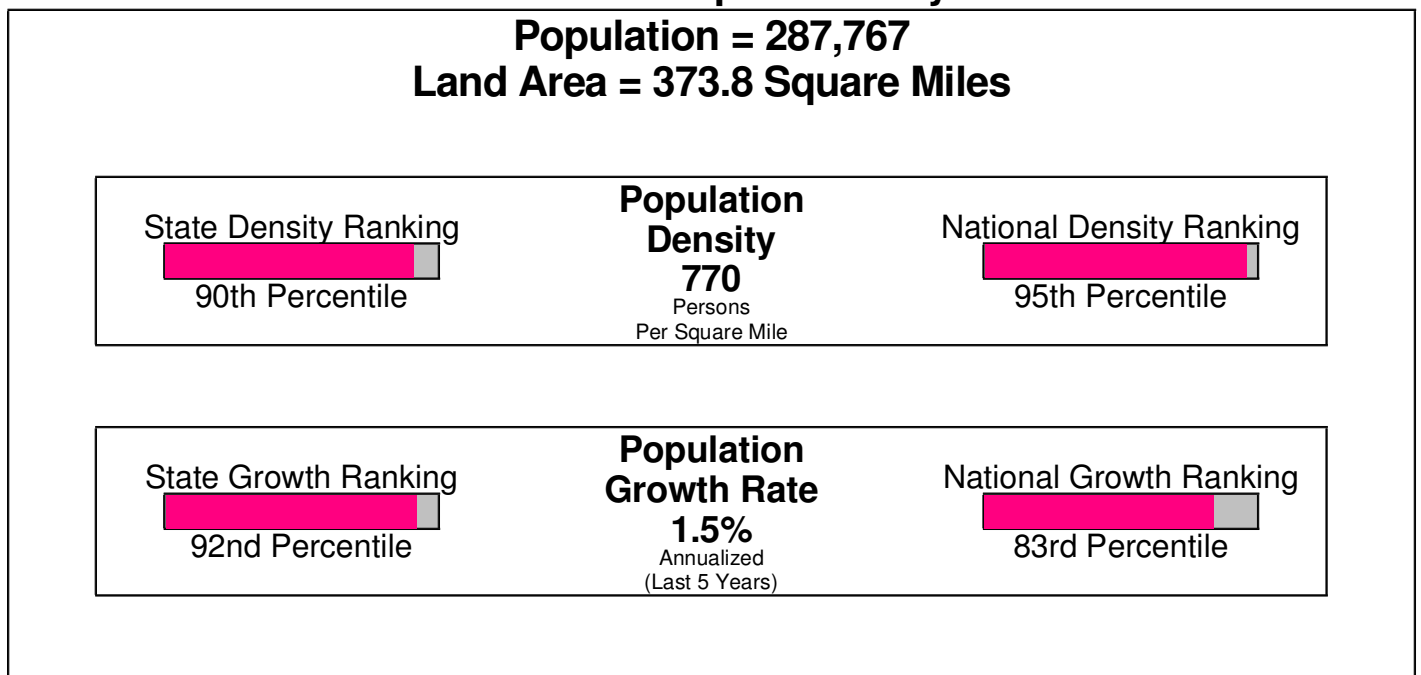

Population For Northampton County