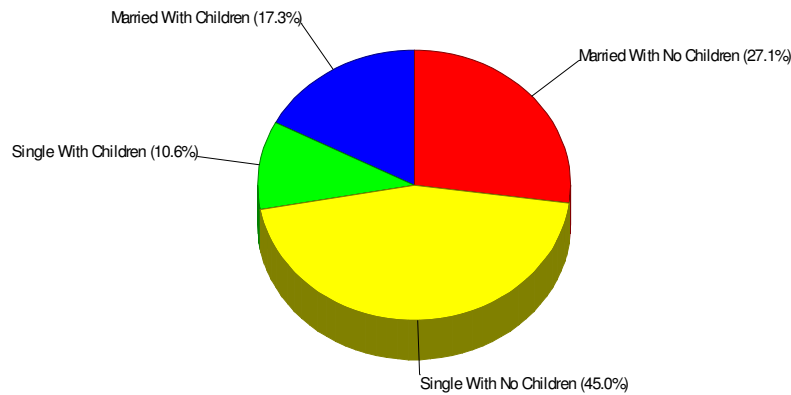

BETHLEHEM, CITY OF (NORTHAMPTON COUNTY), PA

Area Facts

Bethlehem, City of (Northampton County)

Prepared by RE/MAX Real Estate

Income For City of Bethlehem

Population For City of Bethlehem

Age Breakdown For City of Bethlehem Average Age = 34.2 Years

Household Characteristics For City of Bethlehem

44.4% Married
27.9% With Children

Prepared by RE/MAX Real Estate

Adult Education Level For City of Bethlehem

82.1% High School Graduates
33.1% College Graduates