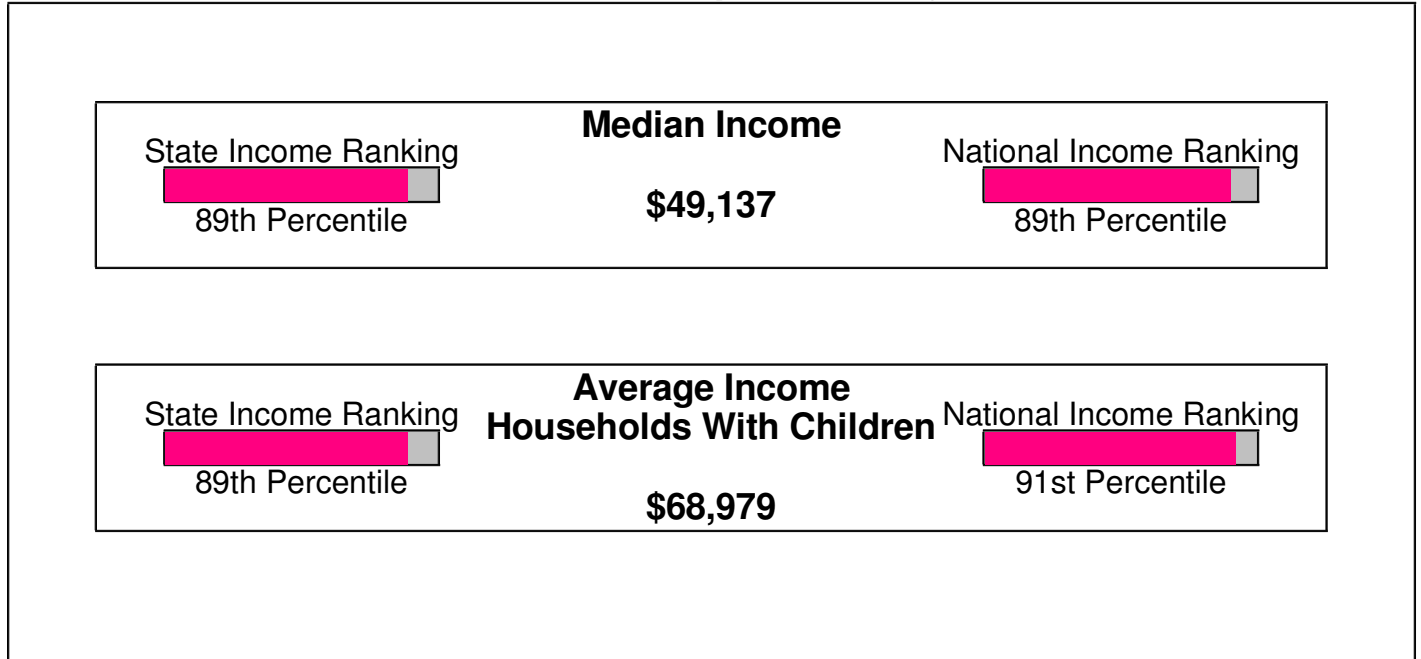

Denomination: Lutheran Churches**Phone:** (610)866-8010**Distance from Subject:** 0.60 miles

County Facts

Bethlehem, City of (Northampton County)

Prepared by RE/MAX Real Estate

Income For Northampton County