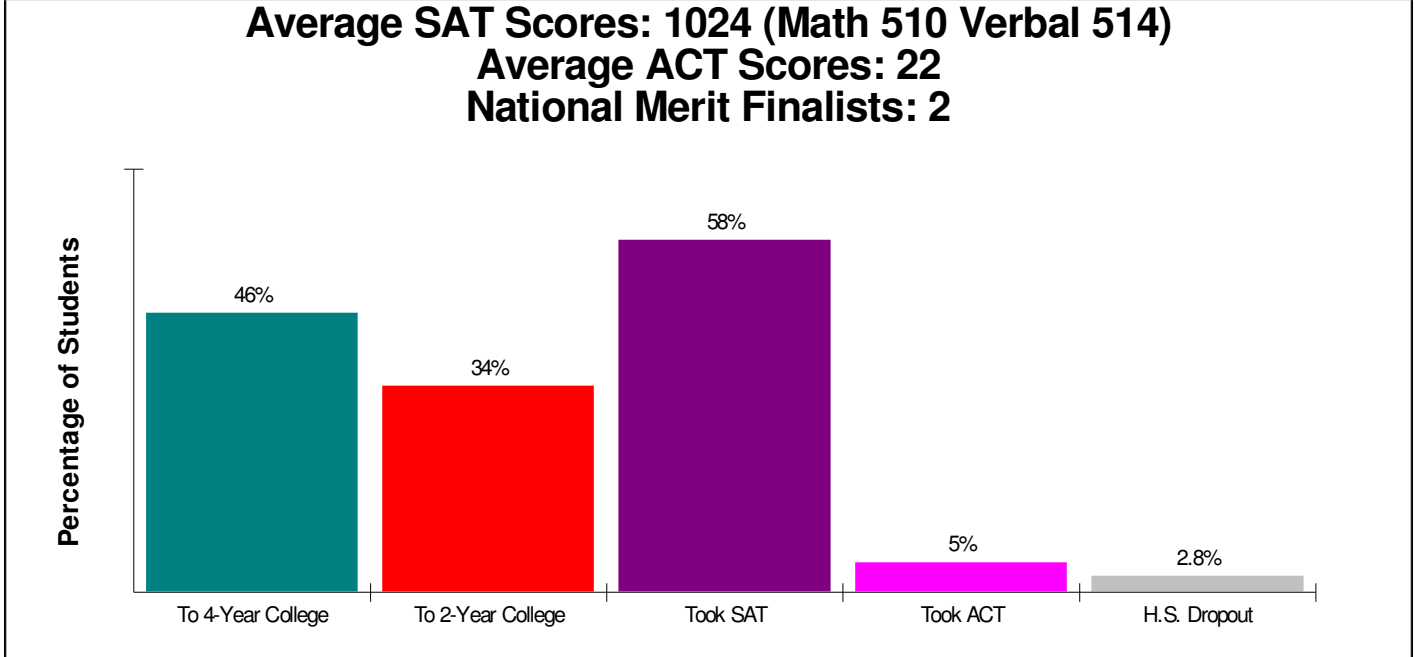

High School Statistics FOR BETHLEHEM AREA SCHOOLS

Average SAT Scores: 1024 (Math 510 Verbal 514)
Average ACT Scores: 22
National Merit Finalists: 2