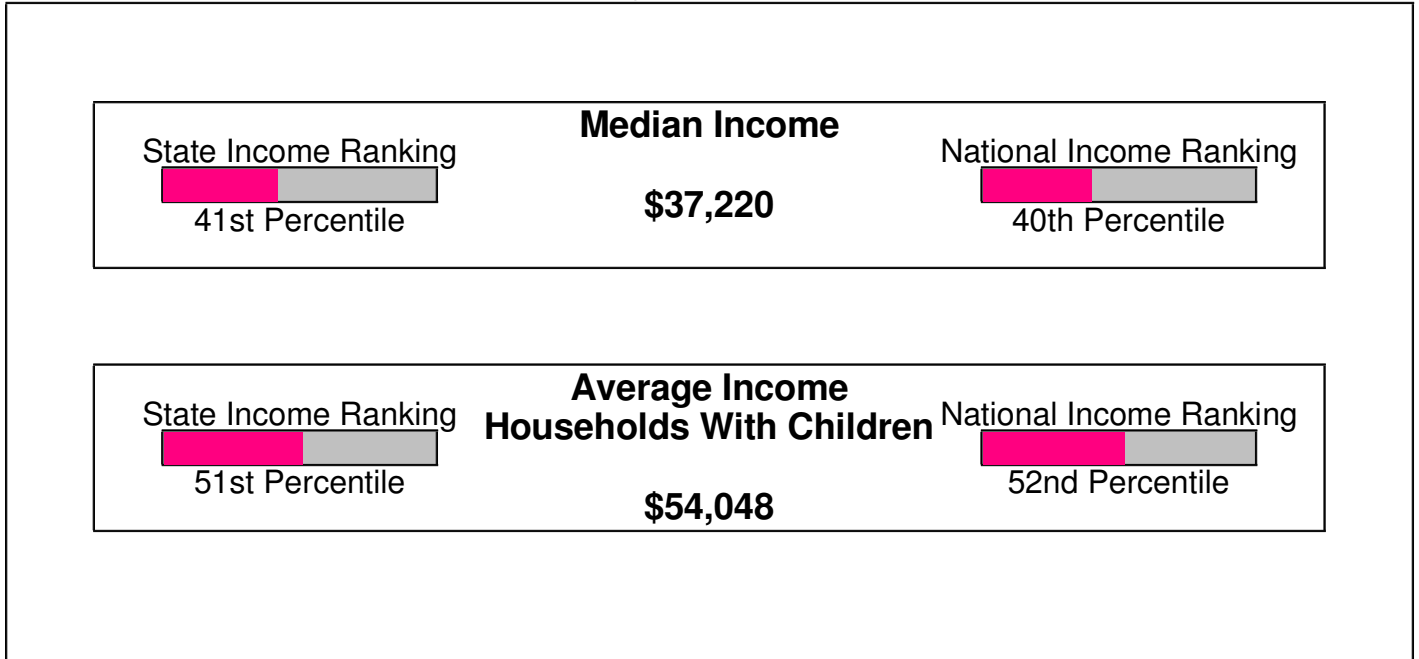

BETHLEHEM, CITY OF (NORTHAMPTON COUNTY), PA

Area Facts

Bethlehem, City of (Northampton County)

Prepared by RE/MAX Real Estate

Income For City of Bethlehem

Population For City of Bethlehem

Age Breakdown For City of Bethlehem Average Age = 34.2 Years

Household Characteristics For City of Bethlehem

44.4% Married
27.9% With Children

Prepared by RE/MAX Real Estate

Adult Education Level For City of Bethlehem

82.1% High School Graduates
33.1% College Graduates