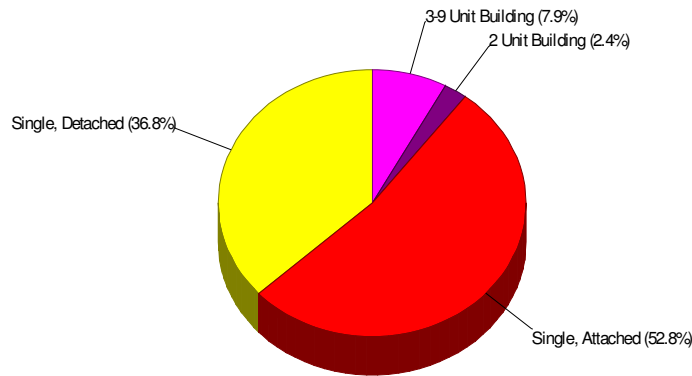

Average Age of Housing 61 years

Type of Dwelling

Home Ownership For Neighborhood Within City of Bethlehem

Owner Occupied Households = 76.8%
Median Housing Value = \$148,035
Median Number of Bedrooms = 3

Home Size Breakdown