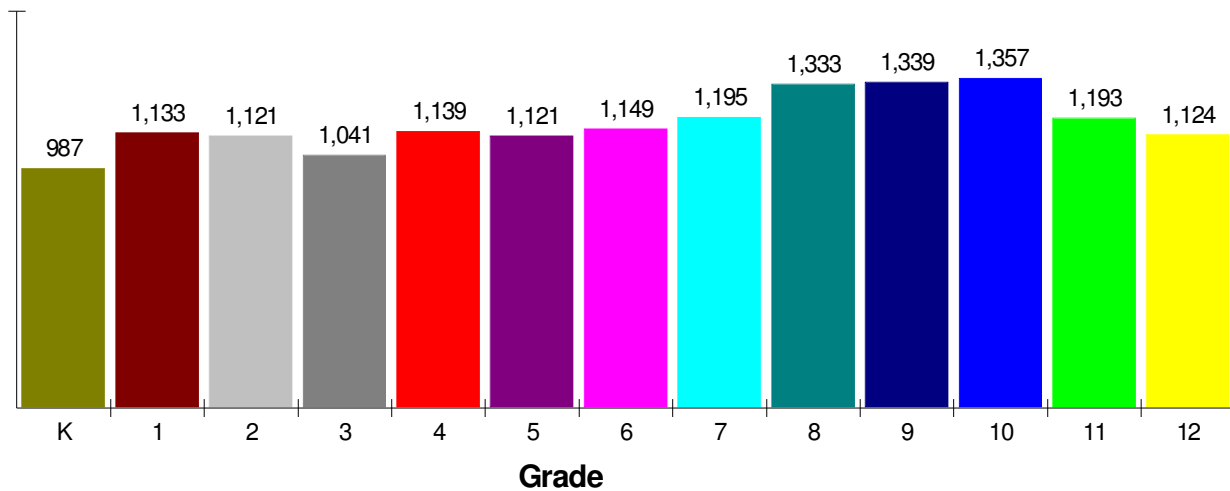

**General Facts
FOR BETHLEHEM AREA SCHOOLS**

BETHLEHEM AREA SCHOOLS
1516 SYCAMORE ST
BETHLEHEM, PA 18017

Type:	(610)861-0500	Independent Local District
Grade Range:		K - 12
Schools:		22
Teacher:		906
Students:		15,232
Student/Teacher Ratio:		16.8 To 1
Student/Librarian Ratio:		970.2 To 1
Secondary Student/Guidance Ratio:		200.5 To 1

**Student Enrollment By Grade
FOR BETHLEHEM AREA SCHOOLS**

Total Enrollment = 15,232

National Enrollment Ranking: 527 of 15,679 (96th Percentile)
State Enrollment Ranking: 7 of 529 (98th Percentile)