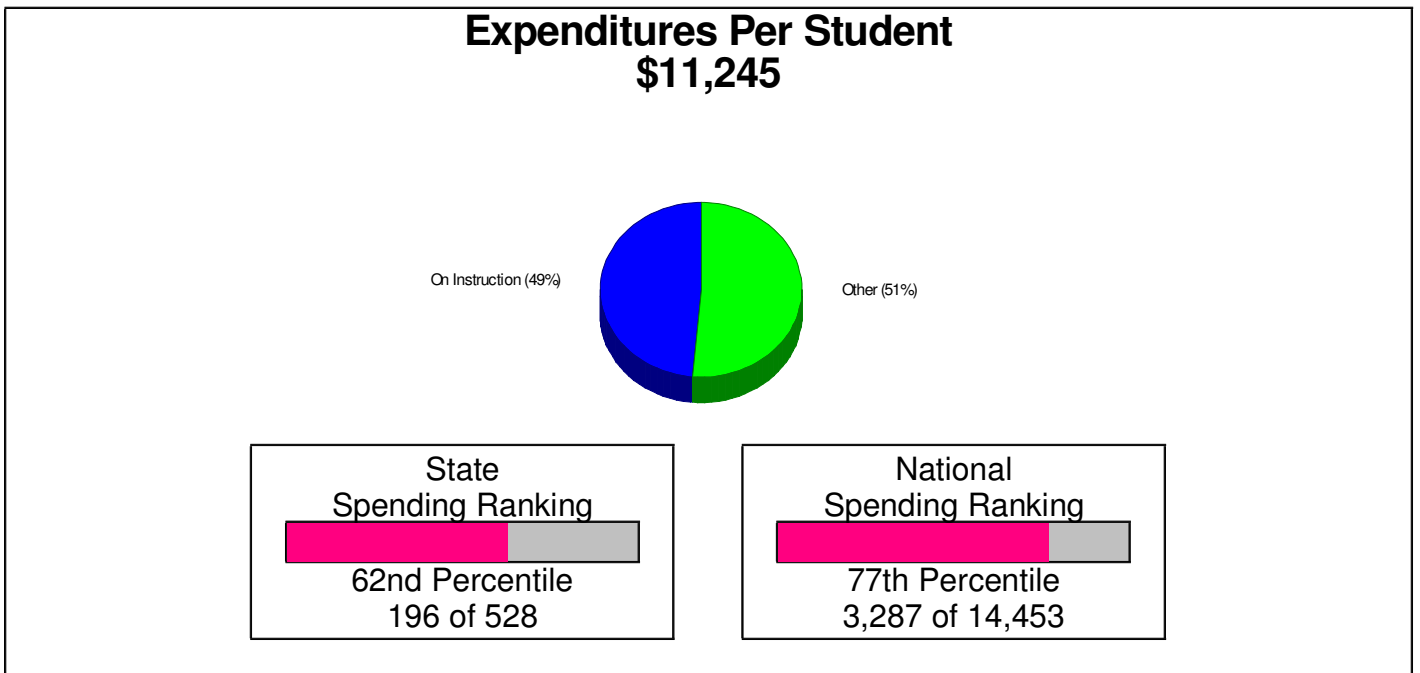

School Expenditures FOR BETHLEHEM AREA SCHOOLS

Expenditures Per Student
$11,245