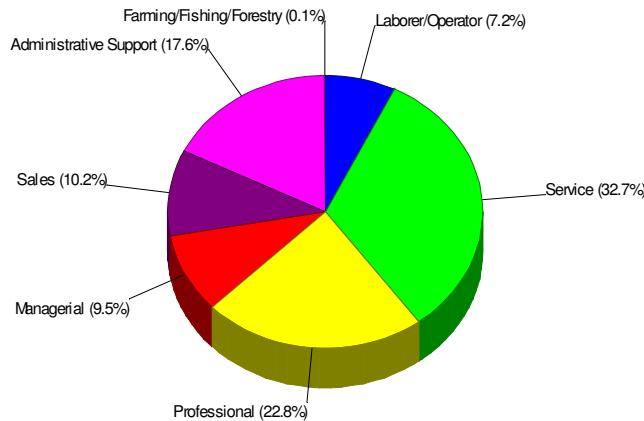

Employment For City of Bethlehem

Average Travel Time To Work = 22.3 Minutes

Occupation

Prepared by RE/MAX Real Estate