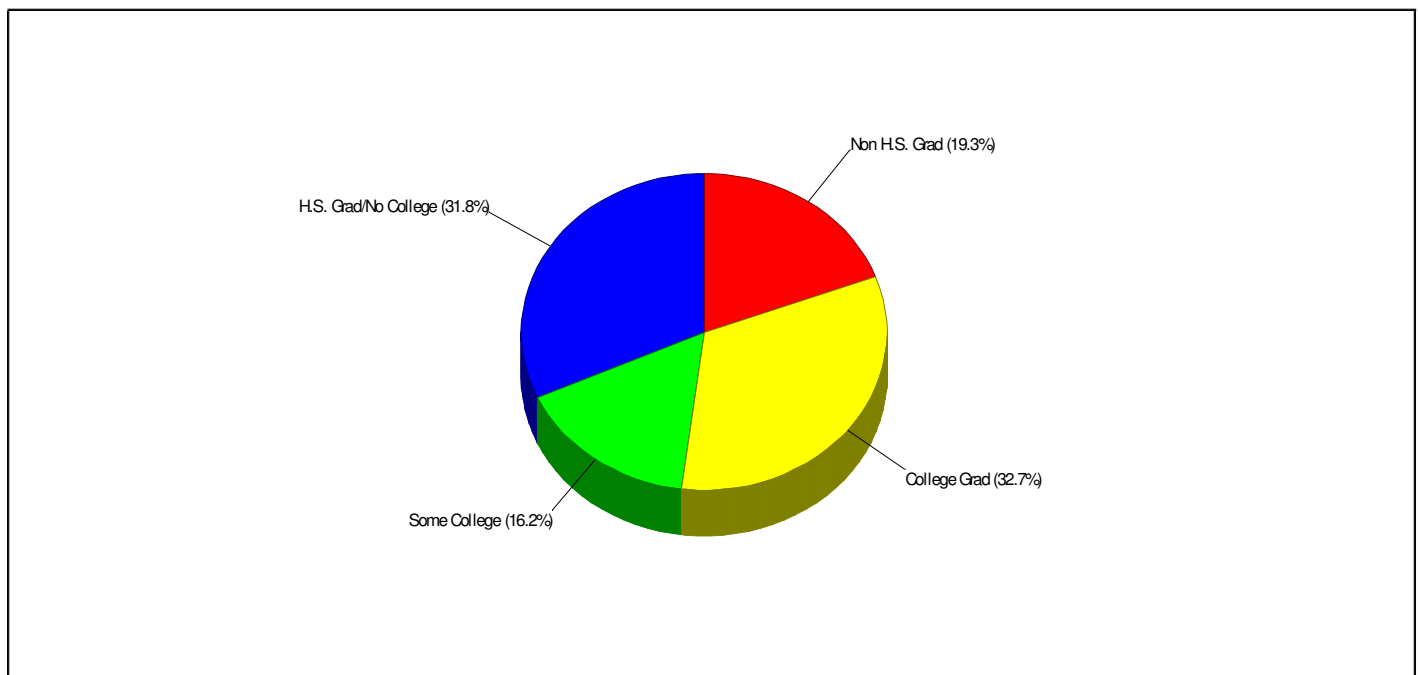

School Type: Regular
Students/Teachers: 491/27
School Colors : Purple & Gray

Phone: (610)868-6441
Grades: K - 5

Income FOR BETHLEHEM AREA SCHOOLS

Parent Education Level FOR BETHLEHEM AREA SCHOOLS

Prepared by RE/MAX Real Estate