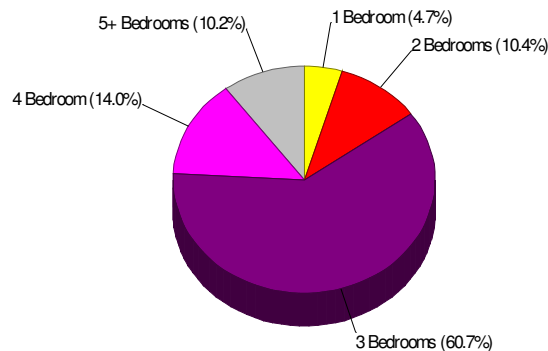

Average Age of Housing 61 years

Type of Dwelling

Home Ownership For Neighborhood Within City of Bethlehem

Owner Occupied Households = 76.8%
Median Housing Value = \$148,035
Median Number of Bedrooms = 3

Home Size Breakdown