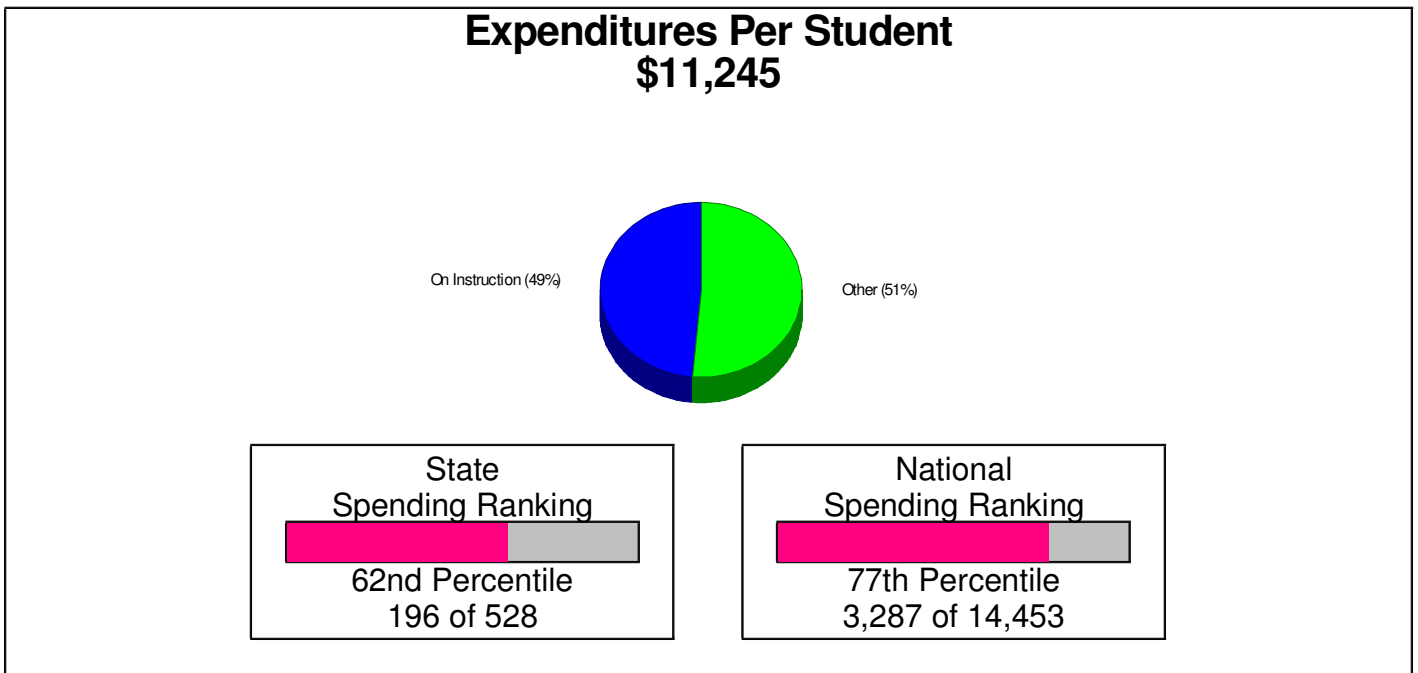

School Expenditures FOR BETHLEHEM AREA SCHOOLS

Expenditures Per Student
$11,245