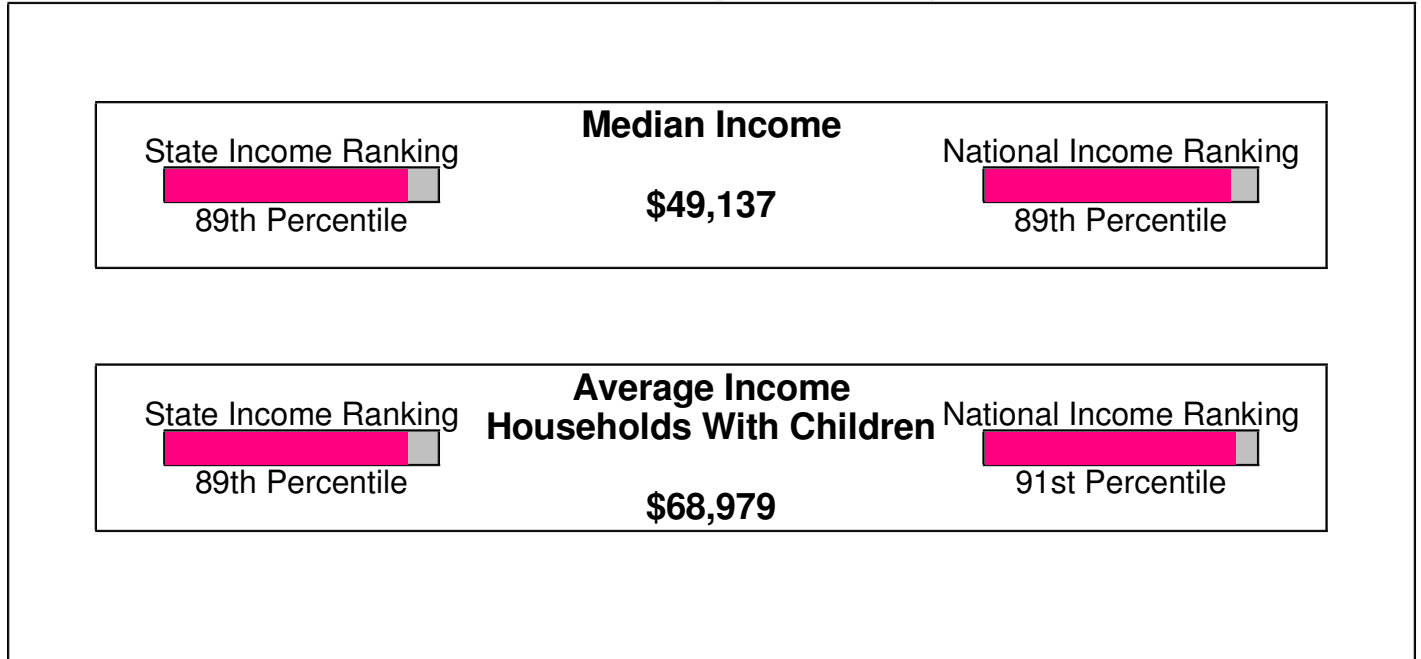

Denomination: Churches, Denomination Unknown**Phone:** (610)759-0870**Distance from Subject:** 3.40 miles

County Facts

Bushkill, Township of

Prepared by RE/MAX Real Estate

Income For Northampton County

Population For Northampton County