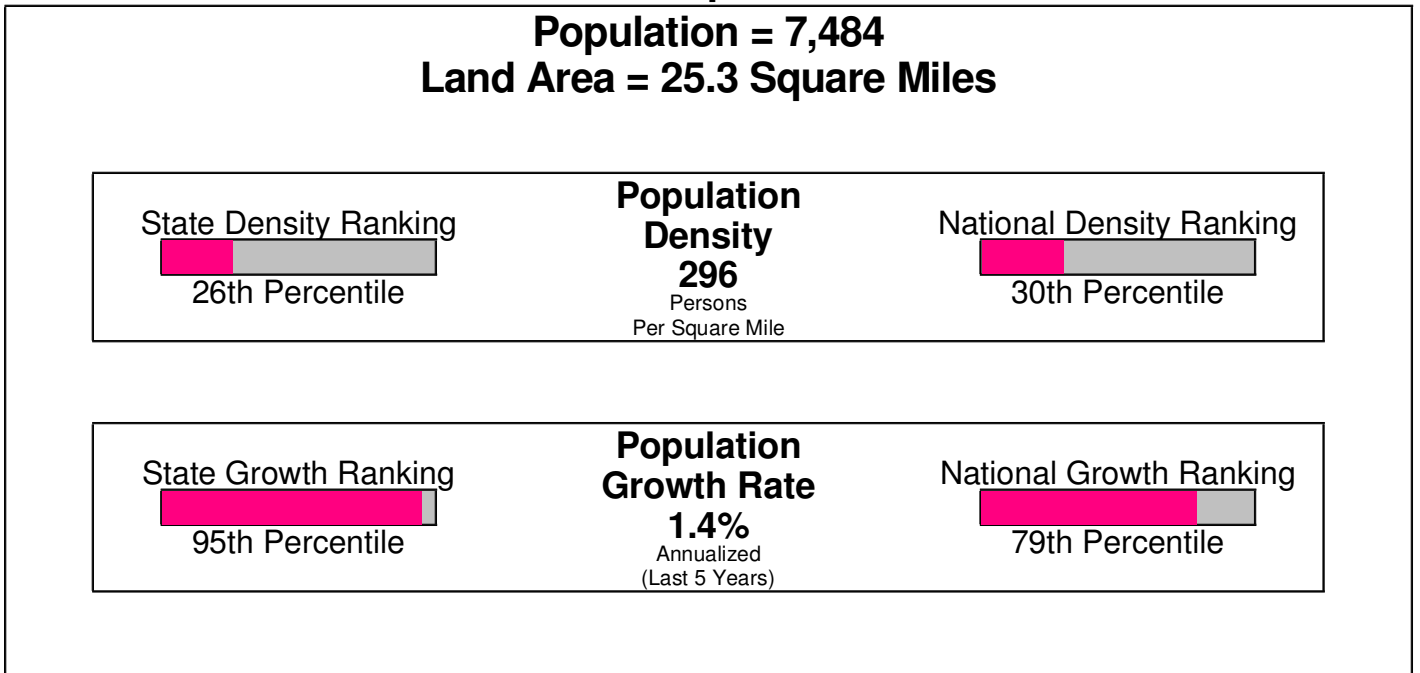

BUSHKILL, TOWNSHIP OF, PA

Area Facts

Bushkill, Township of

Prepared by RE/MAX Real Estate

Income For Township of Bushkill

Population For Township of Bushkill

Age Breakdown For Township of Bushkill Average Age = 38.2 Years