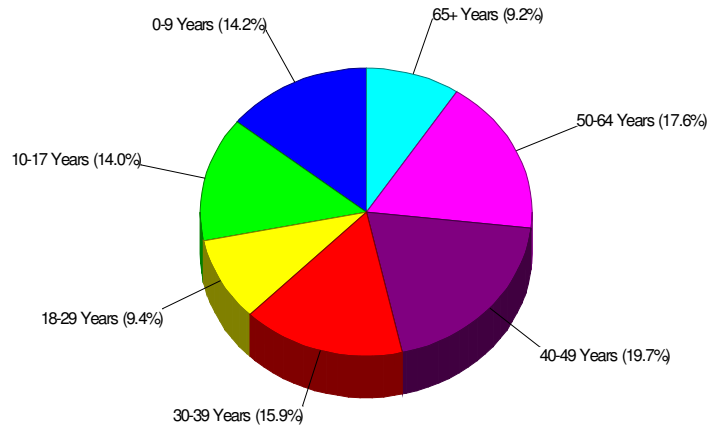

BUSHKILL, TOWNSHIP OF, PA

Area Facts

Bushkill, Township of

Prepared by RE/MAX Real Estate

Income For Township of Bushkill

Population For Township of Bushkill

Age Breakdown For Township of Bushkill Average Age = 38.2 Years

Household Characteristics For Township of Bushkill

74.7% Married
42.1% With Children

Prepared by RE/MAX Real Estate

Adult Education Level For Township of Bushkill

**83.7% High School Graduates
29.8% College Graduates**