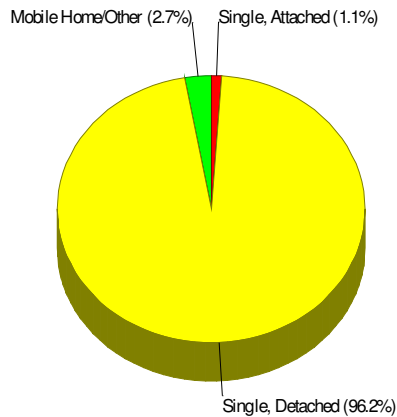

Housing Characteristics For Neighborhood Within Township of Bushkill

Average Age of Housing 16 years

Type of Dwelling

Home Ownership For Neighborhood Within Township of Bushkill

Owner Occupied Households = 95.8%
Median Housing Value = \$299,943
Median Number of Bedrooms = 3