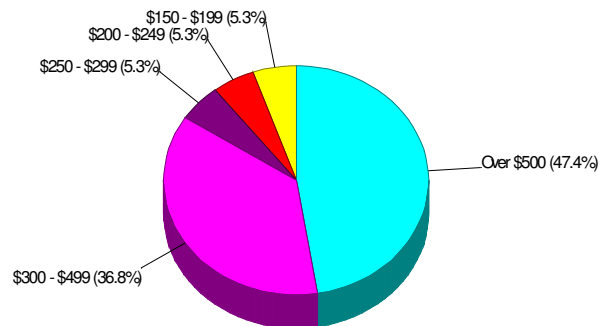

Home Sales Pricing Pattern (Closest 20)

Median Price = $490,000
Average Price = $554,632

Prepared by RE/MAX Real Estate