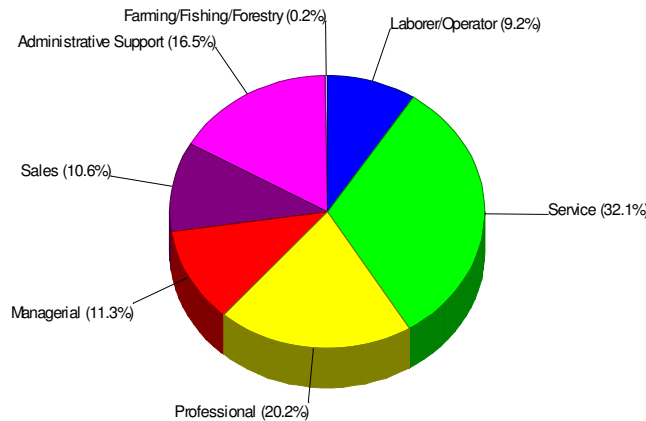

**81.9% High School Graduates
28.4% College Graduates**

Employment For Northampton County

Average Travel Time To Work = 26.3 Minutes

Occupation