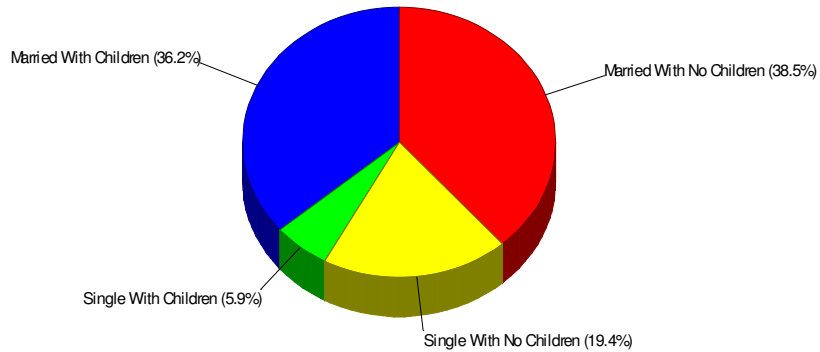

BUSHKILL, TOWNSHIP OF, PA

Area Facts

Bushkill, Township of

Prepared by RE/MAX Real Estate

Income For Township of Bushkill

Population For Township of Bushkill

Age Breakdown For Township of Bushkill Average Age = 38.2 Years

Household Characteristics For Township of Bushkill

74.7% Married
42.1% With Children

Prepared by RE/MAX Real Estate

Adult Education Level For Township of Bushkill

**83.7% High School Graduates
29.8% College Graduates**