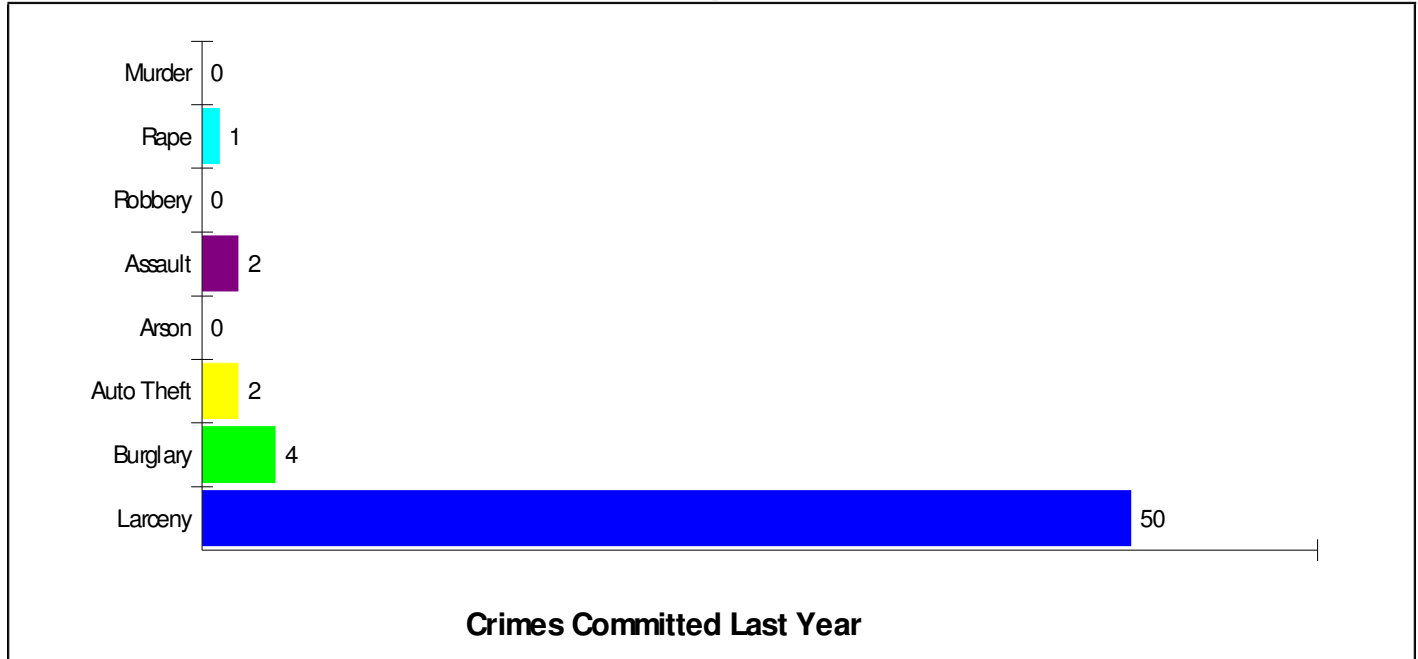

Crime Incidents For Township of Bushkill

Crime Index For Township of Bushkill

eNeighborhoods Crime Index™

State Ranking 12th Percentile	884	National Ranking 8th Percentile
----------------------------------	------------	------------------------------------