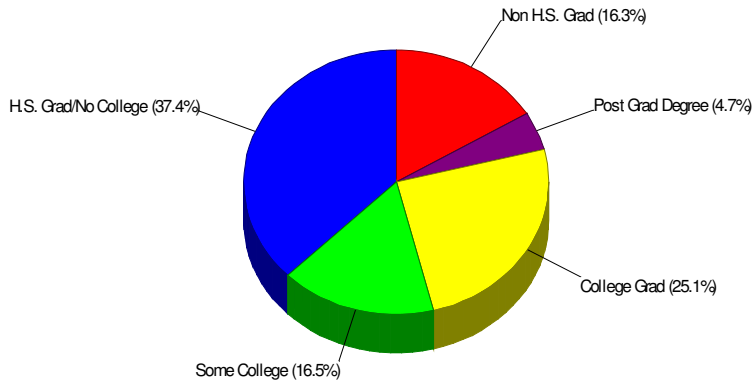

BUSHKILL, TOWNSHIP OF, PA

Area Facts

Bushkill, Township of

Prepared by RE/MAX Real Estate

Income For Township of Bushkill

Population For Township of Bushkill

Age Breakdown For Township of Bushkill Average Age = 38.2 Years

Household Characteristics For Township of Bushkill

74.7% Married
42.1% With Children

Prepared by RE/MAX Real Estate

Adult Education Level For Township of Bushkill

**83.7% High School Graduates
29.8% College Graduates**