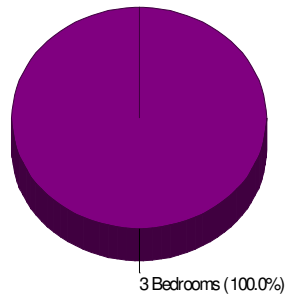

Home Size Breakdown

Prepared by RE/MAX Real Estate

Rental

For Neighborhood Within Township of Bushkill

Renter Occupied Households = 4.2%
Median Monthly Rent = \$99
Median Number of Bedrooms = 3

Home Size Breakdown