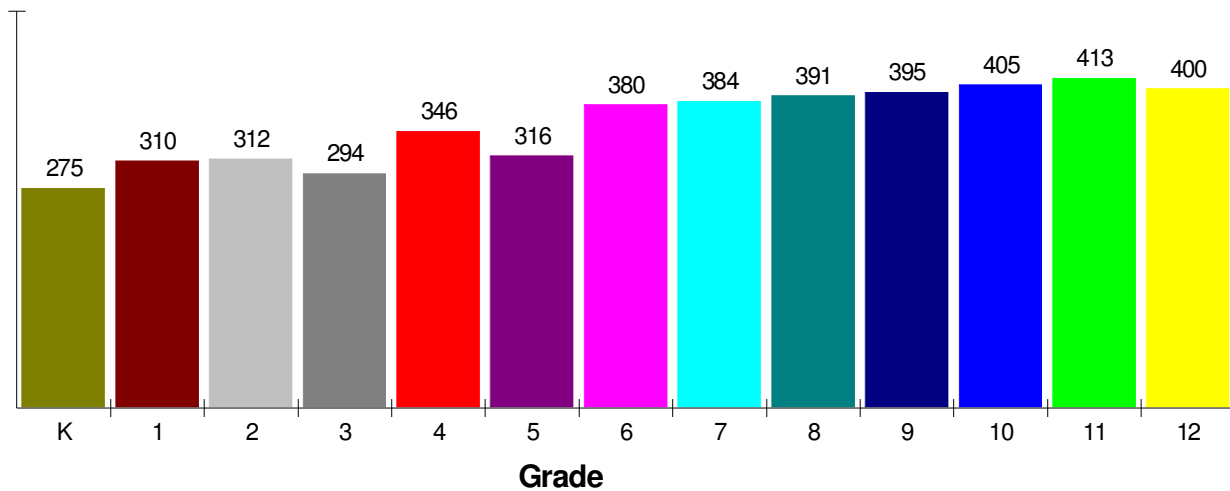

General Facts FOR NAZARETH AREA SCHOOLS

NAZARETH AREA SCHOOLS
ONE EDUCATION PLAZA
NAZARETH, PA 18064

Type:	(610)759-1170	Independent Local District
Grade Range:		K - 12
Schools:		5
Teacher:		291
Students:		4,621
Student/Teacher Ratio:		15.9 To 1
Student/Librarian Ratio:		1,540.3 To 1
Secondary Student/Guidance Ratio:		179.2 To 1

Student Enrollment By Grade FOR NAZARETH AREA SCHOOLS

Total Enrollment = 4,621

National Enrollment Ranking: 2,446 of 15,679 (84th Percentile)
State Enrollment Ranking: 113 of 529 (78th Percentile)

Prepared by RE/MAX Real Estate