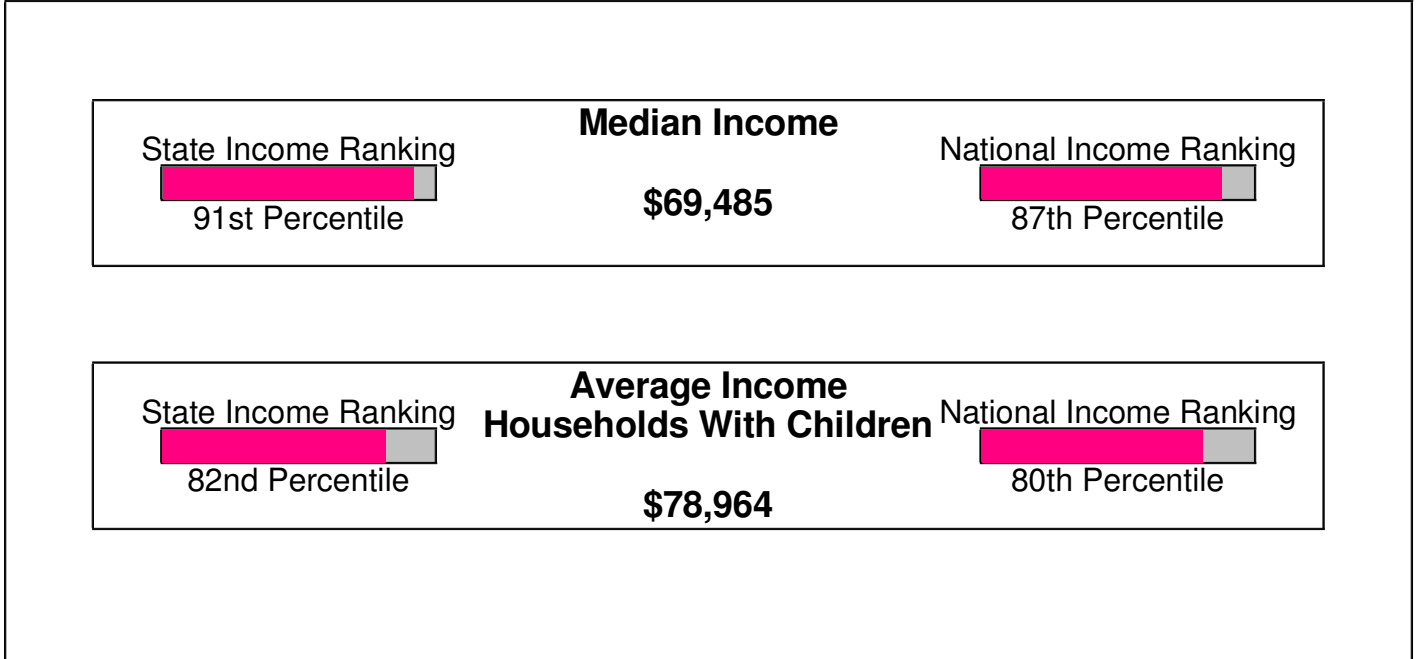

BUSHKILL, TOWNSHIP OF, PA

Area Facts

Bushkill, Township of

Prepared by RE/MAX Real Estate

Income For Township of Bushkill

Population For Township of Bushkill

Age Breakdown For Township of Bushkill Average Age = 38.2 Years