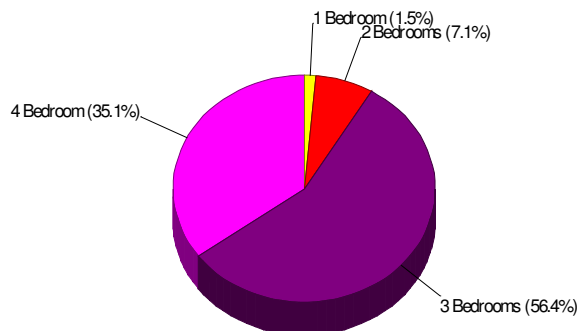

Housing Characteristics For Neighborhood Within Township of Bushkill

Average Age of Housing 16 years

Type of Dwelling

Home Ownership For Neighborhood Within Township of Bushkill

Owner Occupied Households = 95.8%
Median Housing Value = \$299,943
Median Number of Bedrooms = 3

Home Size Breakdown

Prepared by RE/MAX Real Estate

Rental

For Neighborhood Within Township of Bushkill

Renter Occupied Households = 4.2%
Median Monthly Rent = \$99
Median Number of Bedrooms = 3

Home Size Breakdown