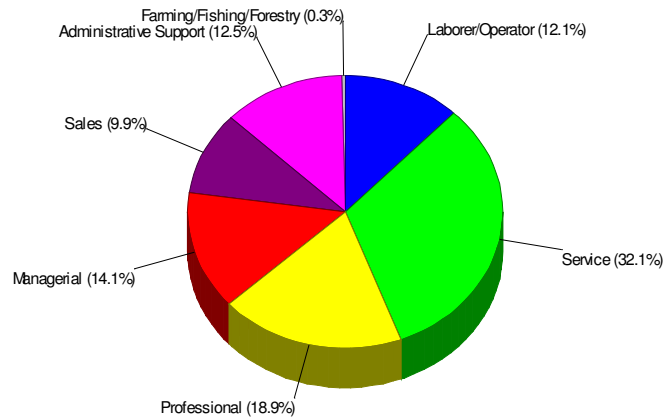

Employment For Township of Bushkill

Average Travel Time To Work = 27.3 Minutes

Occupation

Prepared by RE/MAX Real Estate