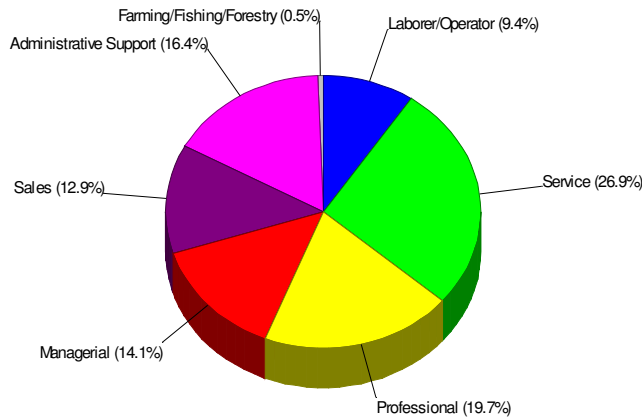

Employment For Township of East Allen

Average Travel Time To Work = 23.4 Minutes