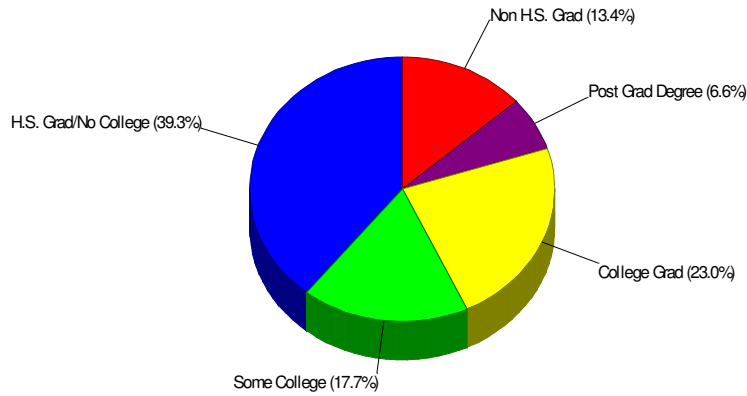

Adult Education Level For Township of East Allen

**86.6% High School Graduates
29.6% College Graduates**