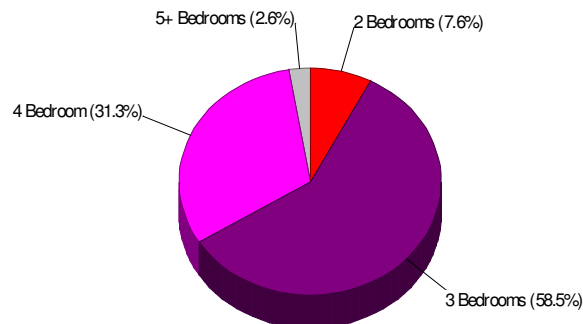

## Home Ownership For Neighborhood Within Township of East Allen

**Owner Occupied Households = 93.2%**  
**Median Housing Value = \$260,690**  
**Median Number of Bedrooms = 3**

**Home Size Breakdown**

Prepared by RE/MAX Real Estate