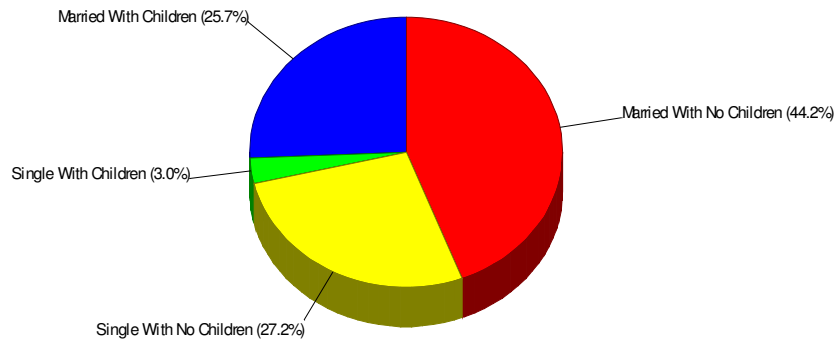

Prepared by RE/MAX Real Estate