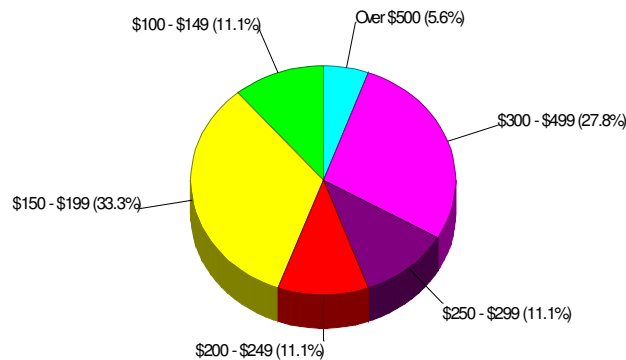

Home Sales Pricing Pattern (Closest 20)

Median Price = $217,500
Average Price = $301,000