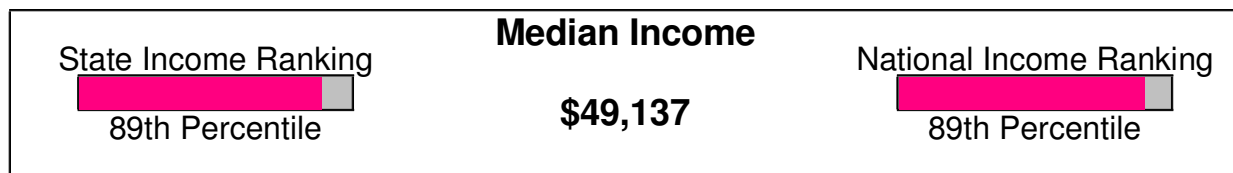

Income For Northampton County