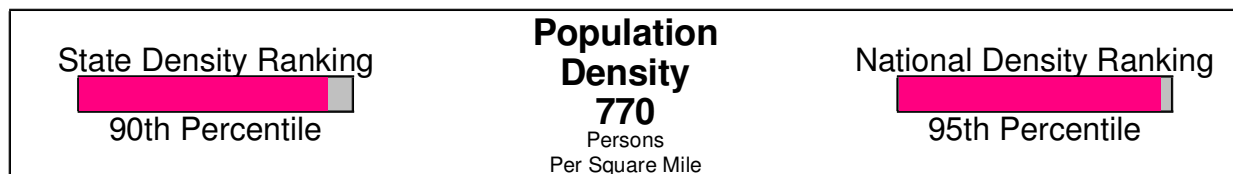

Population For Northampton County

Population = 287,767
Land Area = 373.8 Square Miles