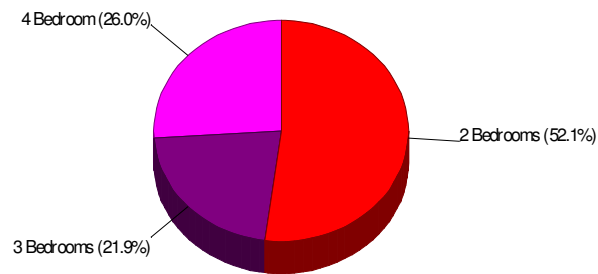

Home Size Breakdown

Rental

For Neighborhood Within Township of East Allen

Renter Occupied Households = 6.8%
Median Monthly Rent = $811
Median Number of Bedrooms = 2

Home Size Breakdown