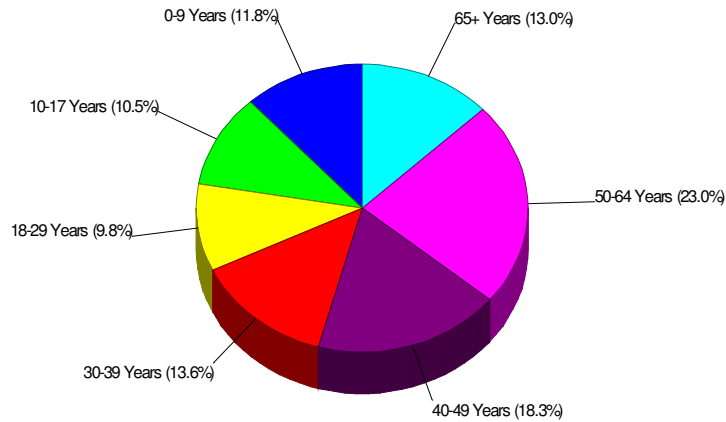

## Area Facts

---

## Income For Township of East Allen

## Population For Township of East Allen

### Age Breakdown For Township of East Allen Average Age = 42.4 Years