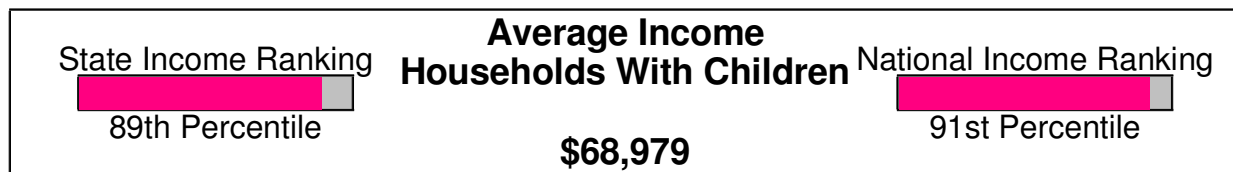

Income For Northampton County