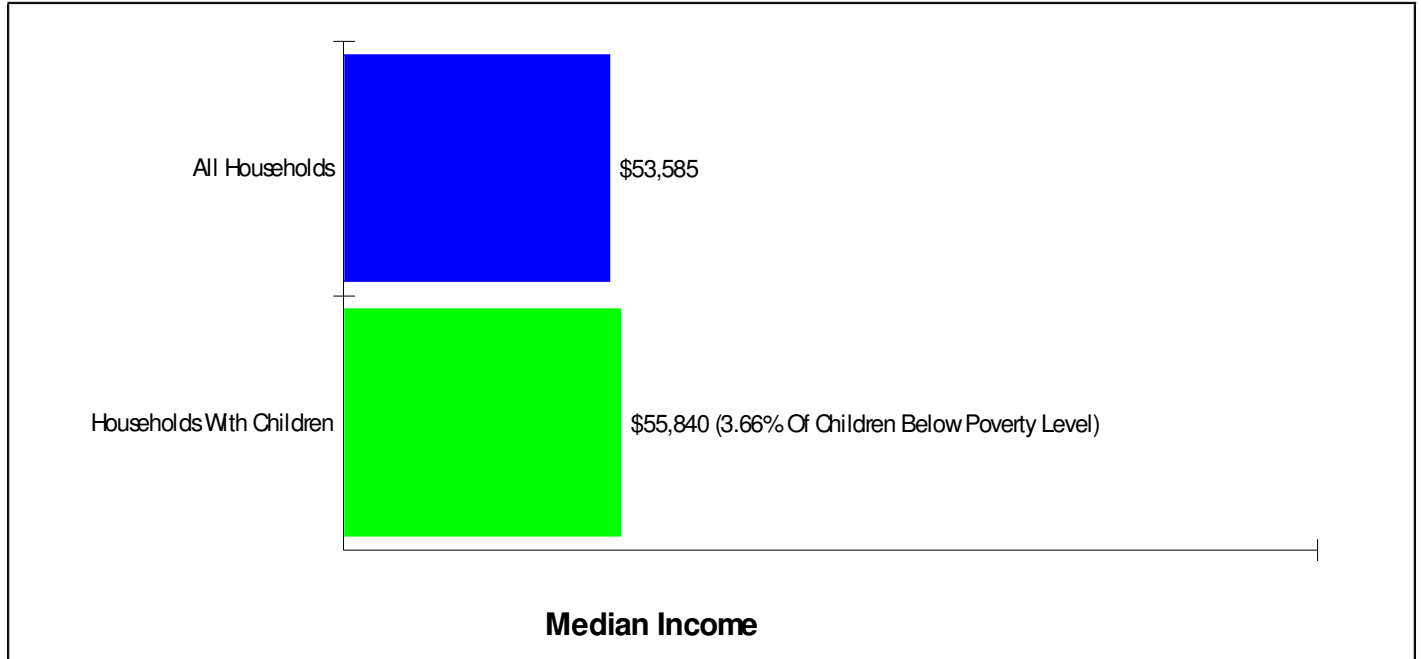

Distance from Subject: 7.2 Miles

Student/Teacher Ratio: 17.7 to 1

School Type: Regular

Students/Teachers: 656/37

School Colors : Kelly Green & White

Phone: (610)767-1192

Grades: K - 6

Income FOR NORTHAMPTON AREA SCHOOLS