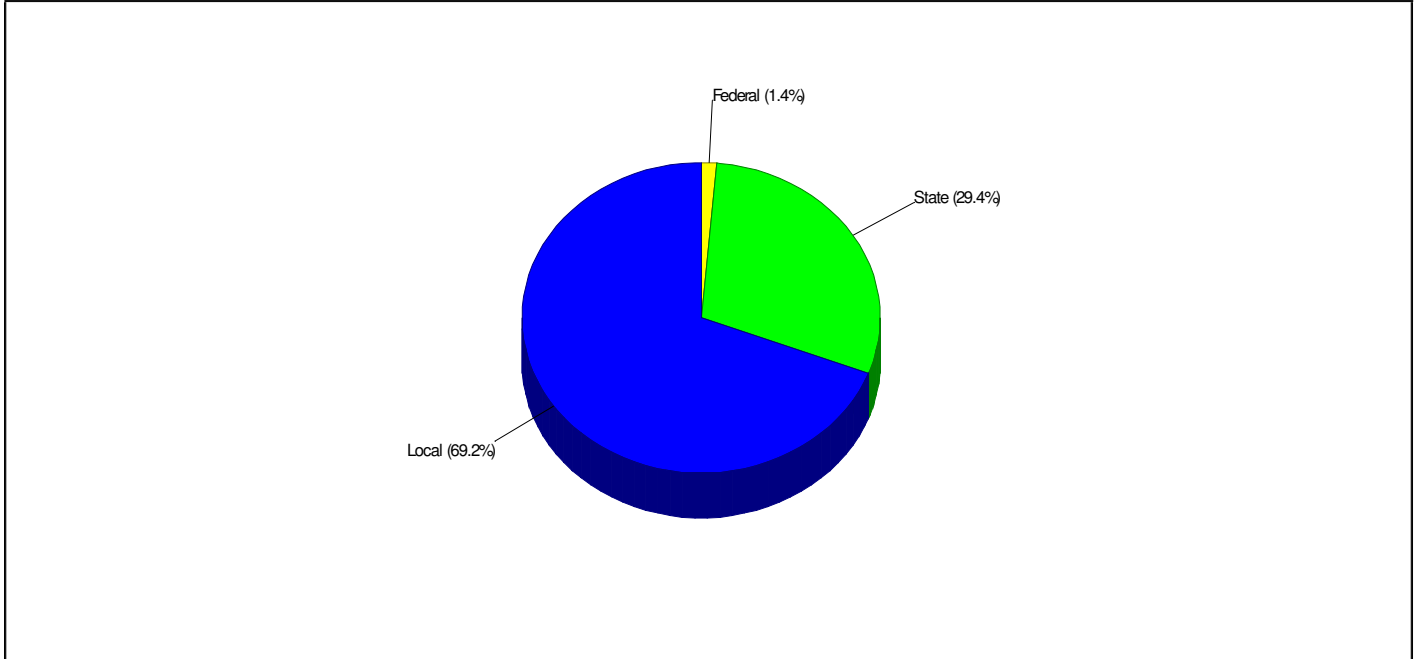

Public Schools for District

GEORGE WOLF ELEMENTARY SCHOOL

300 ALLEN STREET, BATH, PA 18014

Distance from Subject: 1.8 Miles

Student/Teacher Ratio: 15.5 to 1

Mascot: Wolves

School Type: Regular

Students/Teachers: 743/48