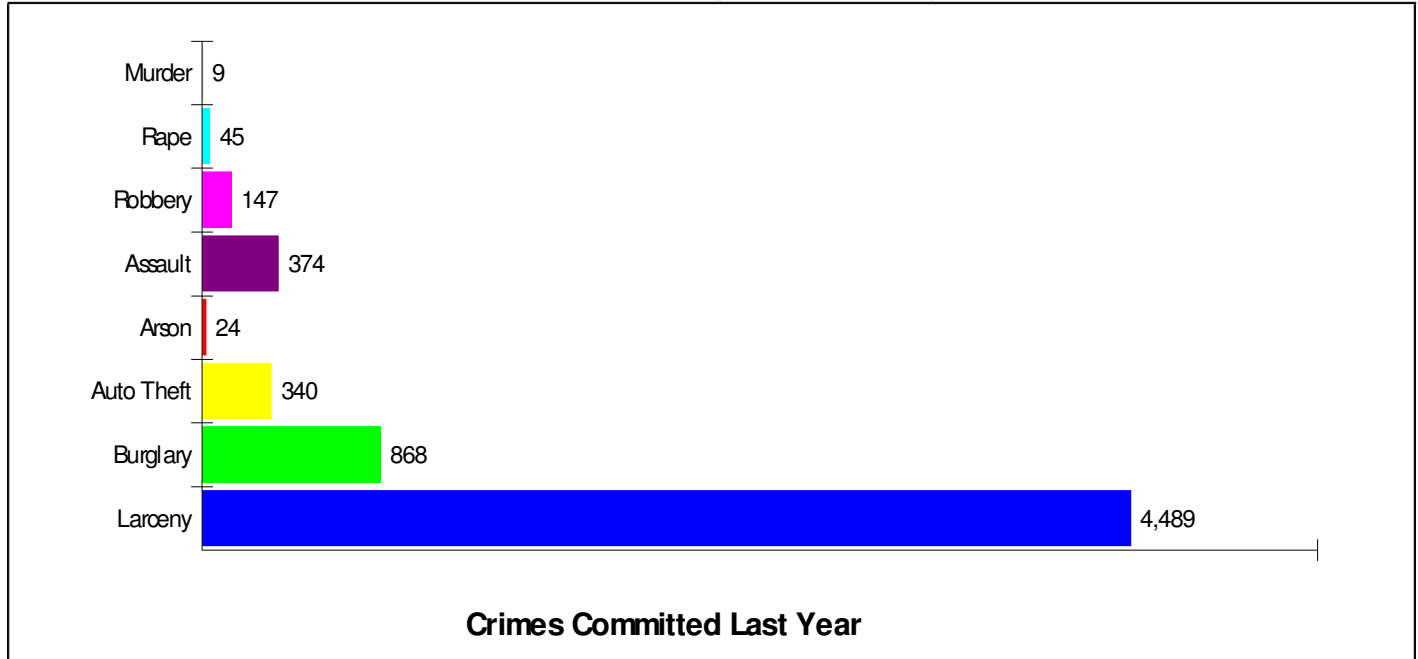

Crime Incidents For Northampton County