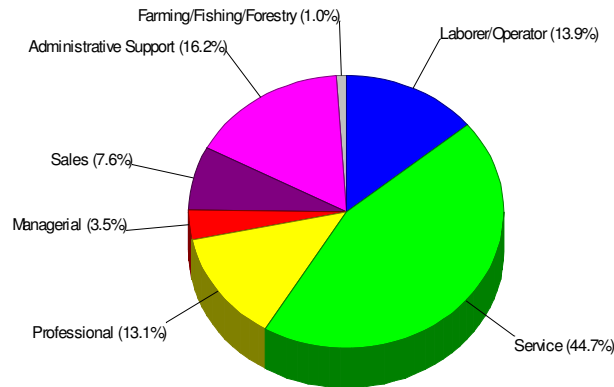

**Employment
For Borough of East Bangor**

Average Travel Time To Work = 29.6 Minutes

Occupation

Prepared by RE/MAX Real Estate