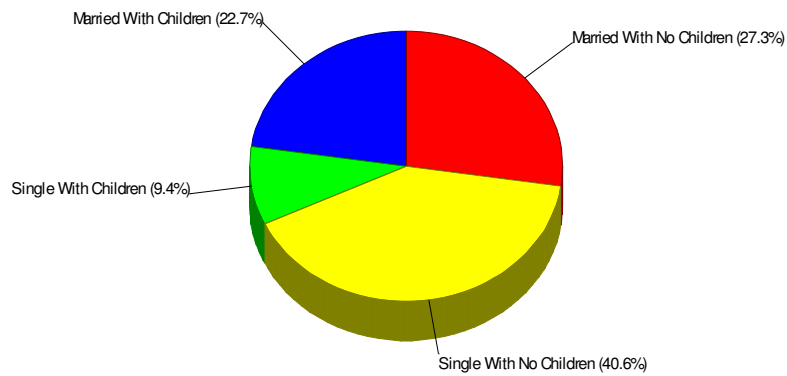

Household Characteristics For Borough of East Bangor

50.0% Married
32.0% With Children