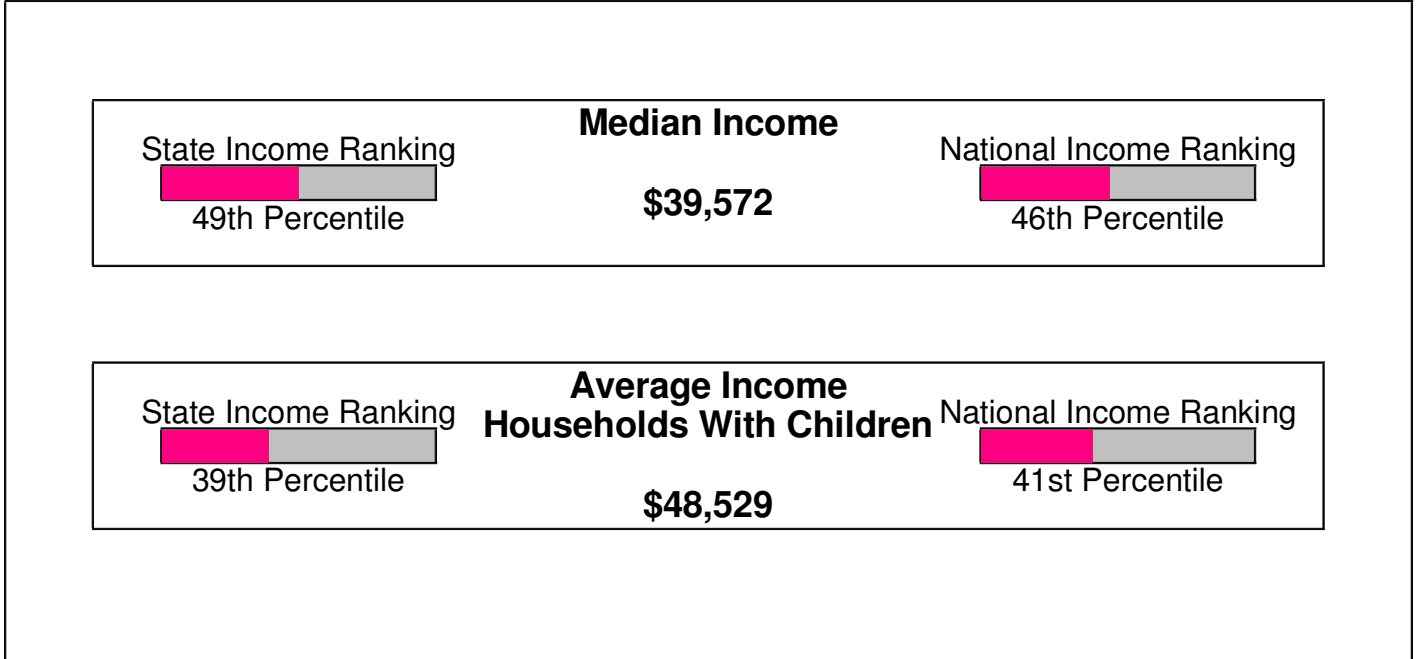

## Area Facts

## Income For Borough of East Bangor

### Age Breakdown For Borough of East Bangor Average Age = 36.4 Years