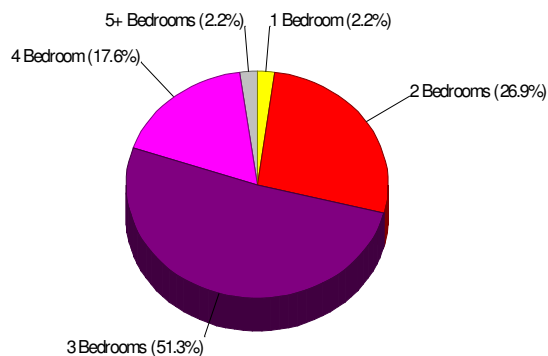

## Home Ownership For Borough of East Bangor

Owner Occupied Households = 72.1%  
Median Housing Value = \$88,300  
Median Number of Bedrooms = 3

Home Size Breakdown

Prepared by RE/MAX Real Estate