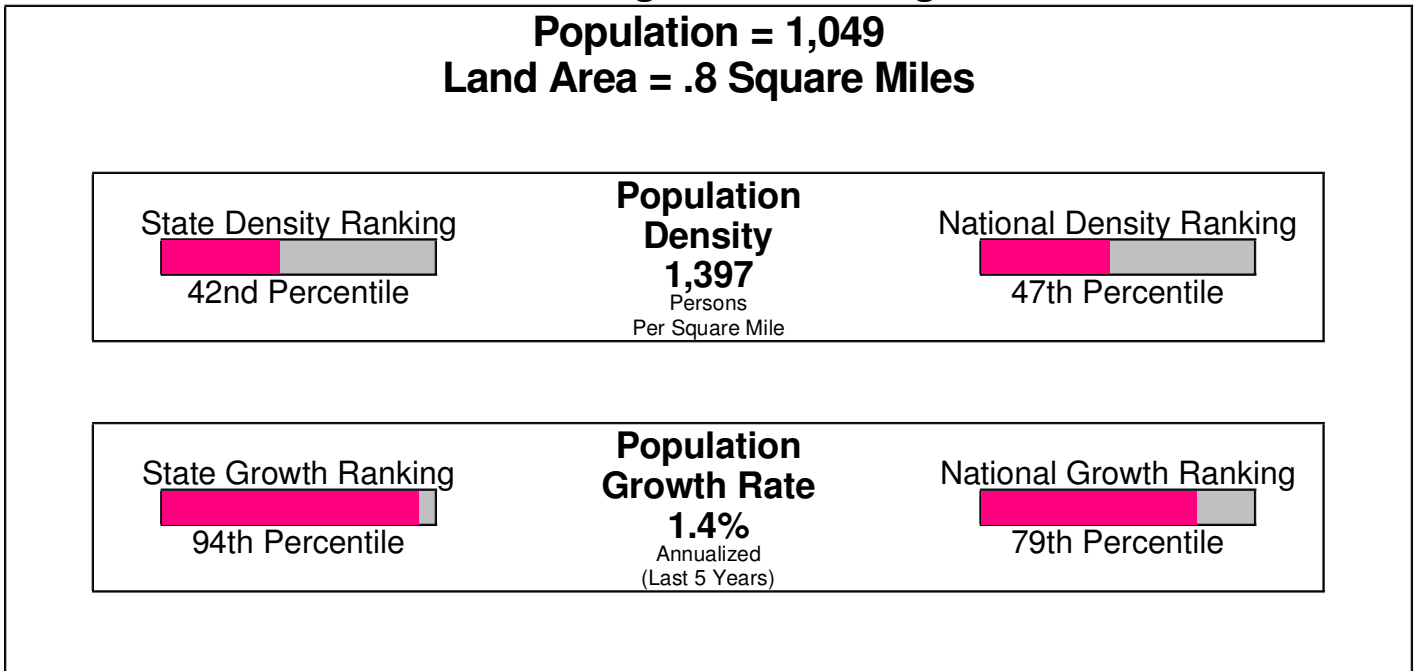

## Area Facts

## Income For Borough of East Bangor

## Population For Borough of East Bangor

**Population = 1,049**  
**Land Area = .8 Square Miles**