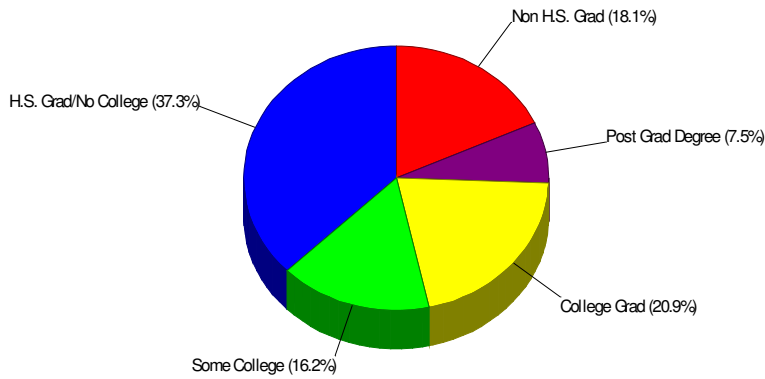

Adult Education Level For Northampton County

**81.9% High School Graduates
28.4% College Graduates**