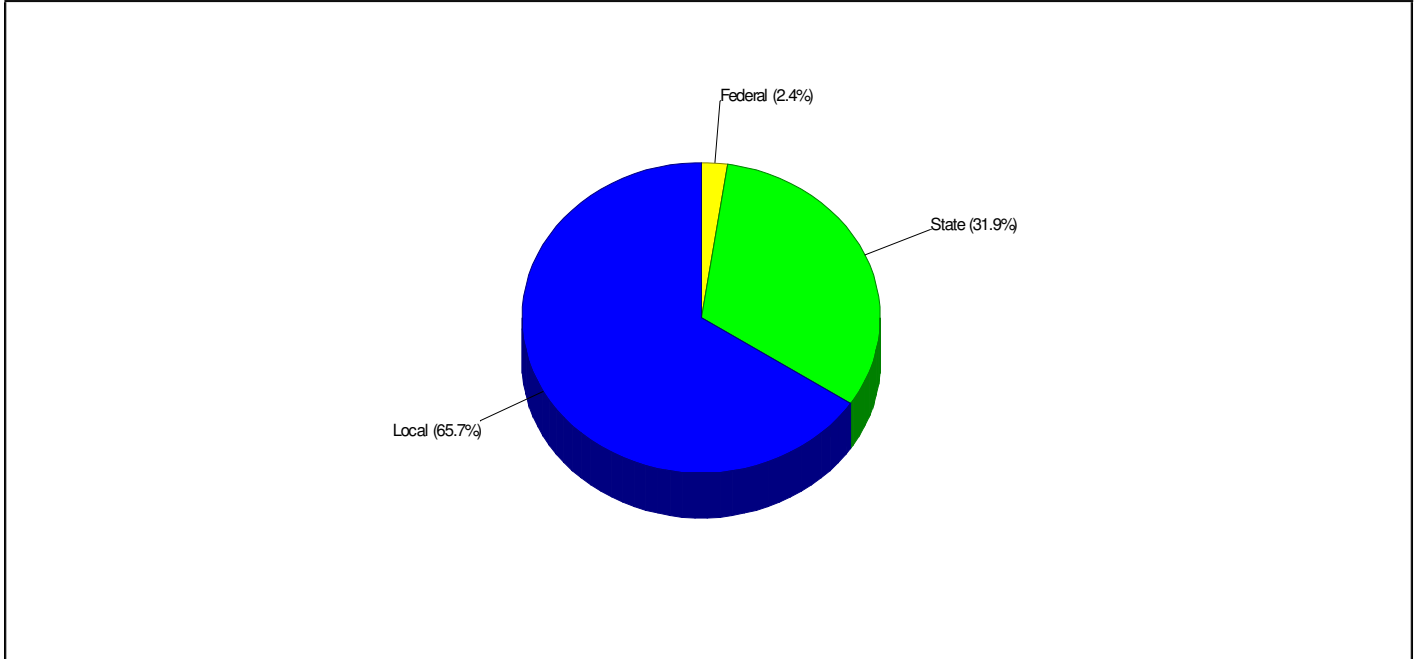

School Funding FOR BANGOR AREA SCHOOLS

Prepared by RE/MAX Real Estate