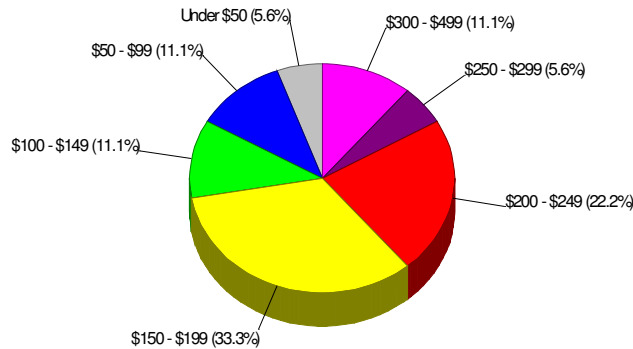

Home Sales Pricing Pattern (Closest 20)

Median Price = $182,000
Average Price = $194,167

Prepared by RE/MAX Real Estate