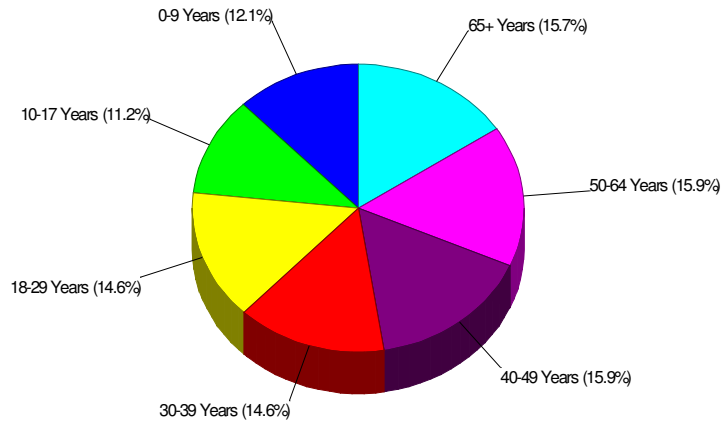

Age Breakdown For Northampton County Average Age = 38.4 Years

Household Characteristics For Northampton County

57.1% Married
31.7% With Children