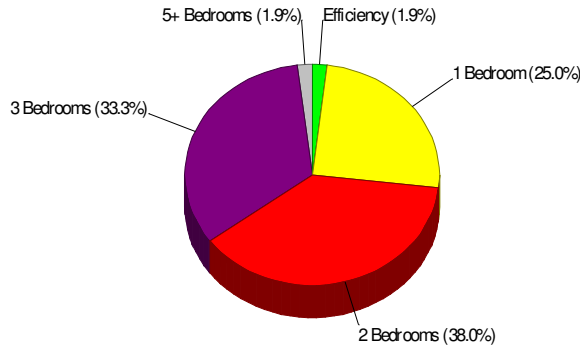

## Home Ownership For Borough of East Bangor

Owner Occupied Households = 72.1%  
Median Housing Value = \$88,300  
Median Number of Bedrooms = 3

Home Size Breakdown

Prepared by RE/MAX Real Estate

## Rental For Borough of East Bangor

**Renter Occupied Households = 27.9%**  
**Median Monthly Rent = \$592**  
**Median Number of Bedrooms = 2**

Home Size Breakdown