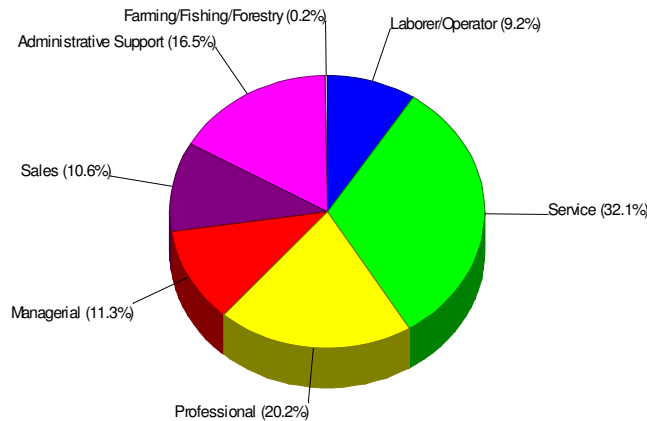

Employment For Northampton County

Average Travel Time To Work = 26.3 Minutes