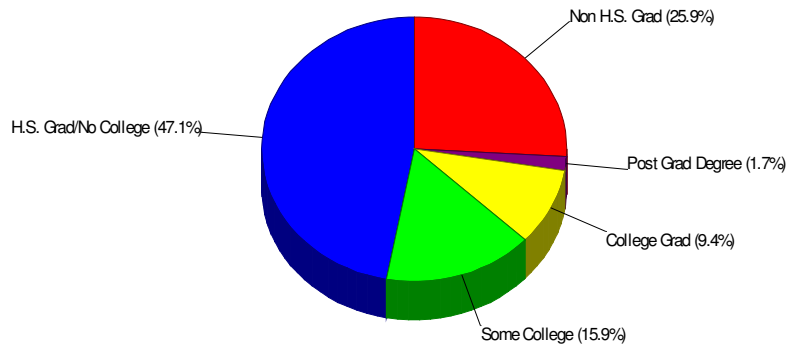

## Population For Borough of East Bangor

**Population = 1,049**  
**Land Area = .8 Square Miles**

### Age Breakdown For Borough of East Bangor Average Age = 36.4 Years

### Household Characteristics For Borough of East Bangor

50.0% Married  
32.0% With Children

**Adult Education Level  
For Borough of East Bangor**  
74.1% High School Graduates  
11.1% College Graduates