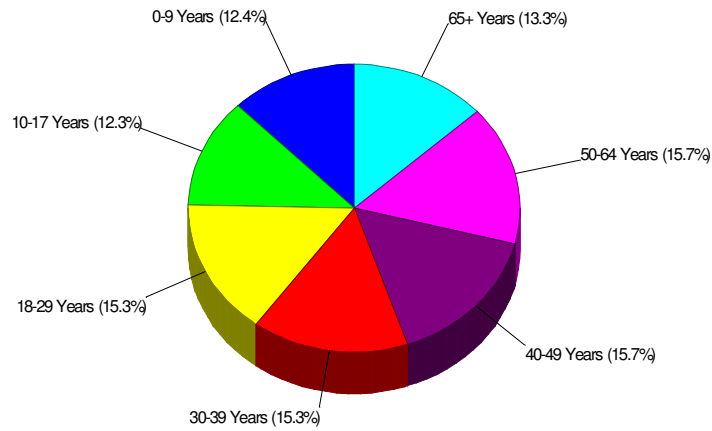

## Area Facts

## Income For Borough of East Bangor

## Population For Borough of East Bangor

**Population = 1,049**  
**Land Area = .8 Square Miles**

### Age Breakdown For Borough of East Bangor Average Age = 36.4 Years