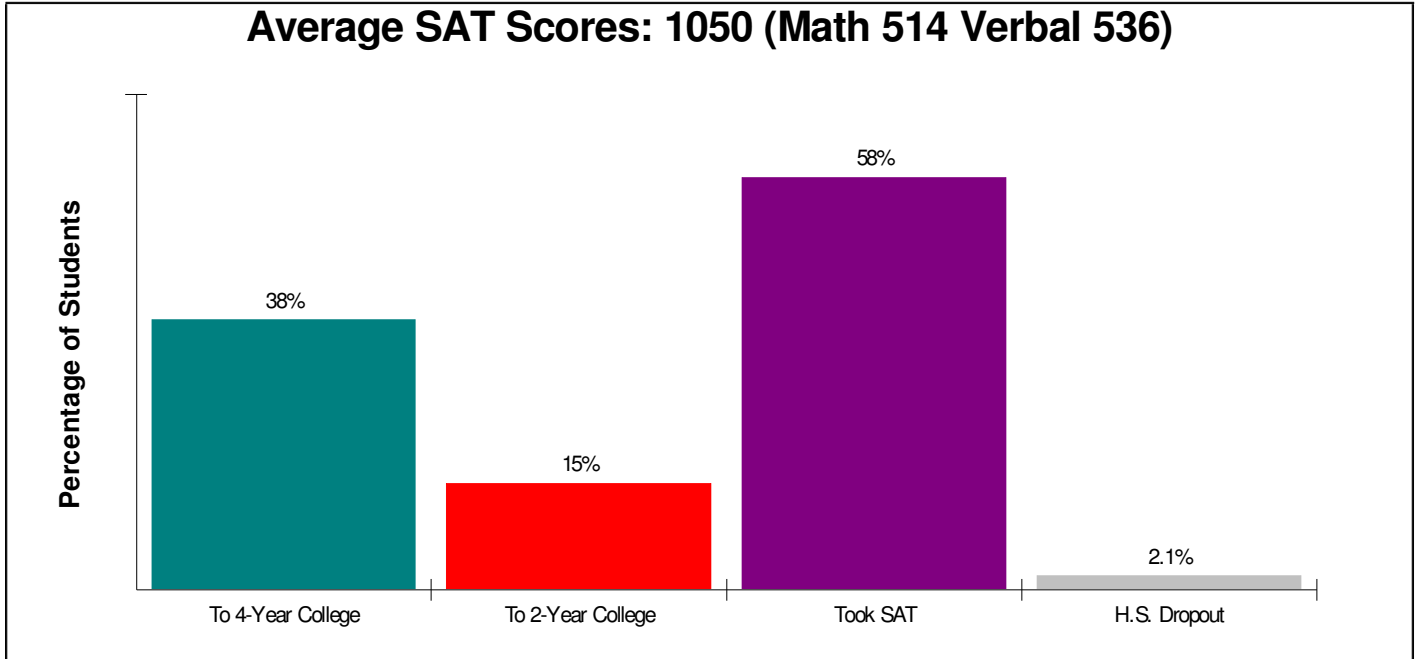

Student Enrollment By Grade FOR BANGOR AREA SCHOOLS

Prepared by RE/MAX Real Estate

High School Statistics FOR BANGOR AREA SCHOOLS

Average SAT Scores: 1050 (Math 514 Verbal 536)

School Expenditures FOR BANGOR AREA SCHOOLS