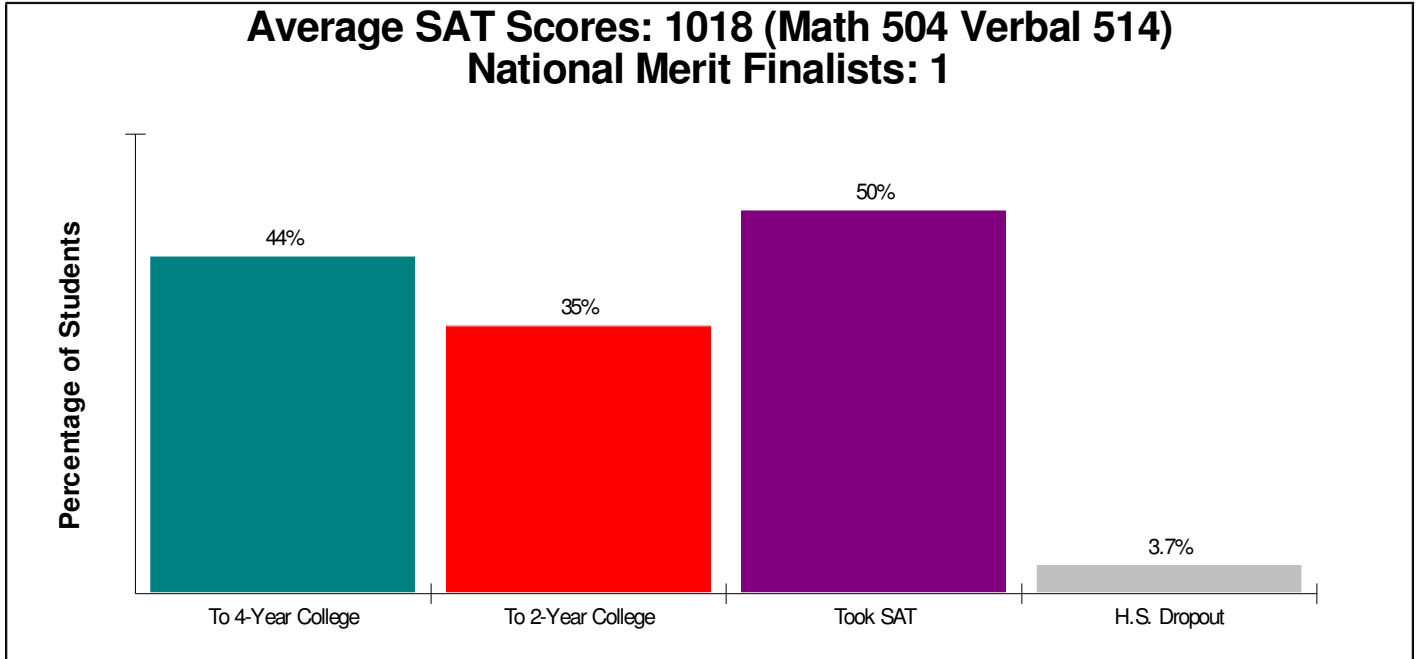

High School Statistics FOR EASTON AREA SCHOOLS

Average SAT Scores: 1018 (Math 504 Verbal 514)
National Merit Finalists: 1