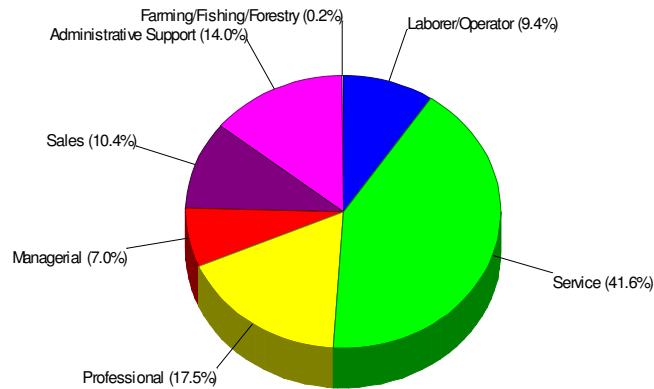

37.9% Married
30.5% With Children

Prepared by RE/MAX Real Estate

Adult Education Level For City of Easton

**75.0% High School Graduates
22.8% College Graduates**

Employment For City of Easton

Average Travel Time To Work = 24.7 Minutes