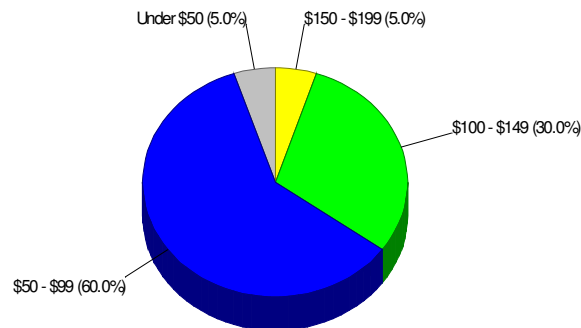

Type of Dwelling

Home Ownership For Neighborhood Within City of Easton

Owner Occupied Households = 39.4%

Median Housing Value = \$119,520

Median Number of Bedrooms = 3

Home Size Breakdown

Prepared by RE/MAX Real Estate

Rental For Neighborhood Within City of Easton

Renter Occupied Households = 60.6%
Median Monthly Rent = \$702
Median Number of Bedrooms = 2

Home Size Breakdown

Home Sales Pricing Pattern (Closest 20)

Median Price = \$75,000
Average Price = \$86,400