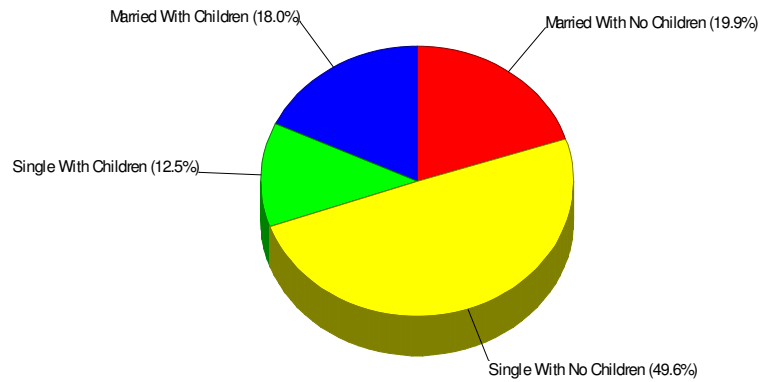

EASTON, CITY OF, PA

Area Facts

Easton, City of

Prepared by RE/MAX Real Estate

Income For City of Easton

Population For City of Easton

Age Breakdown For City of Easton Average Age = 31.9 Years

Household Characteristics For City of Easton

37.9% Married
30.5% With Children

Prepared by RE/MAX Real Estate

Adult Education Level For City of Easton

**75.0% High School Graduates
22.8% College Graduates**

Employment For City of Easton

Average Travel Time To Work = 24.7 Minutes