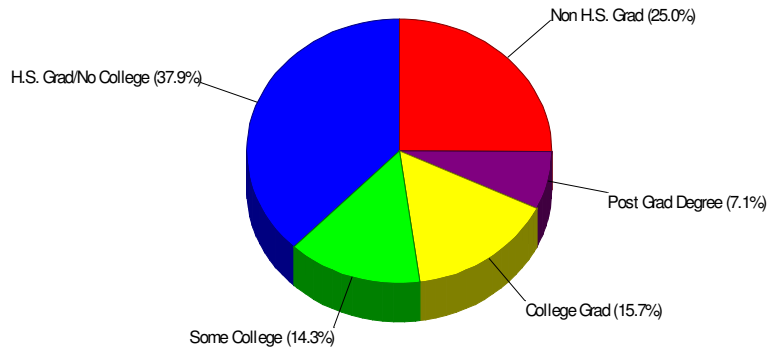

EASTON, CITY OF, PA

Area Facts

Easton, City of

Prepared by RE/MAX Real Estate

Income For City of Easton

Population For City of Easton

Age Breakdown For City of Easton Average Age = 31.9 Years

Household Characteristics For City of Easton

37.9% Married
30.5% With Children

Prepared by RE/MAX Real Estate

Adult Education Level For City of Easton

**75.0% High School Graduates
22.8% College Graduates**

Employment For City of Easton

Average Travel Time To Work = 24.7 Minutes