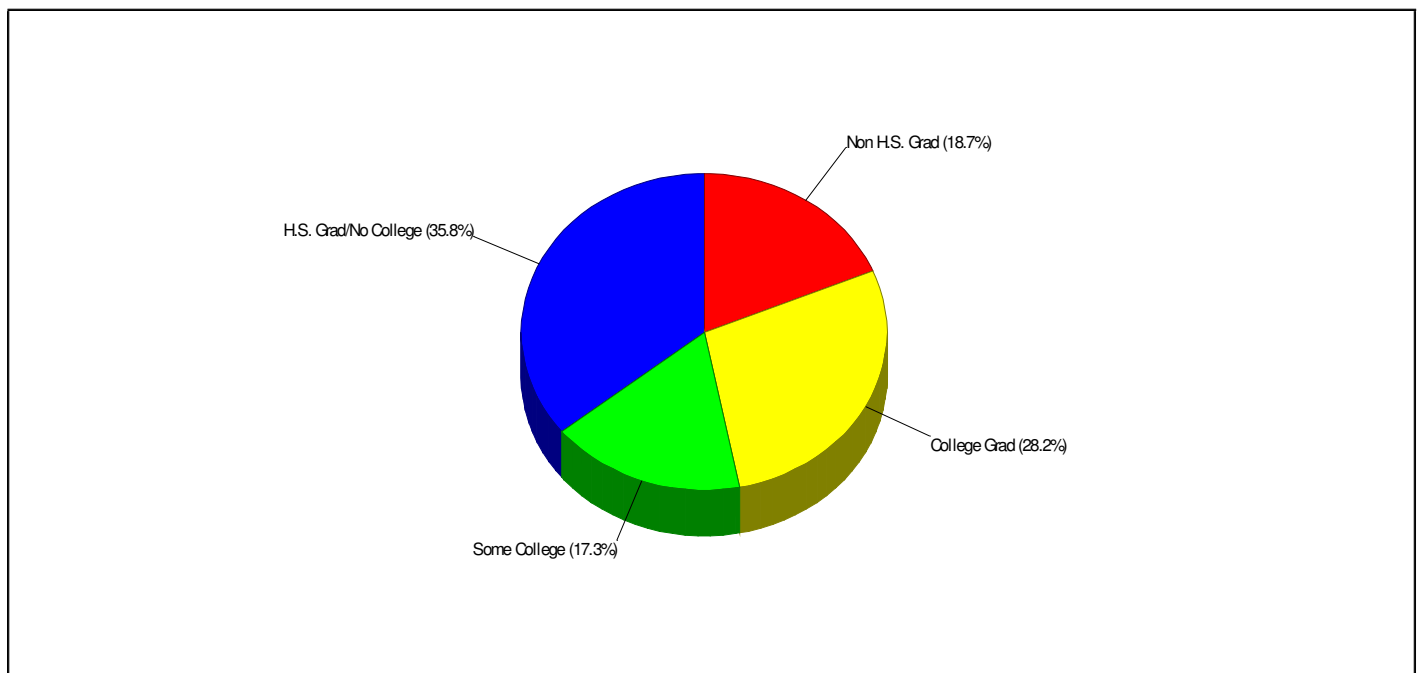

Parent Education Level FOR EASTON AREA SCHOOLS

Prepared by RE/MAX Real Estate