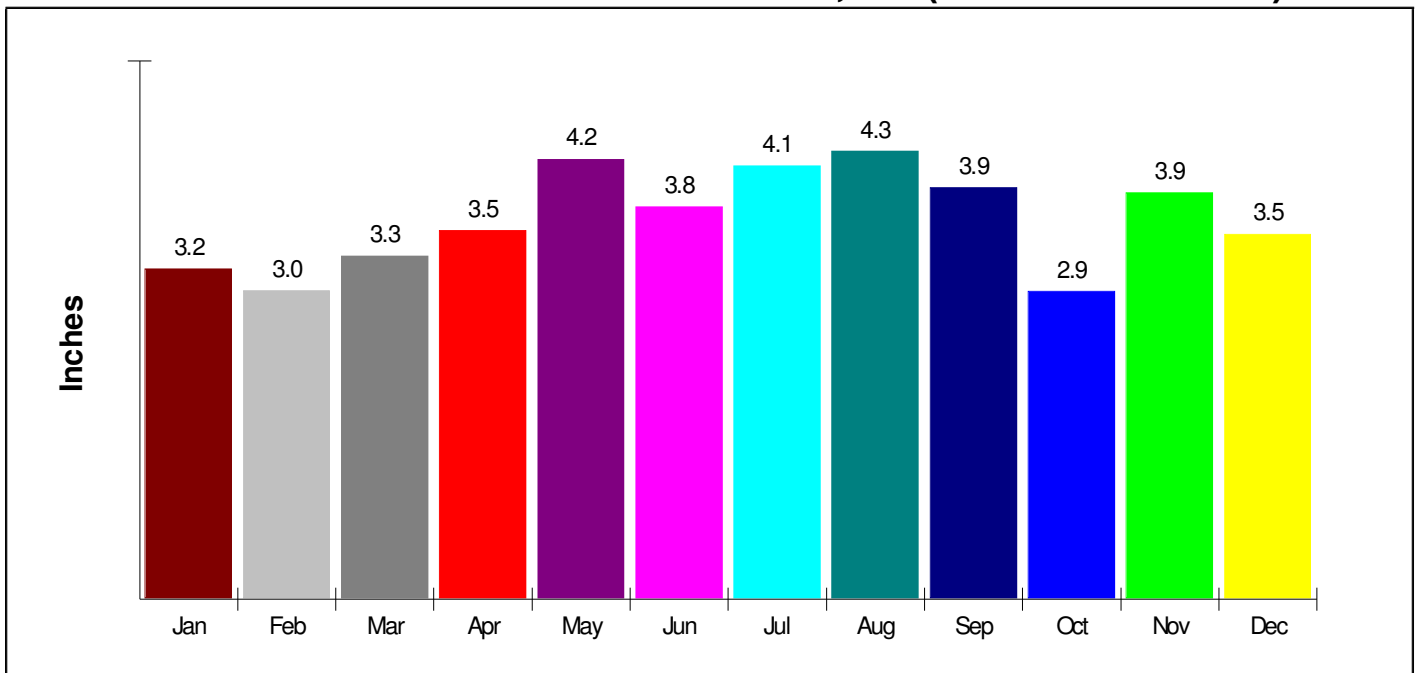

Prepared by RE/MAX Real Estate

Climate Information

Easton, City of

Prepared by RE/MAX Real Estate

Temperature Measured at ALLENTOWN AIRPORT, PA (elevation = 388ft.)

Average Precipitation Measured at ALLENTOWN AIRPORT, PA (elevation = 388ft.)