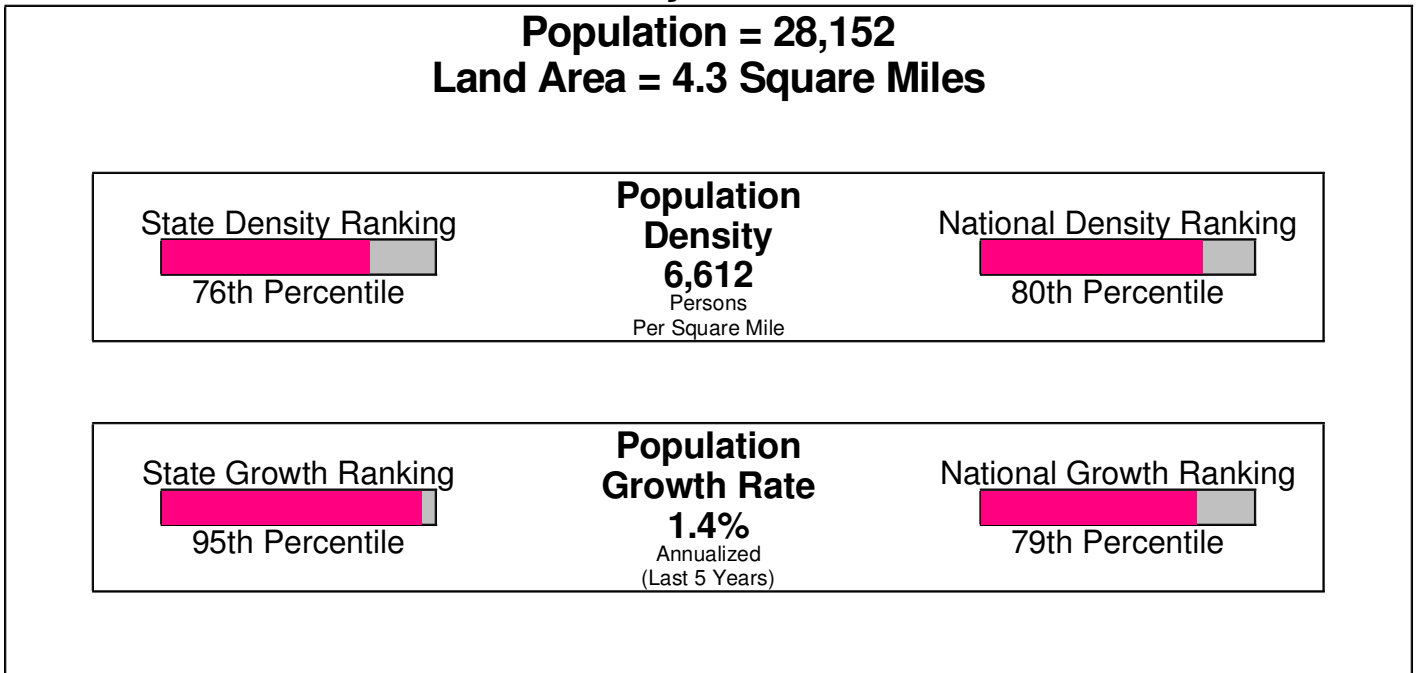

EASTON, CITY OF, PA

Area Facts

Easton, City of

Prepared by RE/MAX Real Estate

Income For City of Easton

Population For City of Easton

Age Breakdown For City of Easton Average Age = 31.9 Years

Household Characteristics For City of Easton

37.9% Married
30.5% With Children

Prepared by RE/MAX Real Estate

Adult Education Level For City of Easton

**75.0% High School Graduates
22.8% College Graduates**

Employment For City of Easton

Average Travel Time To Work = 24.7 Minutes