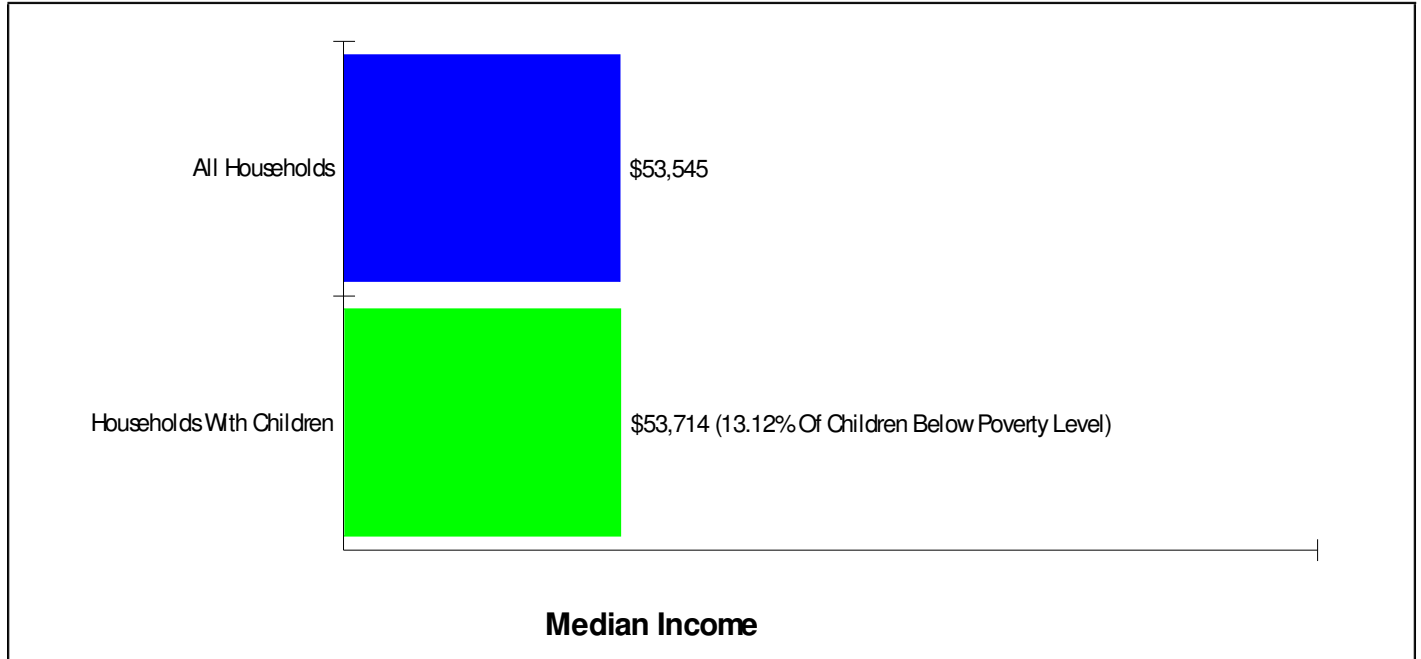

Income FOR EASTON AREA SCHOOLS