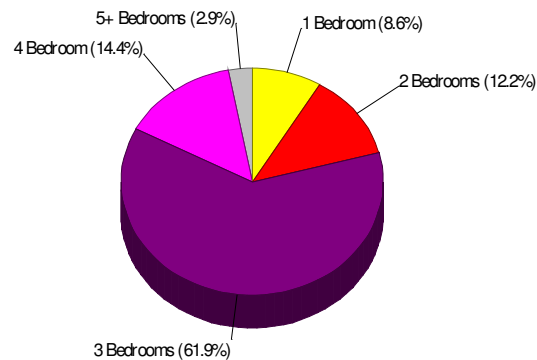

Gender: Coed

Student/Teacher Ratio: 14.9 to 1

Mascot: Crusaders

Housing Information

Easton, City of

Prepared by RE/MAX Real Estate

Housing Characteristics For Neighborhood Within City of Easton

Average Age of Housing 61 years

Type of Dwelling

Home Ownership For Neighborhood Within City of Easton

Owner Occupied Households = 39.4%

Median Housing Value = \$119,520

Median Number of Bedrooms = 3

Home Size Breakdown

Prepared by RE/MAX Real Estate