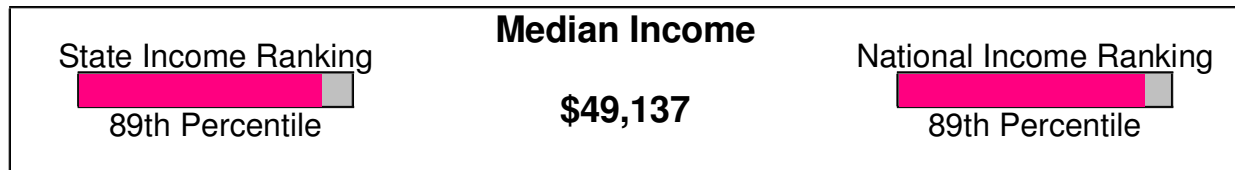

County Facts

Easton, City of

Prepared by RE/MAX Real Estate

Income For Northampton County

Population For Northampton County

Population = 287,767
Land Area = 373.8 Square Miles

Age Breakdown For Northampton County Average Age = 38.4 Years