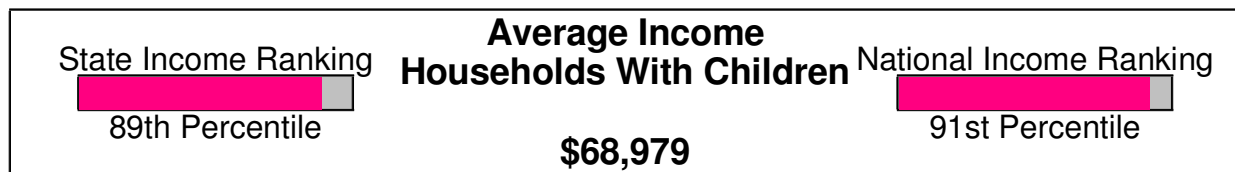

County Facts

Easton, City of

Prepared by RE/MAX Real Estate

Income For Northampton County

Population For Northampton County

Population = 287,767
Land Area = 373.8 Square Miles

Age Breakdown For Northampton County Average Age = 38.4 Years