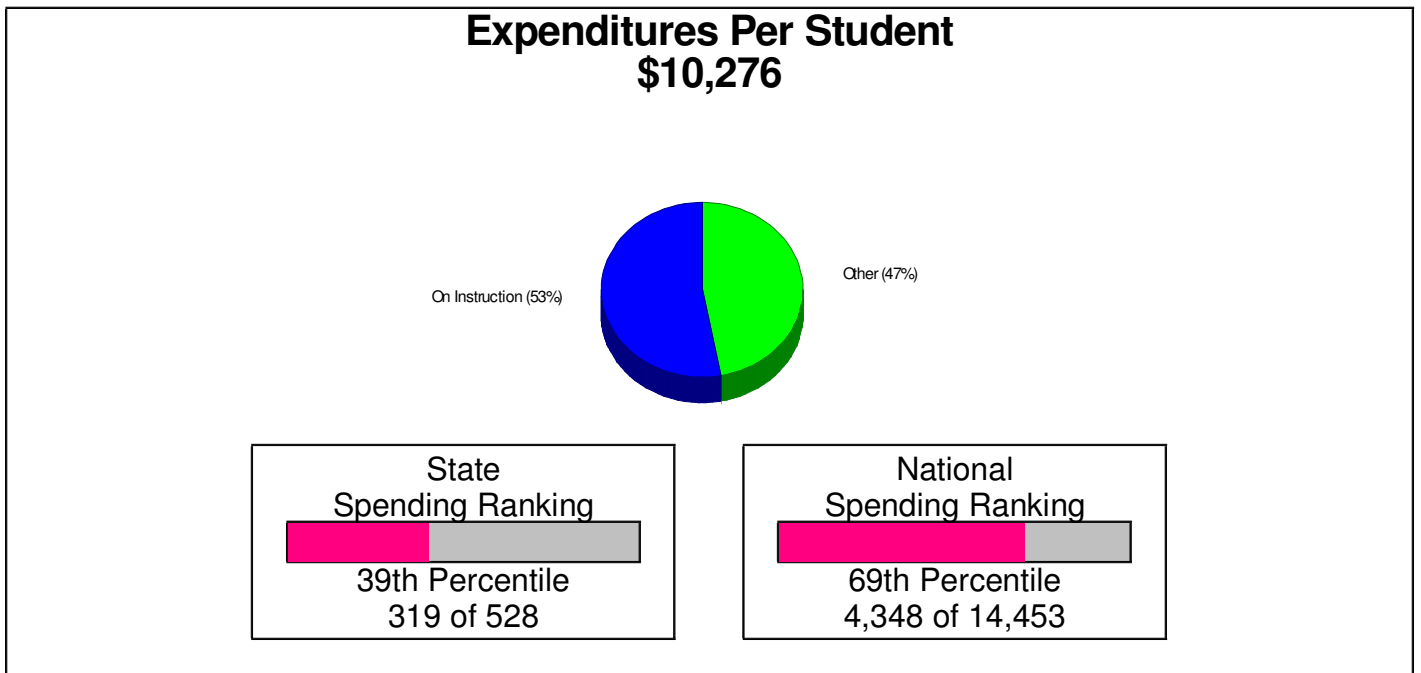

School Expenditures FOR EASTON AREA SCHOOLS

Expenditures Per Student
$10,276

Prepared by RE/MAX Real Estate