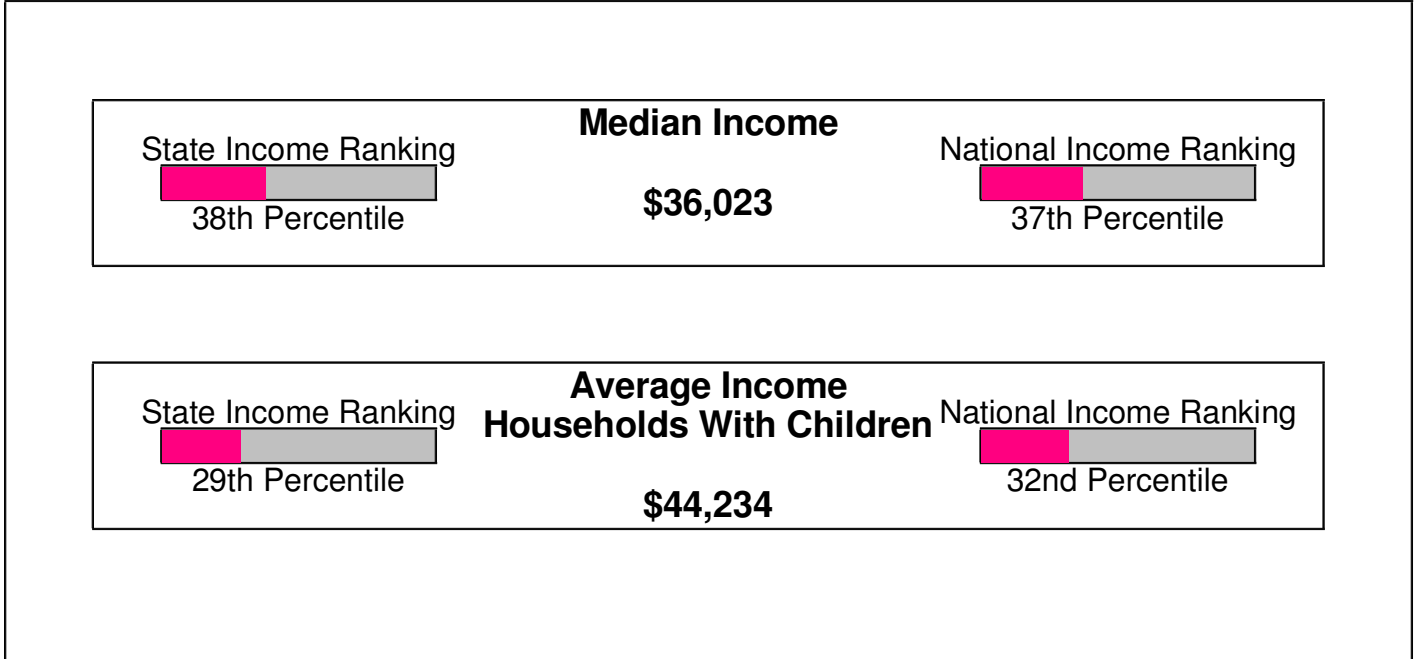

EASTON, CITY OF, PA

Area Facts

Easton, City of

Prepared by RE/MAX Real Estate

Income For City of Easton

Population For City of Easton

Age Breakdown For City of Easton Average Age = 31.9 Years

Household Characteristics For City of Easton

37.9% Married
30.5% With Children

Prepared by RE/MAX Real Estate

Adult Education Level For City of Easton

**75.0% High School Graduates
22.8% College Graduates**

Employment For City of Easton

Average Travel Time To Work = 24.7 Minutes