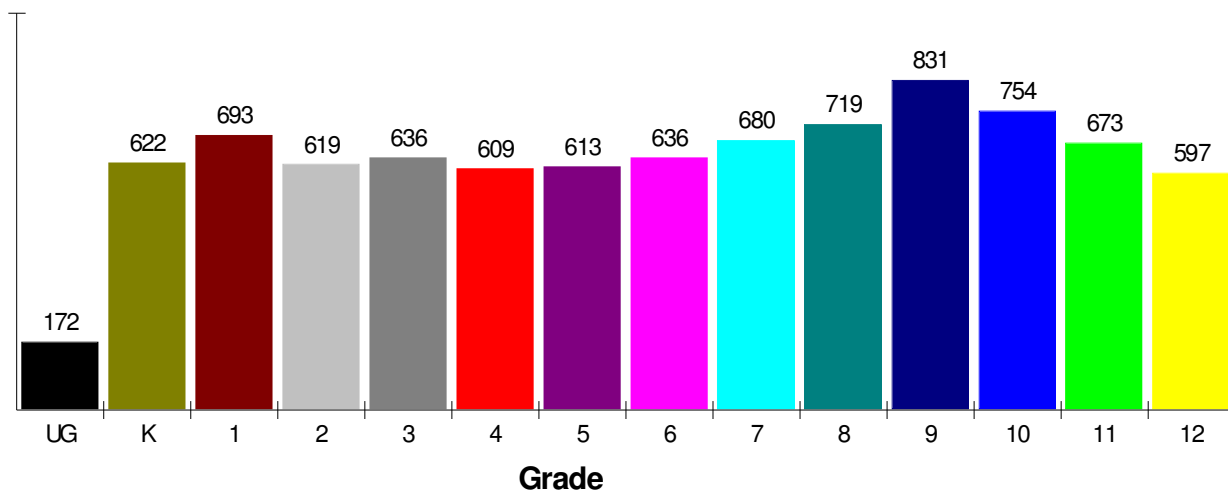

37.9% Married
30.5% With Children

Prepared by RE/MAX Real Estate

Adult Education Level For City of Easton

**75.0% High School Graduates
22.8% College Graduates**

Employment For City of Easton

Average Travel Time To Work = 24.7 Minutes

Occupation

Prepared by RE/MAX Real Estate

School Information

Easton, City of

Prepared by RE/MAX Real Estate

General Facts FOR EASTON AREA SCHOOLS

EASTON AREA SCHOOLS
1801 BUSHKILL DRIVE
EASTON, PA 18040

Type:	(610)250-2400	Independent Local District
Grade Range:		K - 12
Schools:		9
Teacher:		582
Students:		8,854
Student/Teacher Ratio:		15.2 To 1
Student/Librarian Ratio:		922.3 To 1
Secondary Student/Guidance Ratio:		248.3 To 1

Student Enrollment By Grade FOR EASTON AREA SCHOOLS

Total Enrollment = 8,854

National Enrollment Ranking: 1,098 of 15,679 (93rd Percentile)
State Enrollment Ranking: 29 of 529 (94th Percentile)

High School Statistics FOR EASTON AREA SCHOOLS