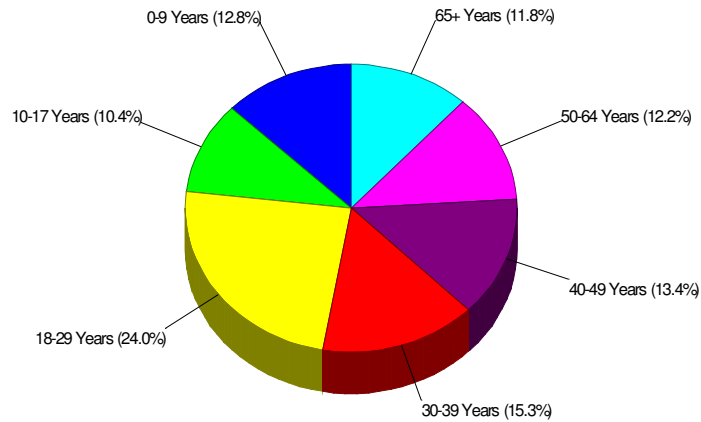

EASTON, CITY OF, PA

Area Facts

Easton, City of

Prepared by RE/MAX Real Estate

Income For City of Easton

Population For City of Easton

Age Breakdown For City of Easton Average Age = 31.9 Years

Household Characteristics For City of Easton

37.9% Married
30.5% With Children

Prepared by RE/MAX Real Estate

Adult Education Level For City of Easton

**75.0% High School Graduates
22.8% College Graduates**

Employment For City of Easton

Average Travel Time To Work = 24.7 Minutes