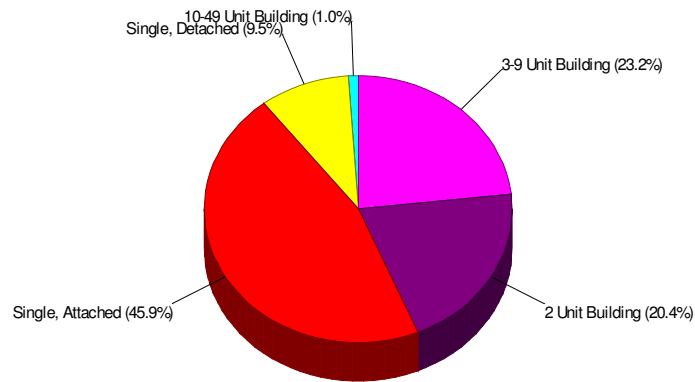

Type of Dwelling

Home Ownership For Neighborhood Within City of Easton

Owner Occupied Households = 39.4%

Median Housing Value = \$119,520

Median Number of Bedrooms = 3

Home Size Breakdown

Prepared by RE/MAX Real Estate