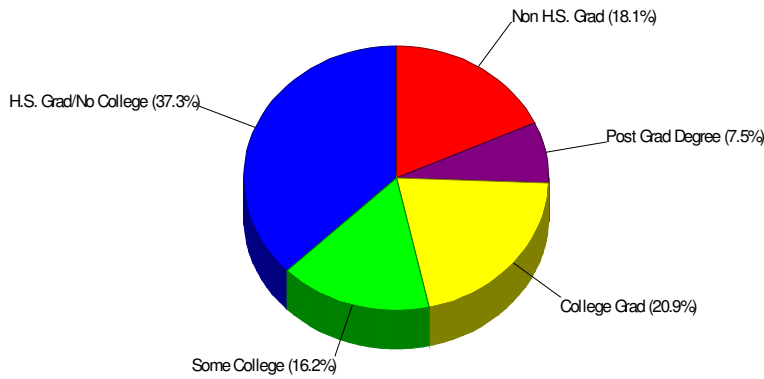

Employment For Northampton County

Average Travel Time To Work = 26.3 Minutes

Occupation