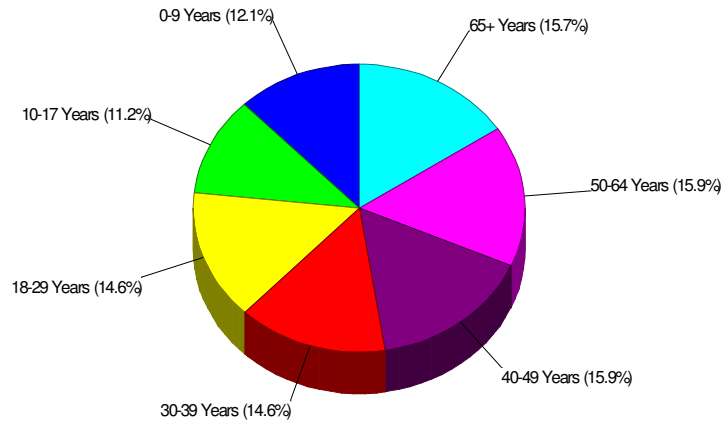

County Facts

Easton, City of

Prepared by RE/MAX Real Estate

Income For Northampton County

Population For Northampton County

Population = 287,767
Land Area = 373.8 Square Miles

Age Breakdown For Northampton County Average Age = 38.4 Years