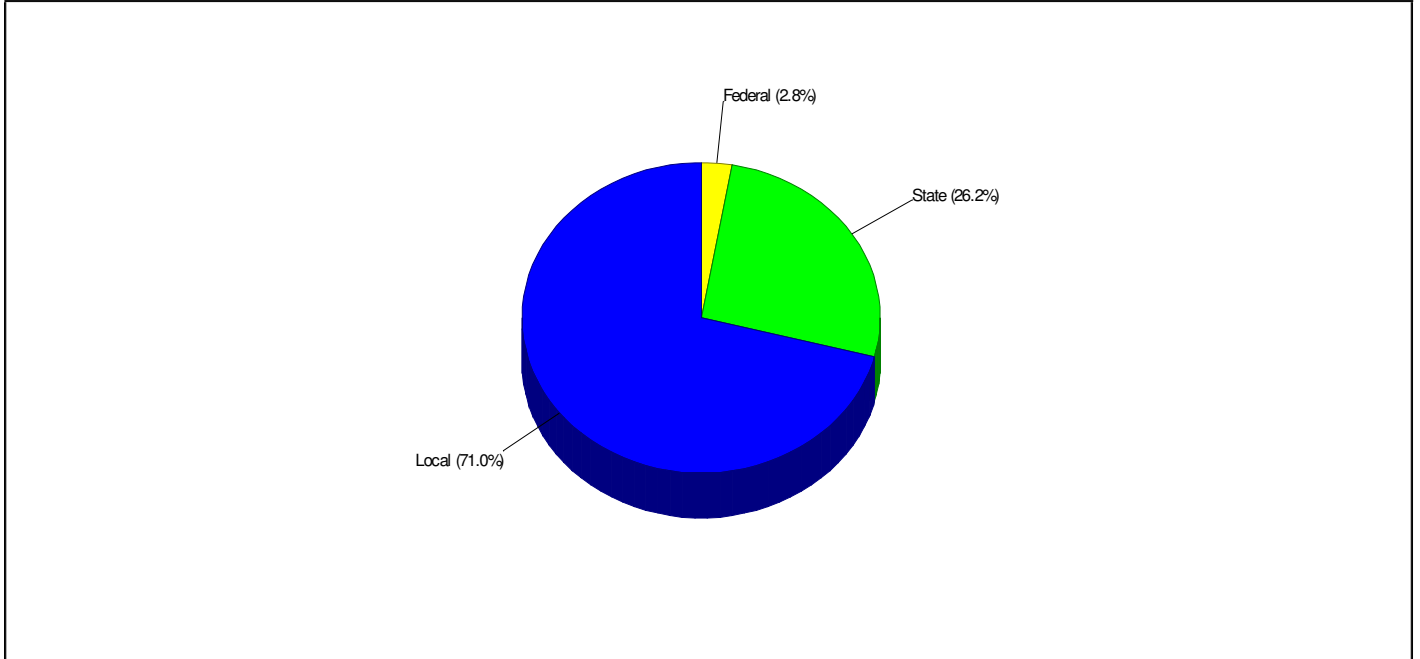

School Funding FOR EASTON AREA SCHOOLS