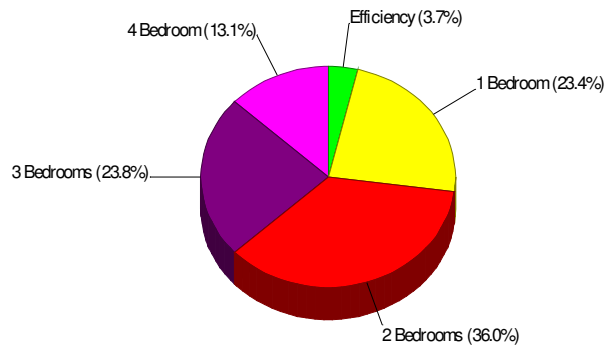

Type of Dwelling

Home Ownership For Neighborhood Within City of Easton

Owner Occupied Households = 39.4%

Median Housing Value = \$119,520

Median Number of Bedrooms = 3

Home Size Breakdown

Prepared by RE/MAX Real Estate

Rental For Neighborhood Within City of Easton

Renter Occupied Households = 60.6%
Median Monthly Rent = \$702
Median Number of Bedrooms = 2

Home Size Breakdown

Home Sales Pricing Pattern (Closest 20)

Median Price = \$75,000
Average Price = \$86,400