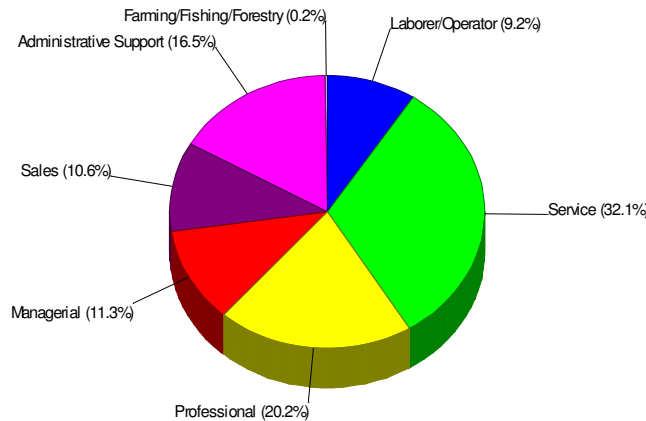

Employment For Northampton County

Average Travel Time To Work = 26.3 Minutes

Occupation