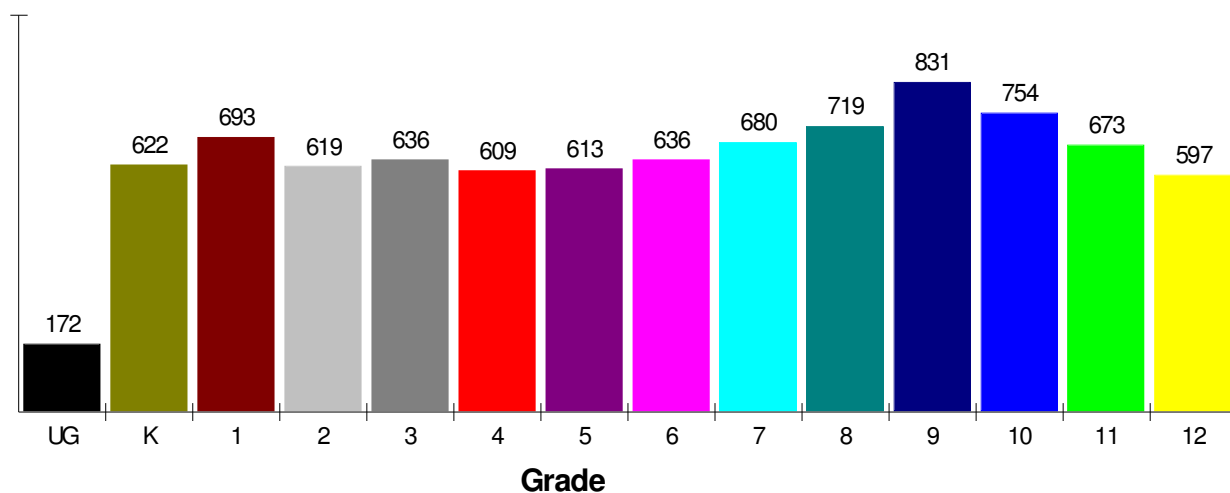

EASTON, CITY OF, PA

School Information

Easton, City of

Prepared by RE/MAX Real Estate

General Facts FOR EASTON AREA SCHOOLS

EASTON AREA SCHOOLS
1801 BUSHKILL DRIVE
EASTON, PA 18040

Type:	(610)250-2400	Independent Local District
Grade Range:		K - 12
Schools:		9
Teacher:		582
Students:		8,854
Student/Teacher Ratio:		15.2 To 1
Student/Librarian Ratio:		922.3 To 1
Secondary Student/Guidance Ratio:		248.3 To 1

Student Enrollment By Grade FOR EASTON AREA SCHOOLS

Total Enrollment = 8,854

National Enrollment Ranking: 1,098 of 15,679 (93rd Percentile)
State Enrollment Ranking: 29 of 529 (94th Percentile)

Prepared by RE/MAX Real Estate