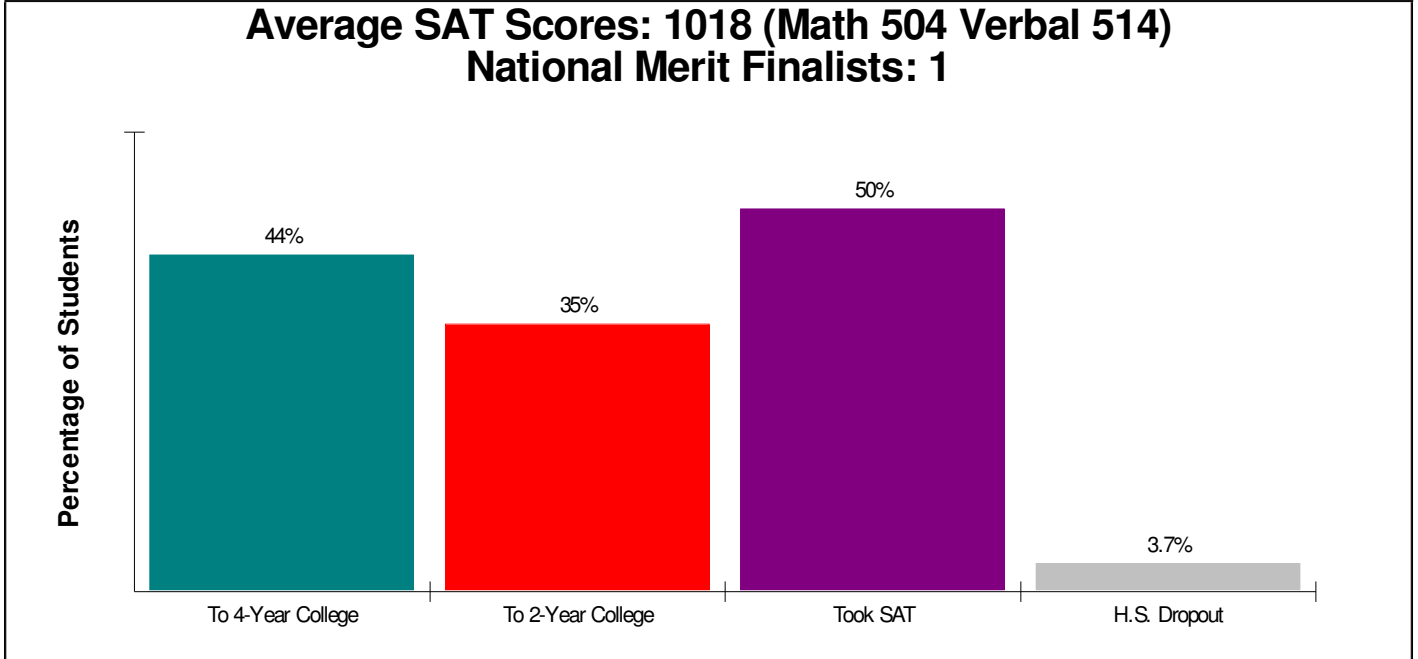

High School Statistics FOR EASTON AREA SCHOOLS

Average SAT Scores: 1018 (Math 504 Verbal 514)
National Merit Finalists: 1