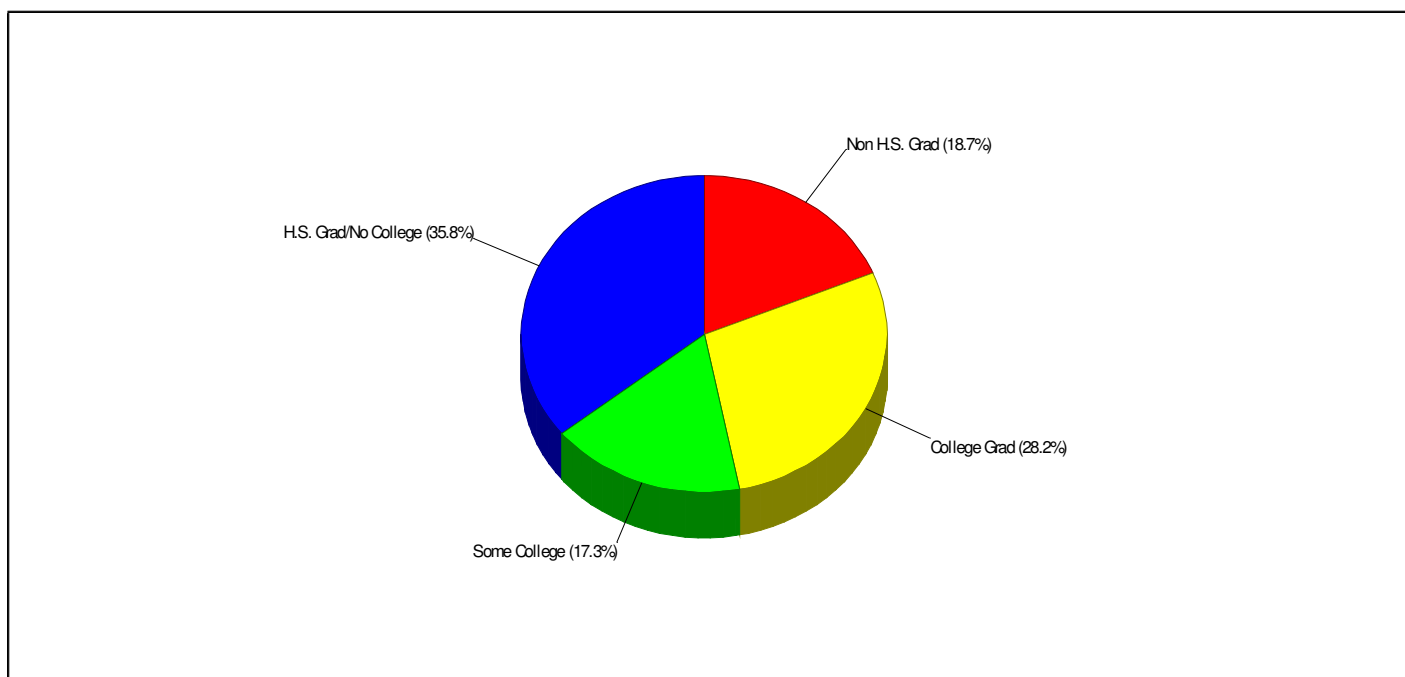

Parent Education Level FOR EASTON AREA SCHOOLS

Prepared by RE/MAX Real Estate