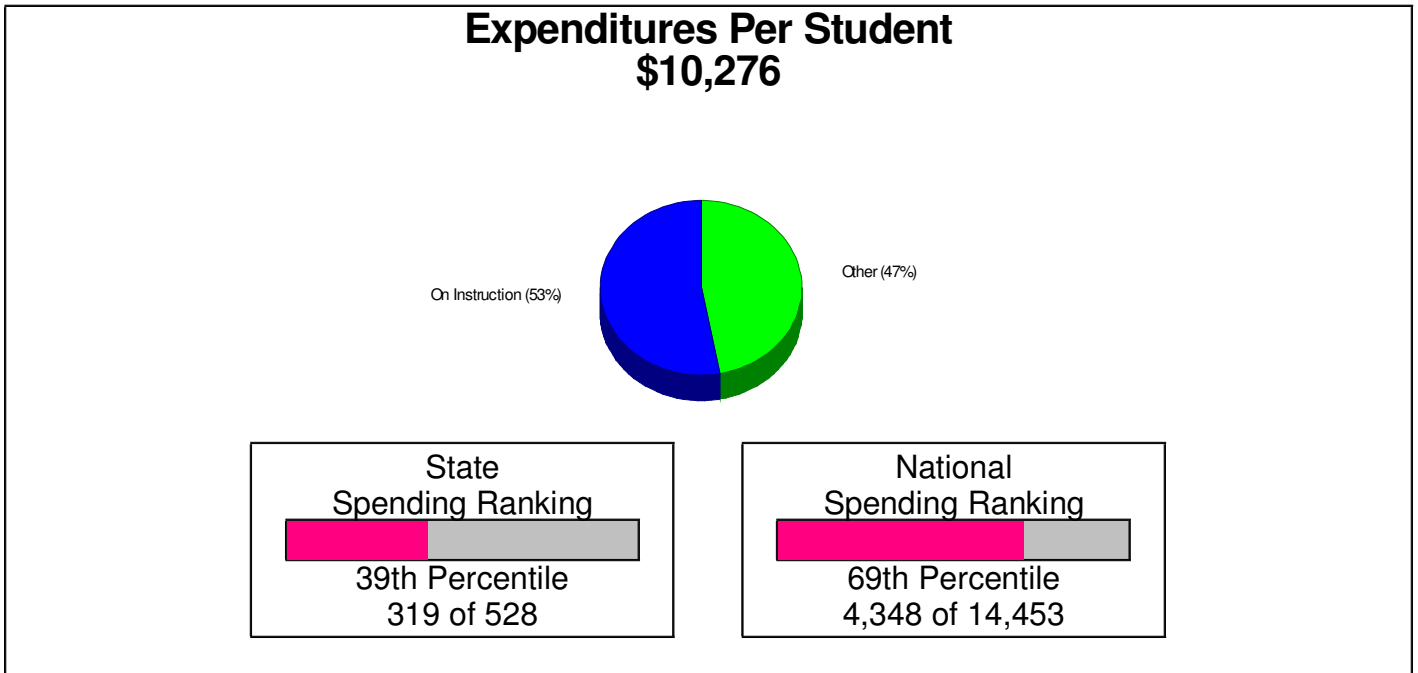

School Expenditures FOR EASTON AREA SCHOOLS

Expenditures Per Student
$10,276