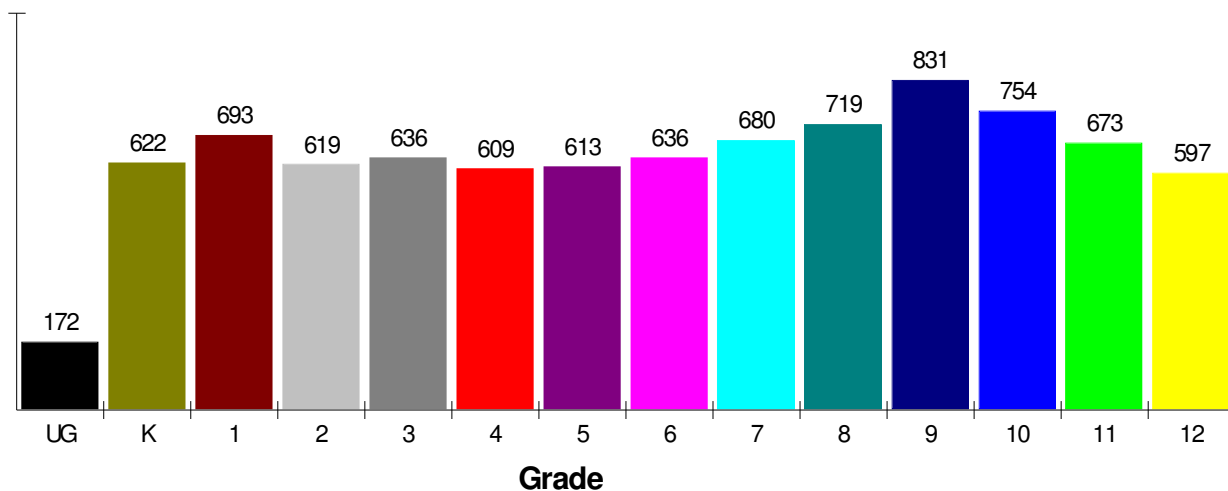

Student Enrollment By Grade FOR EASTON AREA SCHOOLS

Total Enrollment = 8,854

National Enrollment Ranking: 1,098 of 15,679 (93rd Percentile)
State Enrollment Ranking: 29 of 529 (94th Percentile)

High School Statistics FOR EASTON AREA SCHOOLS