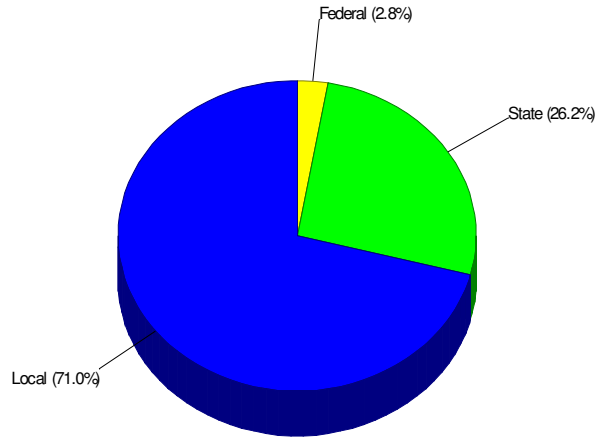

Student Enrollment By Grade FOR EASTON AREA SCHOOLS

Total Enrollment = 8,854

National Enrollment Ranking: 1,098 of 15,679 (93rd Percentile)
State Enrollment Ranking: 29 of 529 (94th Percentile)

High School Statistics FOR EASTON AREA SCHOOLS

Average SAT Scores: 1018 (Math 504 Verbal 514)
National Merit Finalists: 1

School Expenditures FOR EASTON AREA SCHOOLS

Expenditures Per Student
\$10,276

Prepared by RE/MAX Real Estate

School Funding FOR EASTON AREA SCHOOLS