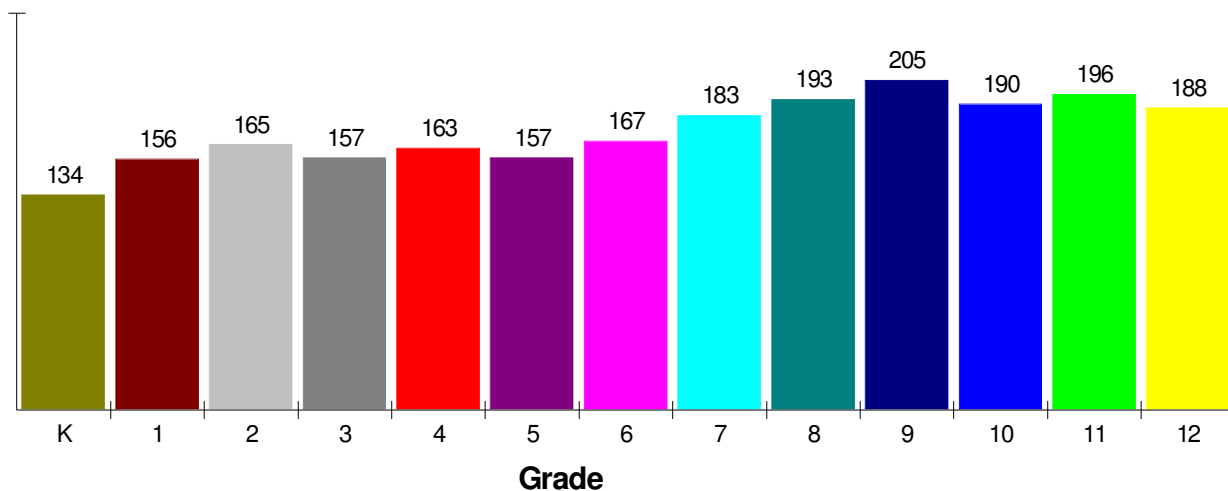

## School Information

---

# Glendon, Borough of

**General Facts  
FOR WILSON AREA SCHOOLS**

WILSON AREA SCHOOLS  
2040 WASHINGTON BLVD  
EASTON, PA 18042

Type:	(484)373-6000	Independent Local District
Grade Range:		K - 12
Schools:		5
Teacher:		146
Students:		2,254
Student/Teacher Ratio:		15.4 To 1
Student/Librarian Ratio:		866.9 To 1
Secondary Student/Guidance Ratio:		155.8 To 1

**Student Enrollment By Grade  
FOR WILSON AREA SCHOOLS**

**Total Enrollment = 2,254**

National Enrollment Ranking: 4,390 of 15,679 (72nd Percentile)  
State Enrollment Ranking: 277 of 529 (47th Percentile)