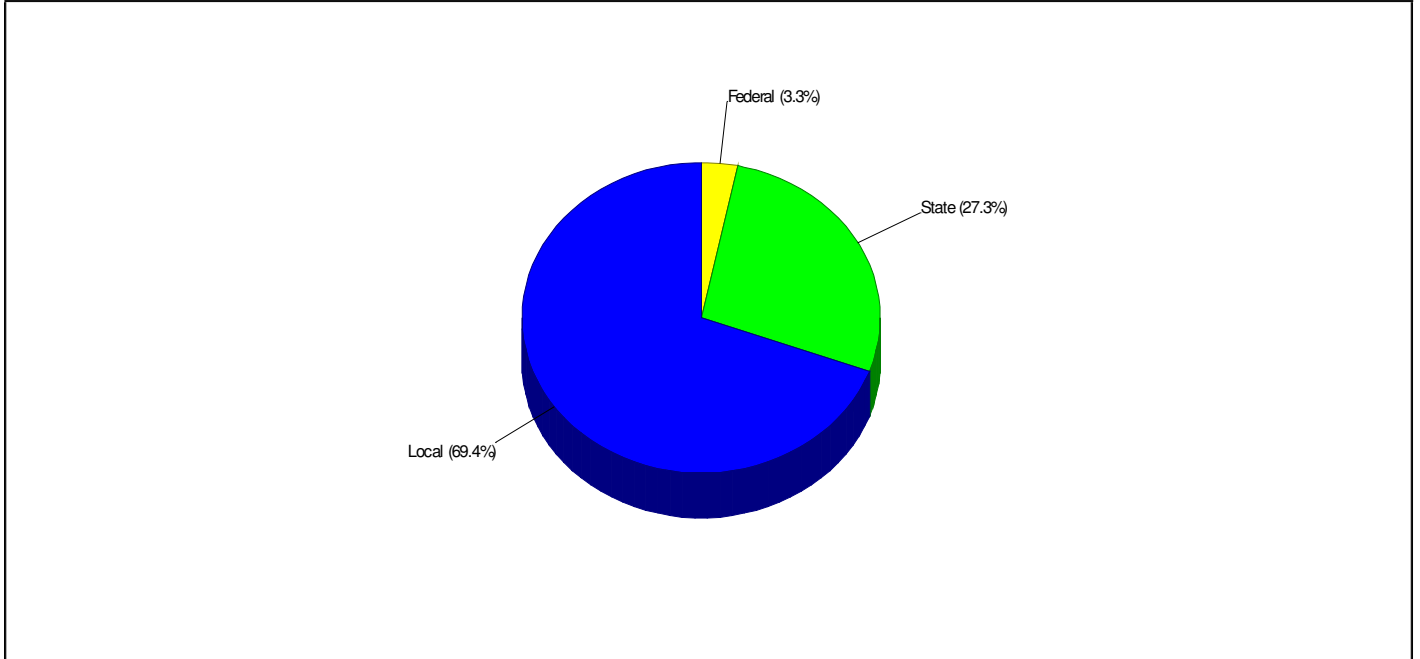

School Funding FOR WILSON AREA SCHOOLS

Prepared by RE/MAX Real Estate