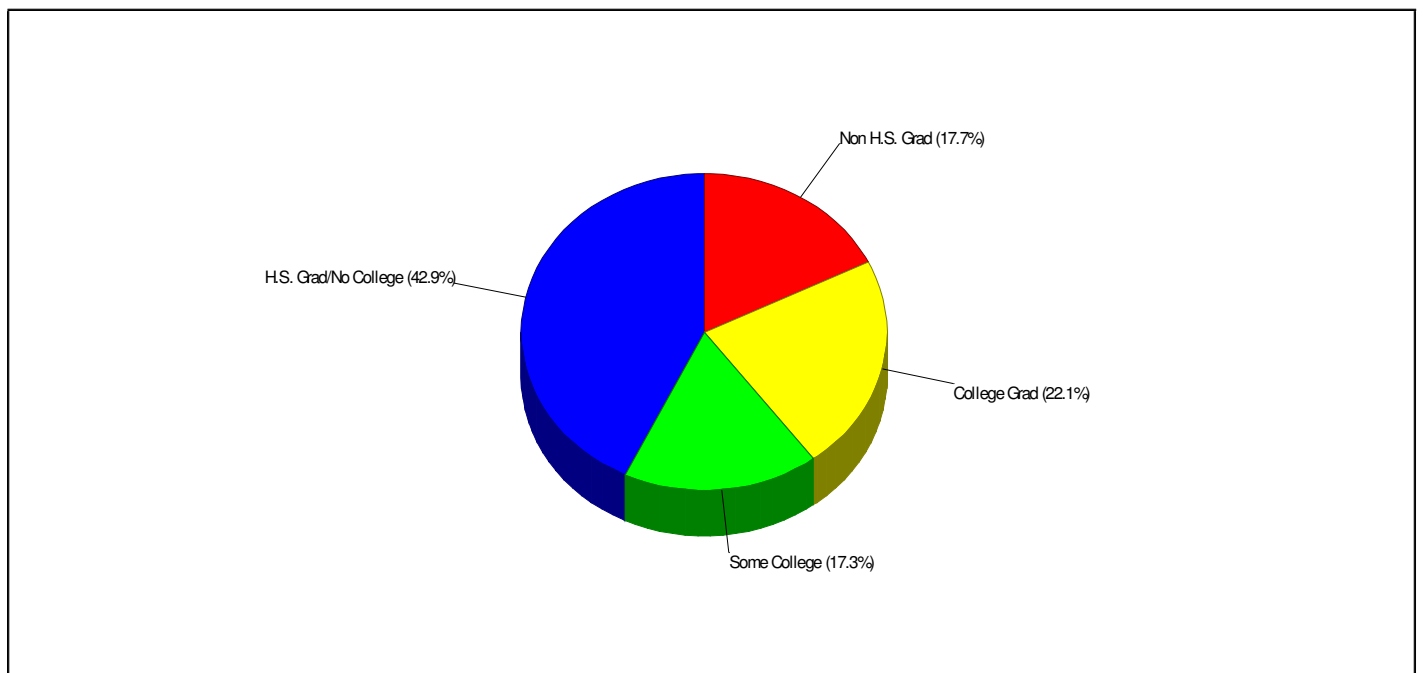

Parent Education Level FOR WILSON AREA SCHOOLS

Prepared by RE/MAX Real Estate