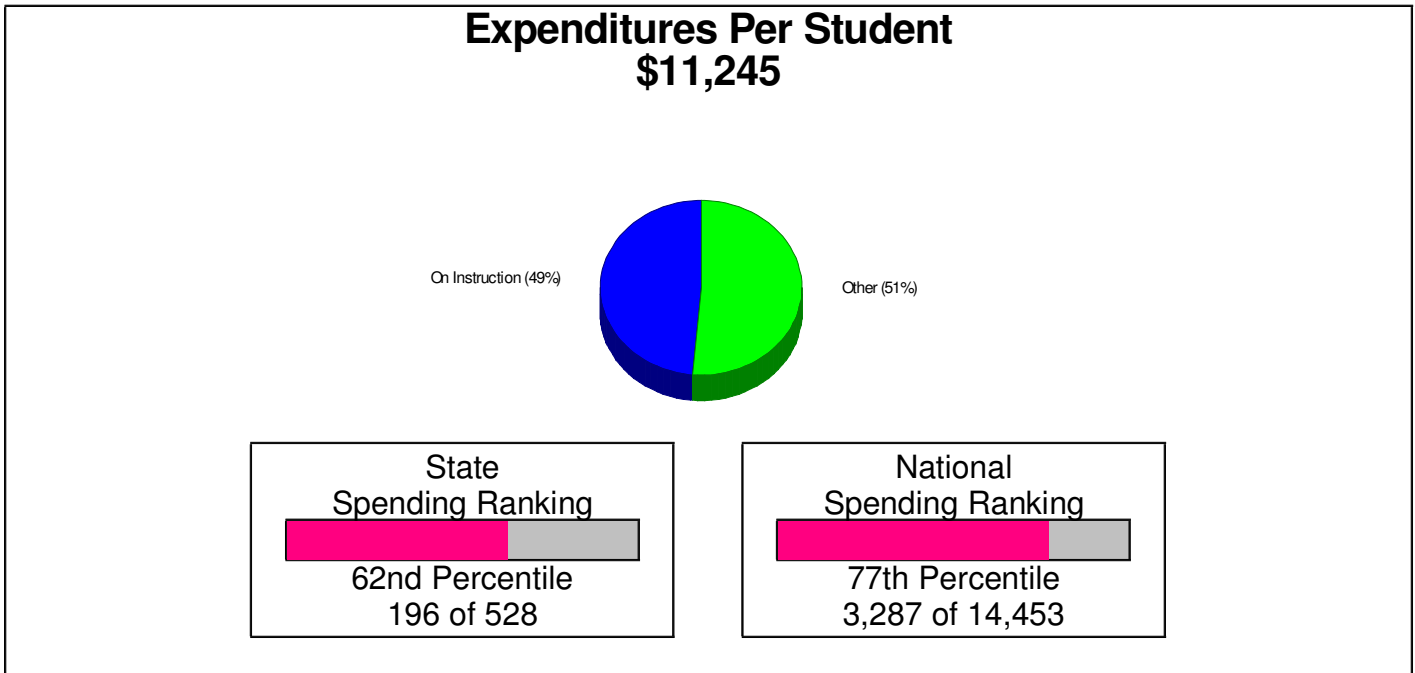

School Expenditures FOR BETHLEHEM AREA SCHOOLS

Expenditures Per Student
$11,245