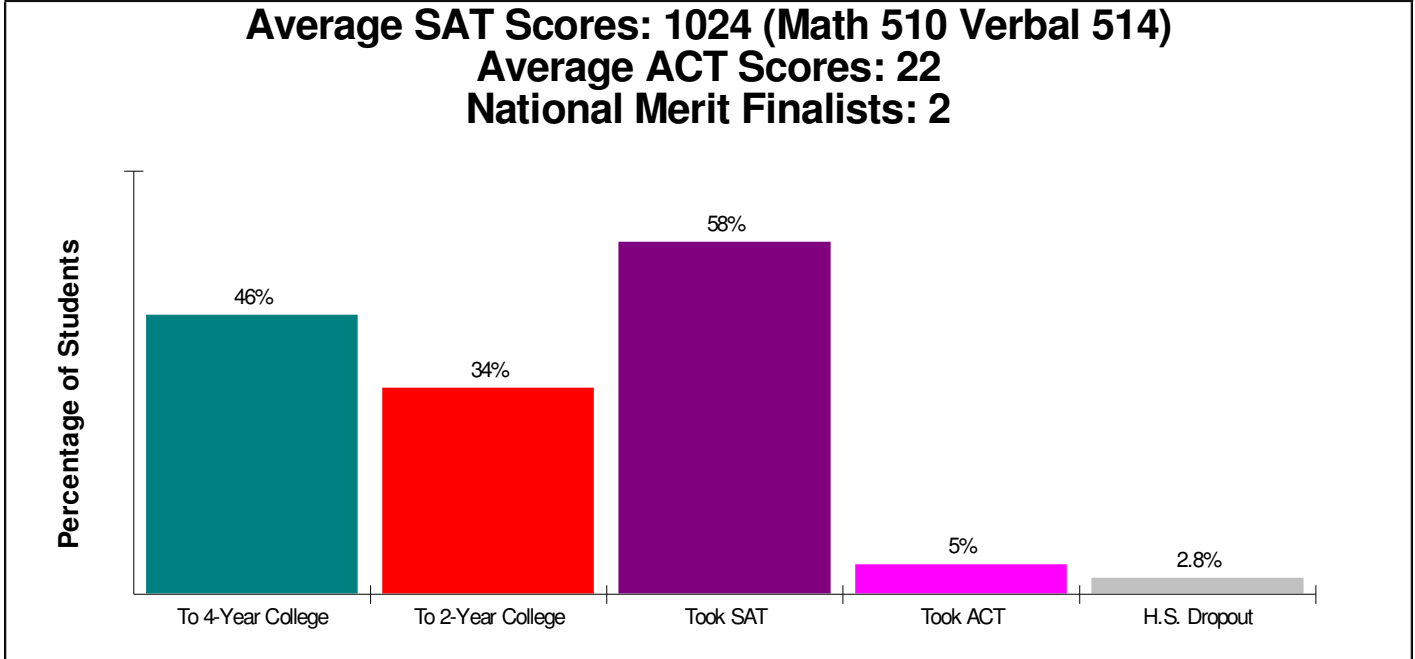

High School Statistics FOR BETHLEHEM AREA SCHOOLS

Average SAT Scores: 1024 (Math 510 Verbal 514)
Average ACT Scores: 22
National Merit Finalists: 2