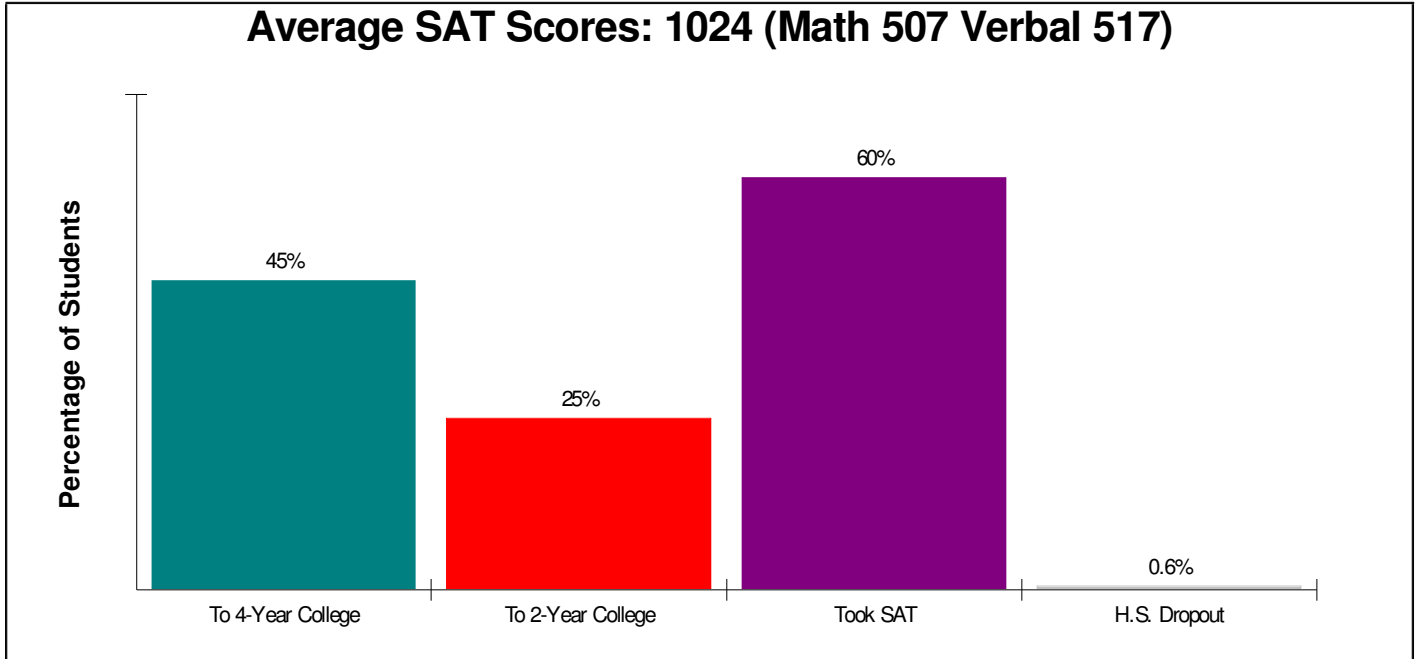

High School Statistics FOR SAUCON VALLEY SCHOOLS

Average SAT Scores: 1024 (Math 507 Verbal 517)