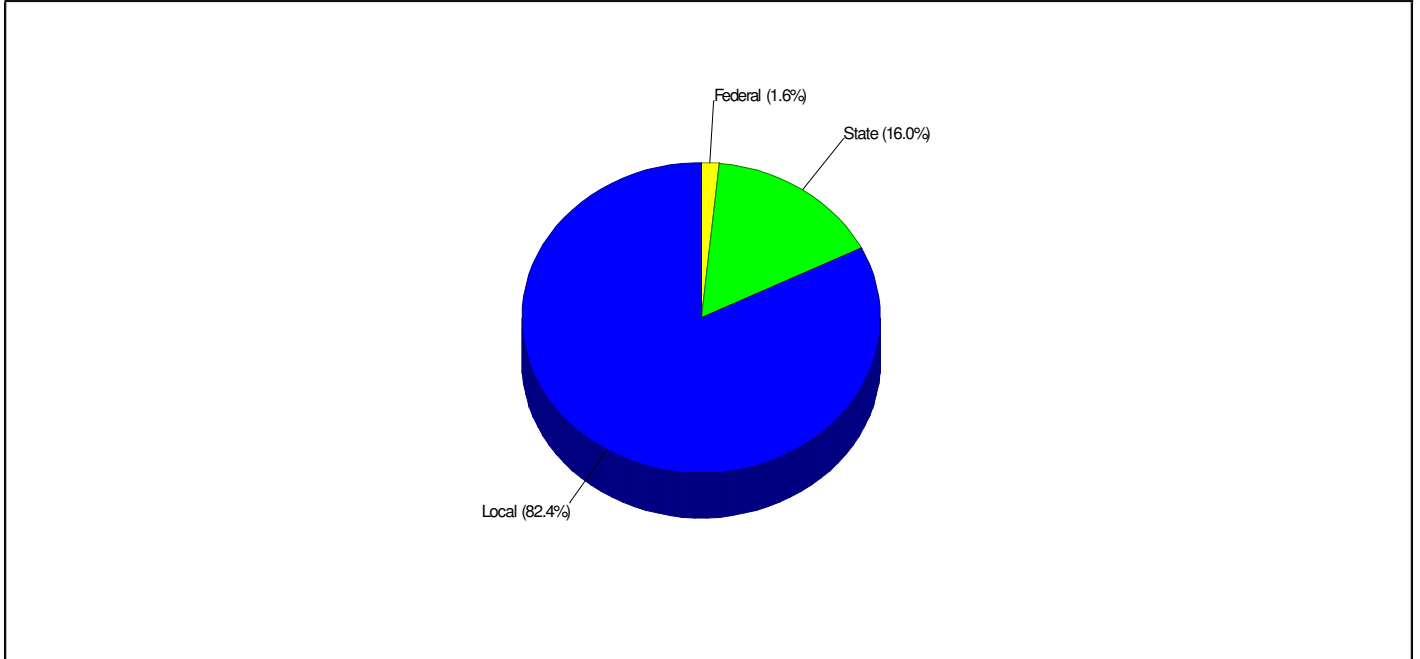

High School Statistics FOR SAUCON VALLEY SCHOOLS

Average SAT Scores: 1024 (Math 507 Verbal 517)

School Expenditures FOR SAUCON VALLEY SCHOOLS

Expenditures Per Student
\$13,690

School Funding FOR SAUCON VALLEY SCHOOLS