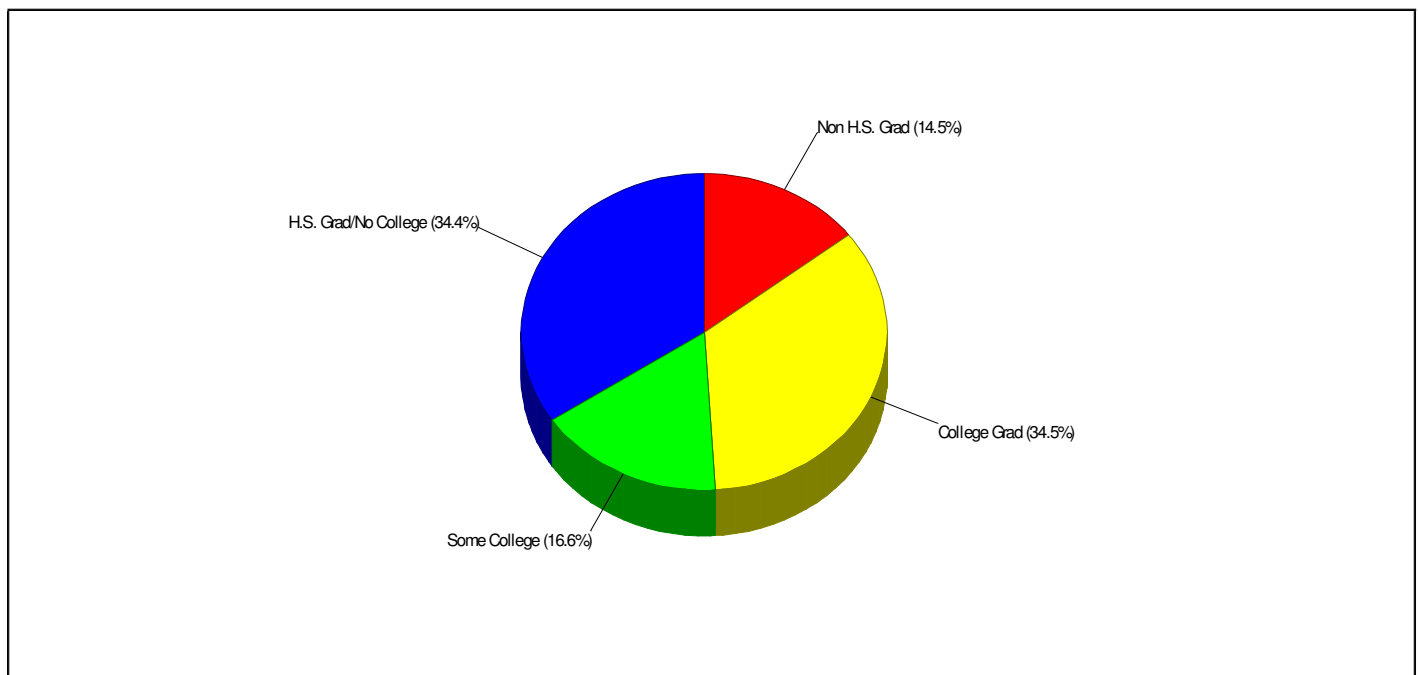

Parent Education Level FOR SAUCON VALLEY SCHOOLS

Prepared by RE/MAX Real Estate