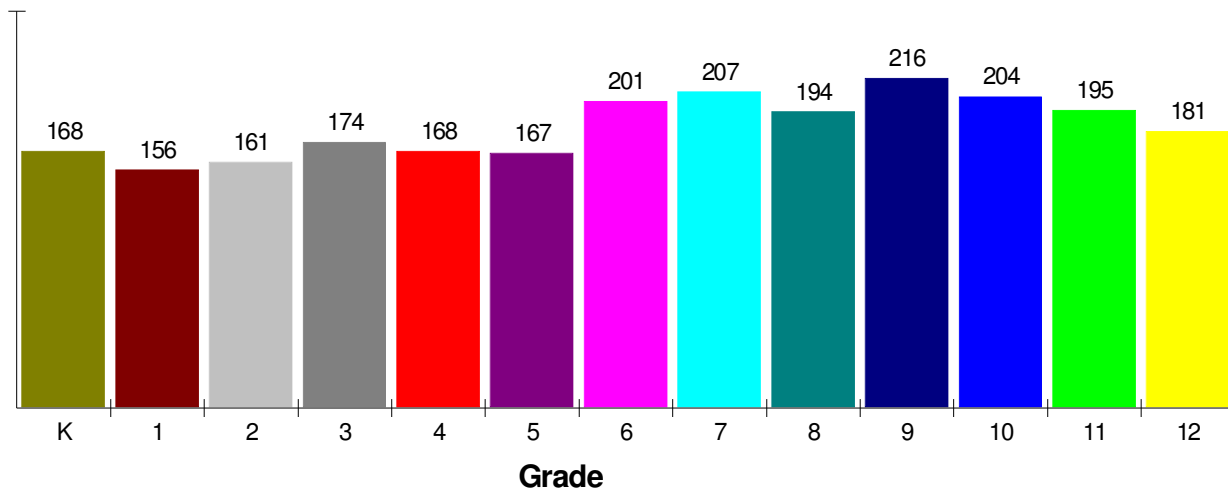

Student Enrollment By Grade FOR SAUCON VALLEY SCHOOLS

Total Enrollment = 2,392

National Enrollment Ranking: 4,565 of 15,679 (70th Percentile)
State Enrollment Ranking: 292 of 529 (44th Percentile)

Prepared by RE/MAX Real Estate