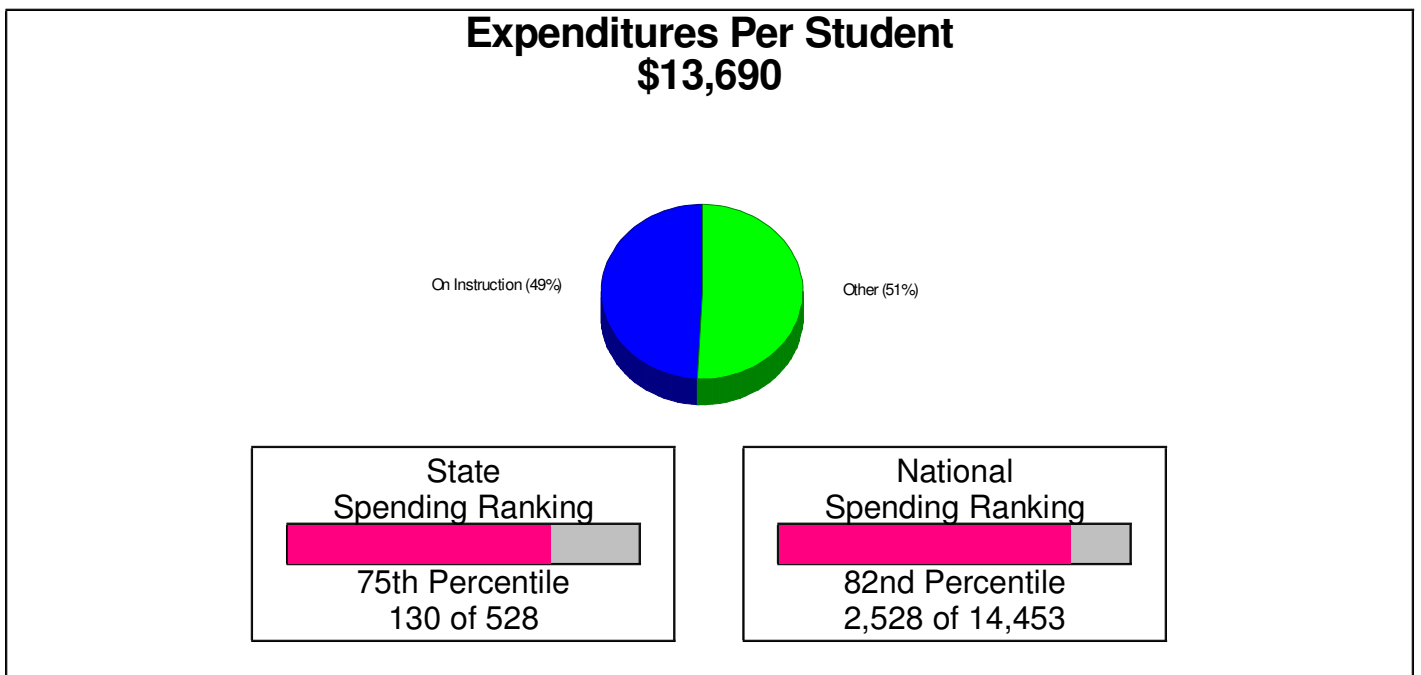

School Expenditures FOR SAUCON VALLEY SCHOOLS

Expenditures Per Student
$13,690