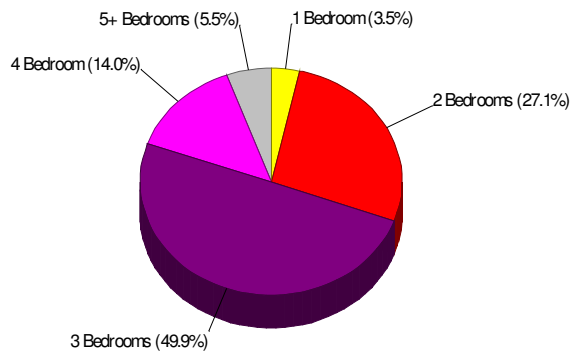

## Home Ownership For Neighborhood Within Township of Lower Mount Bethel

**Owner Occupied Households = 77.8%**  
**Median Housing Value = \$241,680**  
**Median Number of Bedrooms = 3**

**Home Size Breakdown**