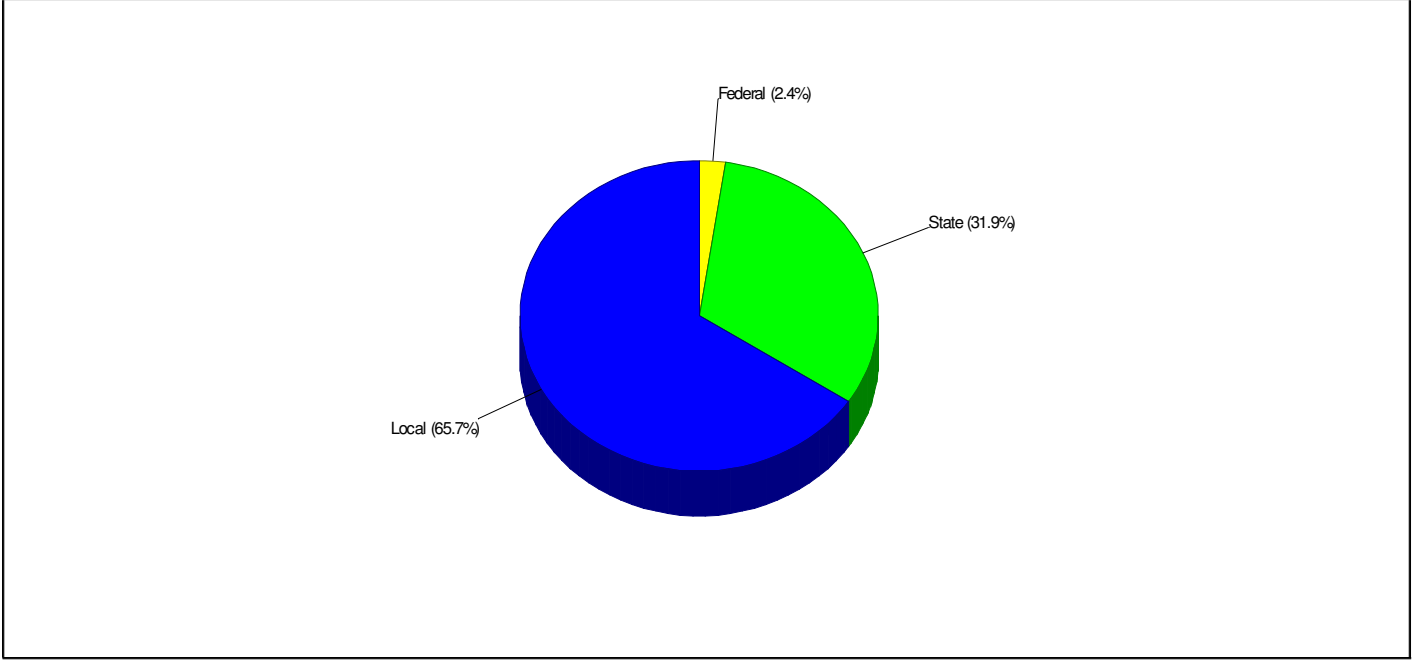

School Funding FOR BANGOR AREA SCHOOLS