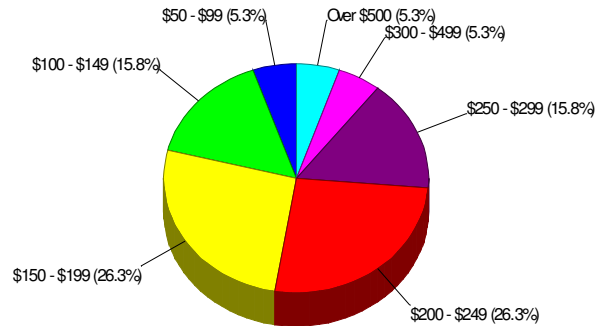

Home Sales Pricing Pattern (Closest 20)

Median Price = $201,000
Average Price = $216,684

Prepared by RE/MAX Real Estate