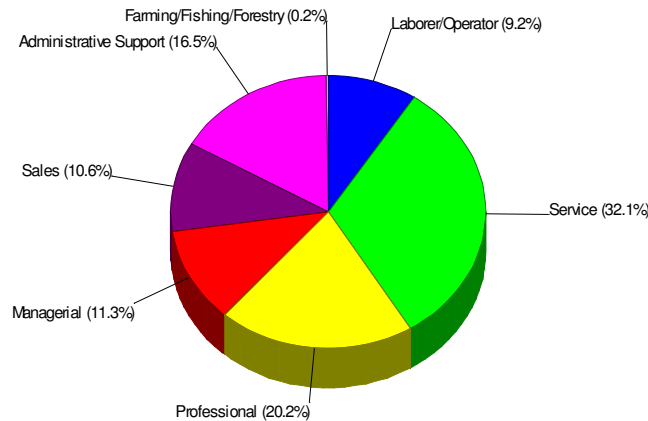

Employment For Northampton County

Average Travel Time To Work = 26.3 Minutes

Occupation

Prepared by RE/MAX Real Estate