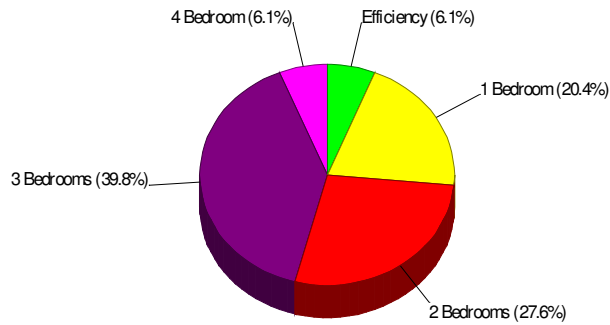

Home Size Breakdown

Rental

For Neighborhood Within Township of Lower Mount Bethel

Renter Occupied Households = 22.2%
Median Monthly Rent = $754
Median Number of Bedrooms = 2

Home Size Breakdown