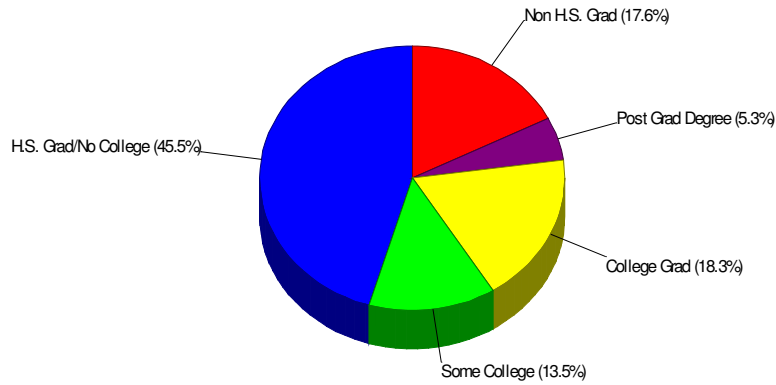

Adult Education Level For Township of Lower Mount Bethel

82.4% High School Graduates
23.6% College Graduates