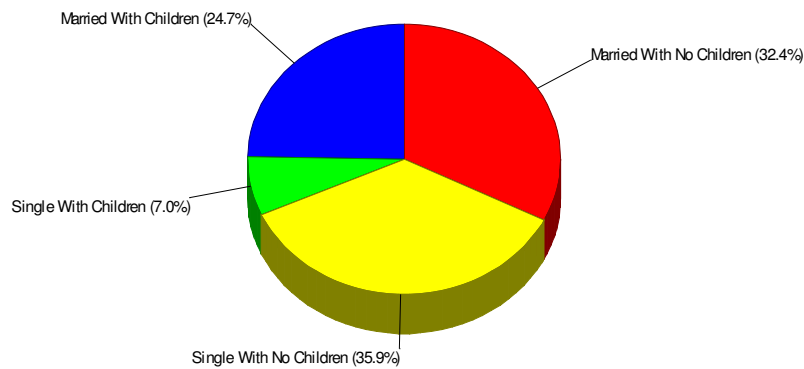

Prepared by RE/MAX Real Estate