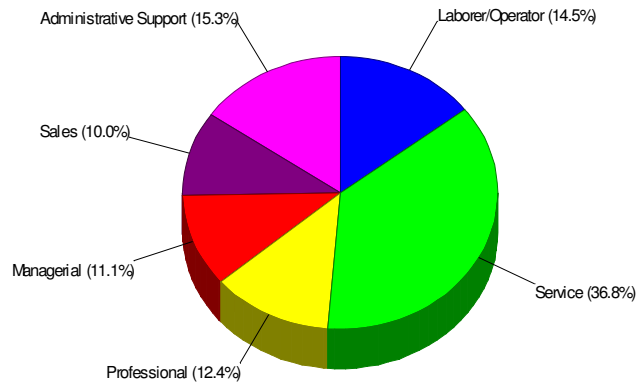

Employment For Township of Lower Mount Bethel

Average Travel Time To Work = 33.8 Minutes

Occupation

Prepared by RE/MAX Real Estate