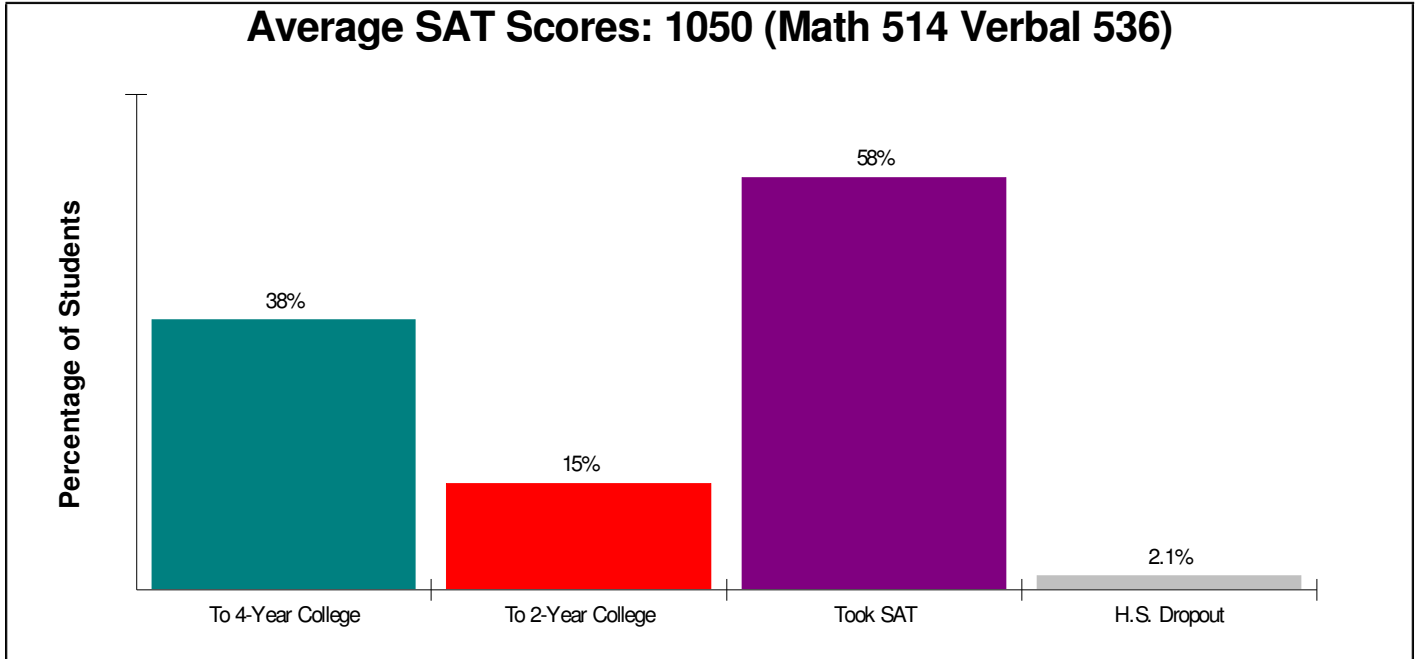

High School Statistics FOR BANGOR AREA SCHOOLS

Average SAT Scores: 1050 (Math 514 Verbal 536)