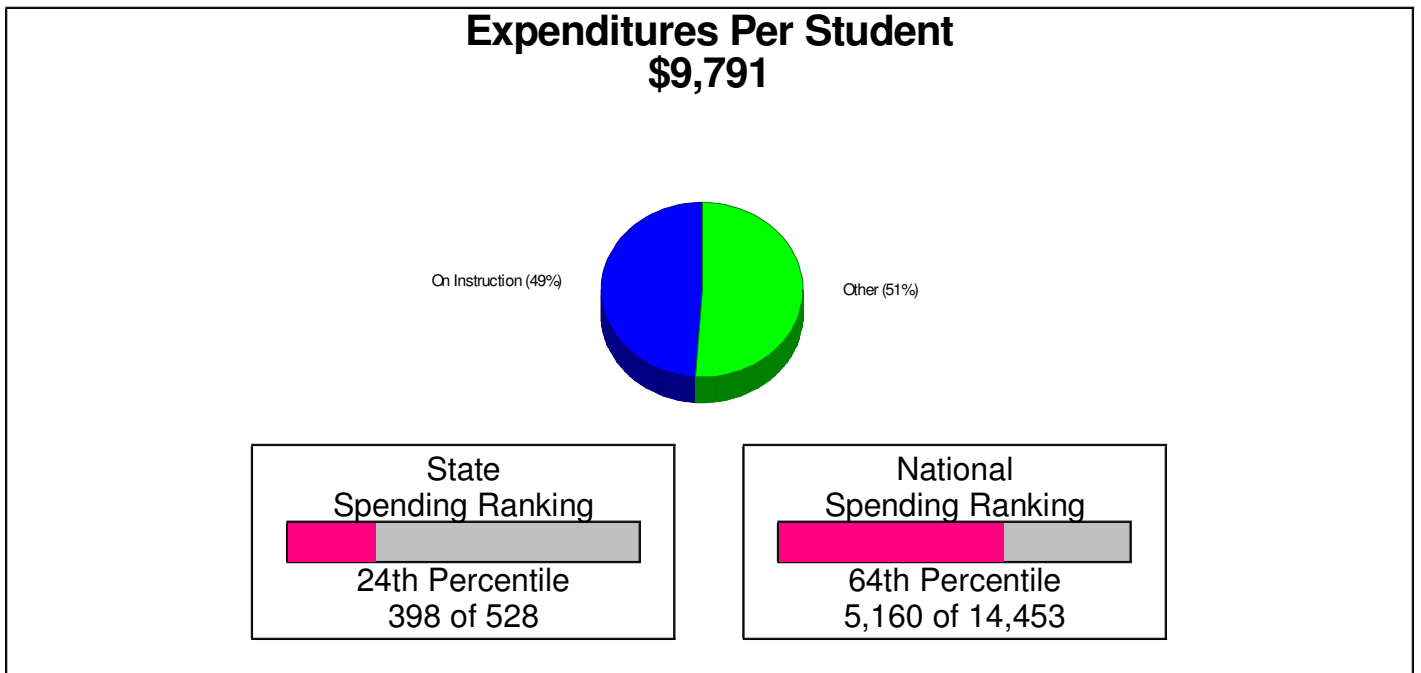

School Expenditures FOR BANGOR AREA SCHOOLS

Expenditures Per Student
$9,791

Prepared by RE/MAX Real Estate