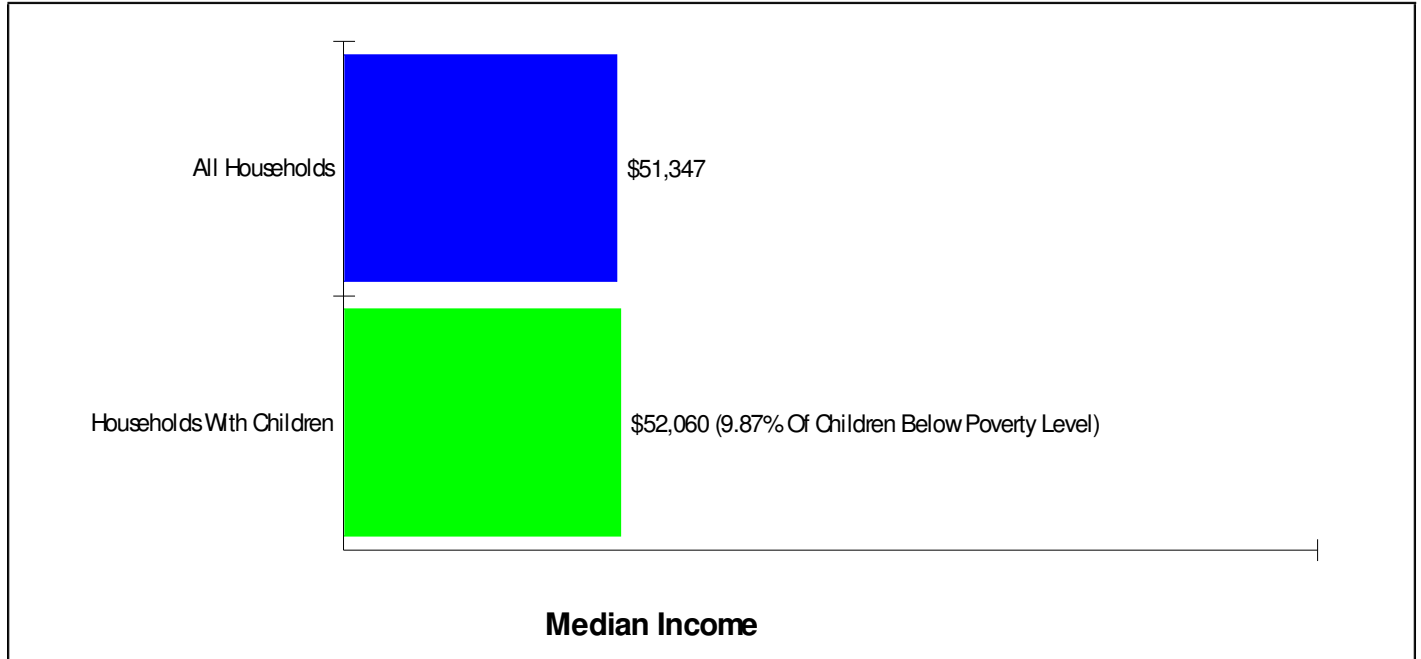

Income FOR BANGOR AREA SCHOOLS