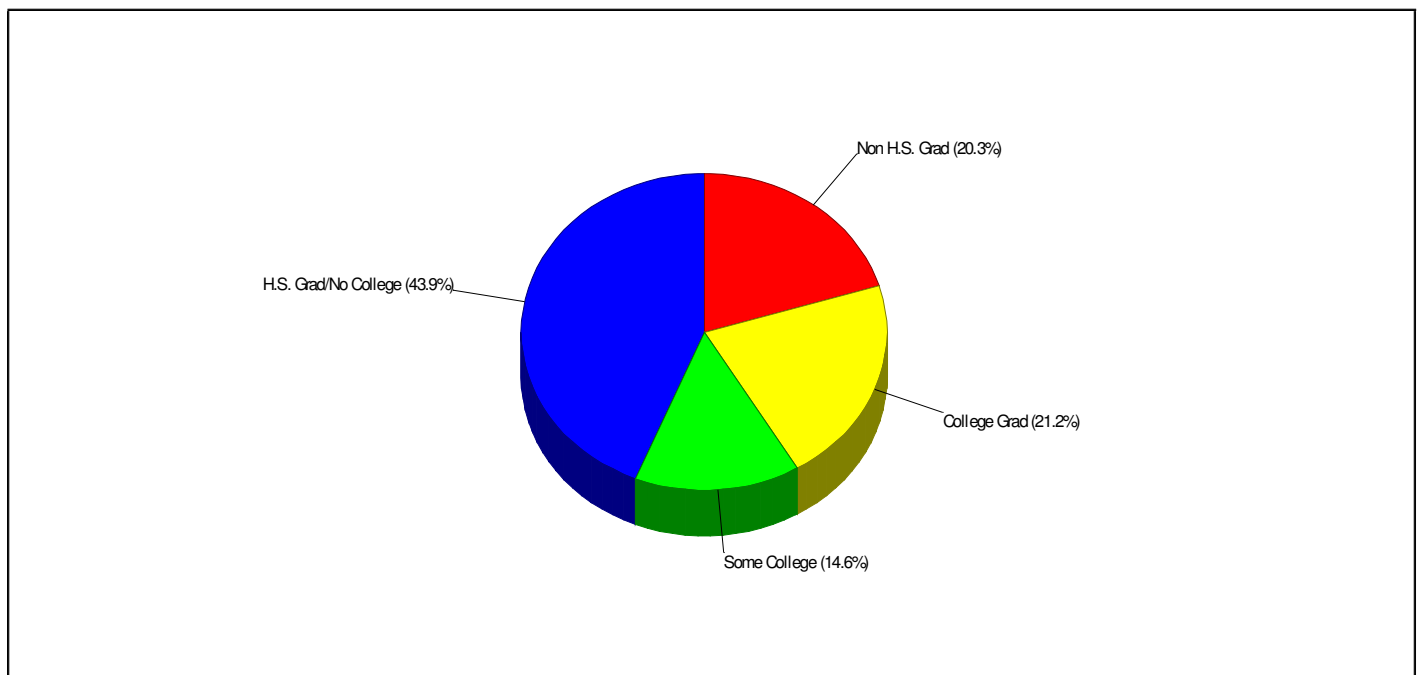

Parent Education Level FOR BANGOR AREA SCHOOLS

Prepared by RE/MAX Real Estate