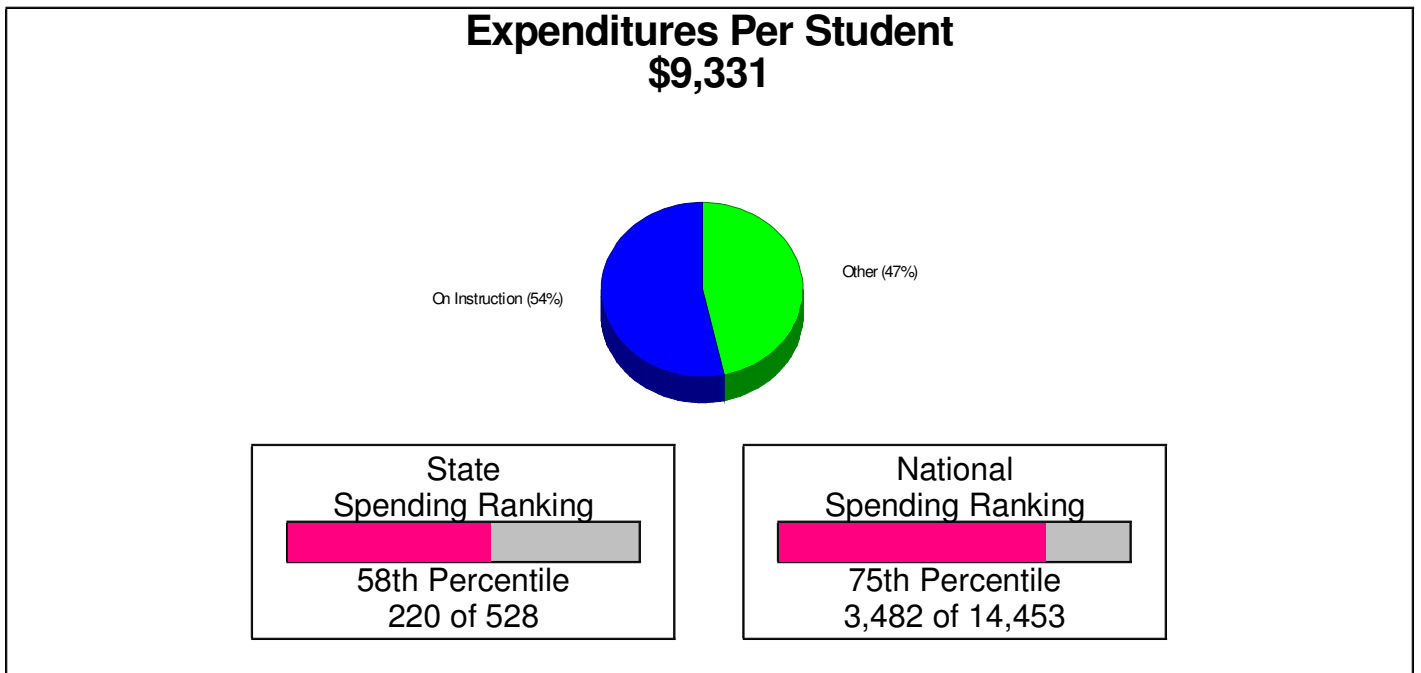

School Expenditures FOR NAZARETH AREA SCHOOLS

Expenditures Per Student
$9,331

Prepared by RE/MAX Real Estate