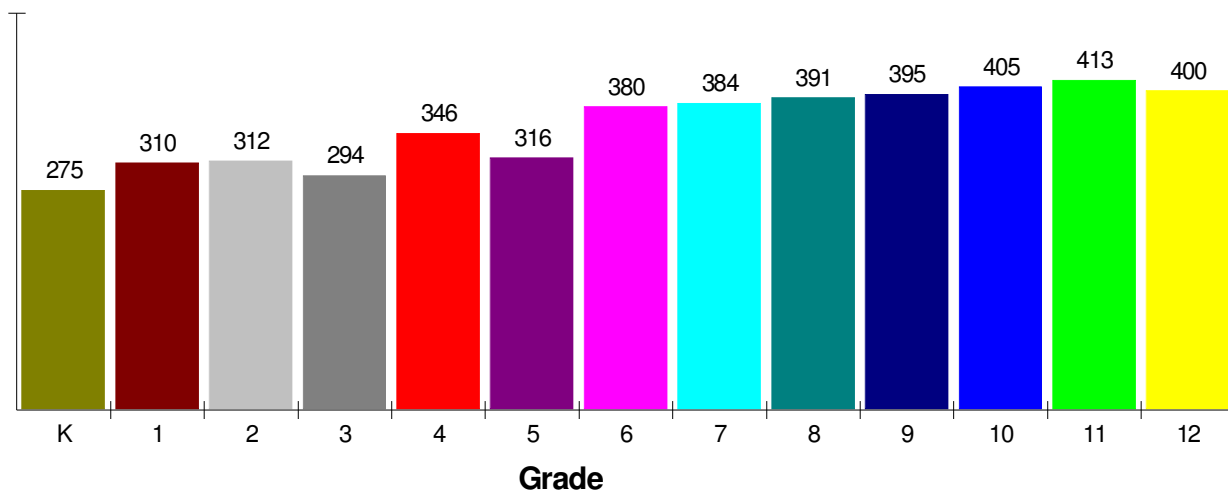

General Facts FOR NAZARETH AREA SCHOOLS

NAZARETH AREA SCHOOLS
ONE EDUCATION PLAZA
NAZARETH, PA 18064

Type:	(610)759-1170	Independent Local District
Grade Range:		K - 12
Schools:		5
Teacher:		291
Students:		4,621
Student/Teacher Ratio:		15.9 To 1
Student/Librarian Ratio:		1,540.3 To 1
Secondary Student/Guidance Ratio:		179.2 To 1

Student Enrollment By Grade FOR NAZARETH AREA SCHOOLS

Total Enrollment = 4,621

National Enrollment Ranking: 2,446 of 15,679 (84th Percentile)

State Enrollment Ranking: 113 of 529 (78th Percentile)

Prepared by RE/MAX Real Estate