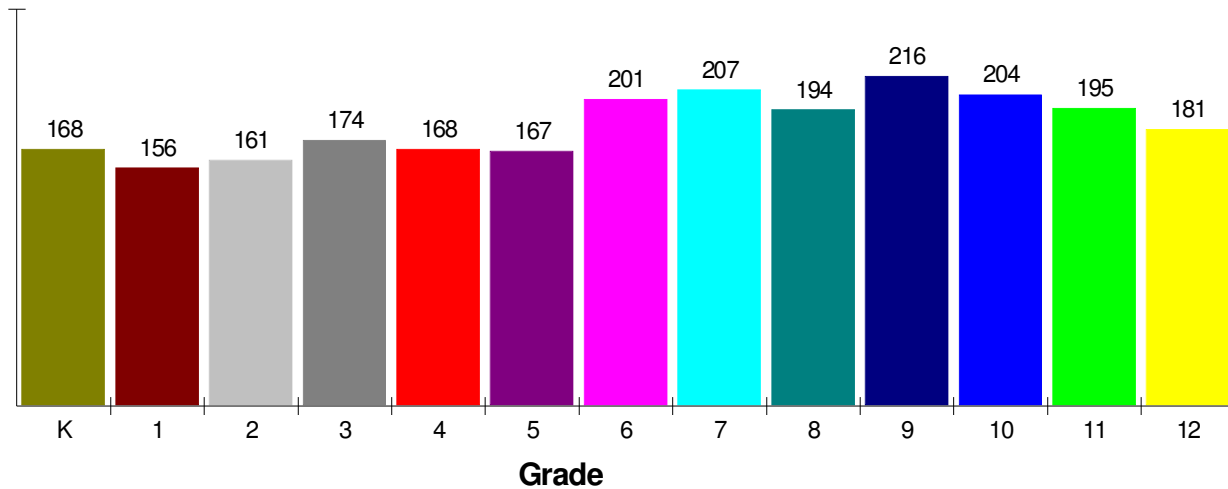

General Facts FOR SAUCON VALLEY SCHOOLS

SAUCON VALLEY SCHOOLS
2097 POLK VALLEY RD
HELLERTOWN, PA 18055

Type:	(610)838-7026	Independent Local District
Grade Range:		K - 12
Schools:		3
Teacher:		163
Students:		2,392
Student/Teacher Ratio:		14.7 To 1
Student/Librarian Ratio:		797.3 To 1
Secondary Student/Guidance Ratio:		199.0 To 1

Student Enrollment By Grade FOR SAUCON VALLEY SCHOOLS

Total Enrollment = 2,392

National Enrollment Ranking: 4,565 of 15,679 (70th Percentile)
State Enrollment Ranking: 292 of 529 (44th Percentile)