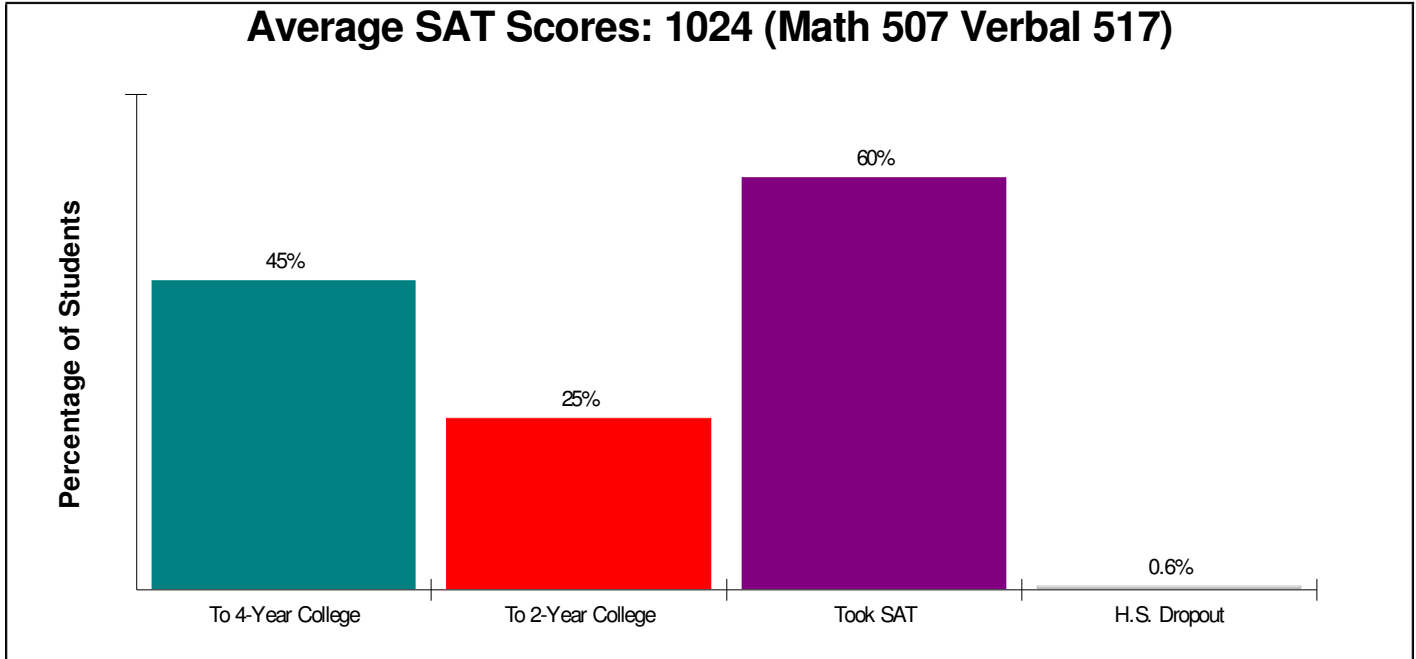

High School Statistics FOR SAUCON VALLEY SCHOOLS

Average SAT Scores: 1024 (Math 507 Verbal 517)