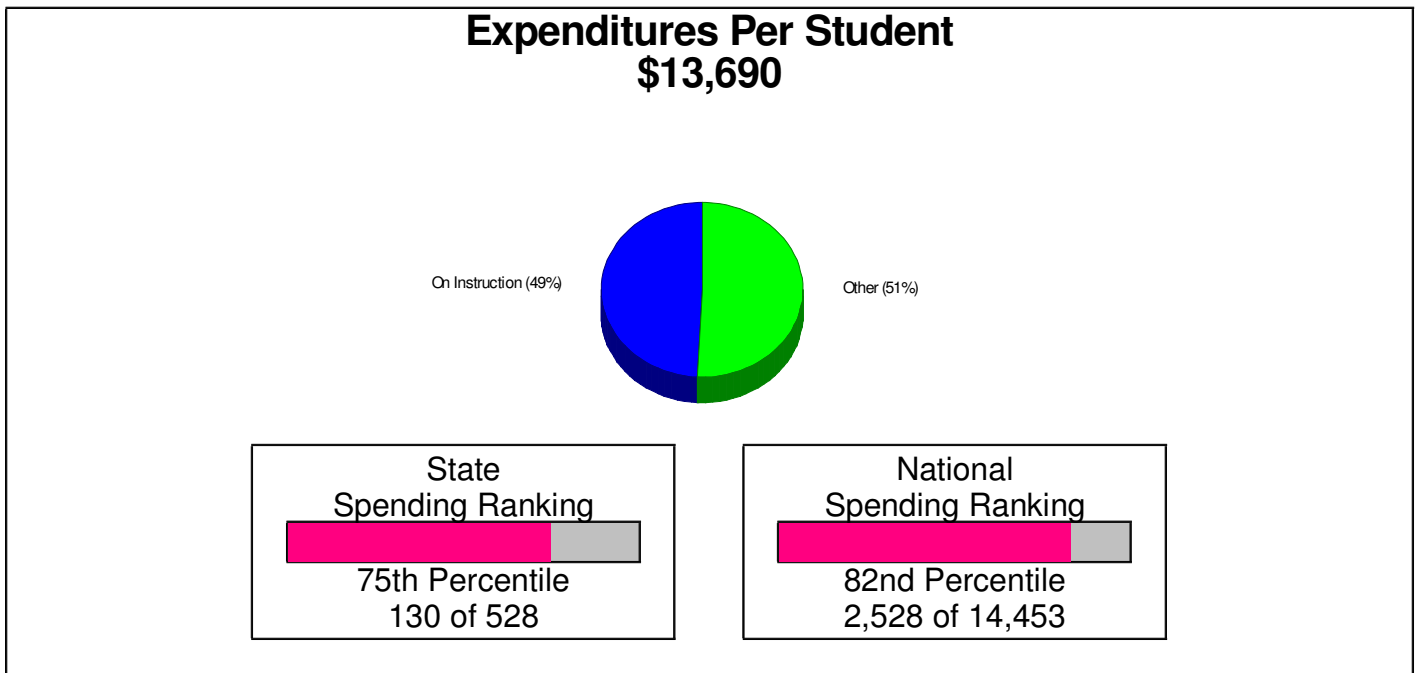

School Expenditures FOR SAUCON VALLEY SCHOOLS

Expenditures Per Student
$13,690