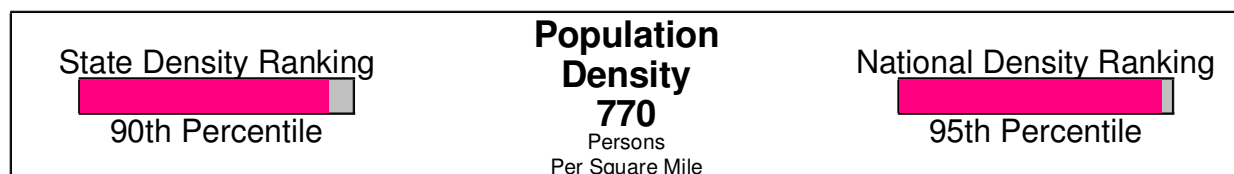

Population For Northampton County

Population = 287,767
Land Area = 373.8 Square Miles