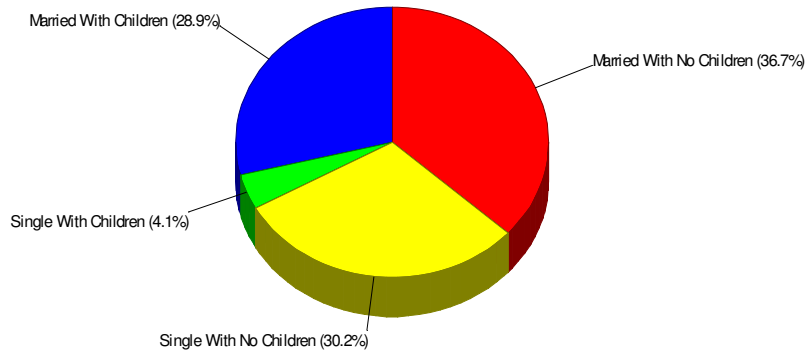

Prepared by RE/MAX Real Estate