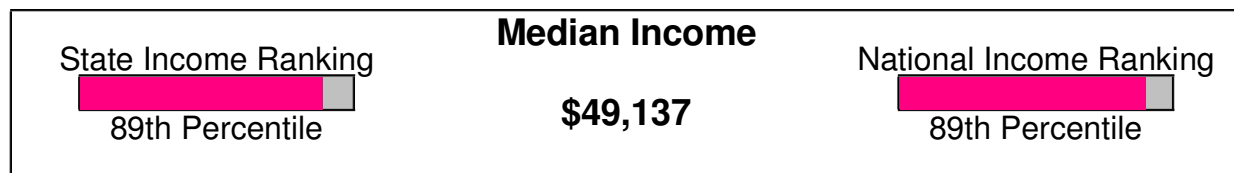

Income For Northampton County