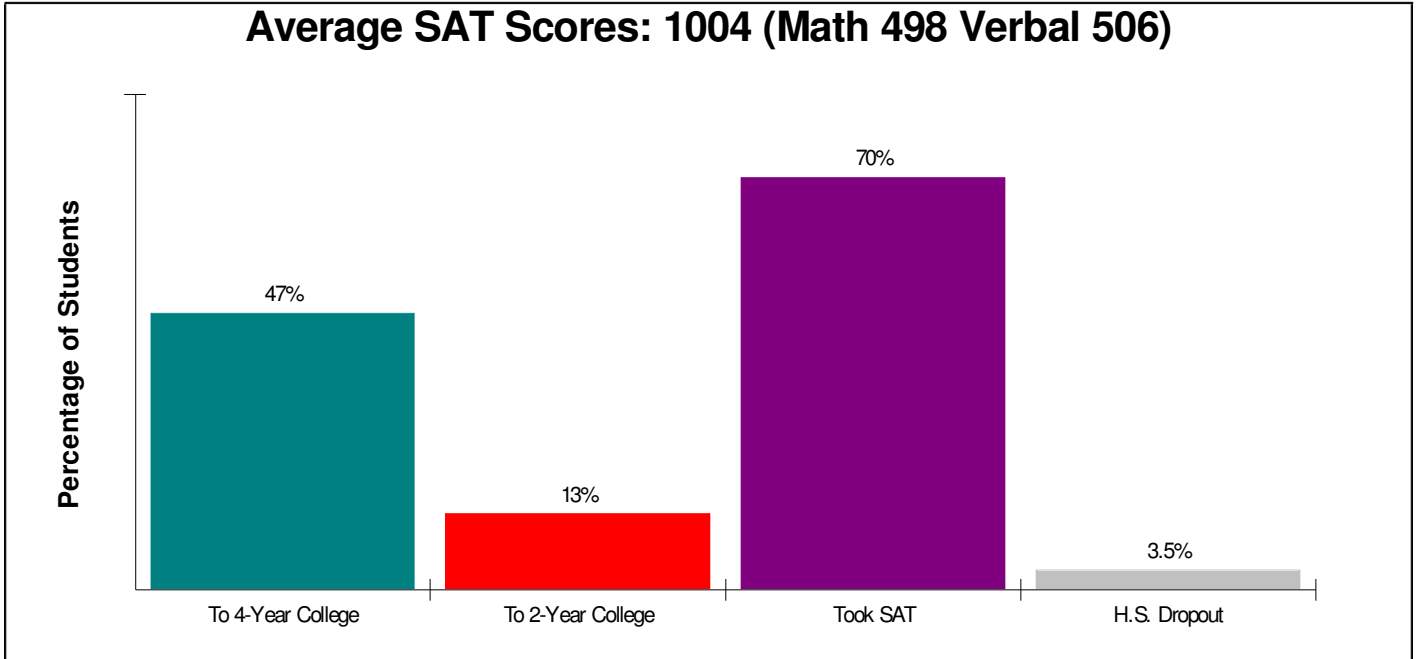

High School Statistics FOR NORTHAMPTON AREA SCHOOLS

Average SAT Scores: 1004 (Math 498 Verbal 506)