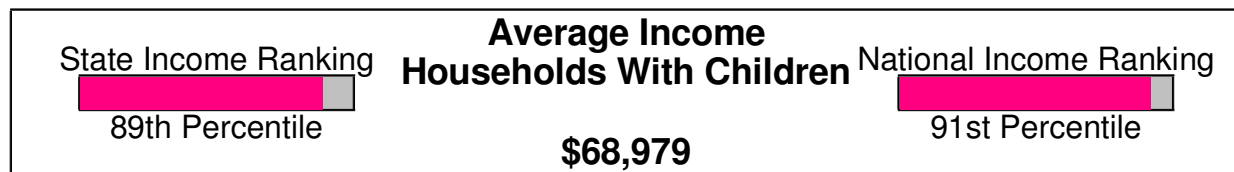

Income For Northampton County