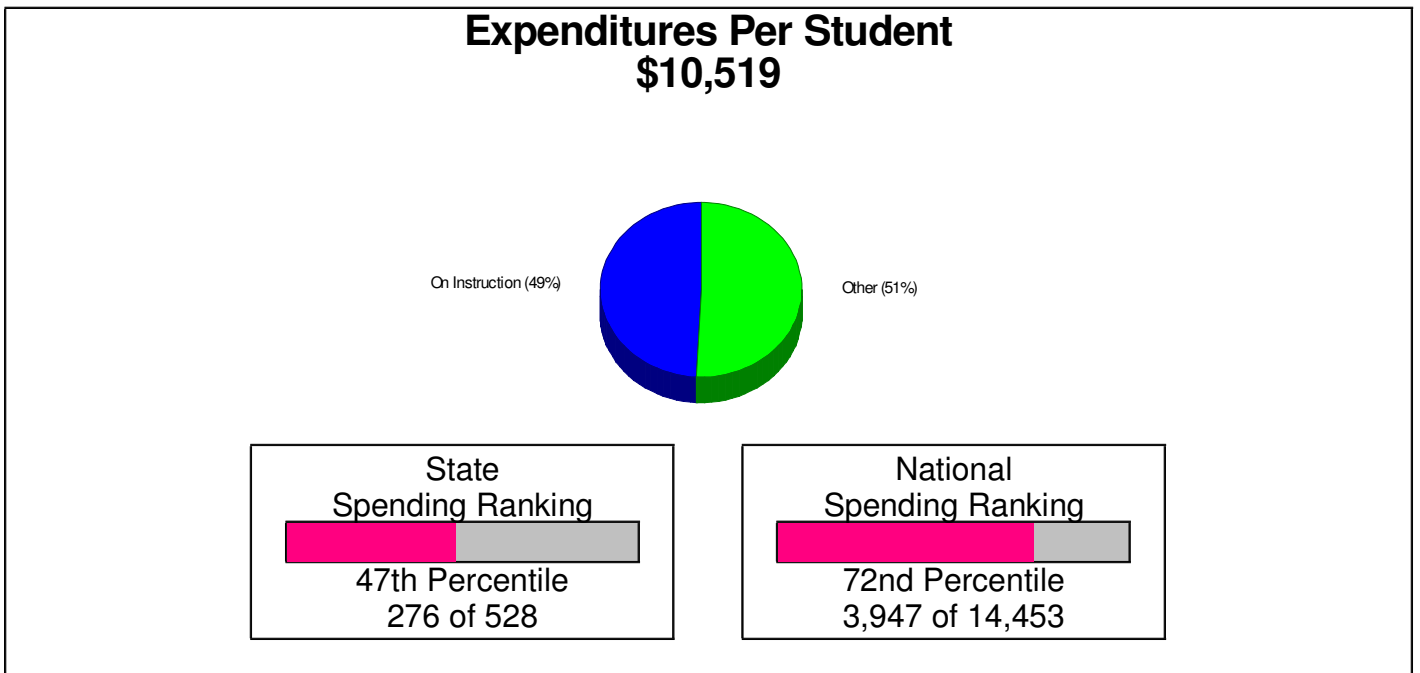

School Expenditures FOR NORTHAMPTON AREA SCHOOLS

**Expenditures Per Student
$10,519**