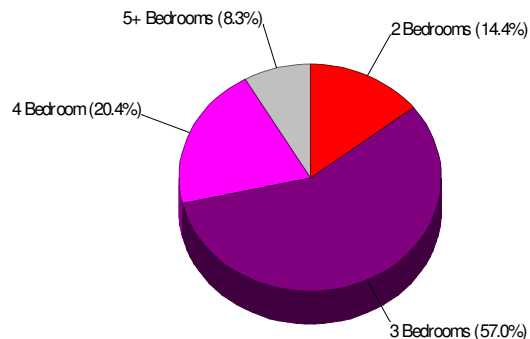

## Home Ownership For Neighborhood Within Township of Lehigh

**Owner Occupied Households = 92.9%**  
**Median Housing Value = \$256,642**  
**Median Number of Bedrooms = 3**

**Home Size Breakdown**

Prepared by RE/MAX Real Estate