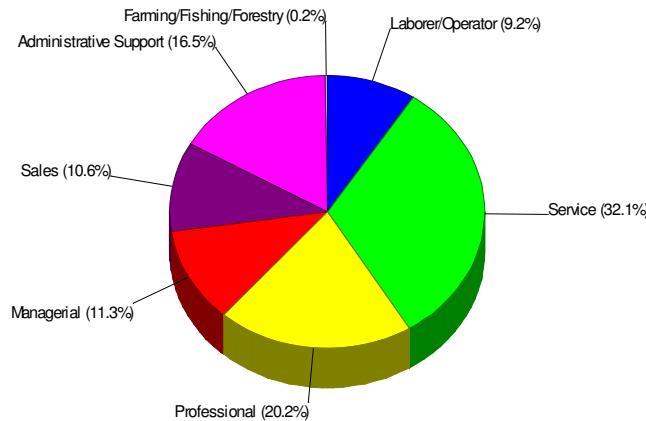

Employment For Northampton County

Average Travel Time To Work = 26.3 Minutes

Occupation

Prepared by RE/MAX Real Estate