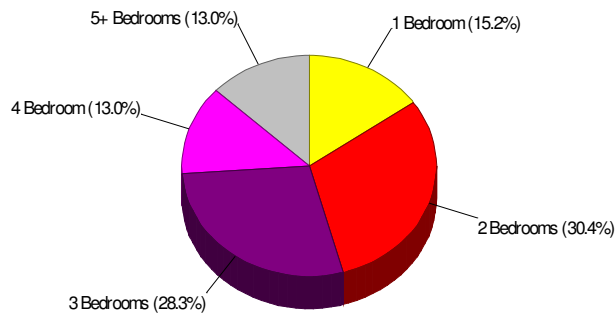

Home Size Breakdown

Rental

For Neighborhood Within Township of Lehigh

Renter Occupied Households = 7.1%
Median Monthly Rent = $598
Median Number of Bedrooms = 3

Home Size Breakdown