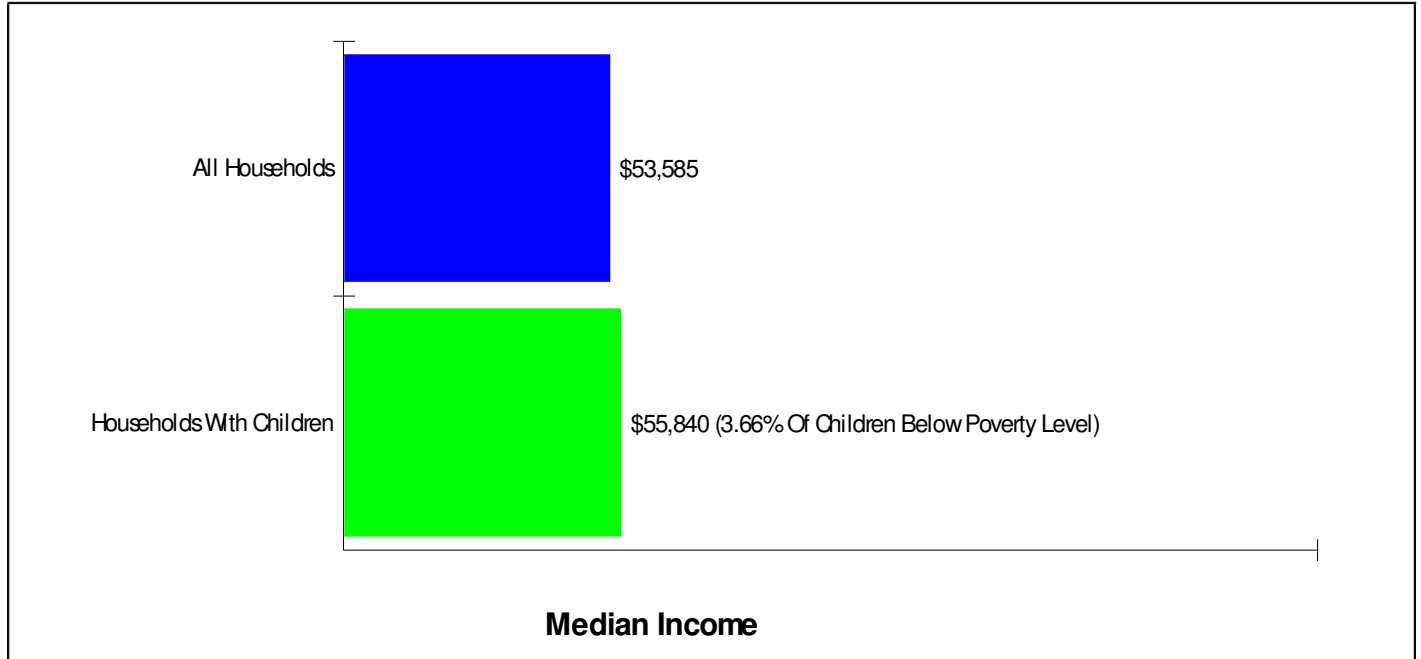

Income FOR NORTHAMPTON AREA SCHOOLS