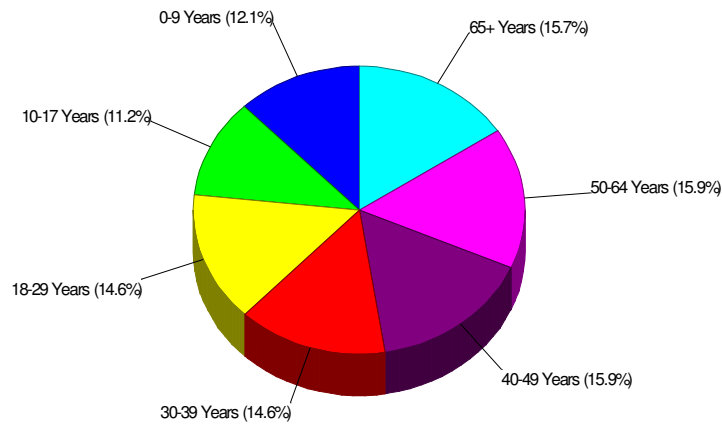

Age Breakdown For Northampton County Average Age = 38.4 Years

Household Characteristics For Northampton County

57.1% Married
31.7% With Children