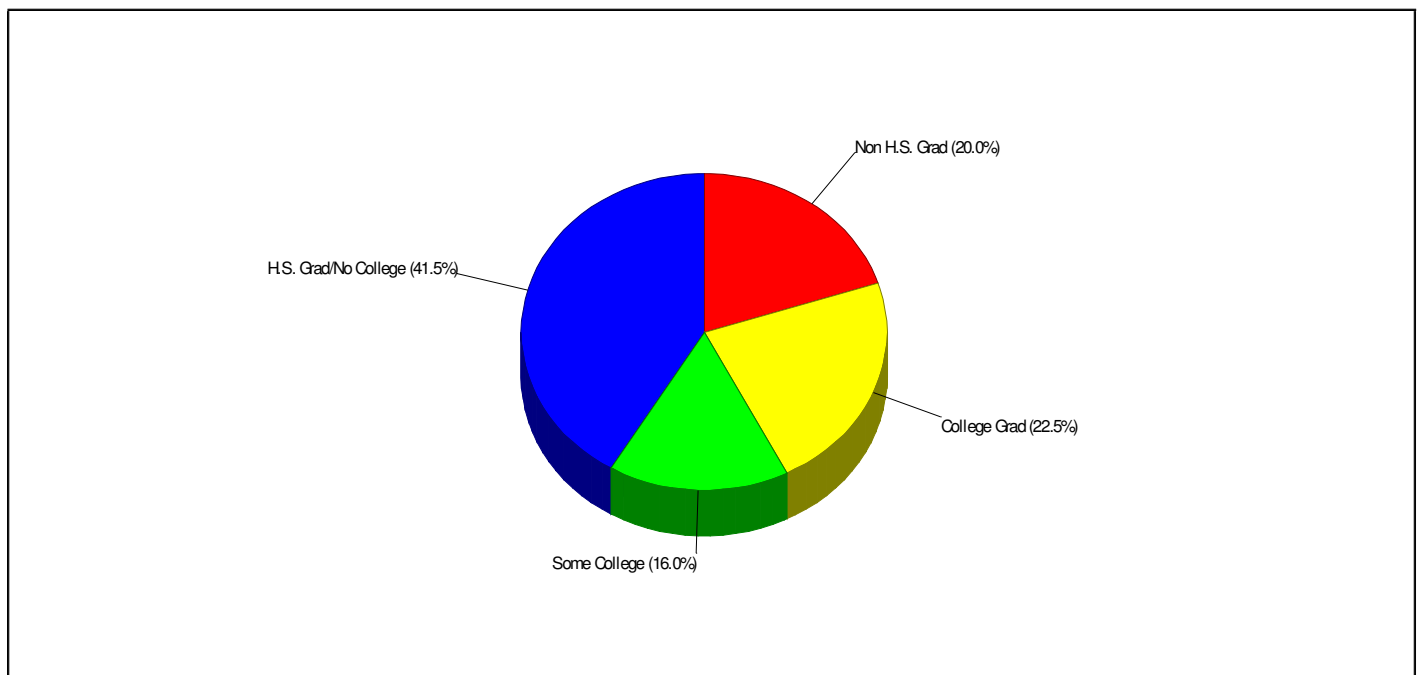

Parent Education Level FOR NORTHAMPTON AREA SCHOOLS

Prepared by RE/MAX Real Estate