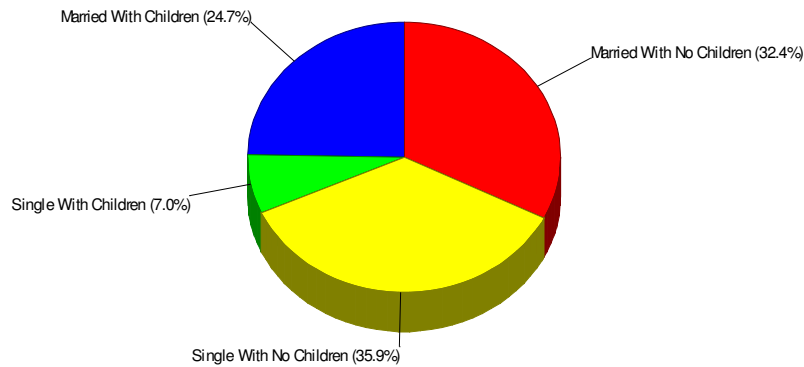

Prepared by RE/MAX Real Estate