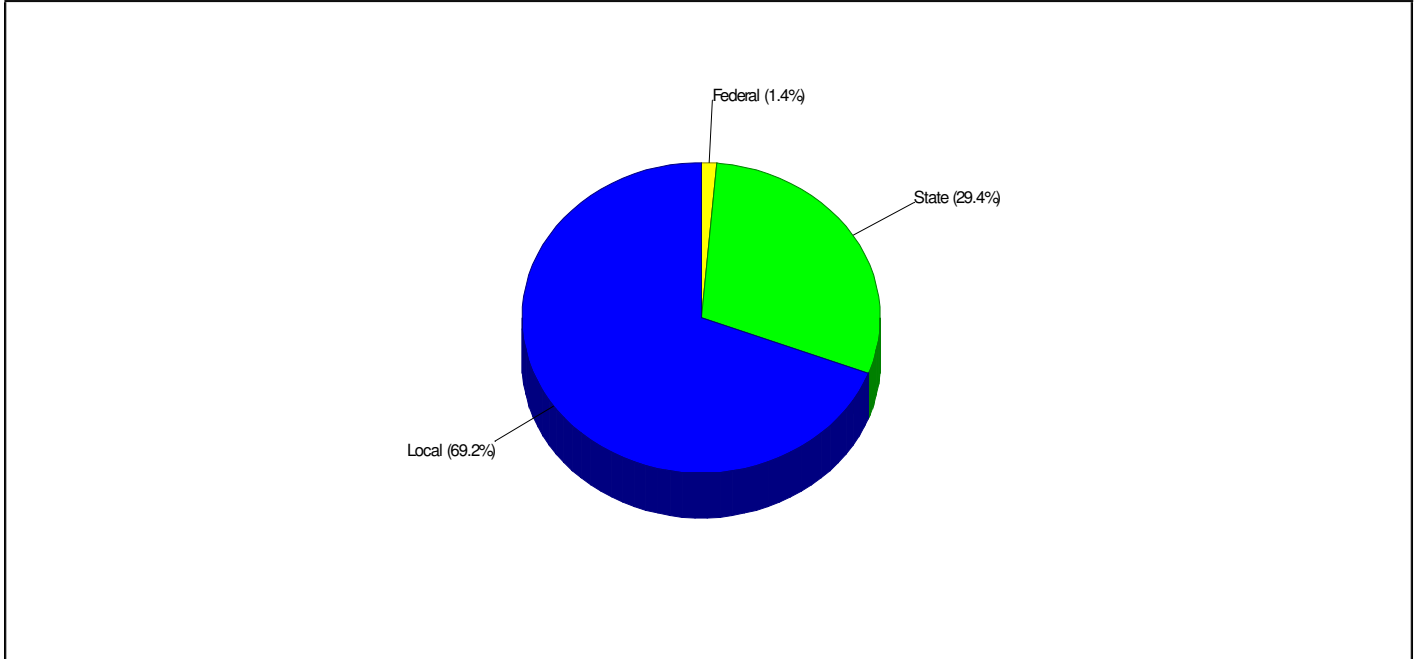

School Funding FOR NORTHAMPTON AREA SCHOOLS