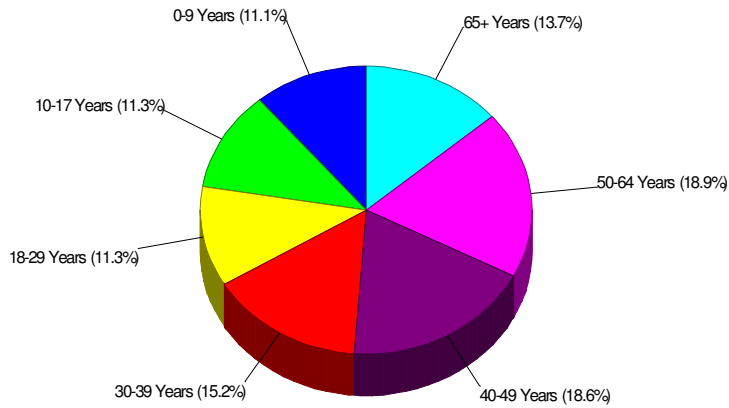

## Income For Township of Lehigh

## Population For Township of Lehigh

### Age Breakdown For Township of Lehigh Average Age = 40.6 Years