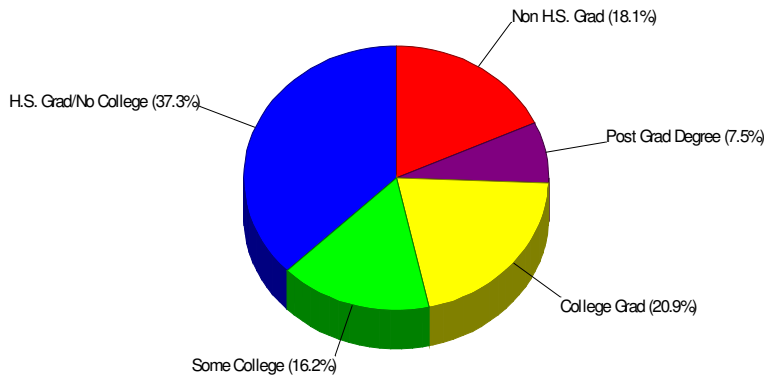

Adult Education Level For Northampton County

**81.9% High School Graduates
28.4% College Graduates**