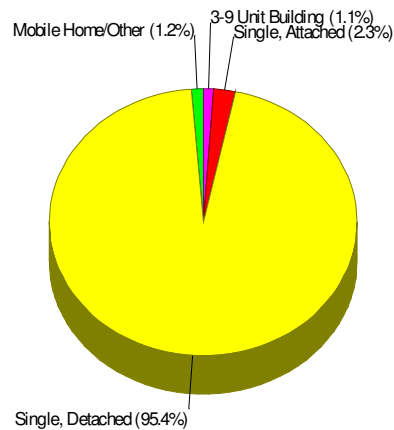

Housing Characteristics For Neighborhood Within Township of Lehigh

Average Age of Housing 25 years

Type of Dwelling

Home Ownership For Neighborhood Within Township of Lehigh

Owner Occupied Households = 92.9%
Median Housing Value = $256,642
Median Number of Bedrooms = 3