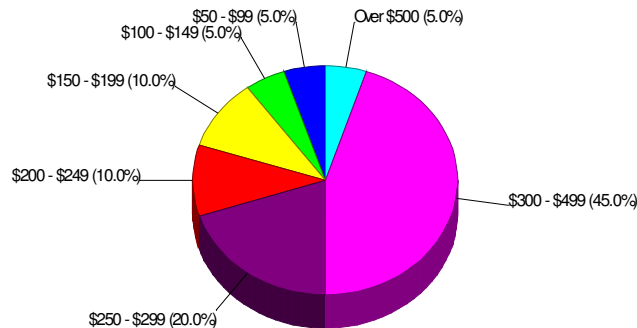

Home Sales Pricing Pattern (Closest 20)

Median Price = $300,000
Average Price = $326,700

Prepared by RE/MAX Real Estate