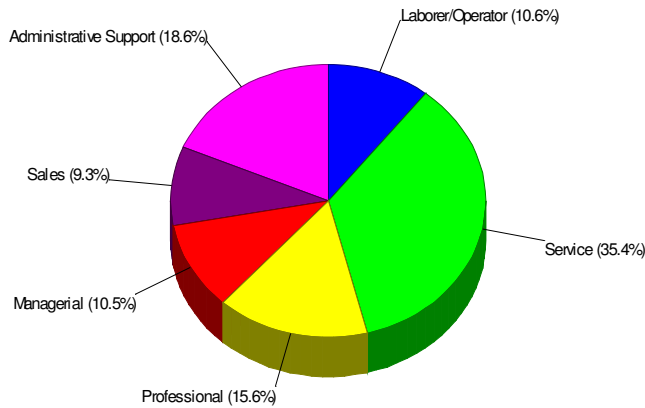

Employment For Township of Lehigh

Average Travel Time To Work = 30.4 Minutes

Occupation

Prepared by RE/MAX Real Estate