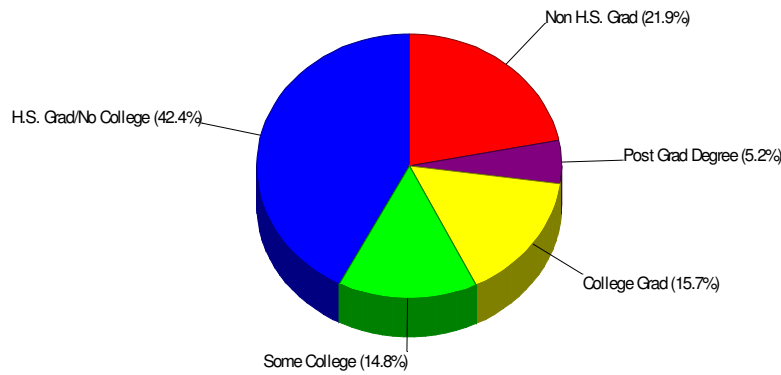

### Age Breakdown For Township of Lehigh Average Age = 40.6 Years

### Household Characteristics For Township of Lehigh

65.6% Married  
33.1% With Children

Prepared by RE/MAX Real Estate

### Adult Education Level For Township of Lehigh

78.1% High School Graduates  
20.9% College Graduates