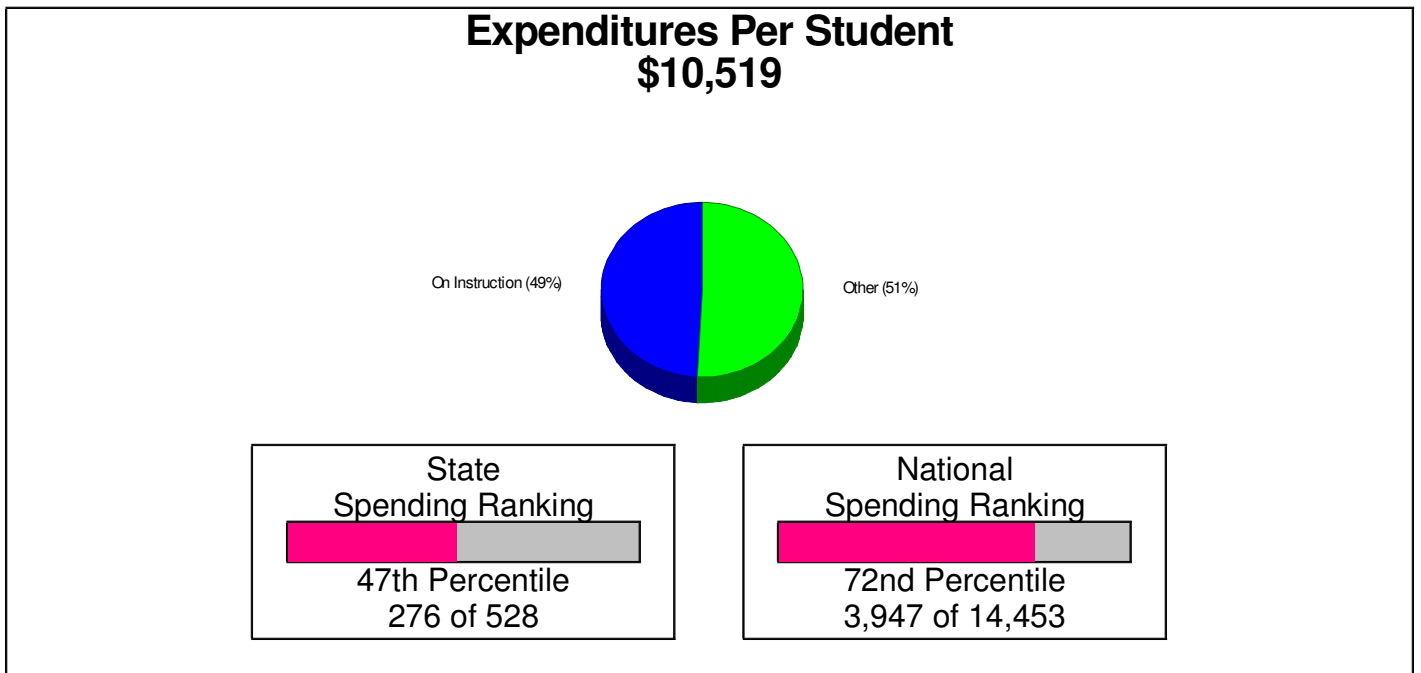

School Expenditures FOR NORTHAMPTON AREA SCHOOLS

Expenditures Per Student
$10,519