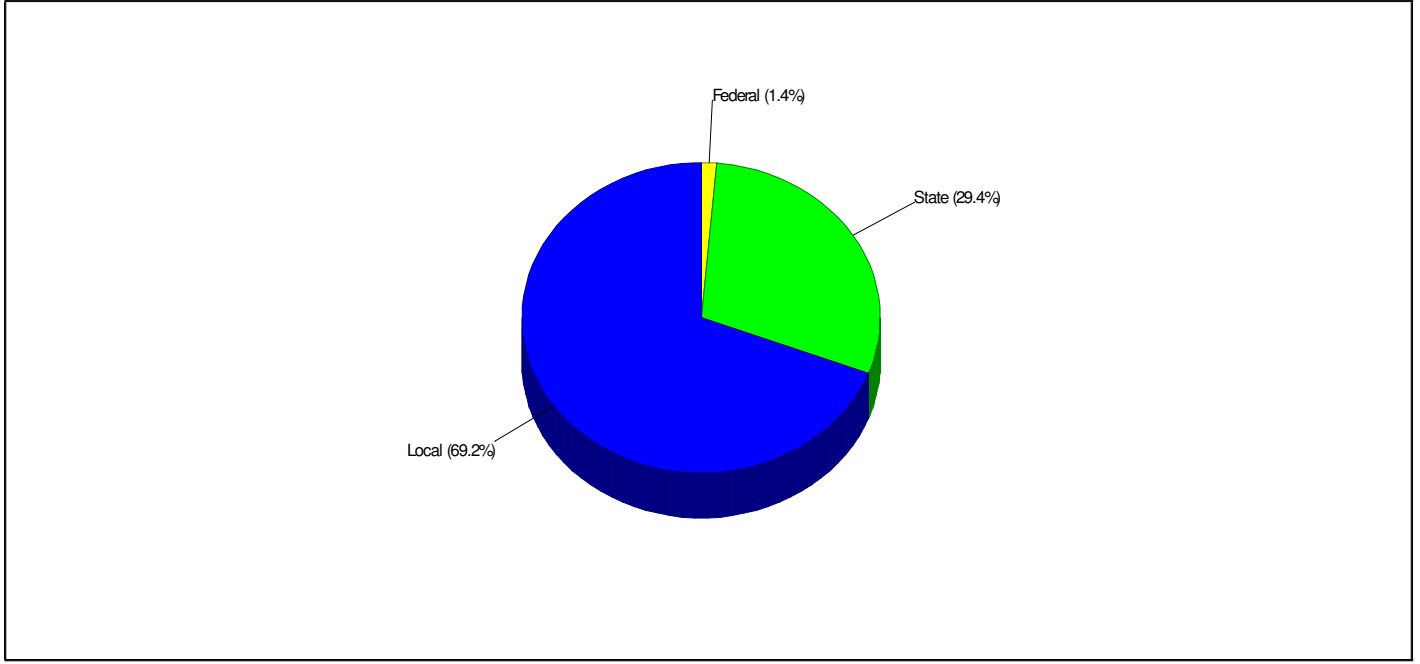

Average SAT Scores: 1004 (Math 498 Verbal 506)

School Expenditures FOR NORTHAMPTON AREA SCHOOLS

Expenditures Per Student
\$10,519

School Funding FOR NORTHAMPTON AREA SCHOOLS

Public Schools for District

LEHIGH TWP ELEMENTARY SCHOOL