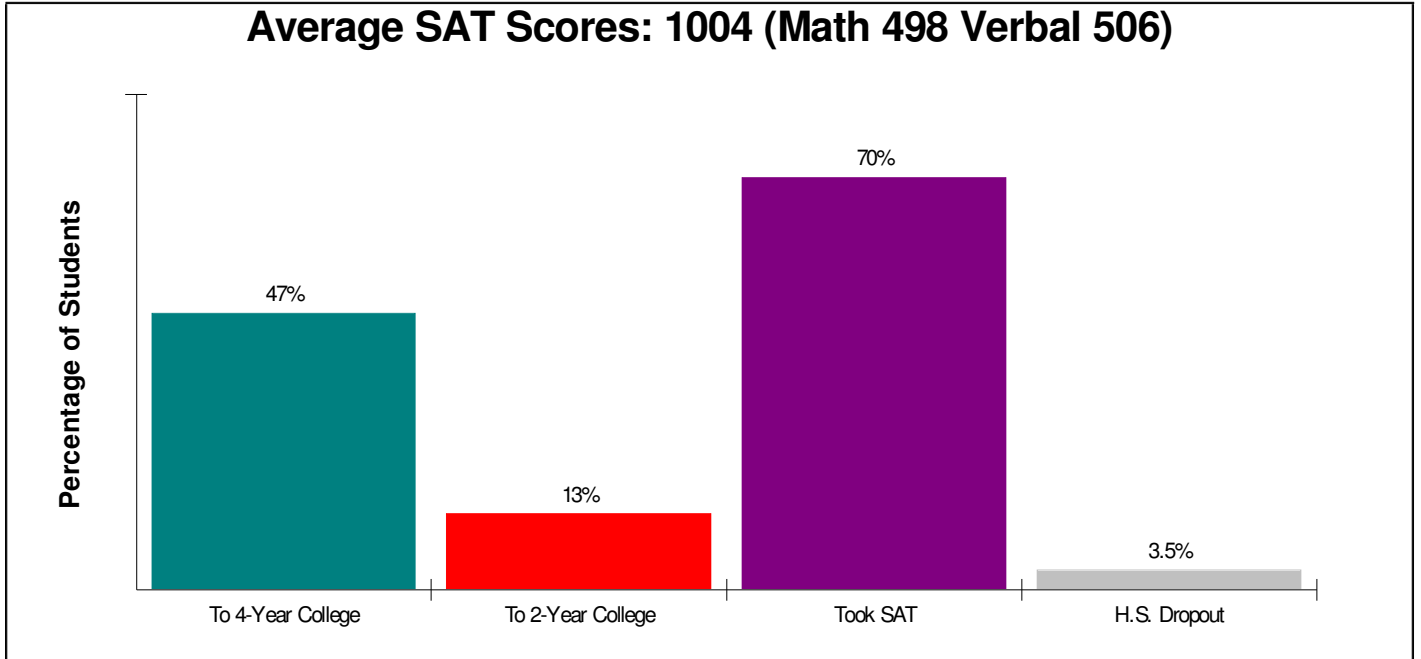

High School Statistics FOR NORTHAMPTON AREA SCHOOLS

Average SAT Scores: 1004 (Math 498 Verbal 506)