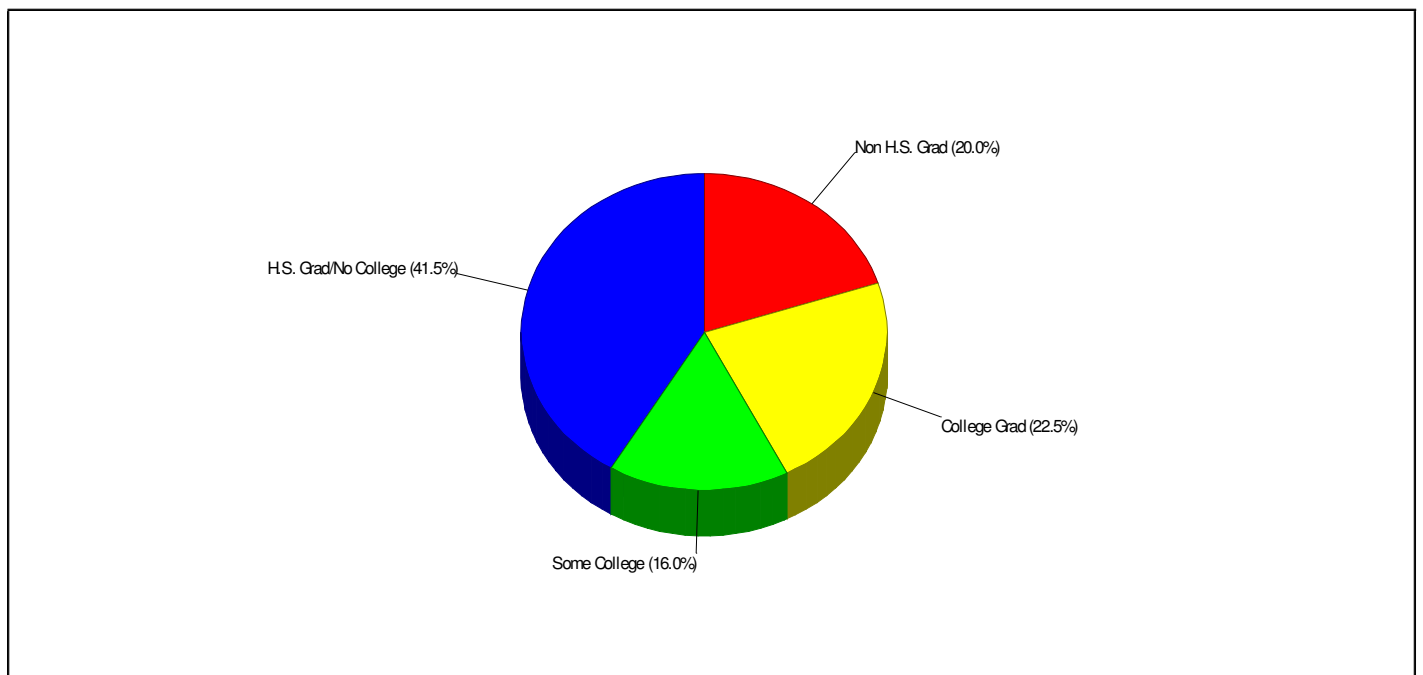

Parent Education Level FOR NORTHAMPTON AREA SCHOOLS

Prepared by RE/MAX Real Estate