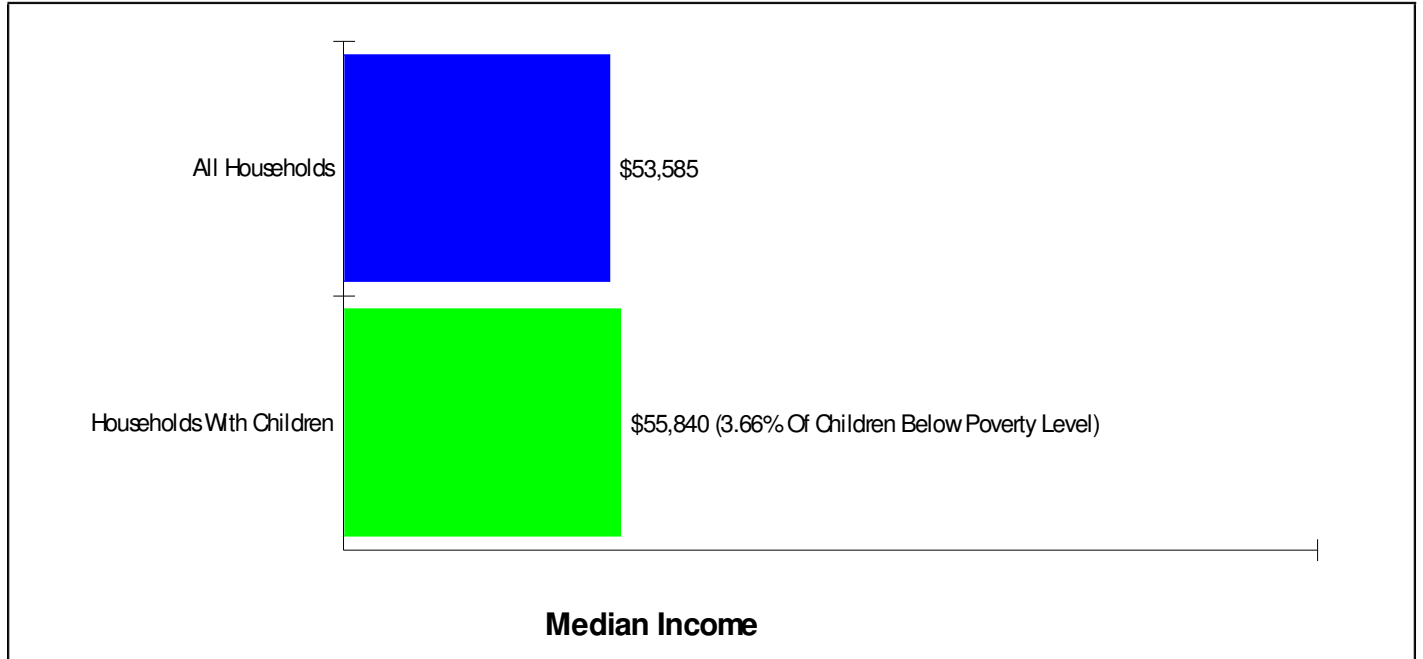

Student/Teacher Ratio: 15.5 to 1

Mascot: Wolves

School Type: Regular

Students/Teachers: 743/48

School Colors : Royal & White

Phone: (610)837-1833

Grades: K - 6

Income FOR NORTHAMPTON AREA SCHOOLS