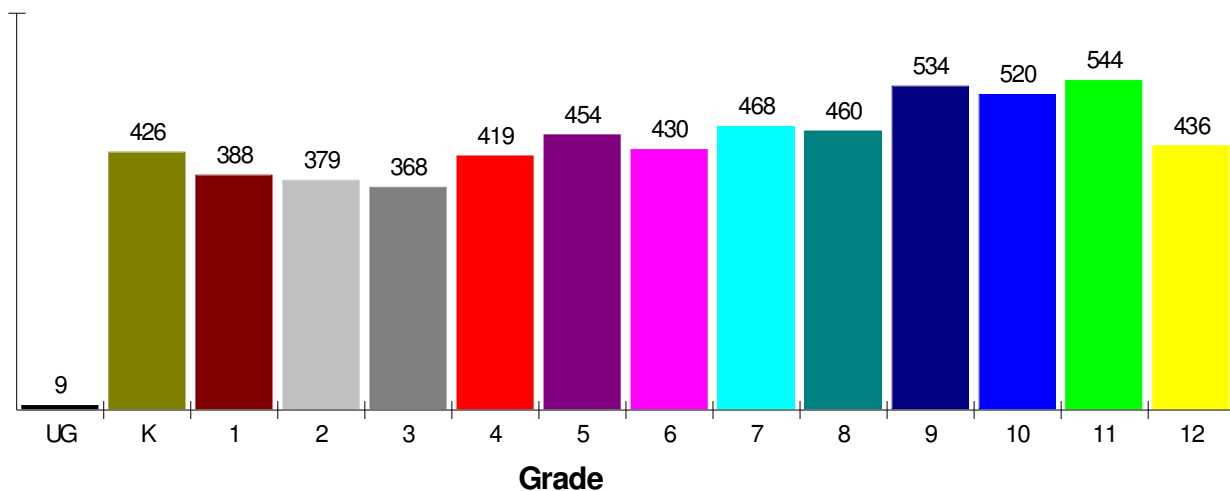

General Facts FOR NORTHAMPTON AREA SCHOOLS

NORTHAMPTON AREA SCHOOLS
2014 LAUBACH AVENUE
NORTHAMPTON, PA 18067

Type:	(610)262-7811	Independent Local District
Grade Range:		K - 12
Schools:		6
Teacher:		353
Students:		5,835
Student/Teacher Ratio:		16.5 To 1
Student/Librarian Ratio:		972.5 To 1
Secondary Student/Guidance Ratio:		254.3 To 1

Student Enrollment By Grade FOR NORTHAMPTON AREA SCHOOLS

Total Enrollment = 5,835

National Enrollment Ranking: 1,619 of 15,679 (89th Percentile)
State Enrollment Ranking: 59 of 529 (89th Percentile)