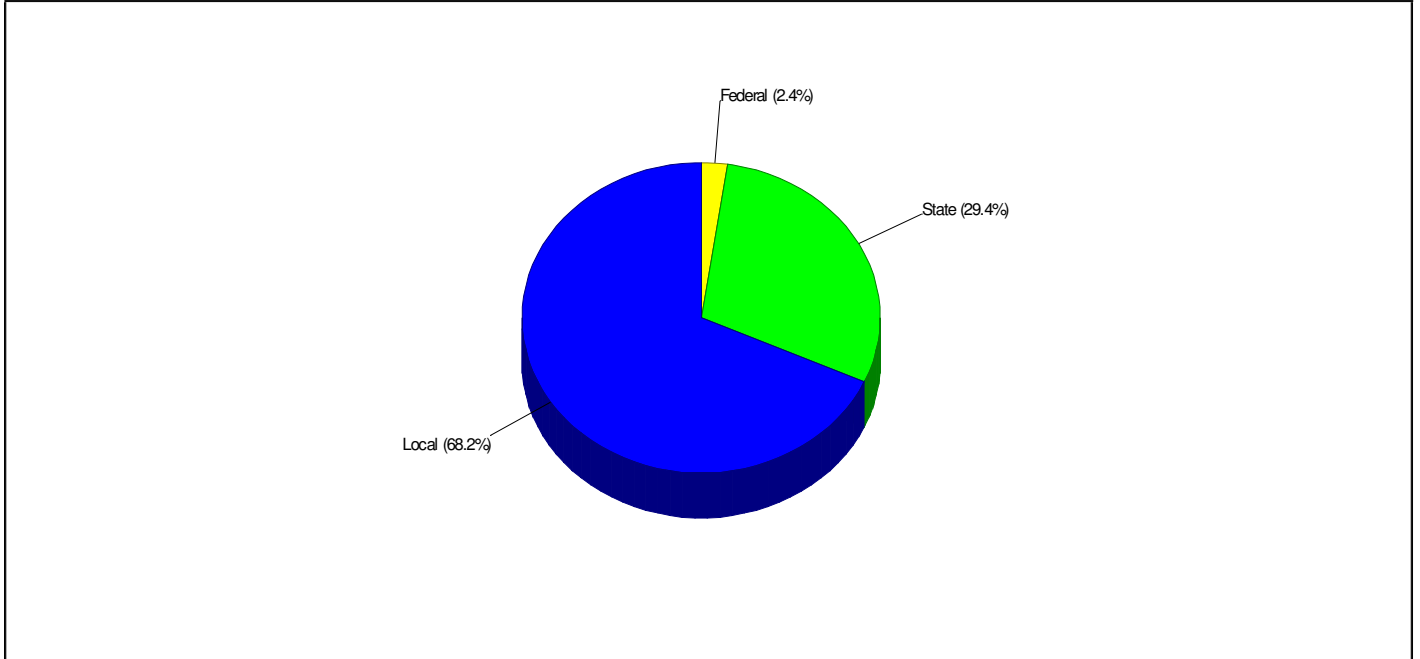

School Funding FOR CATASAUQUA AREA SCHOOLS