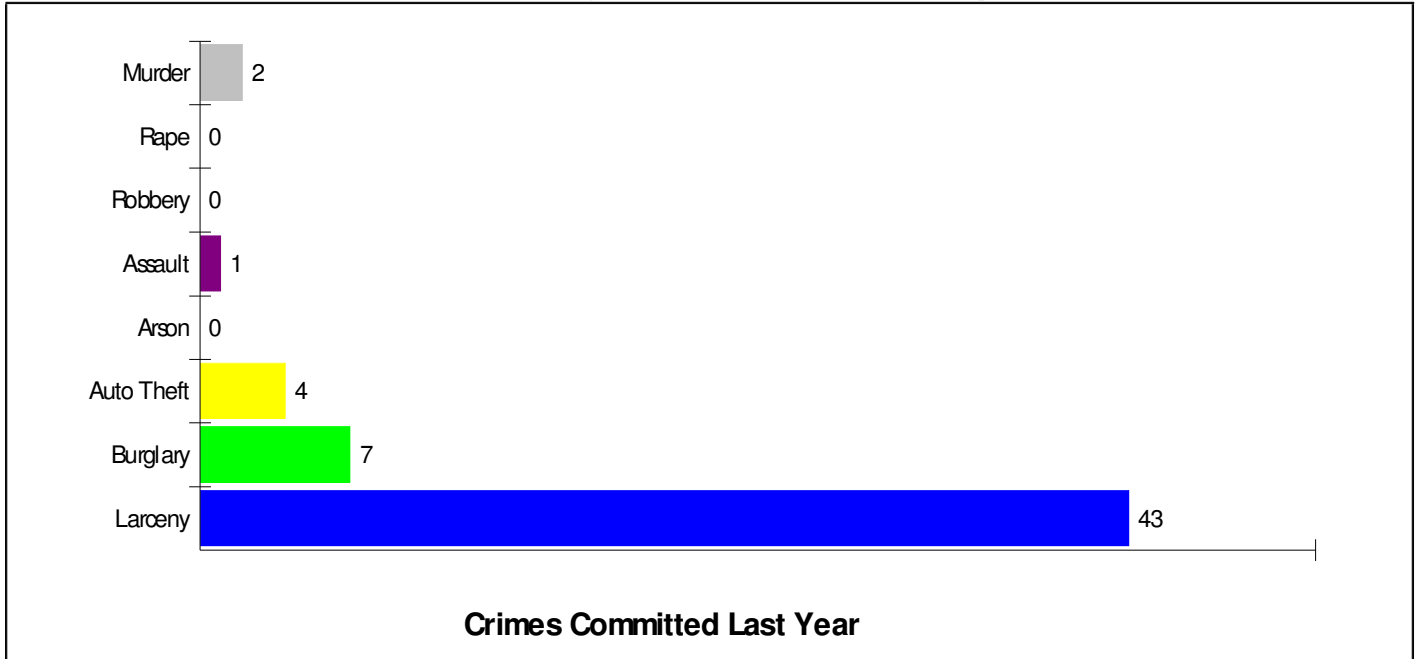

Crime Incidents For Borough of North Catasauqua

Crime Index For Borough of North Catasauqua

eNeighborhoods Crime Index™

State Ranking: 44th Percentile

702

National Ranking: 26th Percentile

2.02% Chance Of Being The Victim Of A Crime

0.11% Chance Of Being The Victim Of A Bodily Crime