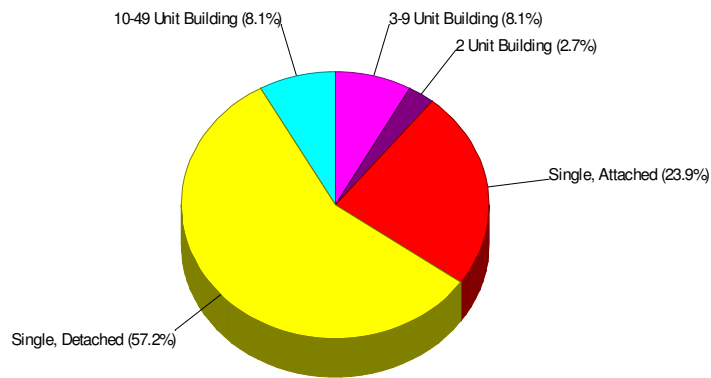

Housing Characteristics For Neighborhood Within Borough of North Catasauqua

Average Age of Housing 49 years

Type of Dwelling

Home Ownership For Neighborhood Within Borough of North Catasauqua

Owner Occupied Households = 76.6%
Median Housing Value = $169,510
Median Number of Bedrooms = 3