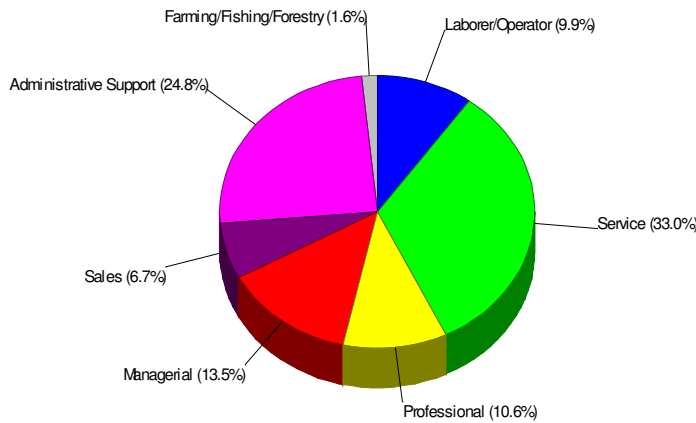

Employment For Borough of North Catasauqua

Average Travel Time To Work = 24.4 Minutes

Occupation

Prepared by RE/MAX Real Estate