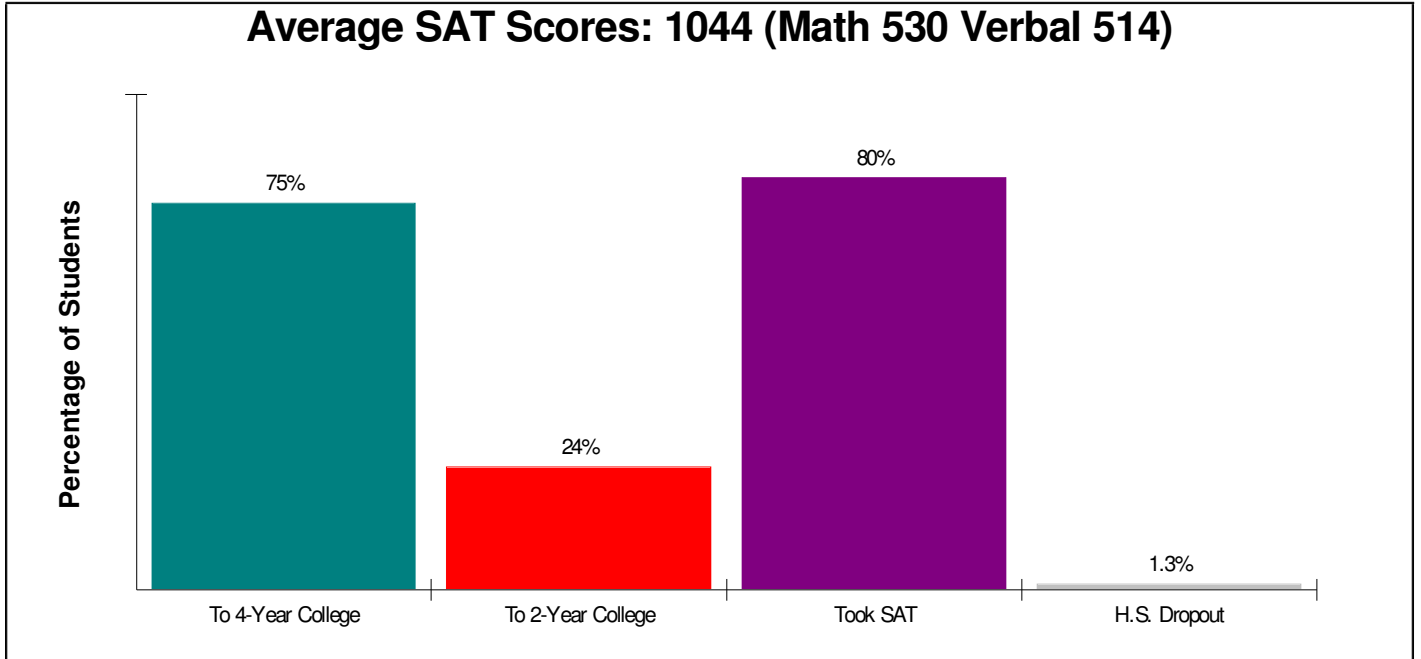

High School Statistics FOR CATASAUQUA AREA SCHOOLS

Average SAT Scores: 1044 (Math 530 Verbal 514)