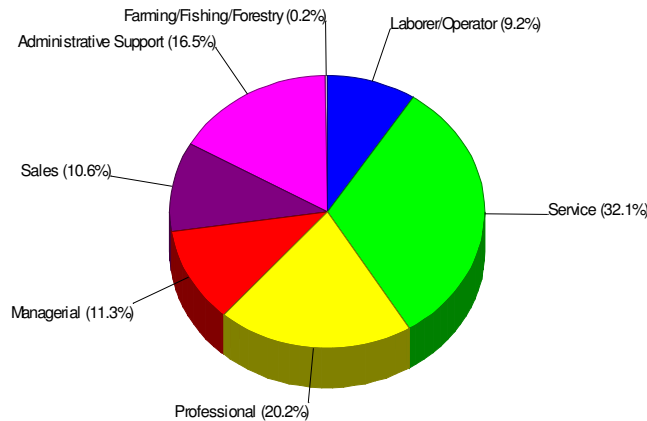

Employment For Northampton County

Average Travel Time To Work = 26.3 Minutes