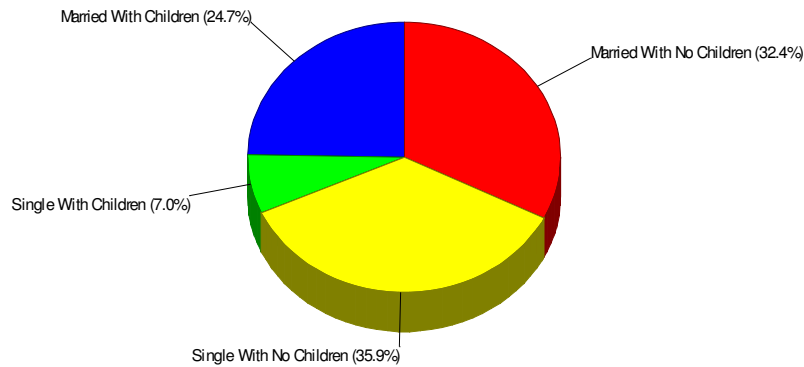

Prepared by RE/MAX Real Estate