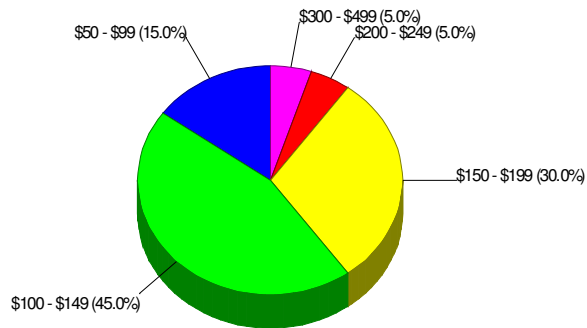

Home Sales Pricing Pattern (Closest 20)

Median Price = $140,500
Average Price = $149,400