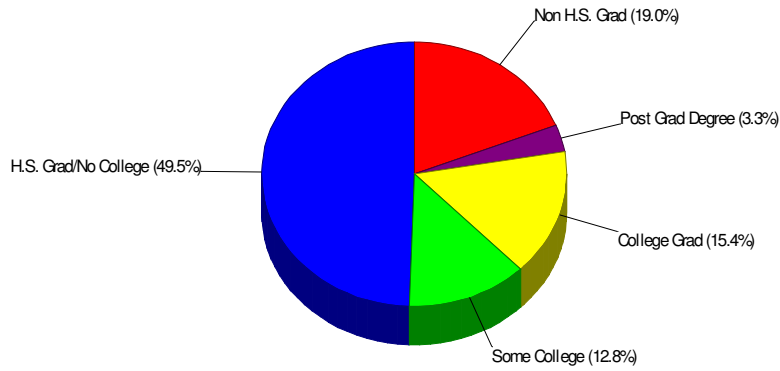

### Household Characteristics For Borough of North Catasauqua

56.4% Married  
30.3% With Children

Prepared by RE/MAX Real Estate

## Adult Education Level For Borough of North Catasauqua

**81.0% High School Graduates  
18.7% College Graduates**