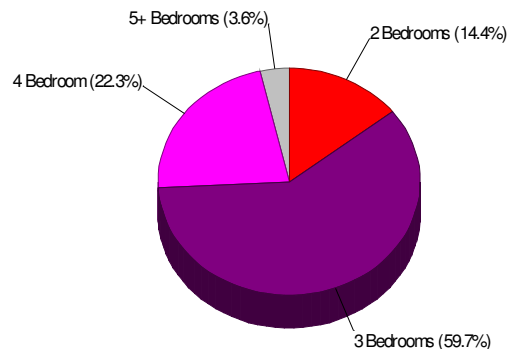

## Home Ownership For Neighborhood Within Borough of North Catasauqua

Owner Occupied Households = 76.6%  
Median Housing Value = \$169,510  
Median Number of Bedrooms = 3

Home Size Breakdown

Prepared by RE/MAX Real Estate