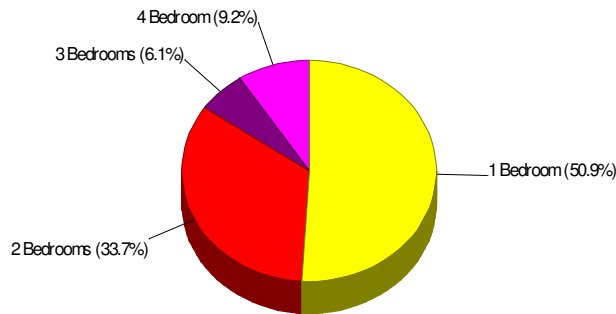

Home Size Breakdown

Rental

For Neighborhood Within Borough of North Catasauqua

Renter Occupied Households = 23.4%
Median Monthly Rent = $588
Median Number of Bedrooms = 1

Home Size Breakdown