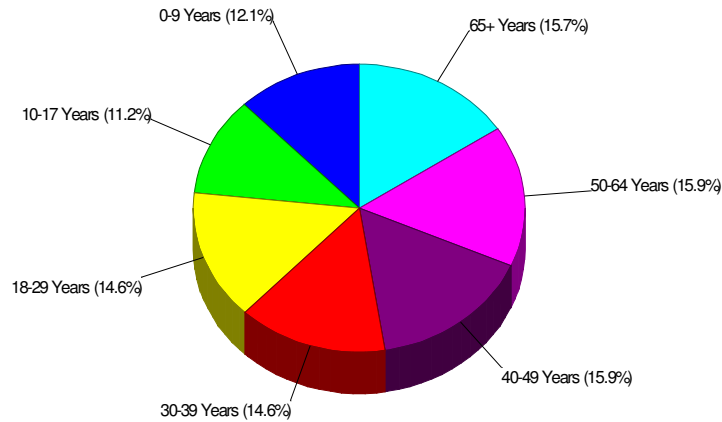

Age Breakdown For Northampton County Average Age = 38.4 Years

Household Characteristics For Northampton County

57.1% Married
31.7% With Children