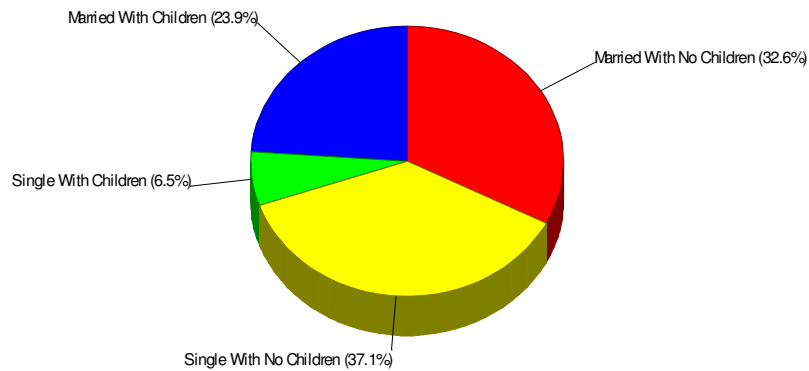

## Population For Borough of North Catasauqua

### Age Breakdown For Borough of North Catasauqua

Average Age = 39.5 Years

### Household Characteristics For Borough of North Catasauqua

56.4% Married  
30.3% With Children

Prepared by RE/MAX Real Estate