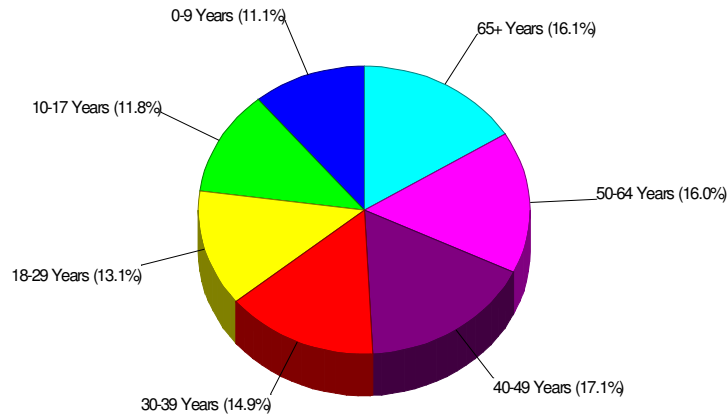

## Area Facts

---

## Income For Borough of North Catasauqua

### Age Breakdown For Borough of North Catasauqua

Average Age = 39.5 Years