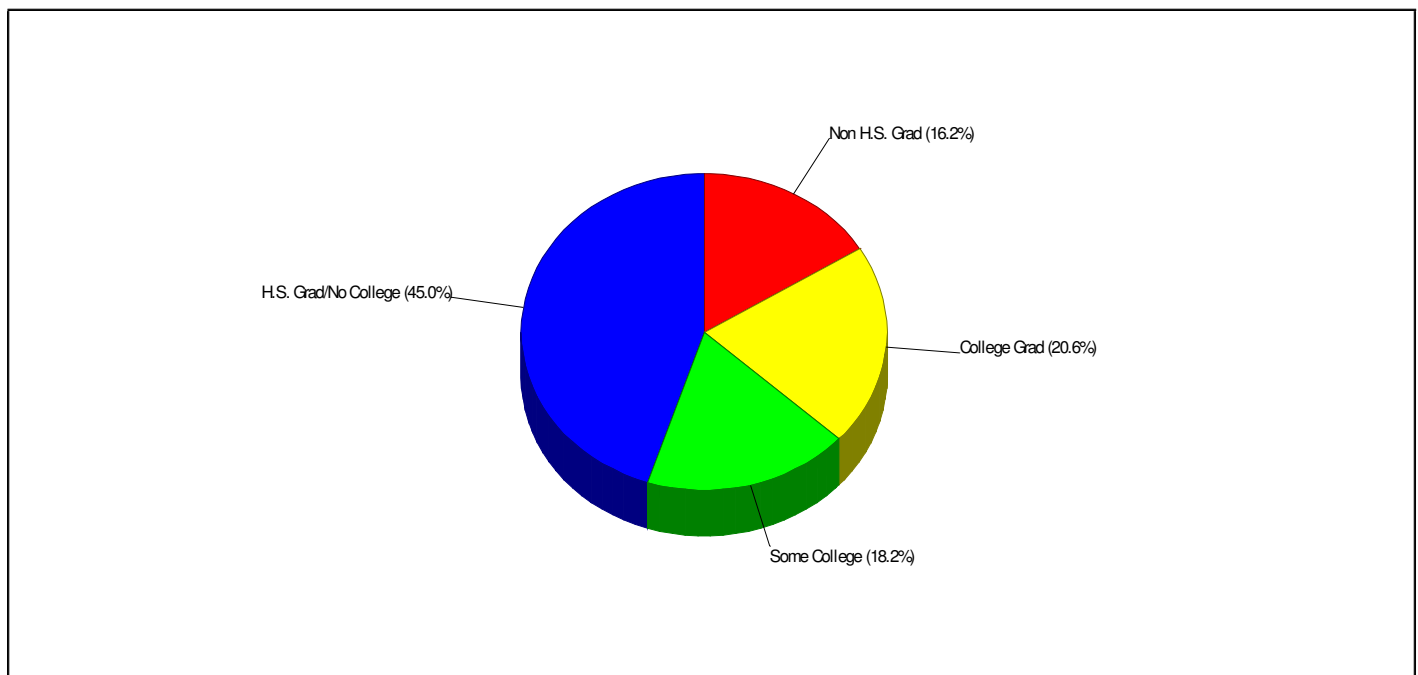

Parent Education Level FOR CATASAUQUA AREA SCHOOLS

Prepared by RE/MAX Real Estate