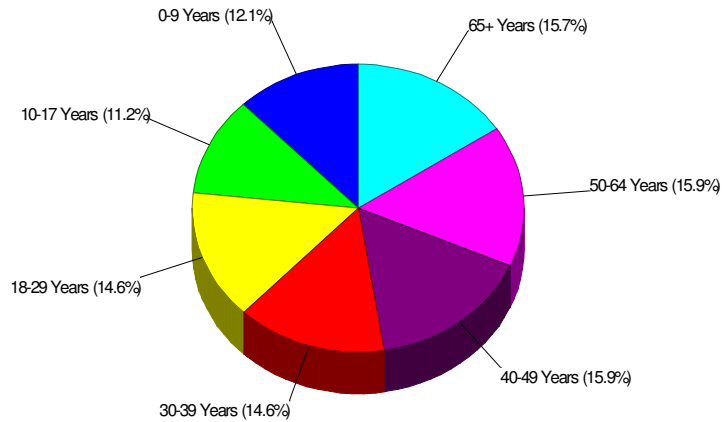

Age Breakdown For Northampton County Average Age = 38.4 Years

Household Characteristics For Northampton County

57.1% Married
31.7% With Children