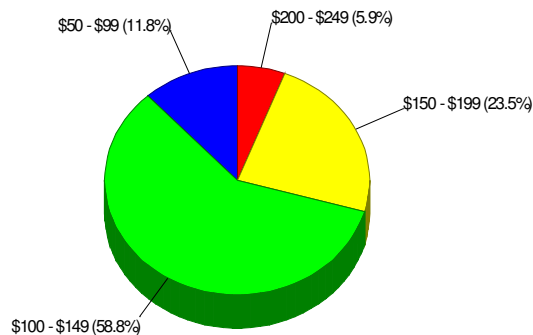

Home Sales Pricing Pattern (Closest 20)

Median Price = $130,000
Average Price = $133,529