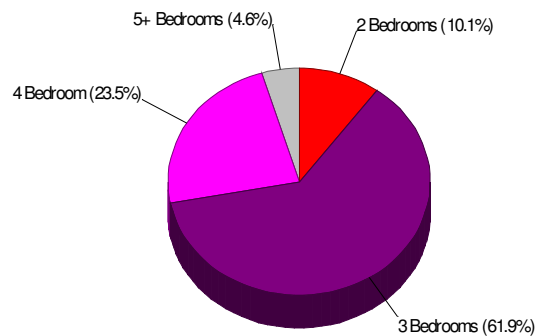

## Home Ownership For Neighborhood Within Borough of Northampton

**Owner Occupied Households = 46.7%**  
**Median Housing Value = \$154,020**  
**Median Number of Bedrooms = 3**

**Home Size Breakdown**

Prepared by RE/MAX Real Estate