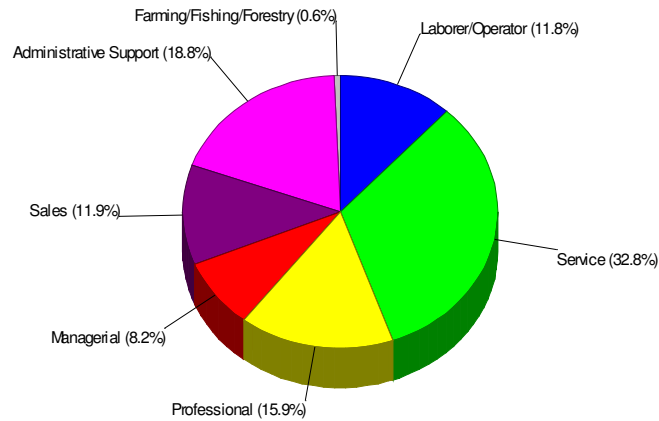

Employment For Borough of Northampton Average Travel Time To Work = 24.1 Minutes

Occupation

Prepared by RE/MAX Real Estate