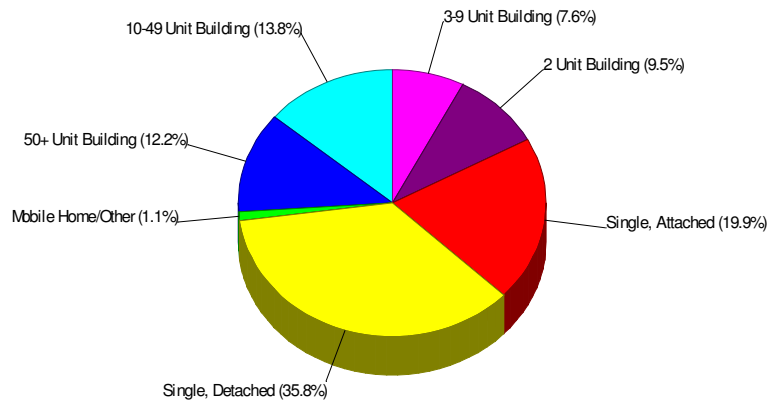

Housing Characteristics For Neighborhood Within Borough of Northampton

Average Age of Housing 61 years

Type of Dwelling

Home Ownership For Neighborhood Within Borough of Northampton

Owner Occupied Households = 46.7%
Median Housing Value = $154,020
Median Number of Bedrooms = 3