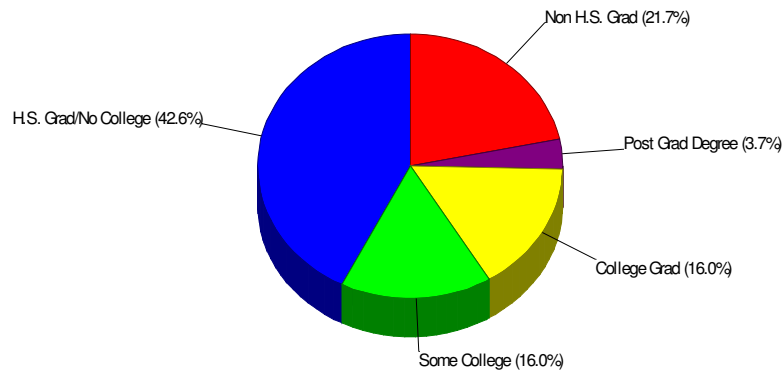

Adult Education Level For Borough of Northampton 78.3% High School Graduates 19.7% College Graduates