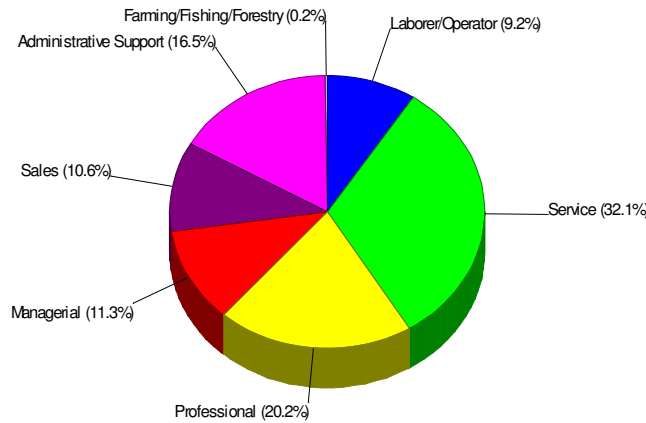

Employment For Northampton County

Average Travel Time To Work = 26.3 Minutes