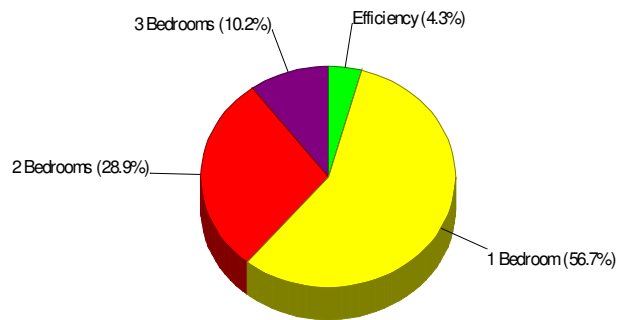

Home Size Breakdown

Rental

For Neighborhood Within Borough of Northampton

Renter Occupied Households = 53.3%
Median Monthly Rent = $397
Median Number of Bedrooms = 1

Home Size Breakdown