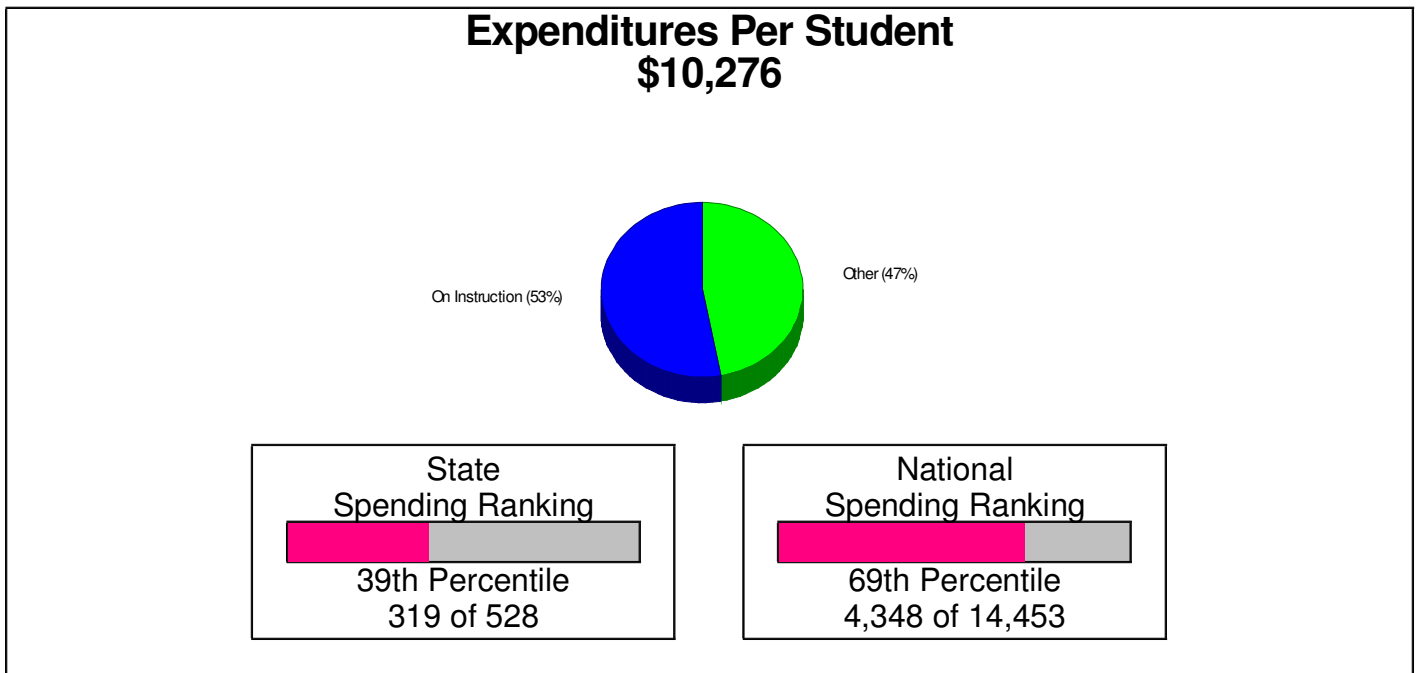

School Expenditures FOR EASTON AREA SCHOOLS

Expenditures Per Student
$10,276