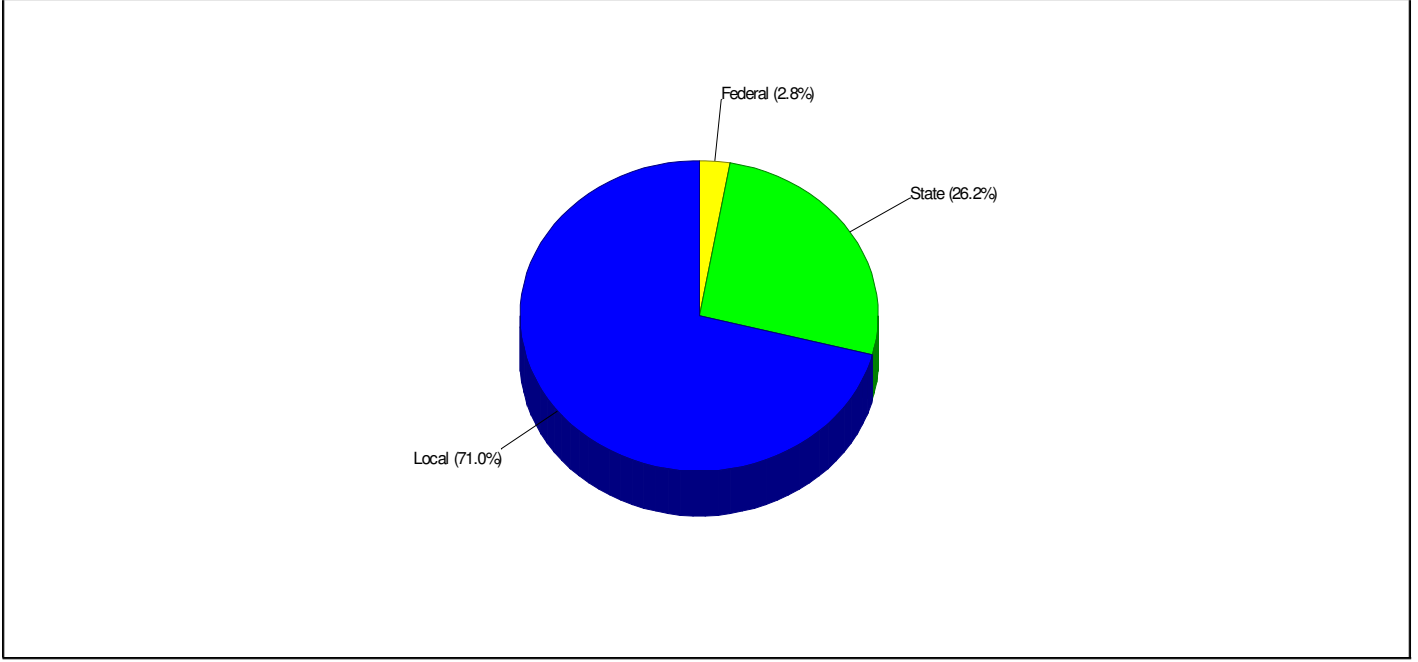

School Funding FOR EASTON AREA SCHOOLS

Prepared by RE/MAX Real Estate