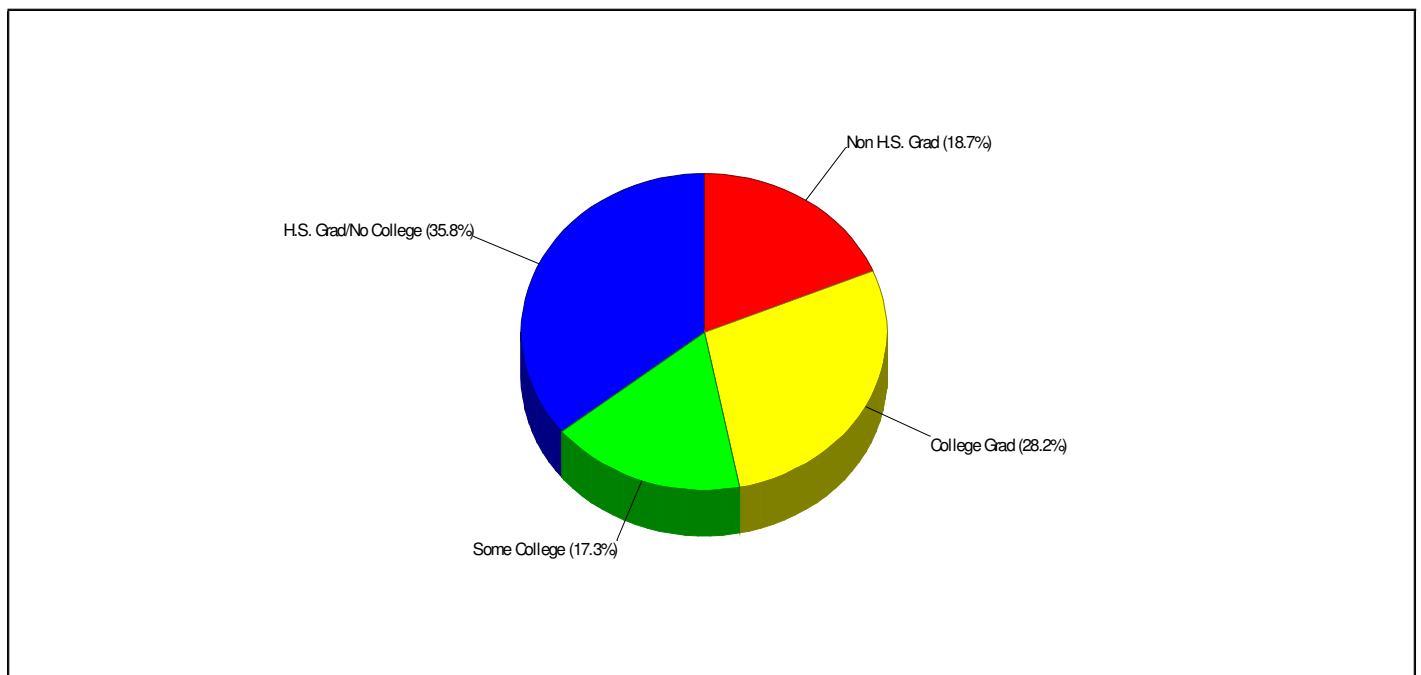

Parent Education Level FOR EASTON AREA SCHOOLS

Prepared by RE/MAX Real Estate