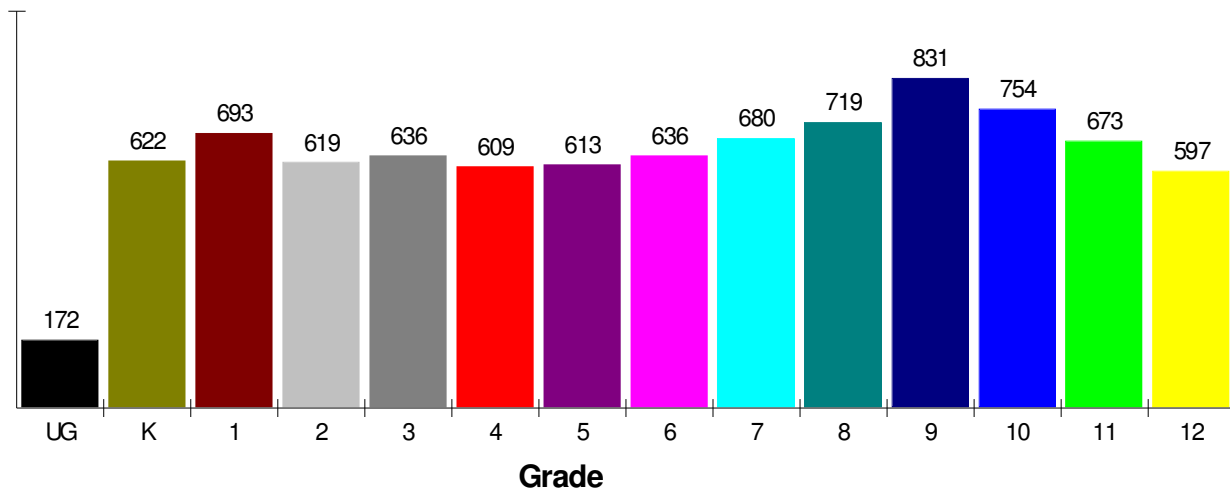

PALMER, TOWNSHIP OF, PA

School Information

Palmer, Township of

Prepared by RE/MAX Real Estate

**General Facts
FOR EASTON AREA SCHOOLS**

EASTON AREA SCHOOLS
1801 BUSHKILL DRIVE
EASTON, PA 18040

Type:	(610)250-2400	Independent Local District
Grade Range:		K - 12
Schools:		9
Teacher:		582
Students:		8,854
Student/Teacher Ratio:		15.2 To 1
Student/Librarian Ratio:		922.3 To 1
Secondary Student/Guidance Ratio:		248.3 To 1

**Student Enrollment By Grade
FOR EASTON AREA SCHOOLS**

Total Enrollment = 8,854

National Enrollment Ranking: 1,098 of 15,679 (93rd Percentile)
State Enrollment Ranking: 29 of 529 (94th Percentile)

Prepared by RE/MAX Real Estate