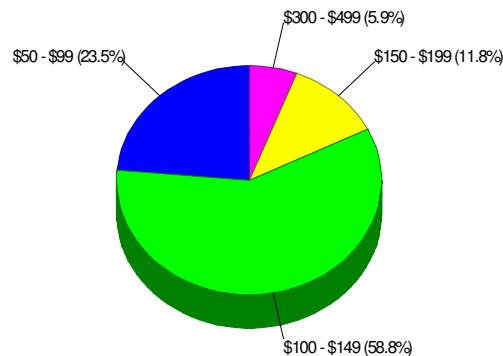

Home Sales Pricing Pattern (Closest 20)

Median Price = $118,000
Average Price = $128,765

Dollars In Thousands
Homes Sold In Past Year

Prepared by RE/MAX Real Estate