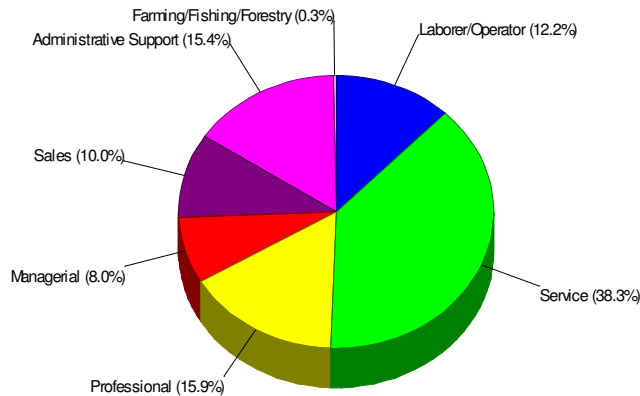

Employment

For Borough of Pen Argyl

Average Travel Time To Work = 25.9 Minutes