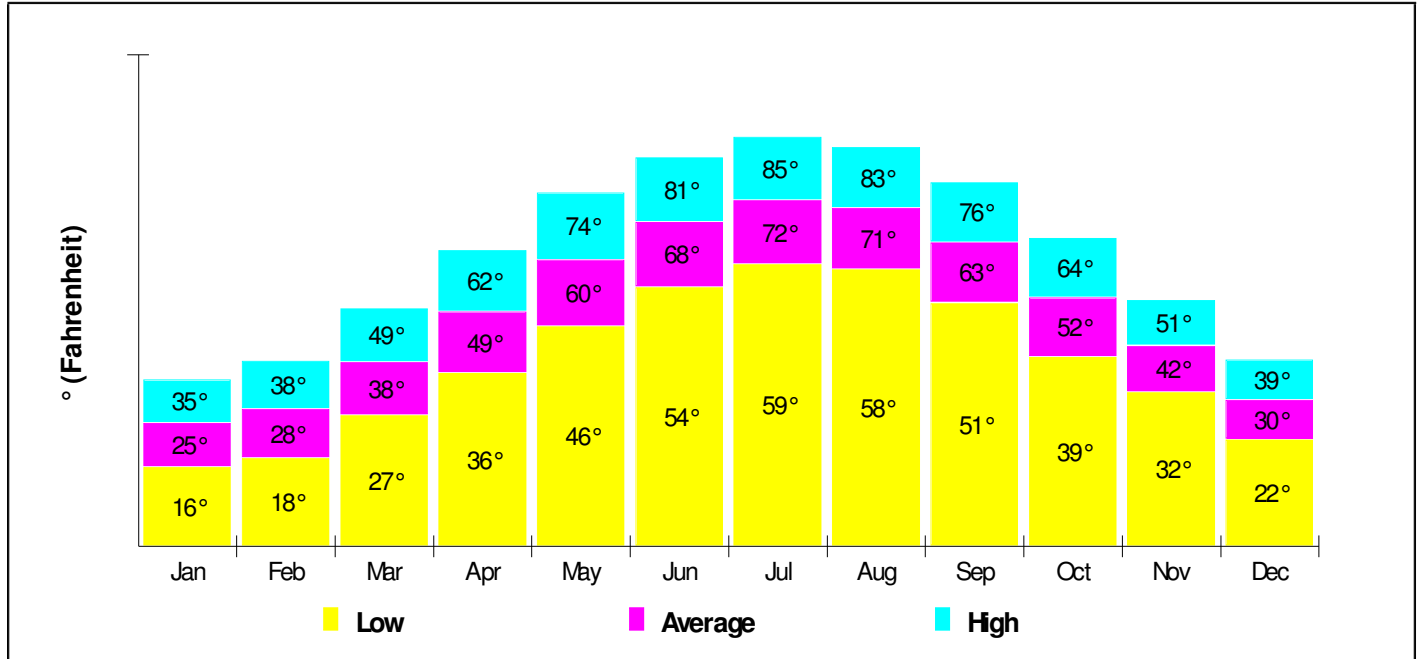

1.86% Chance Of Being The Victim Of A Crime

0.06% Chance Of Being The Victim Of A Bodily Crime

Climate Information

Pen Argyl, Borough of

Prepared by RE/MAX Real Estate

Temperature Measured at STROUDSBURG, PA (elevation = 480ft.)