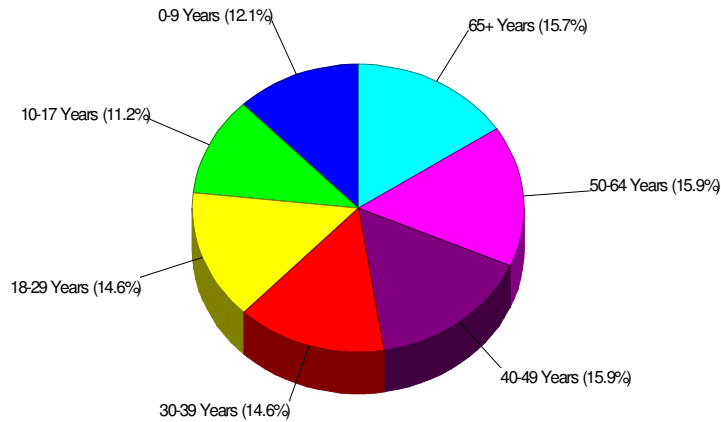

County Facts

Pen Argyl, Borough of

Prepared by RE/MAX Real Estate

Income For Northampton County

Population For Northampton County

Population = 287,767
Land Area = 373.8 Square Miles

Age Breakdown For Northampton County Average Age = 38.4 Years