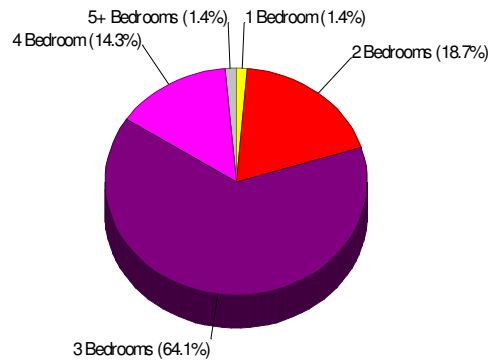

Housing Characteristics For Neighborhood Within Borough of Pen Argyl

Average Age of Housing 61 years

Type of Dwelling

Home Ownership For Neighborhood Within Borough of Pen Argyl

Owner Occupied Households = 78.8%
Median Housing Value = \$174,439
Median Number of Bedrooms = 3

Home Size Breakdown

Prepared by RE/MAX Real Estate

Rental

For Neighborhood Within Borough of Pen Argyl

Renter Occupied Households = 21.2%
Median Monthly Rent = \$629
Median Number of Bedrooms = 2

Home Size Breakdown