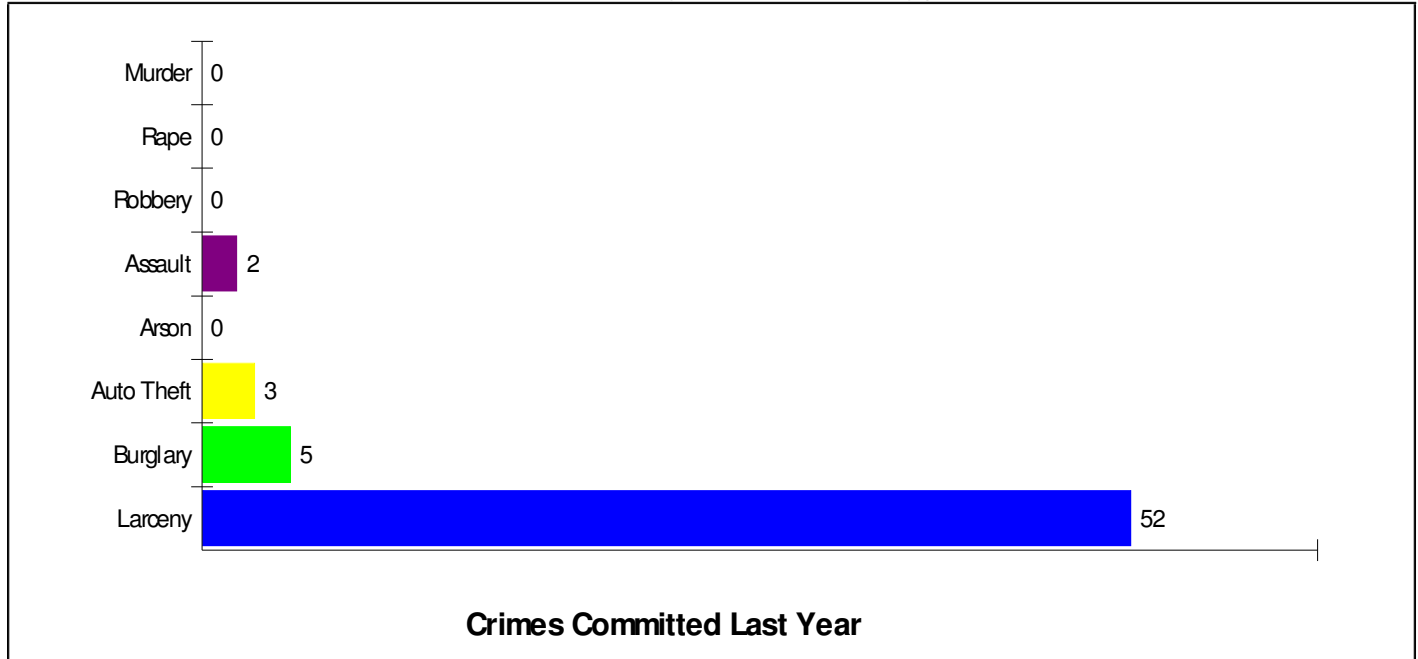

Crime Incidents For Borough of Pen Argyl

Crime Index For Borough of Pen Argyl

eNeighborhoods Crime Index™

State Ranking 31st Percentile	777	National Ranking 18th Percentile

1.86% Chance Of Being The Victim Of A Crime

0.06% Chance Of Being The Victim Of A Bodily Crime