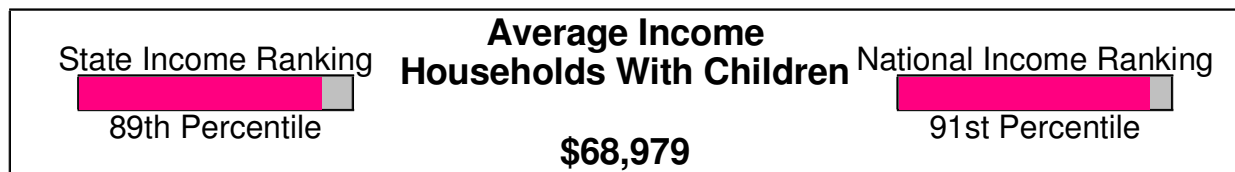

County Facts

Pen Argyl, Borough of

Prepared by RE/MAX Real Estate

Income For Northampton County

Population For Northampton County

Population = 287,767
Land Area = 373.8 Square Miles

Age Breakdown For Northampton County Average Age = 38.4 Years