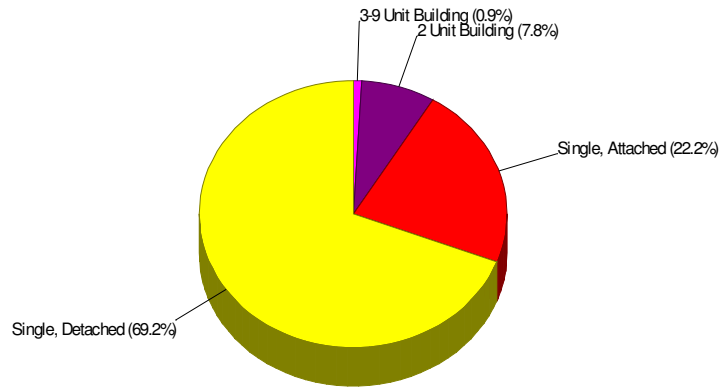

Housing Characteristics For Neighborhood Within Borough of Pen Argyl

Average Age of Housing 61 years

Type of Dwelling

Home Ownership For Neighborhood Within Borough of Pen Argyl

Owner Occupied Households = 78.8%
Median Housing Value = \$174,439
Median Number of Bedrooms = 3