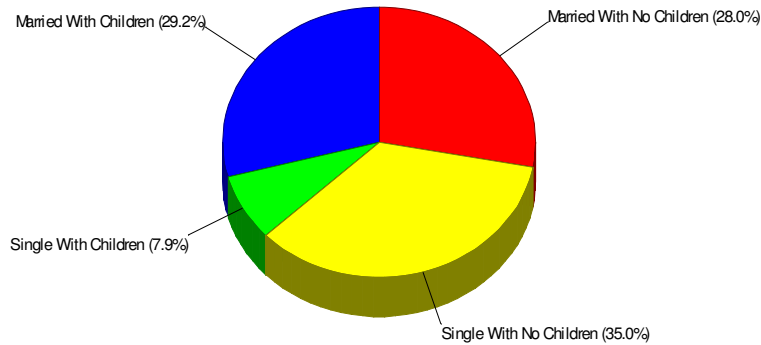

PEN ARGYL, BOROUGH OF, PA

Area Facts

Pen Argyl, Borough of

Prepared by RE/MAX Real Estate

Income For Borough of Pen Argyl

Population For Borough of Pen Argyl

Age Breakdown For Borough of Pen Argyl Average Age = 35.7 Years

Household Characteristics For Borough of Pen Argyl

57.1% Married
37.1% With Children

Adult Education Level For Borough of Pen Argyl

**81.6% High School Graduates
24.0% College Graduates**

Employment

For Borough of Pen Argyl