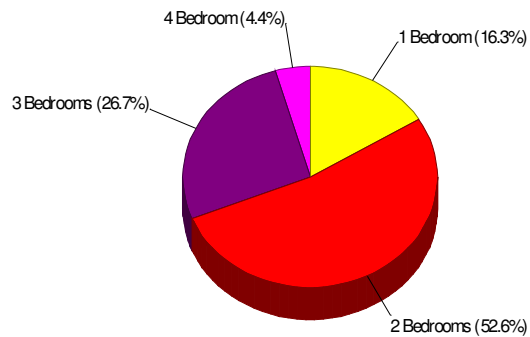

Housing Characteristics For Neighborhood Within Borough of Pen Argyl

Average Age of Housing 61 years

Type of Dwelling

Home Ownership For Neighborhood Within Borough of Pen Argyl

Owner Occupied Households = 78.8%
Median Housing Value = \$174,439
Median Number of Bedrooms = 3

Home Size Breakdown

Prepared by RE/MAX Real Estate

Rental

For Neighborhood Within Borough of Pen Argyl

Renter Occupied Households = 21.2%
Median Monthly Rent = \$629
Median Number of Bedrooms = 2

Home Size Breakdown