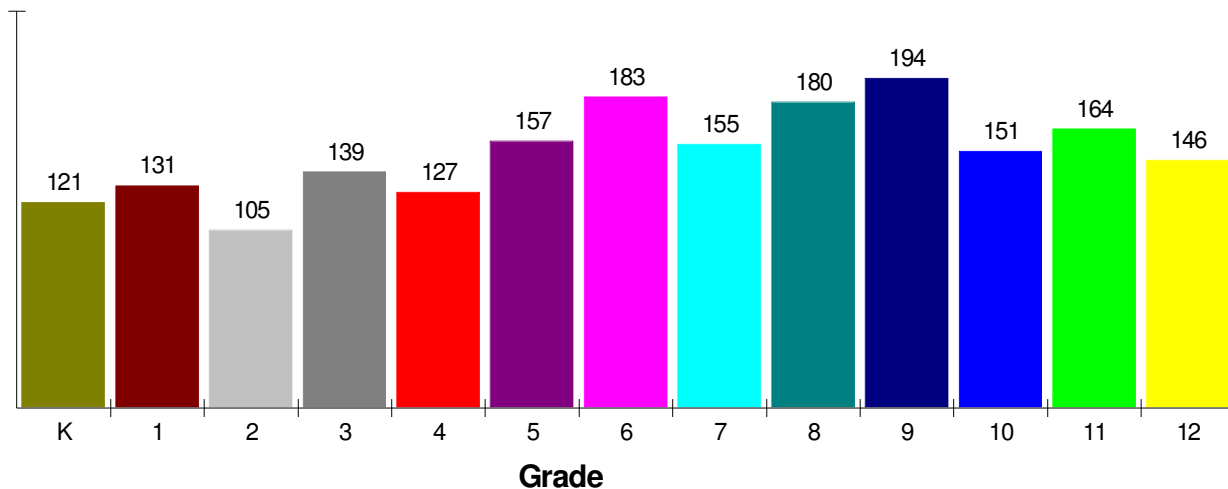

**General Facts
FOR PEN ARGYL AREA SCHOOLS**

PEN ARGYL AREA SCHOOLS
1620 TEELS RD
PEN ARGYL, PA 18072

Type:	(610)863-3191	Independent Local District
Grade Range:		K - 12
Schools:		3
Teacher:		119
Students:		1,959
Student/Teacher Ratio:		16.5 To 1
Student/Librarian Ratio:		979.5 To 1
Secondary Student/Guidance Ratio:		218.3 To 1

**Student Enrollment By Grade
FOR PEN ARGYL AREA SCHOOLS**

Total Enrollment = 1,953

National Enrollment Ranking: 4,938 of 15,679 (68th Percentile)
State Enrollment Ranking: 315 of 529 (40th Percentile)