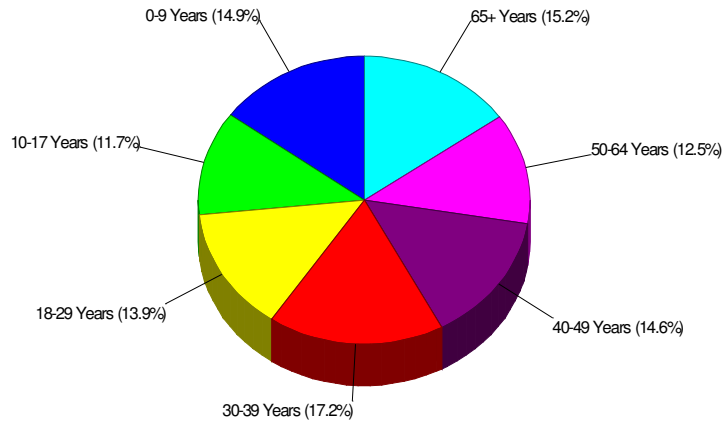

PEN ARGYL, BOROUGH OF, PA

Area Facts

Pen Argyl, Borough of

Prepared by RE/MAX Real Estate

Income For Borough of Pen Argyl

Population For Borough of Pen Argyl

Age Breakdown For Borough of Pen Argyl Average Age = 35.7 Years

Household Characteristics For Borough of Pen Argyl

57.1% Married
37.1% With Children

Adult Education Level For Borough of Pen Argyl

**81.6% High School Graduates
24.0% College Graduates**

Employment

For Borough of Pen Argyl