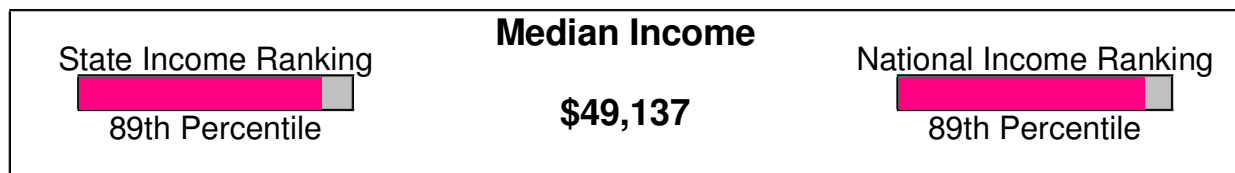

County Facts

Pen Argyl, Borough of

Prepared by RE/MAX Real Estate

Income For Northampton County

Population For Northampton County

Population = 287,767
Land Area = 373.8 Square Miles

Age Breakdown For Northampton County Average Age = 38.4 Years