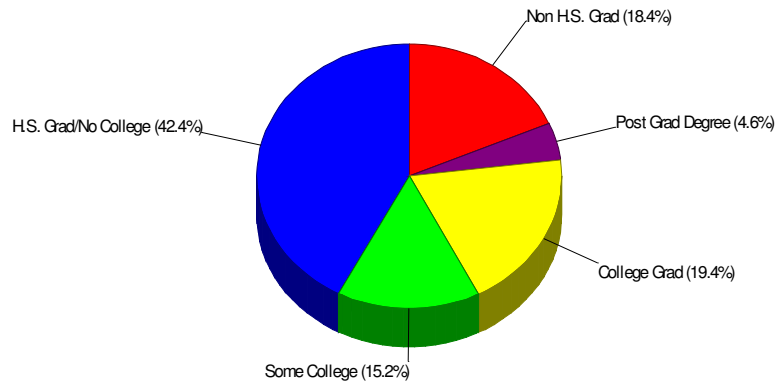

Household Characteristics For Borough of Pen Argyl

57.1% Married
37.1% With Children

Adult Education Level For Borough of Pen Argyl

**81.6% High School Graduates
24.0% College Graduates**

Employment

For Borough of Pen Argyl