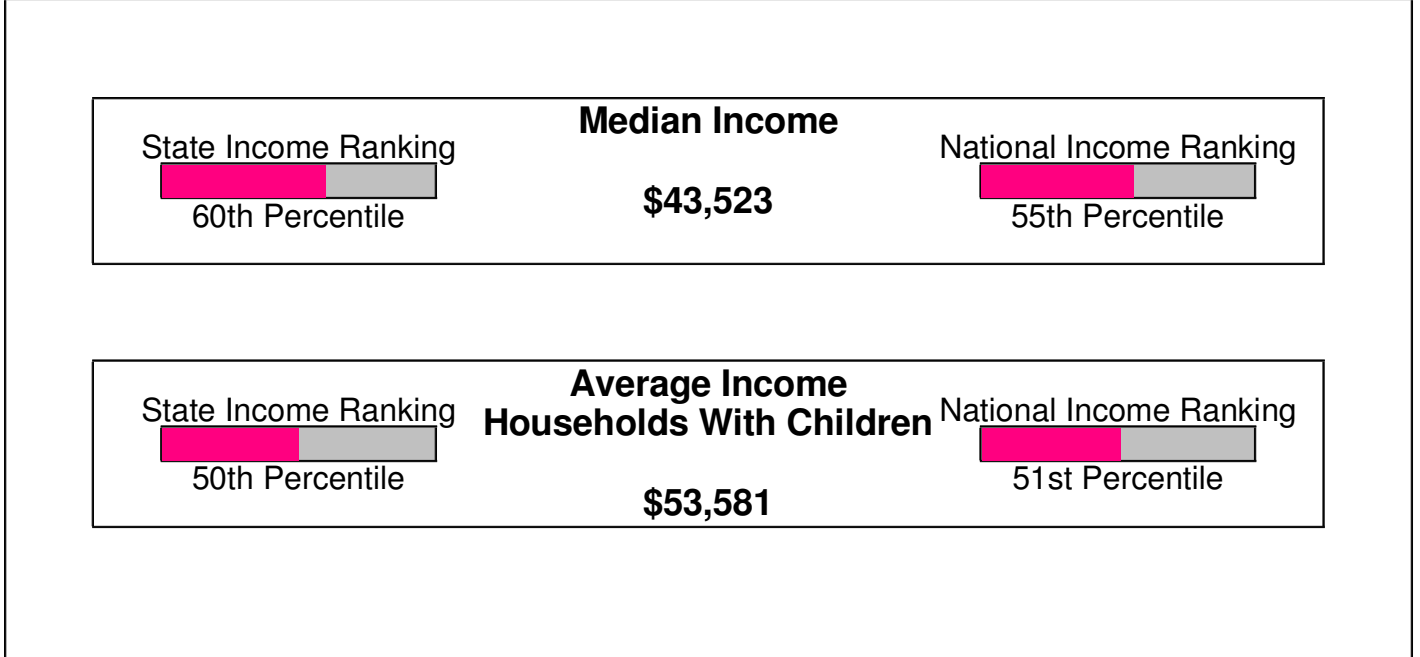

PEN ARGYL, BOROUGH OF, PA

Area Facts

Pen Argyl, Borough of

Prepared by RE/MAX Real Estate

Income For Borough of Pen Argyl

Population For Borough of Pen Argyl

Age Breakdown For Borough of Pen Argyl Average Age = 35.7 Years

Household Characteristics For Borough of Pen Argyl

57.1% Married
37.1% With Children

Adult Education Level For Borough of Pen Argyl

**81.6% High School Graduates
24.0% College Graduates**

Employment

For Borough of Pen Argyl