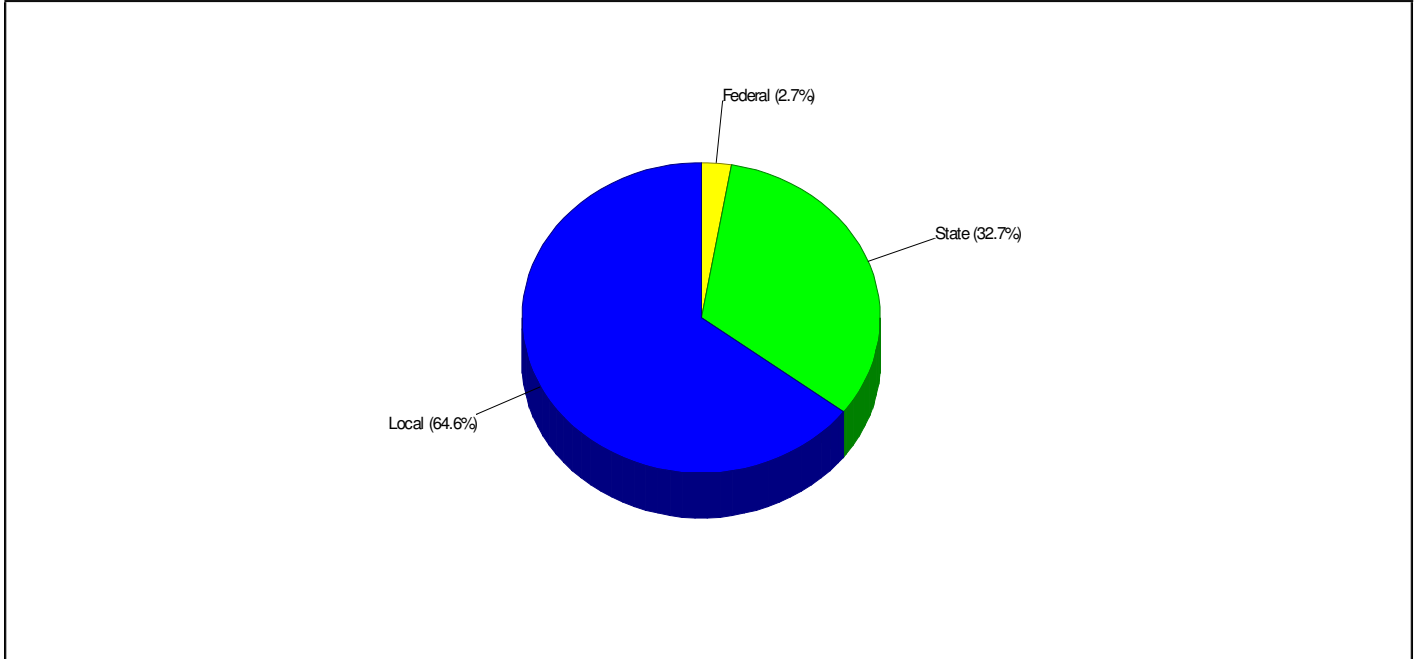

Average SAT Scores: 972 (Math 488 Verbal 484)

School Expenditures FOR PEN ARGYL AREA SCHOOLS

Expenditures Per Student
\$8,872

School Funding FOR PEN ARGYL AREA SCHOOLS

Public Schools for District

PEN ARGYL AREA SENIOR HIGH SCHOOL
501 W LAUREL AVE, PEN ARGYL, PA 18072