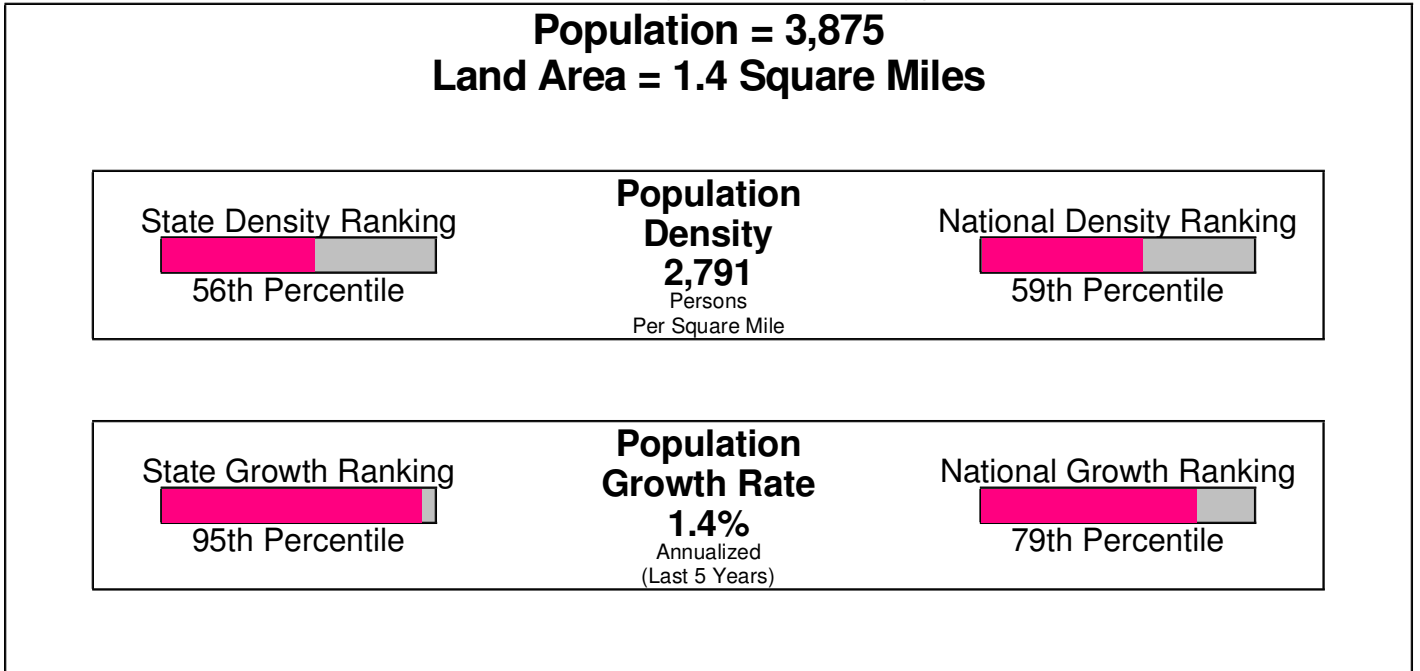

PEN ARGYL, BOROUGH OF, PA

Area Facts

Pen Argyl, Borough of

Prepared by RE/MAX Real Estate

Income For Borough of Pen Argyl

Population For Borough of Pen Argyl

Age Breakdown For Borough of Pen Argyl Average Age = 35.7 Years