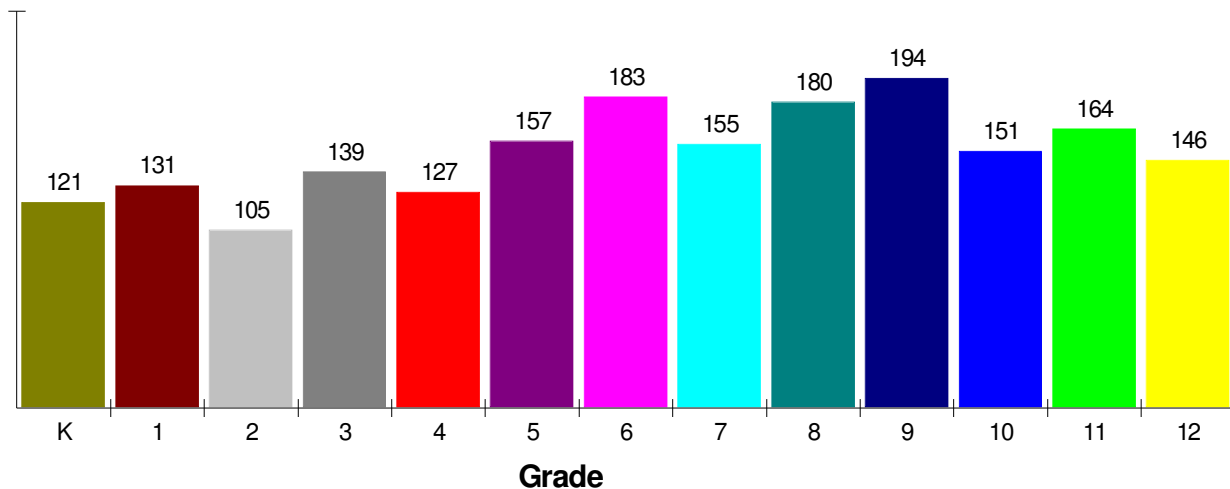

**General Facts
FOR PEN ARGYL AREA SCHOOLS**

PEN ARGYL AREA SCHOOLS
1620 TEELS RD
PEN ARGYL, PA 18072

Type:	(610)863-3191	Independent Local District
Grade Range:		K - 12
Schools:		3
Teacher:		119
Students:		1,959
Student/Teacher Ratio:		16.5 To 1
Student/Librarian Ratio:		979.5 To 1
Secondary Student/Guidance Ratio:		218.3 To 1

**Student Enrollment By Grade
FOR PEN ARGYL AREA SCHOOLS**

Total Enrollment = 1,953

National Enrollment Ranking: 4,938 of 15,679 (68th Percentile)
State Enrollment Ranking: 315 of 529 (40th Percentile)