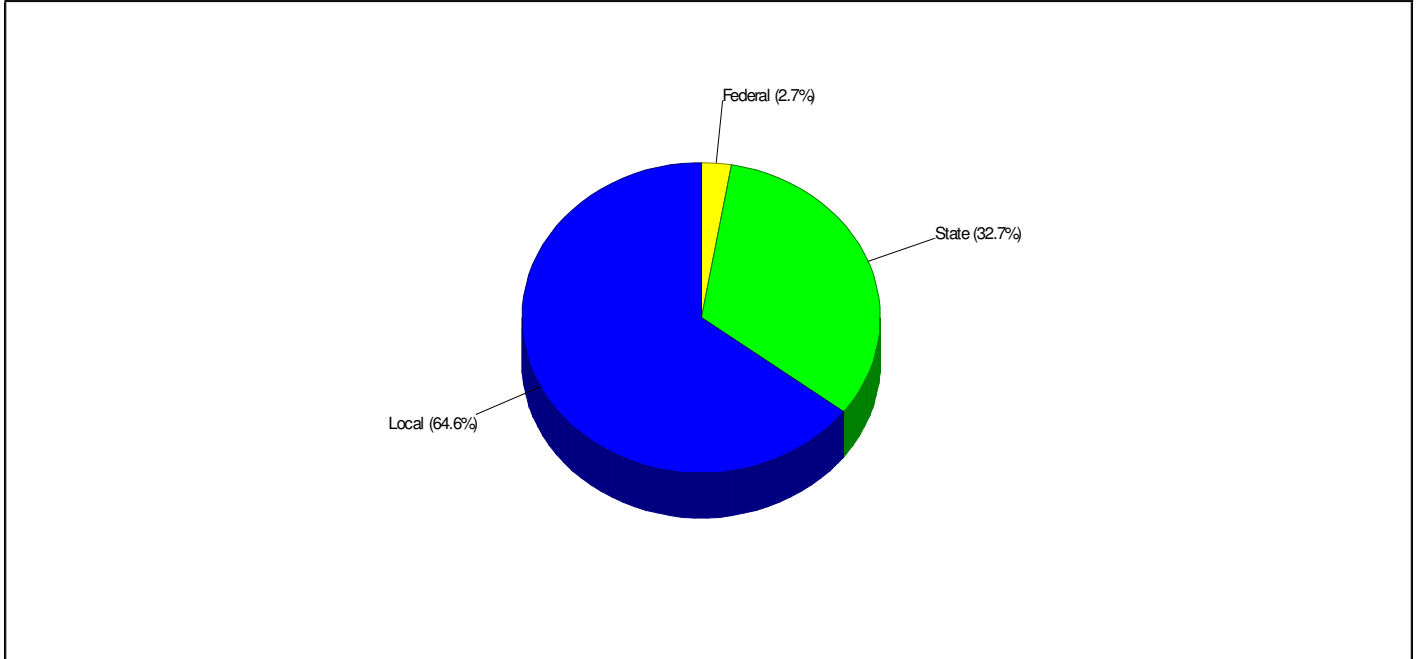

Average SAT Scores: 972 (Math 488 Verbal 484)

School Expenditures FOR PEN ARGYL AREA SCHOOLS

Expenditures Per Student
\$8,872

School Funding FOR PEN ARGYL AREA SCHOOLS

Public Schools for District

WIND GAP MIDDLE SCHOOL 1620 TEELS RD, PEN ARGYL, PA 18072		Phone: (610)863-9093 Grades: 4 - 8
Distance from Subject: 1.2 Miles	School Type: Regular	
Student/Teacher Ratio: 16.3 to 1	Students/Teachers: 784/48	
Mascot: Green Knights	School Colors : Gold & Kelly Green	