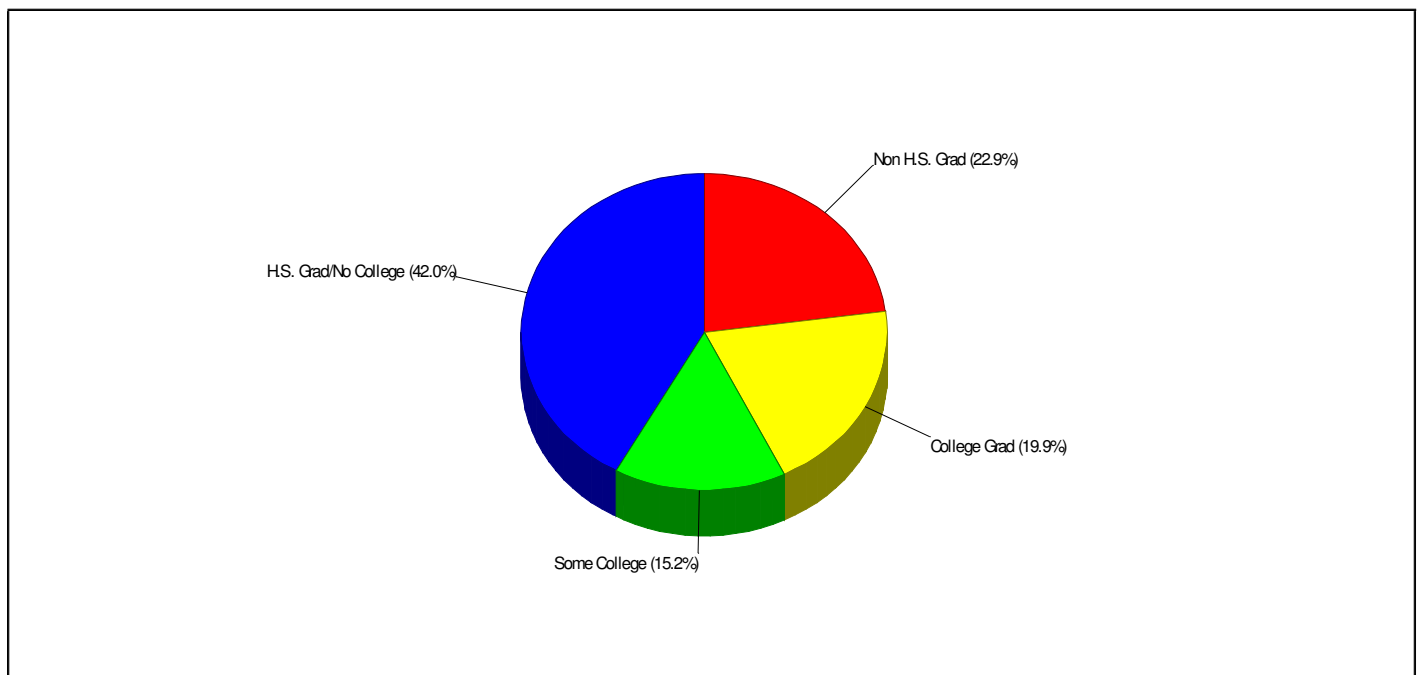

Parent Education Level FOR PEN ARGYL AREA SCHOOLS

Prepared by RE/MAX Real Estate