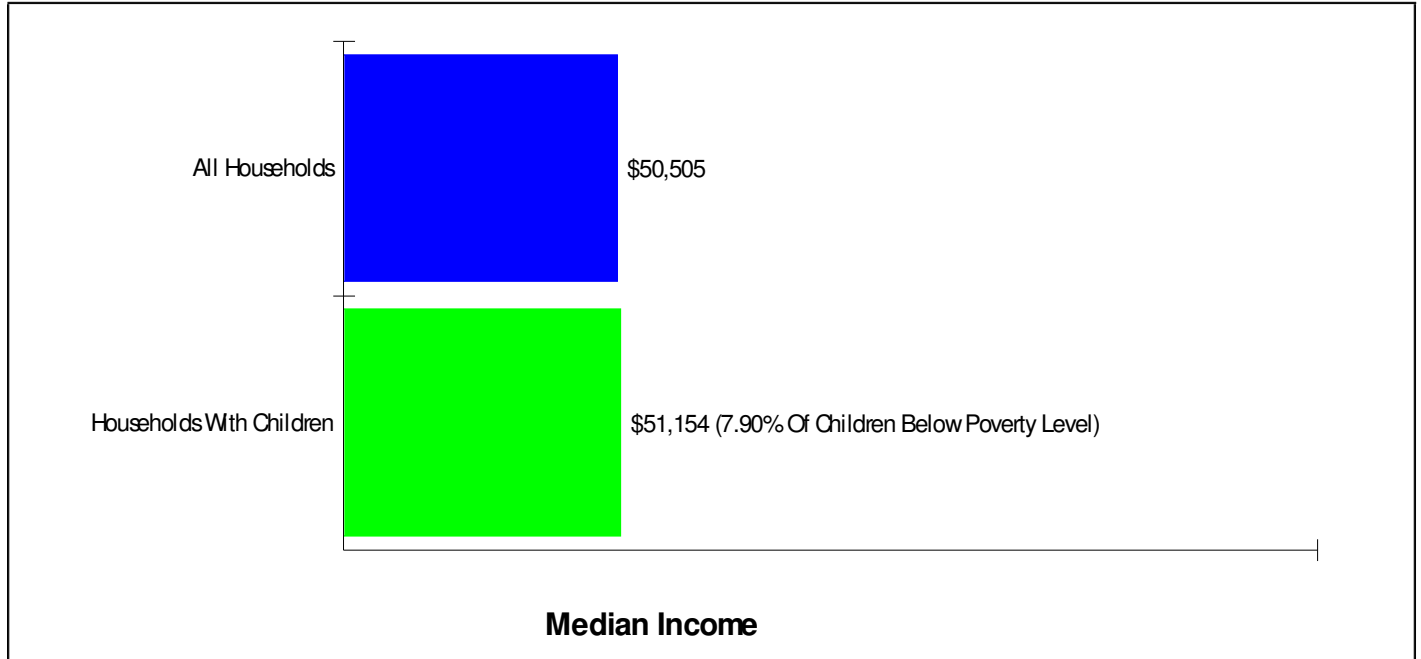

Income FOR PEN ARGYL AREA SCHOOLS