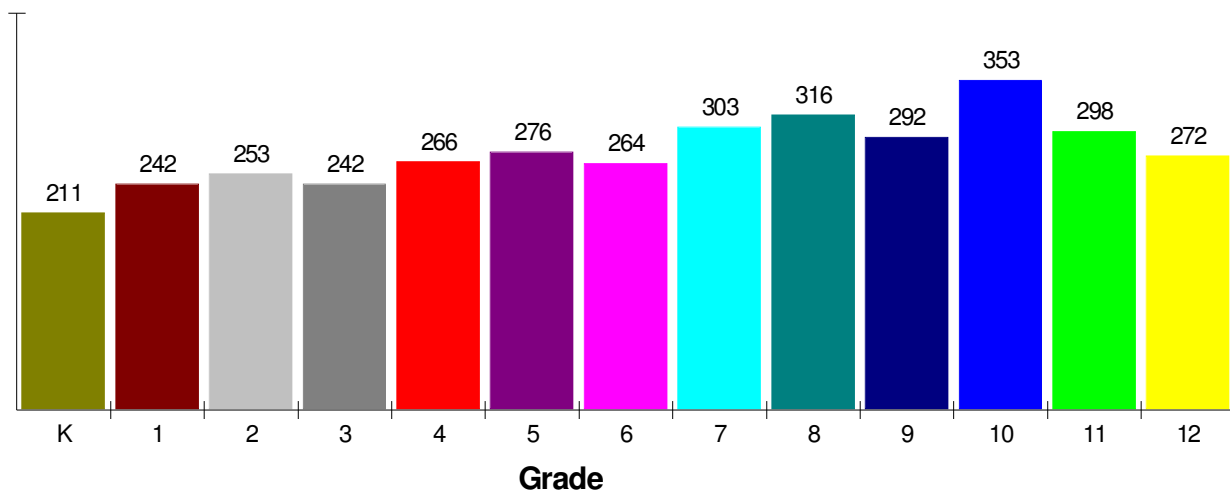

PORTLAND, BOROUGH OF, PA

School Information

Portland, Borough of

Prepared by RE/MAX Real Estate

General Facts FOR BANGOR AREA SCHOOLS

BANGOR AREA SCHOOLS
123 FIVE POINTS RICHMOND RD
BANGOR, PA 18013

Type:	(610)588-2163	Independent Local District
Grade Range:		K - 12
Schools:		5
Teacher:		237
Students:		3,588
Student/Teacher Ratio:		15.1 To 1
Student/Librarian Ratio:		897.0 To 1
Secondary Student/Guidance Ratio:		303.8 To 1

Student Enrollment By Grade FOR BANGOR AREA SCHOOLS

Total Enrollment = 3,588

National Enrollment Ranking: 3,010 of 15,679 (80th Percentile)
State Enrollment Ranking: 165 of 529 (68th Percentile)

High School Statistics FOR BANGOR AREA SCHOOLS