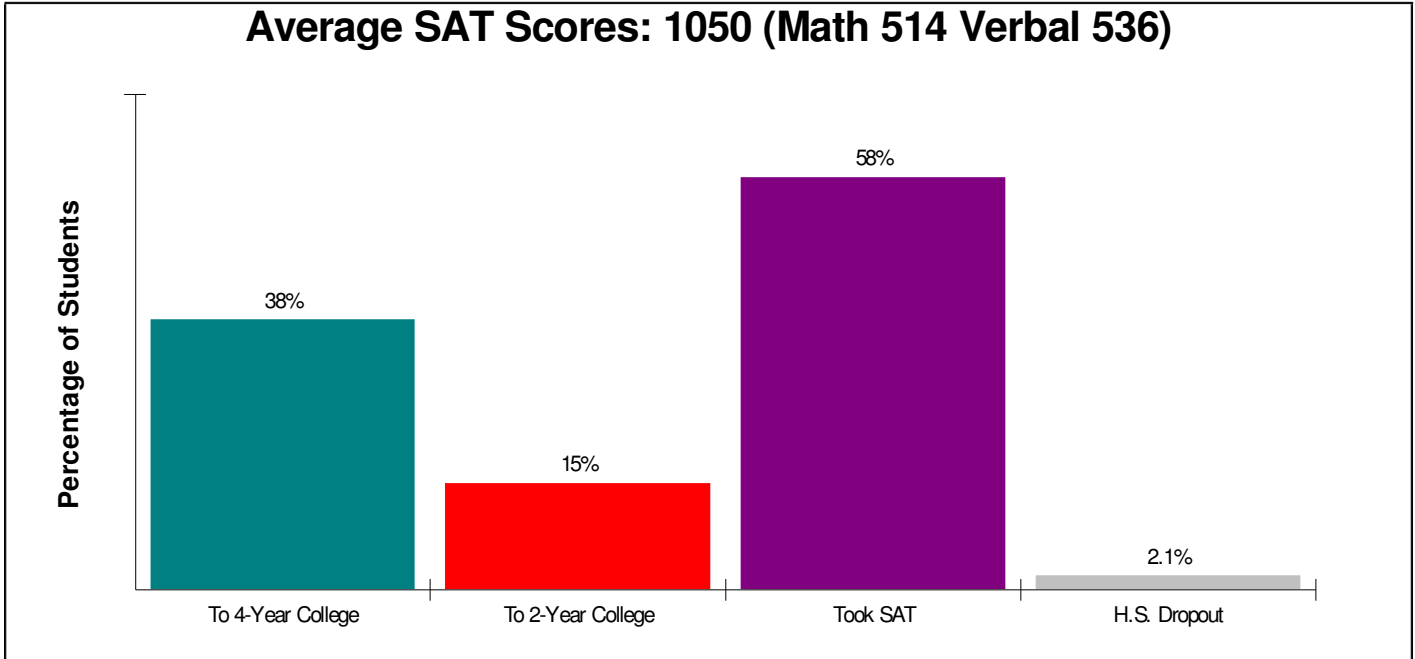

High School Statistics FOR BANGOR AREA SCHOOLS

Average SAT Scores: 1050 (Math 514 Verbal 536)